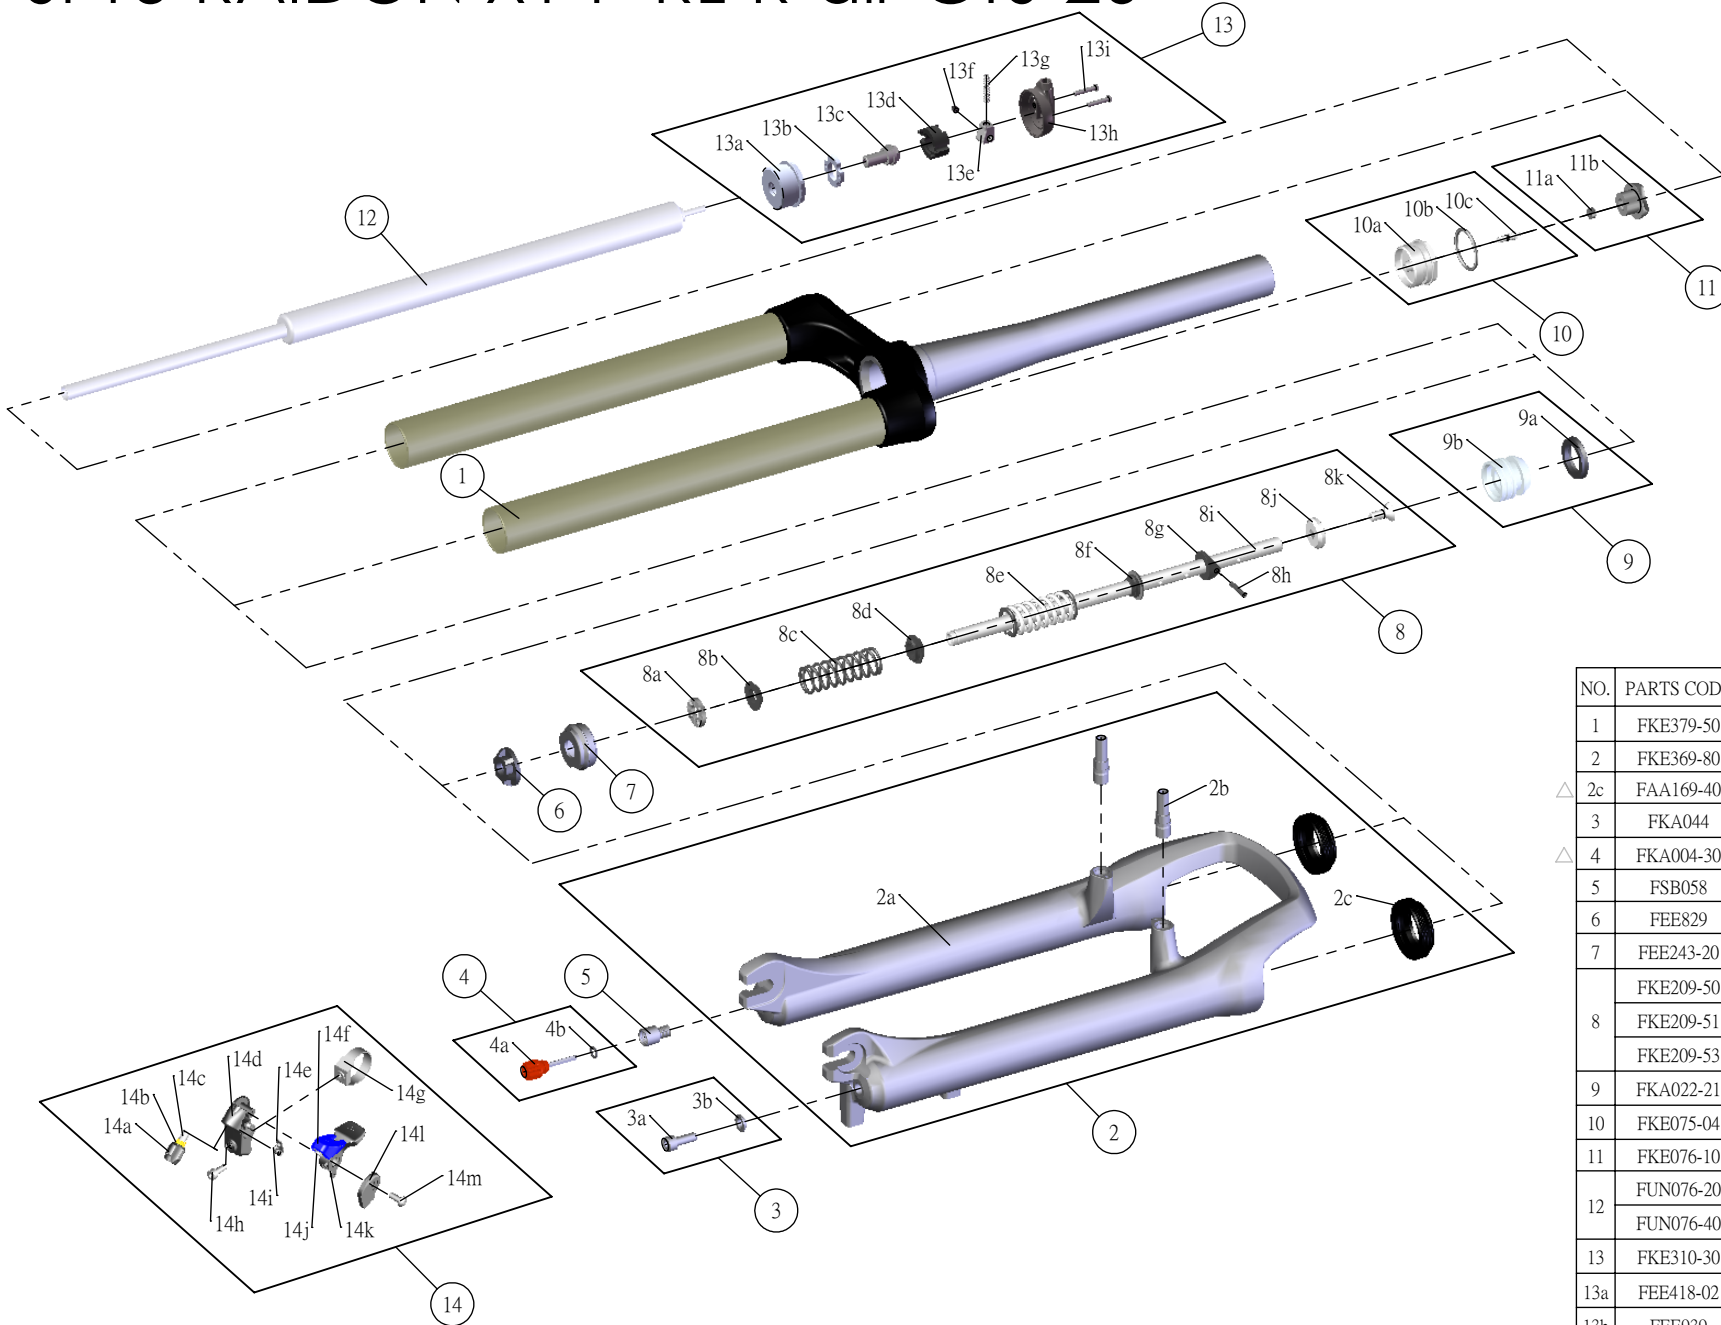

# SR SUNTOUR

## SF13-RAIDON X1-P-RL-R-air-CTS-26-

Date	2013.07.18	Version	2
Amended	2014.03.18		

NO.	PARTS CODE	PARTS NAME	100	120	140	QT
1	FKE379-50	UPPER ASSY	*	*	*	1
2	FKE369-80	BOTTOM CASE ASSY	*	*	*	1
△ 2c	FAA169-40	DUST SEAL	*	*	*	2
3	FKA044	FIXING BOLT SET	*	*	*	1
△ 4	FKA004-30	REBOUND KNOB ASSY	*	*	*	1
5	FSB058	DAMPER FIXING BOLT	*	*	*	1
6	FEE829	BOTTOM STOPPER	*	*	*	1
7	FEE243-20	FORK NOSE	*	*	*	1
8	FKE209-50	SUPPORT TUBE ASSY		*		1
	FKE209-51		*		1	
	FKE209-53				*	1
9	FKA022-21	PISTON UNIT	*	*	*	1
10	FKE075-04	AIR CAP ASSY	*	*	*	1
11	FKE076-10	VALVE CAP ASSY	*	*	*	1
12	FUN076-20	RL UNIT	*	*		1
	FUN076-40				*	1
13	FKE310-30	RL COVER ASSY	*	*	*	1
13a	FEE418-02	FIX CAP	*	*	*	1
13h	FEE939	RL COVER	*	*	*	1
14	SL9SC-RLO	REMOTE LEVER ASSY	*	*	*	1