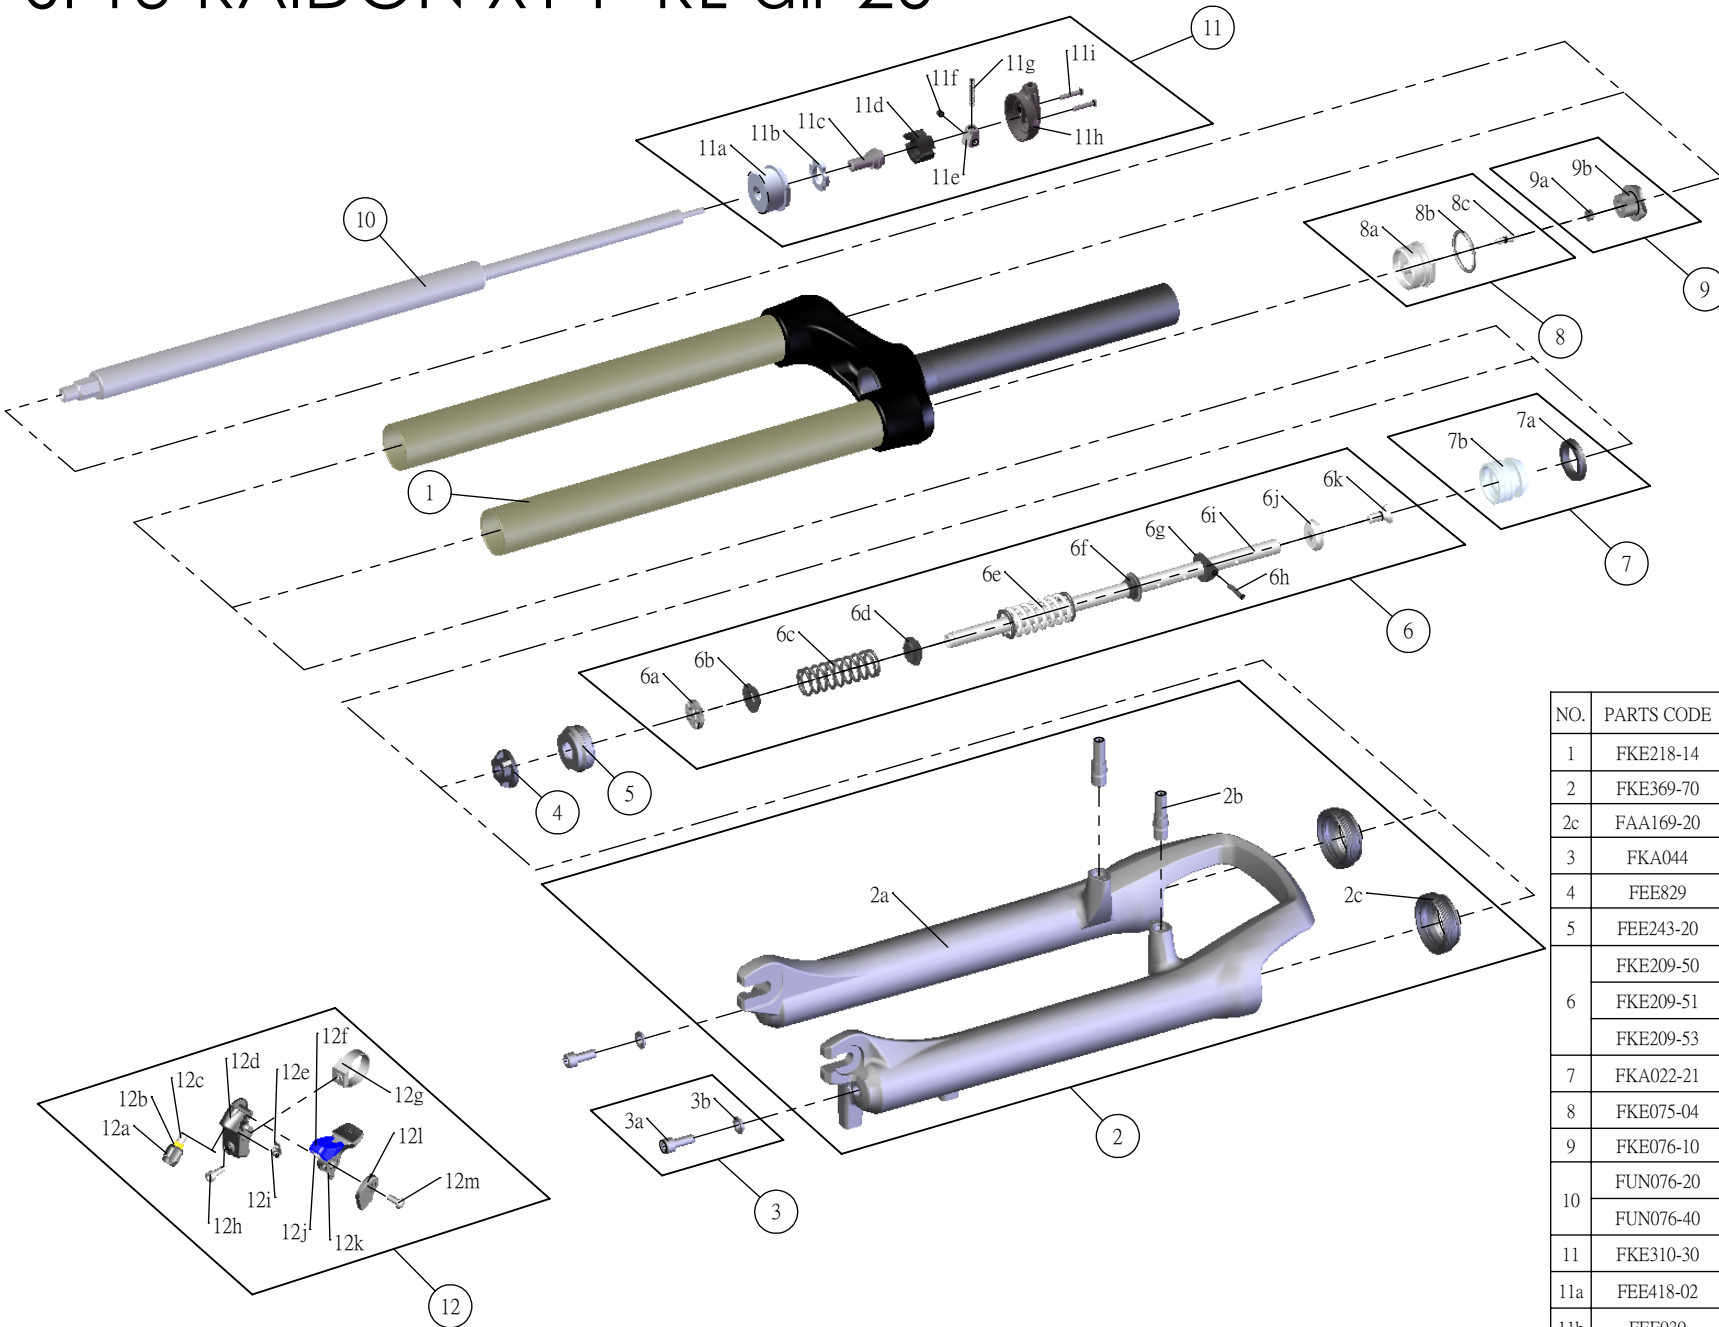

SUNTOUR

SF13-RAIDON X1-P-RL-air-26-

Date	2013.07.18	Version	1
Amended			

NO.	PARTS CODE	PARTS NAME	100	120	140	QT
1	FKE218-14	UPPER ASSY	*	*	*	1
2	FKE369-70	BOTTOM CASE ASSY	*	*	*	1
2c	FAA169-20	DUST SEAL	*	*	*	2
3	FKA044	FIXING BOLT SET	*	*	*	2
4	FEE829	BOTTOM STOPPER	*	*	*	1
5	FEE243-20	FORK NOSE	*	*	*	1
6	FKE209-50	SUPPORT TUBE ASSY		*		1
	FKE209-51		*		1	
	FKE209-53				*	1
7	FKA022-21	PISTON UNIT	*	*	*	1
8	FKE075-04	AIR CAP ASSY	*	*	*	1
9	FKE076-10	VALVE CAP ASSY	*	*	*	1
10	FUN076-20	RL UNIT	*	*		1
	FUN076-40				*	1
11	FKE310-30	RL COVER ASSY	*	*	*	1
11a	FEE418-02	FIX CAP	*	*	*	1
11h	FEE939	RL COVER	*	*	*	1
12	SL9SC-RLO	REMOTE LEVER ASSY	*	*	*	1