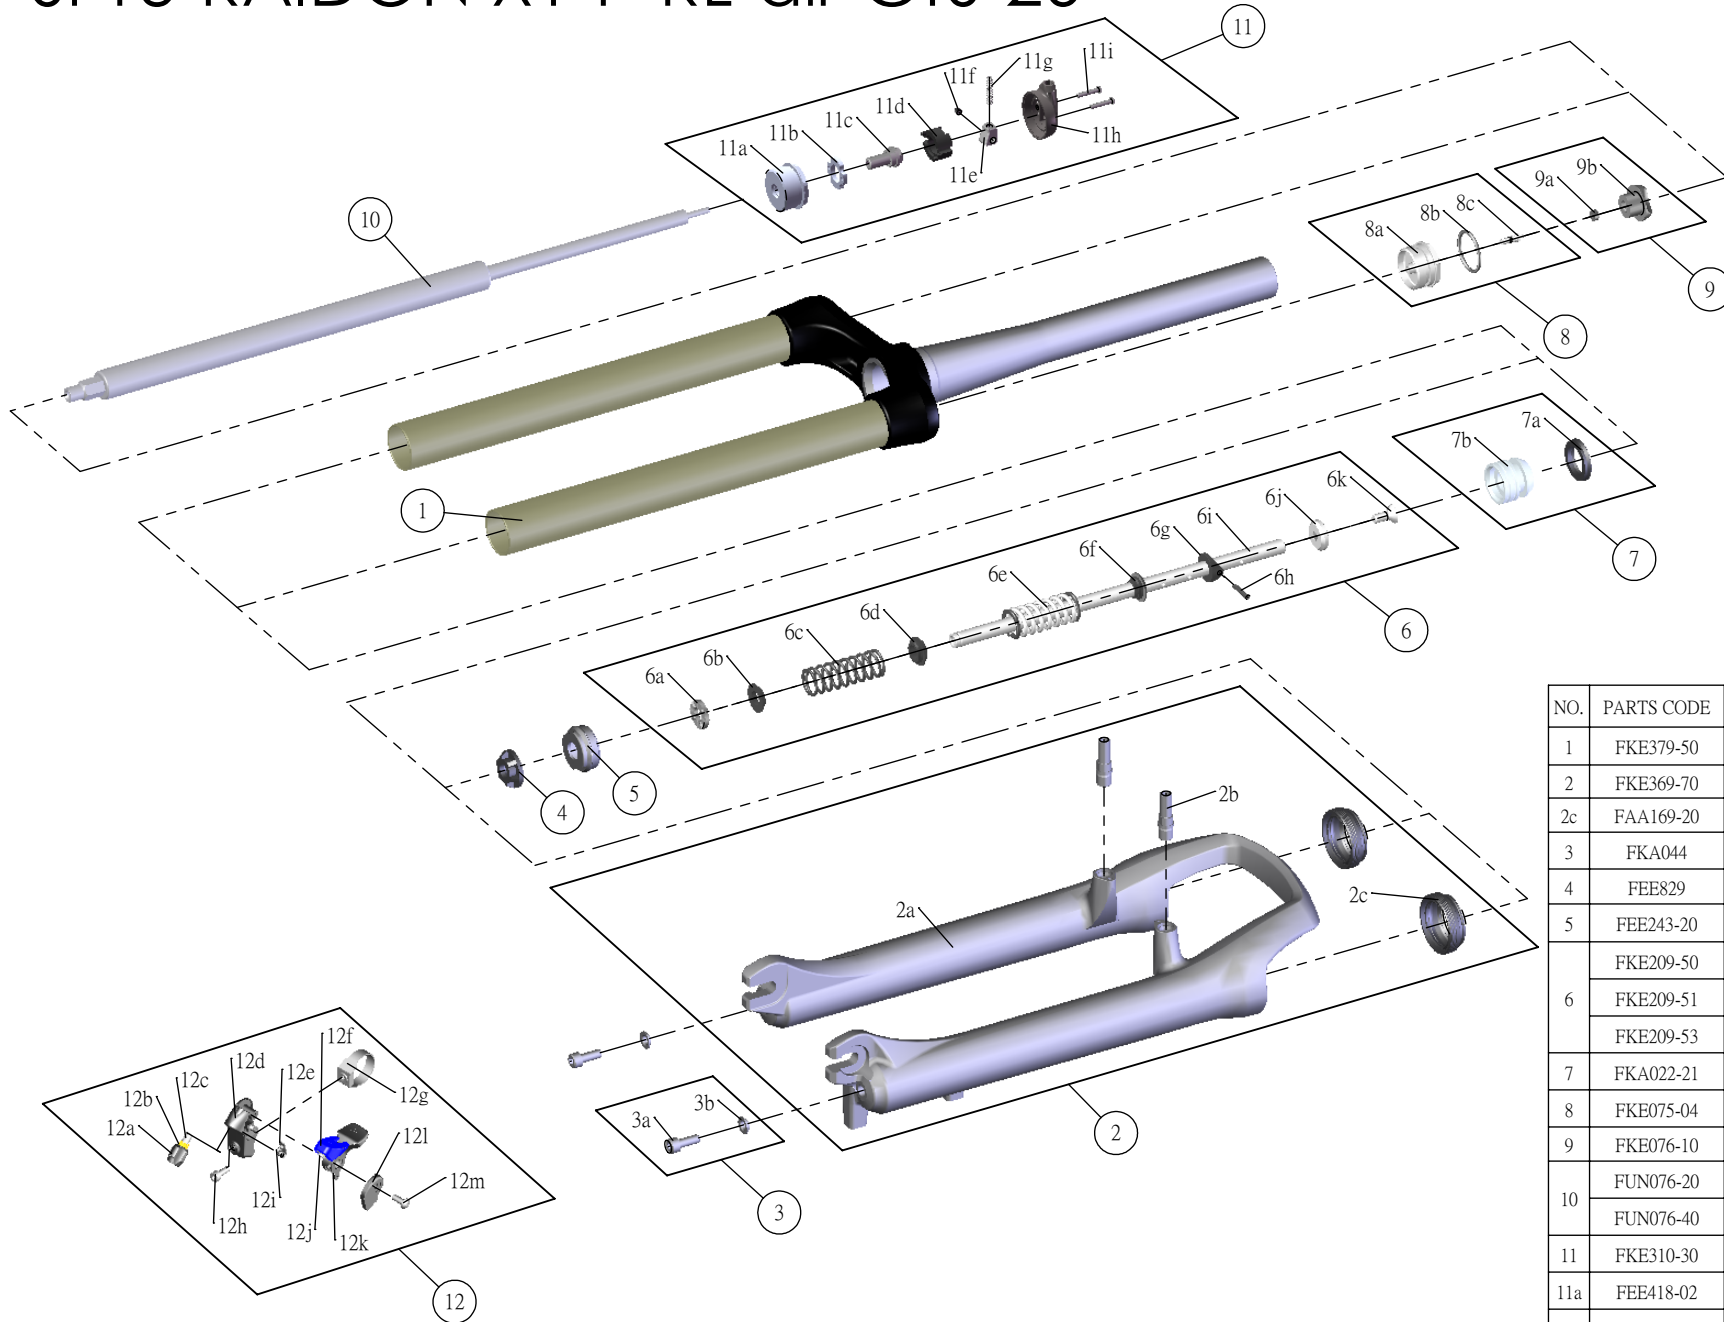

SUNTOUR

SF13-RAIDON X1-P-RL-air-CTS-26-

Date	2013.07.18	Version	1
Amended			

NO.	PARTS CODE	PARTS NAME	100	120	140	QT
1	FKE379-50	UPPER ASSY	*	*	*	1
2	FKE369-70	BOTTOM CASE ASSY	*	*	*	1
2c	FAA169-20	DUST SEAL	*	*	*	2
3	FKA044	FIXING BOLT SET	*	*	*	2
4	FEE829	BOTTOM STOPPER	*	*	*	1
5	FEE243-20	FORK NOSE	*	*	*	1
6	FKE209-50	SUPPORT TUBE ASSY		*		1
	FKE209-51		*		1	
	FKE209-53				*	1
7	FKA022-21	PISTON UNIT	*	*	*	1
8	FKE075-04	AIR CAP ASSY	*	*	*	1
9	FKE076-10	VALVE CAP ASSY	*	*	*	1
10	FUN076-20	RL UNIT	*	*		1
	FUN076-40				*	1
11	FKE310-30	RL COVER ASSY	*	*	*	1
11a	FEE418-02	FIX CAP	*	*	*	1
11h	FEE939	RL COVER	*	*	*	1
12	SL9SC-RLO	REMOTE LEVER ASSY	*	*	*	1