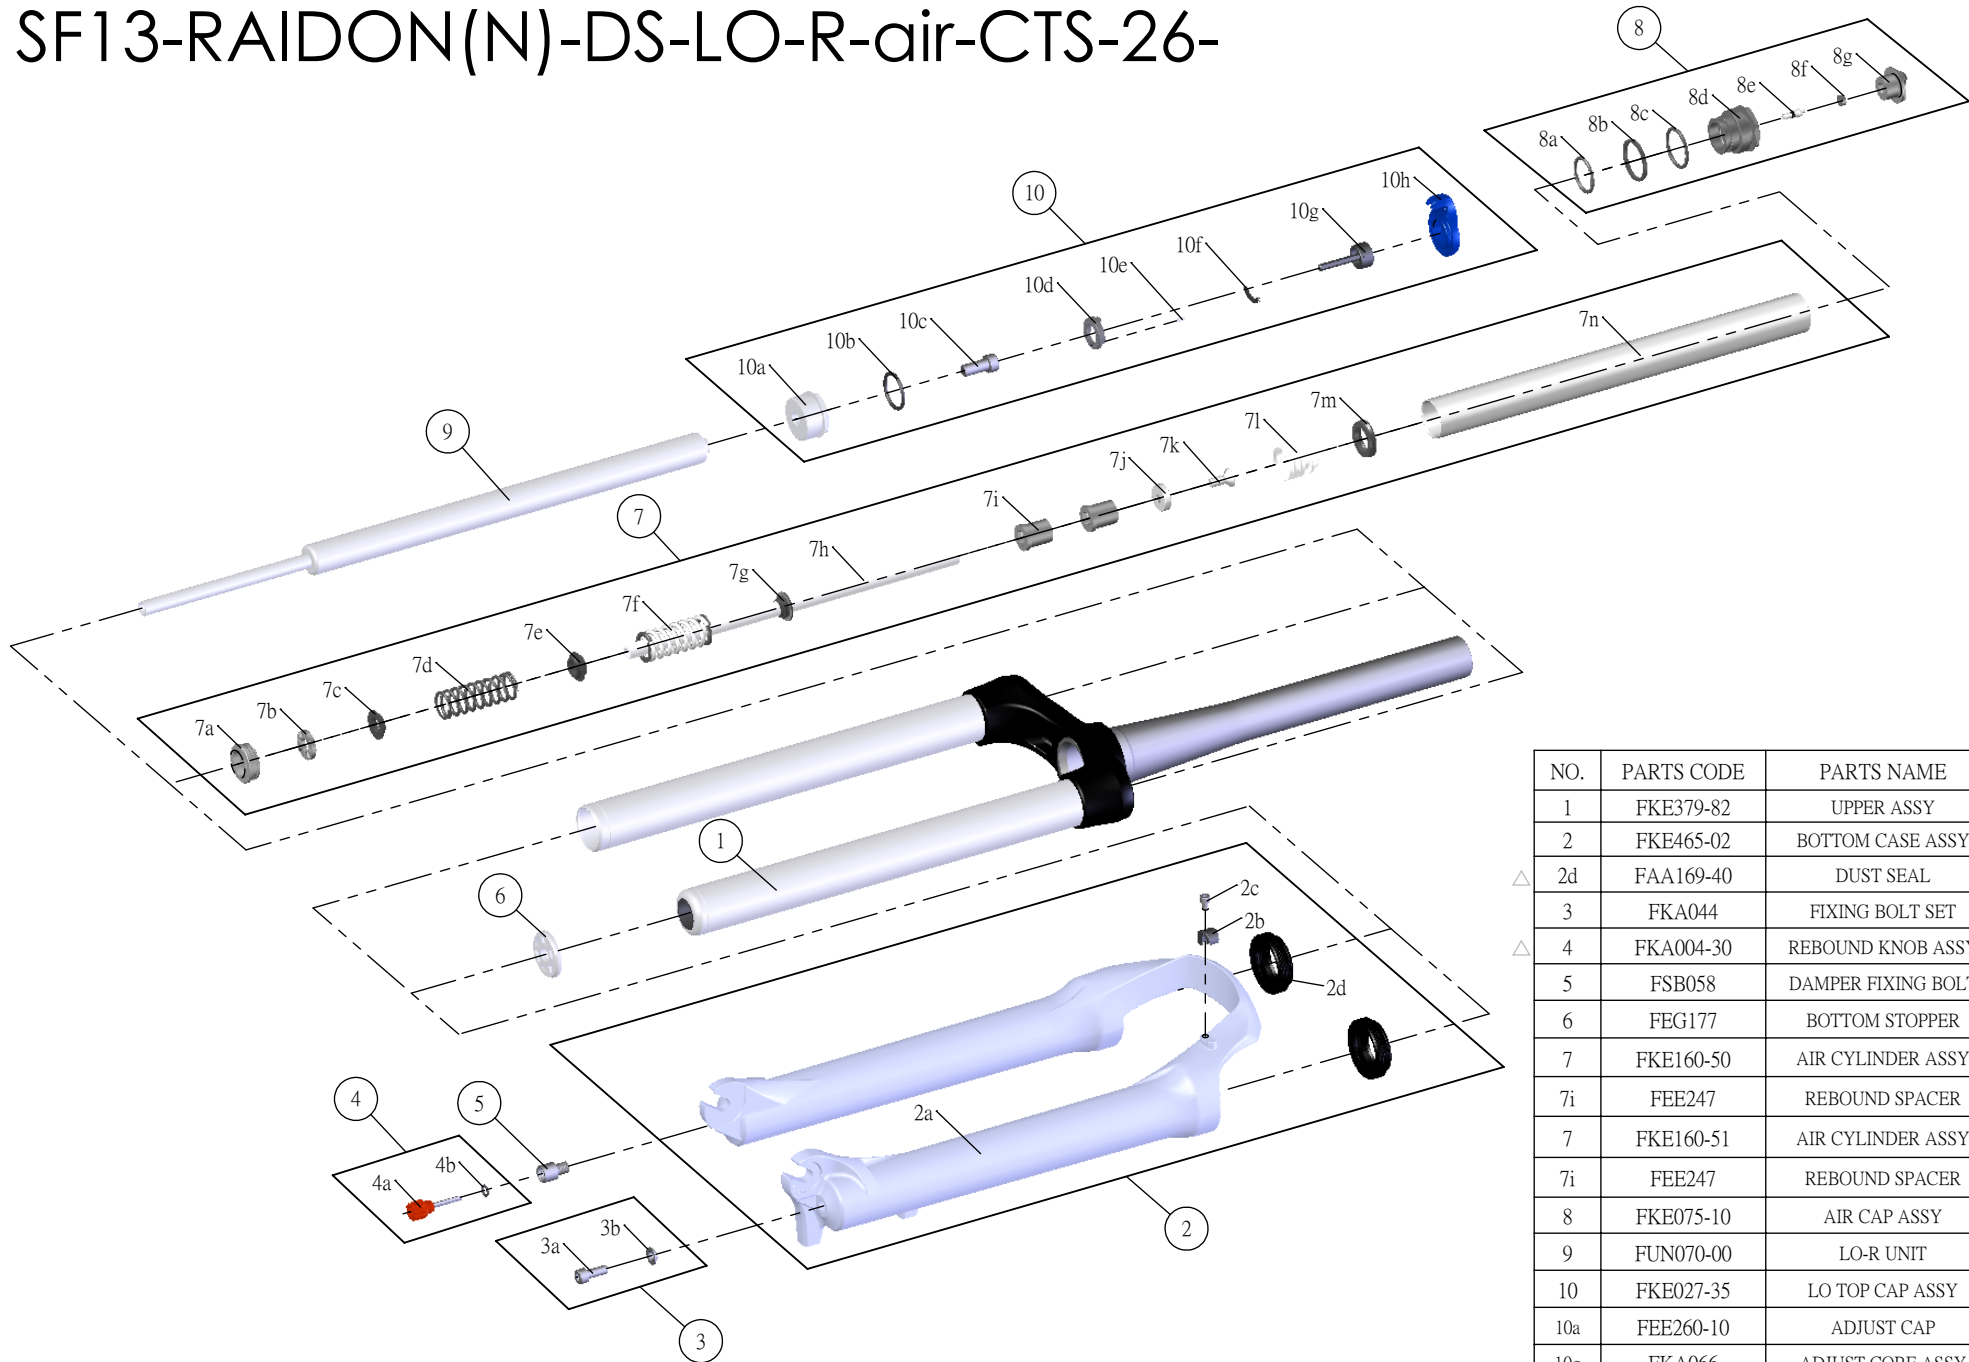

## SF13-RAIDON(N)-DS-LO-R-air-CTS-26-

Date	2013.07.16	Version	2
Amended	2014.03.12		

NO.	PARTS CODE	PARTS NAME	100	120	QT
1	FKE379-82	UPPER ASSY	*	*	1
2	FKE465-02	BOTTOM CASE ASSY	*	*	1
△ 2d	FAA169-40	DUST SEAL	*	*	2
3	FKA044	FIXING BOLT SET	*	*	1
△ 4	FKA004-30	REBOUND KNOB ASSY	*	*	1
5	FSB058	DAMPER FIXING BOLT	*	*	1
6	FEG177	BOTTOM STOPPER	*	*	1
7	FKE160-50	AIR CYLINDER ASSY	*		1
7i	FEE247	REBOUND SPACER	*		2
7	FKE160-51	AIR CYLINDER ASSY		*	1
7i	FEE247	REBOUND SPACER		*	1
8	FKE075-10	AIR CAP ASSY	*	*	1
9	FUN070-00	LO-R UNIT	*	*	1
10	FKE027-35	LO TOP CAP ASSY	*	*	1
10a	FEE260-10	ADJUST CAP	*	*	1
10g	FKA066	ADJUST CORE ASSY	*	*	1
10h	FEE938	LOCKOUT KNOB	*	*	1