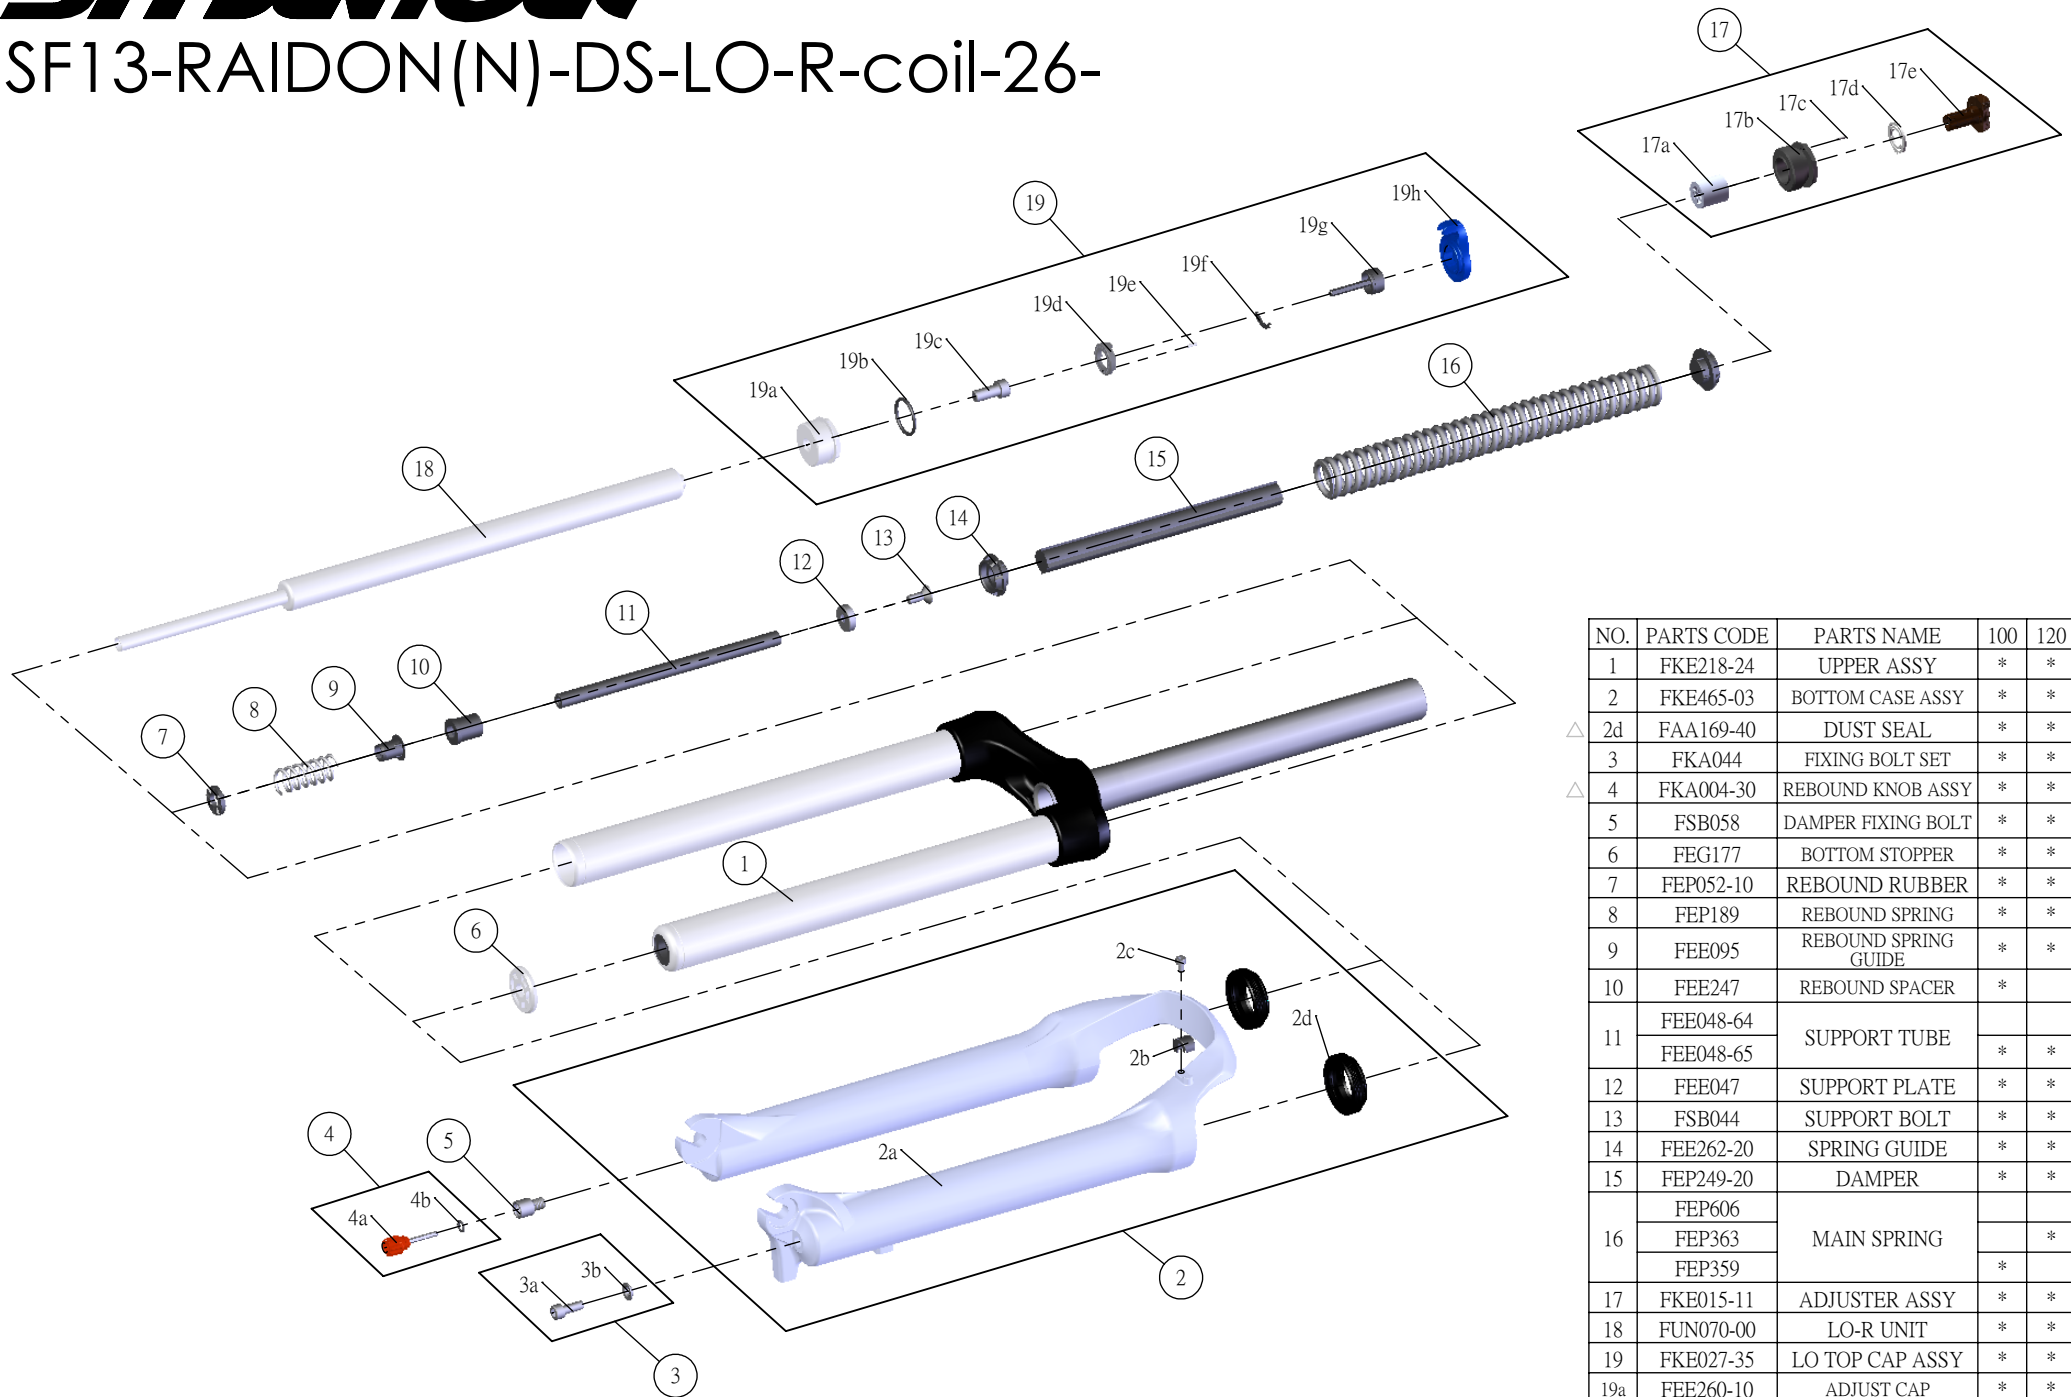

SUNTOUR

SF13-RAIDON(N)-DS-LO-R-coil-26-

Date	2013.07.16	Version	2
Amended	2014.03.12		

NO.	PARTS CODE	PARTS NAME	100	120	140	QT
1	FKE218-24	UPPER ASSY	*	*	*	1
2	FKE465-03	BOTTOM CASE ASSY	*	*	*	1
△ 2d	FAA169-40	DUST SEAL	*	*	*	2
3	FKA044	FIXING BOLT SET	*	*	*	1
△ 4	FKA004-30	REBOUND KNOB ASSY	*	*	*	1
5	FSB058	DAMPER FIXING BOLT	*	*	*	1
6	FEG177	BOTTOM STOPPER	*	*	*	1
7	FEP052-10	REBOUND RUBBER	*	*	*	1
8	FEP189	REBOUND SPRING	*	*	*	1
9	FEE095	REBOUND SPRING GUIDE	*	*	*	1
10	FEE247	REBOUND SPACER	*			1
11	FEE048-64	SUPPORT TUBE			*	1
	FEE048-65		*	*		1
12	FEE047	SUPPORT PLATE	*	*	*	1
13	FSB044	SUPPORT BOLT	*	*	*	1
14	FEE262-20	SPRING GUIDE	*	*	*	2
15	FEP249-20	DAMPER	*	*	*	1
16	FEP606	MAIN SPRING			*	1
	FEP363		*	*		1
	FEP359		*			1
17	FKE015-11	ADJUSTER ASSY	*	*	*	1
18	FUN070-00	LO-R UNIT	*	*	*	1
19	FKE027-35	LO TOP CAP ASSY	*	*	*	1
19a	FEE260-10	ADJUST CAP	*	*	*	1
19g	FKA066	ADJUST CORE ASSY	*	*	*	1
19h	FEE938	LOCKOUT KNOB	*	*	*	1