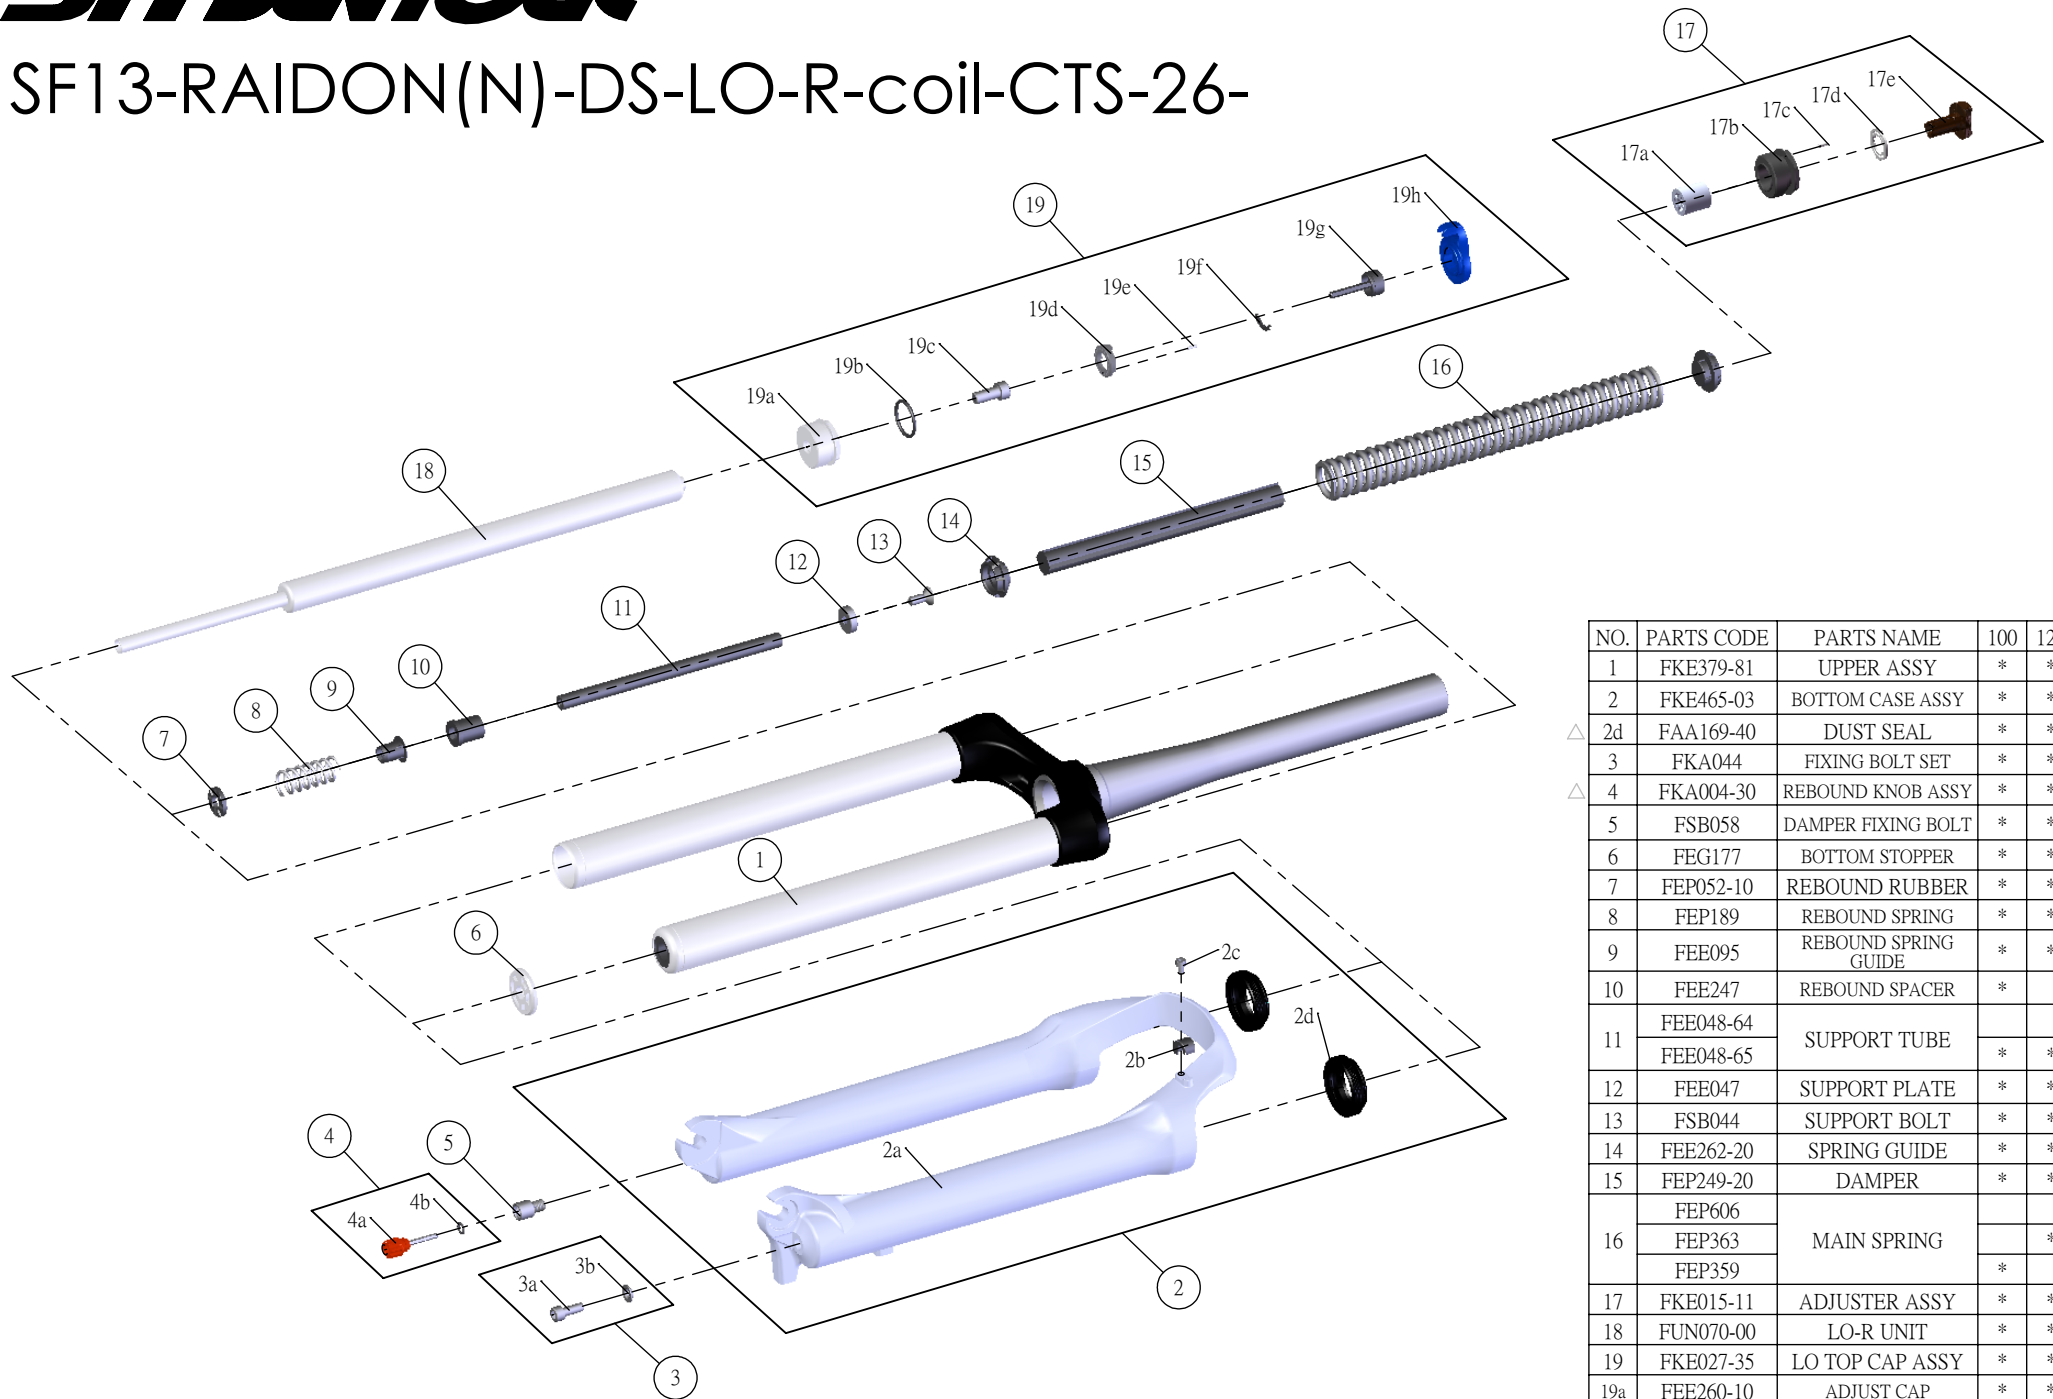

SF13-RAIDON(N)-DS-LO-R-coil-CTS-26-

Date	2013.07.16	Version	2
Amended	2014.03.12		

NO.	PARTS CODE	PARTS NAME	100	120	140	QT
1	FKE379-81	UPPER ASSY	*	*	*	1
2	FKE465-03	BOTTOM CASE ASSY	*	*	*	1
△ 2d	FAA169-40	DUST SEAL	*	*	*	2
3	FKA044	FIXING BOLT SET	*	*	*	1
△ 4	FKA004-30	REBOUND KNOB ASSY	*	*	*	1
5	FSB058	DAMPER FIXING BOLT	*	*	*	1
6	FEG177	BOTTOM STOPPER	*	*	*	1
7	FEP052-10	REBOUND RUBBER	*	*	*	1
8	FEP189	REBOUND SPRING	*	*	*	1
9	FEE095	REBOUND SPRING GUIDE	*	*	*	1
10	FEE247	REBOUND SPACER	*			1
11	FEE048-64	SUPPORT TUBE			*	1
	FEE048-65		*	*		1
12	FEE047	SUPPORT PLATE	*	*	*	1
13	FSB044	SUPPORT BOLT	*	*	*	1
14	FEE262-20	SPRING GUIDE	*	*	*	2
15	FEP249-20	DAMPER	*	*	*	1
16	FEP606	MAIN SPRING			*	1
	FEP363		*	*		1
	FEP359		*			1
17	FKE015-11	ADJUSTER ASSY	*	*	*	1
18	FUN070-00	LO-R UNIT	*	*	*	1
19	FKE027-35	LO TOP CAP ASSY	*	*	*	1
19a	FEE260-10	ADJUST CAP	*	*	*	1
19g	FKA066	ADJUST CORE ASSY	*	*	*	1
19h	FEE938	LOCKOUT KNOB	*	*	*	1