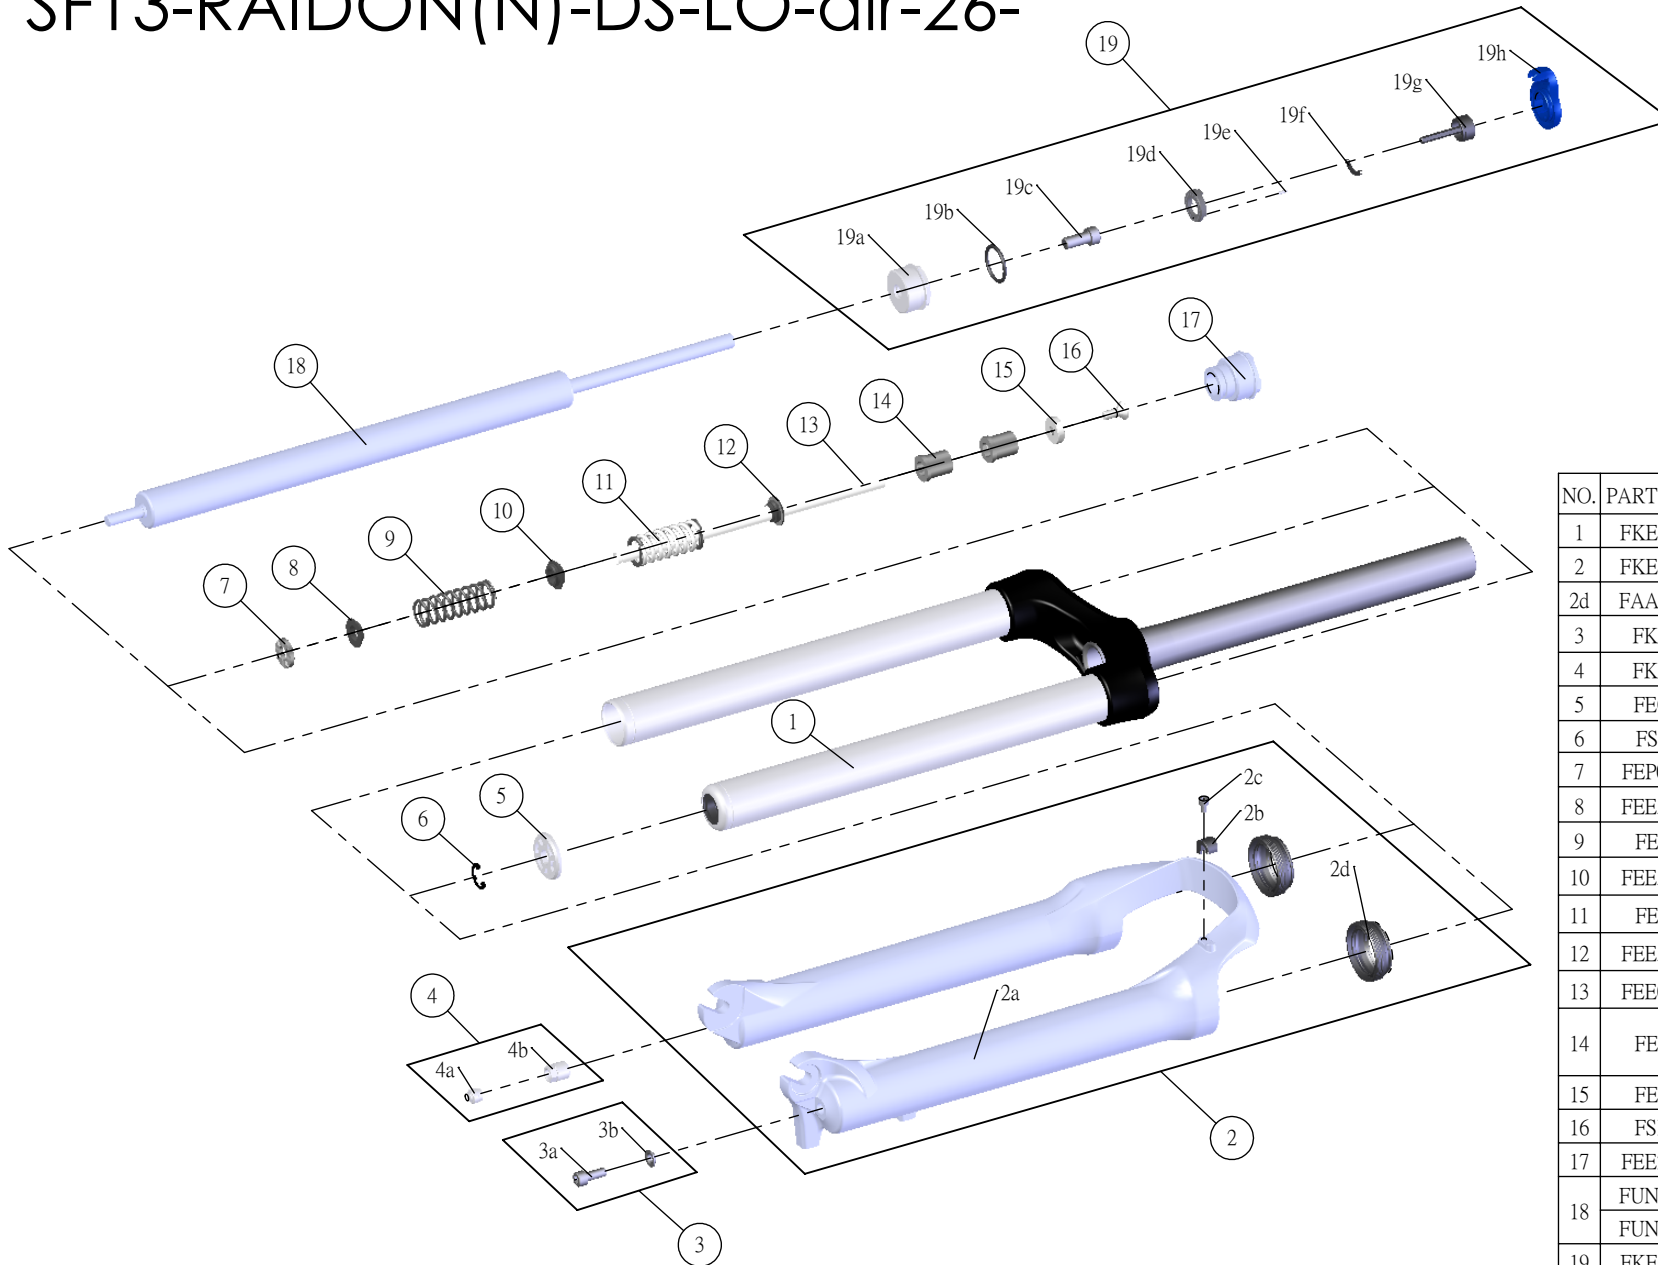

SF13-RAIDON(N)-DS-LO-air-26-

Date	2013.07.16	Version	1
Amended			

NO.	PARTS CODE	PARTS NAME	80	100	120	QT
1	FKE218-24	UPPER ASSY	*	*	*	1
2	FKE465-01	BOTTOM CASE ASSY	*	*	*	1
2d	FAA169-20	DUST SEAL	*	*	*	2
3	FKA044	FIXING BOLT SET	*	*	*	1
4	FKA063	FIXING NUT ASSY	*	*	*	1
5	FEG177	BOTTOM STOPPER	*	*	*	1
6	FSS041	E RING	*	*	*	1
7	FEP052-10	REBOUND RUBBER	*	*	*	1
8	FEE555-20	REBOUND SPRING GUIDE 3	*	*	*	1
9	FEP304	REBOUND SPRING 1	*	*	*	1
10	FEE555-10	REBOUND SPRING GUIDE 2	*	*	*	1
11	FEP305	REBOUND SPRING 2	*	*	*	1
12	FEE555-00	REBOUND SPRING GUIDE 1	*	*	*	1
13	FEE048-92	SUPPORT TUBE	*	*	*	1
14	FEE247	REBOUND SPACER		*		1
			*			2
15	FEE047	SUPPORT PLATE	*	*	*	1
16	FSB044	SUPPORT BOLT	*	*	*	1
17	FEE261-20	DAMPER CAP	*	*	*	1
18	FUN080-00	LO-Air UNIT			*	1
	FUN080-30		*	*		1
19	FKE027-35	LO TOP CAP ASSY	*	*	*	1
19a	FEE260-10	ADJUST CAP	*	*	*	1
19g	FKA066	ADJUST CORE ASSY	*	*	*	1
19h	FEE938	LOCKOUT KNOB	*	*	*	1