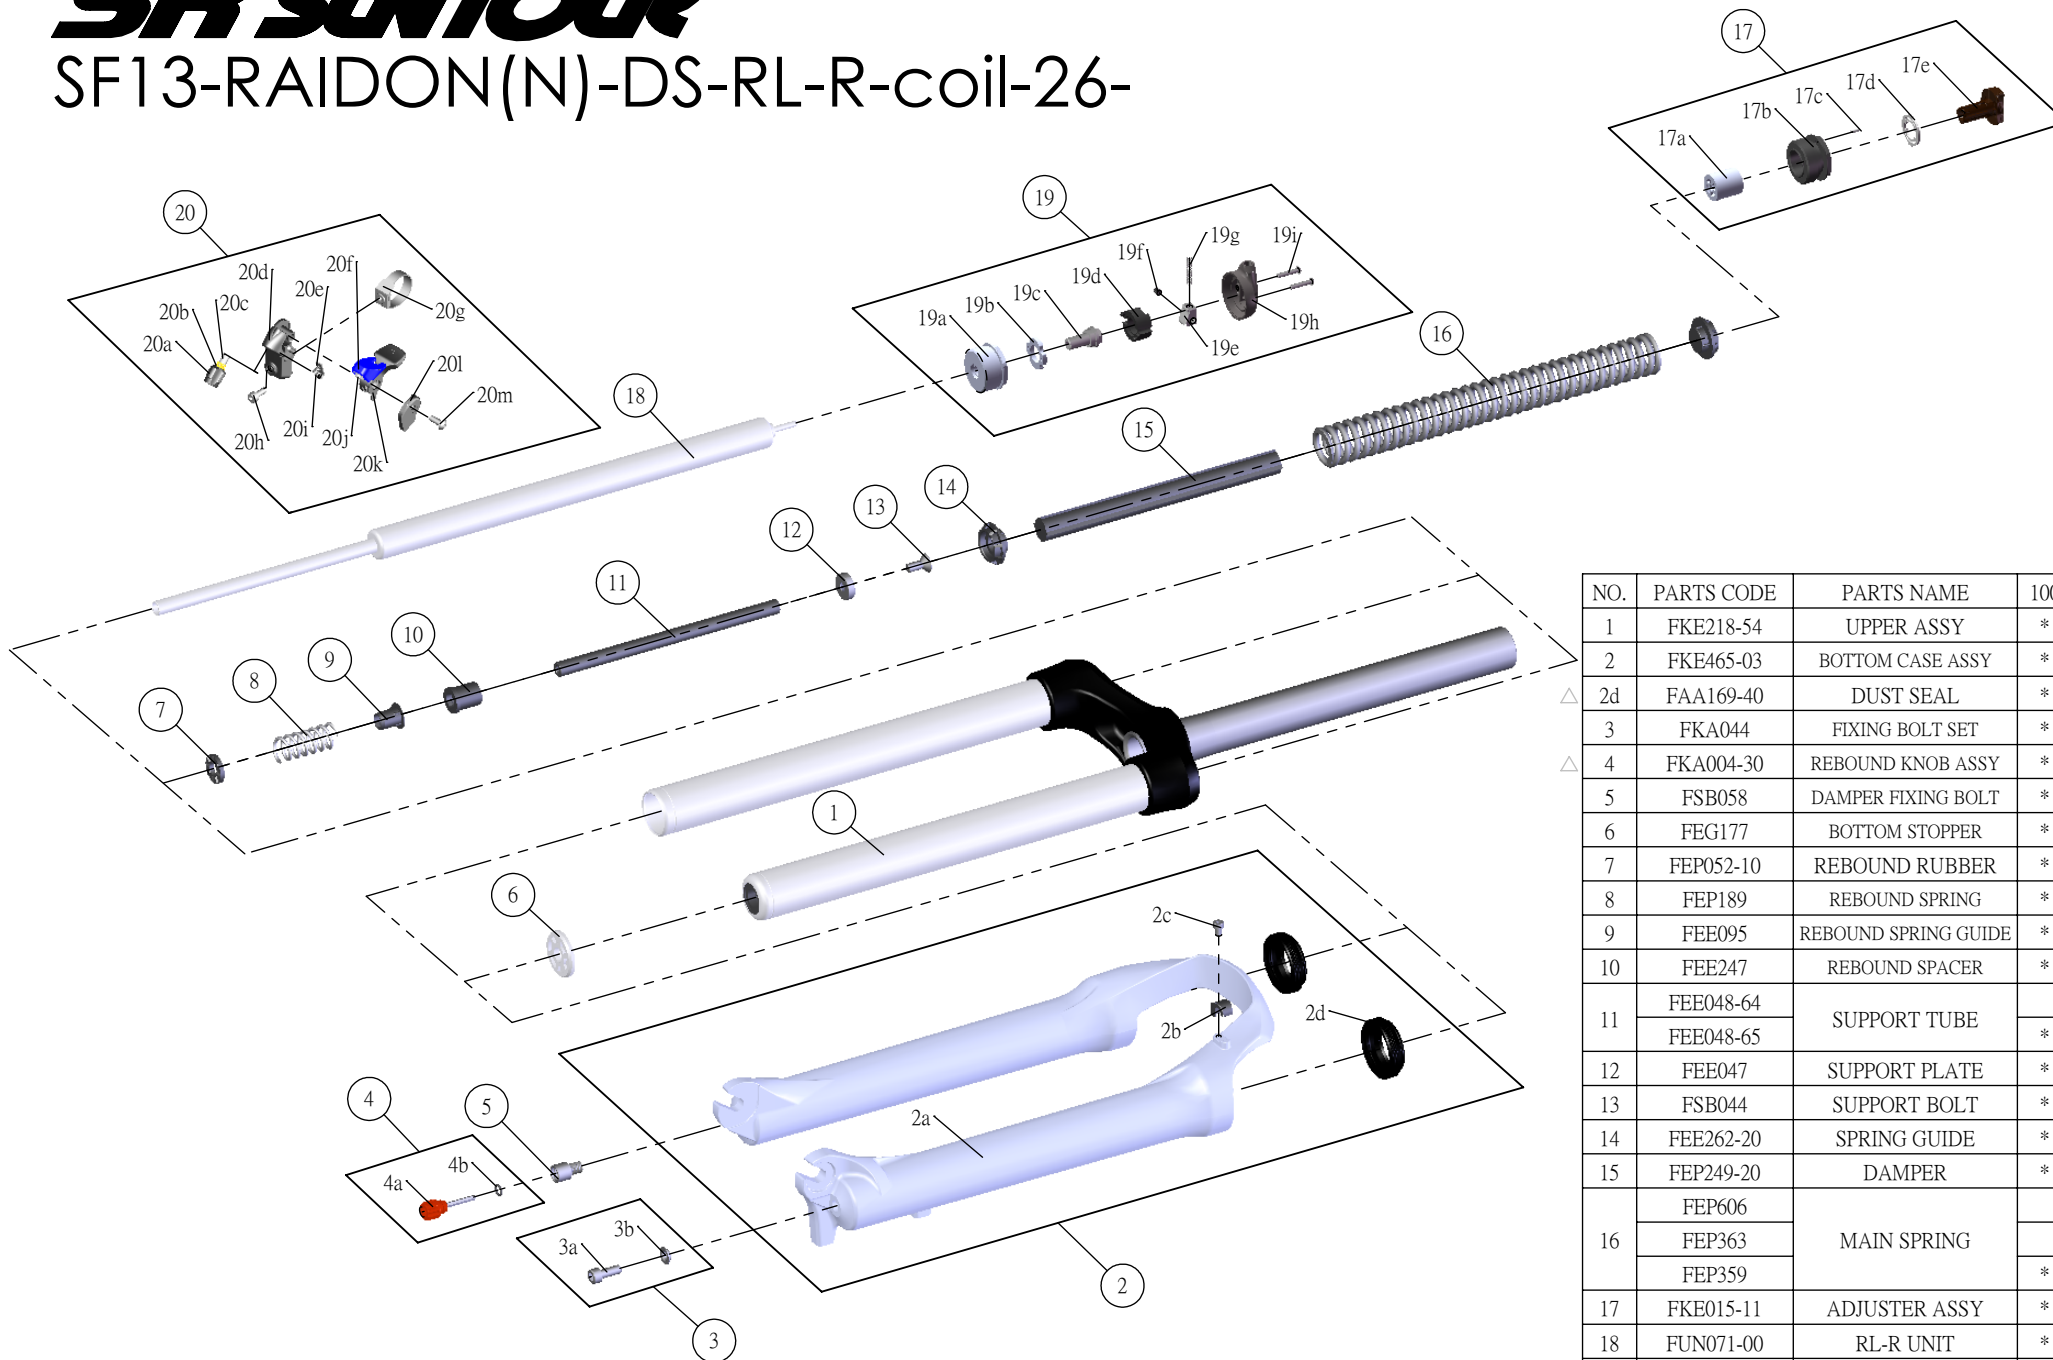

# SR SUNTOUR

## SF13-RAIDON(N)-DS-RL-R-coil-26-

Date	2013.07.16	Version	2
Amended	2014.03.12		

NO.	PARTS CODE	PARTS NAME	100	120	140	QT
1	FKE218-54	UPPER ASSY	*	*	*	1
2	FKE465-03	BOTTOM CASE ASSY	*	*	*	1
2d	FAA169-40	DUST SEAL	*	*	*	2
3	FKA044	FIXING BOLT SET	*	*	*	1
4	FKA004-30	REBOUND KNOB ASSY	*	*	*	1
5	FSB058	DAMPER FIXING BOLT	*	*	*	1
6	FEG177	BOTTOM STOPPER	*	*	*	1
7	FEP052-10	REBOUND RUBBER	*	*	*	1
8	FEP189	REBOUND SPRING	*	*	*	1
9	FEE095	REBOUND SPRING GUIDE	*	*	*	1
10	FEE247	REBOUND SPACER	*			1
11	FEE048-64	SUPPORT TUBE			*	1
	FEE048-65		*	*		1
12	FEE047	SUPPORT PLATE	*	*	*	1
13	FSB044	SUPPORT BOLT	*	*	*	1
14	FEE262-20	SPRING GUIDE	*	*	*	2
15	FEP249-20	DAMPER	*	*	*	1
16	FEP606	MAIN SPRING			*	1
	FEP363		*	*		1
	FEP359		*			1
17	FKE015-11	ADJUSTER ASSY	*	*	*	1
18	FUN071-00	RL-R UNIT	*	*	*	1
19	FKE310-20	RL COVER ASSY	*	*	*	1
19a	FEE418-01	FIX CAP	*	*	*	1
19h	FEE939	RL COVER	*	*	*	1
20	SL9SC-RLO	REMOTE LEVER ASSY	*	*	*	1