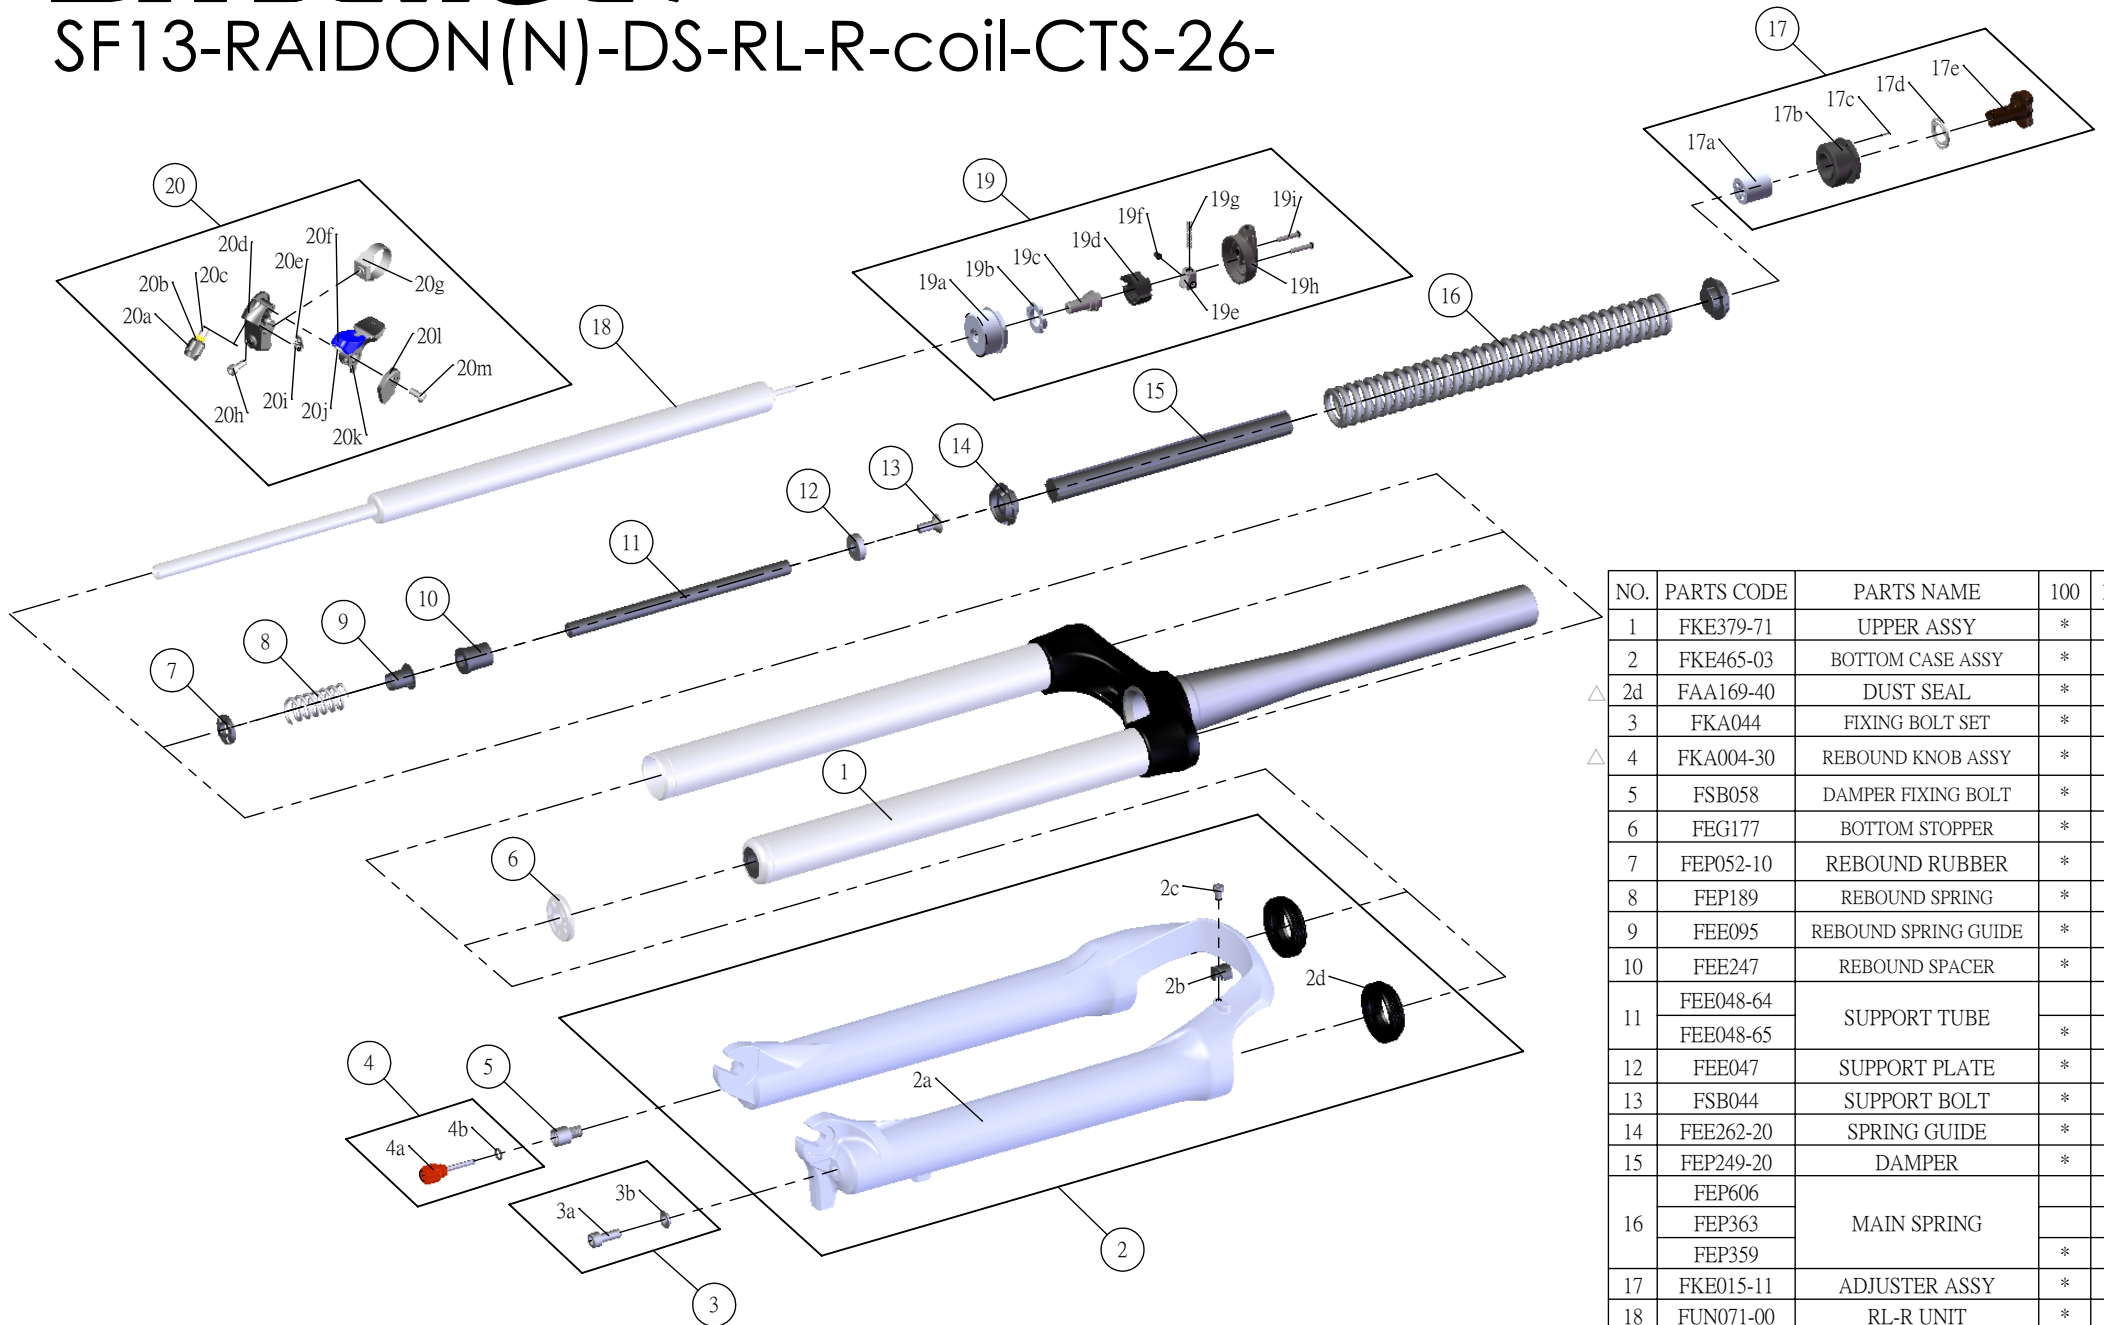

# SR SUNTOUR

## SF13-RAIDON(N)-DS-RL-R-coil-CTS-26-

Date	2013.07.16	Version	2
Amended	2014.03.12		

NO.	PARTS CODE	PARTS NAME	100	120	140	QT
1	FKE379-71	UPPER ASSY	*	*	*	1
2	FKE465-03	BOTTOM CASE ASSY	*	*	*	1
△ 2d	FAA169-40	DUST SEAL	*	*	*	2
3	FKA044	FIXING BOLT SET	*	*	*	1
△ 4	FKA004-30	REBOUND KNOB ASSY	*	*	*	1
5	FSB058	DAMPER FIXING BOLT	*	*	*	1
6	FEG177	BOTTOM STOPPER	*	*	*	1
7	FEP052-10	REBOUND RUBBER	*	*	*	1
8	FEP189	REBOUND SPRING	*	*	*	1
9	FEE095	REBOUND SPRING GUIDE	*	*	*	1
10	FEE247	REBOUND SPACER	*			1
11	FEE048-64	SUPPORT TUBE			*	1
	FEE048-65		*	*		1
12	FEE047	SUPPORT PLATE	*	*	*	1
13	FSB044	SUPPORT BOLT	*	*	*	1
14	FEE262-20	SPRING GUIDE	*	*	*	2
15	FEP249-20	DAMPER	*	*	*	1
16	FEP606	MAIN SPRING			*	1
	FEP363		*	*		1
	FEP359		*			1
17	FKE015-11	ADJUSTER ASSY	*	*	*	1
18	FUN071-00	RL-R UNIT	*	*	*	1
19	FKE310-20	RL COVER ASSY	*	*	*	1
19a	FEE418-01	FIX CAP	*	*	*	1
19h	FEE939	RL COVER	*	*	*	1
20	SL9SC-RLO	REMOTE LEVER ASSY	*	*	*	1