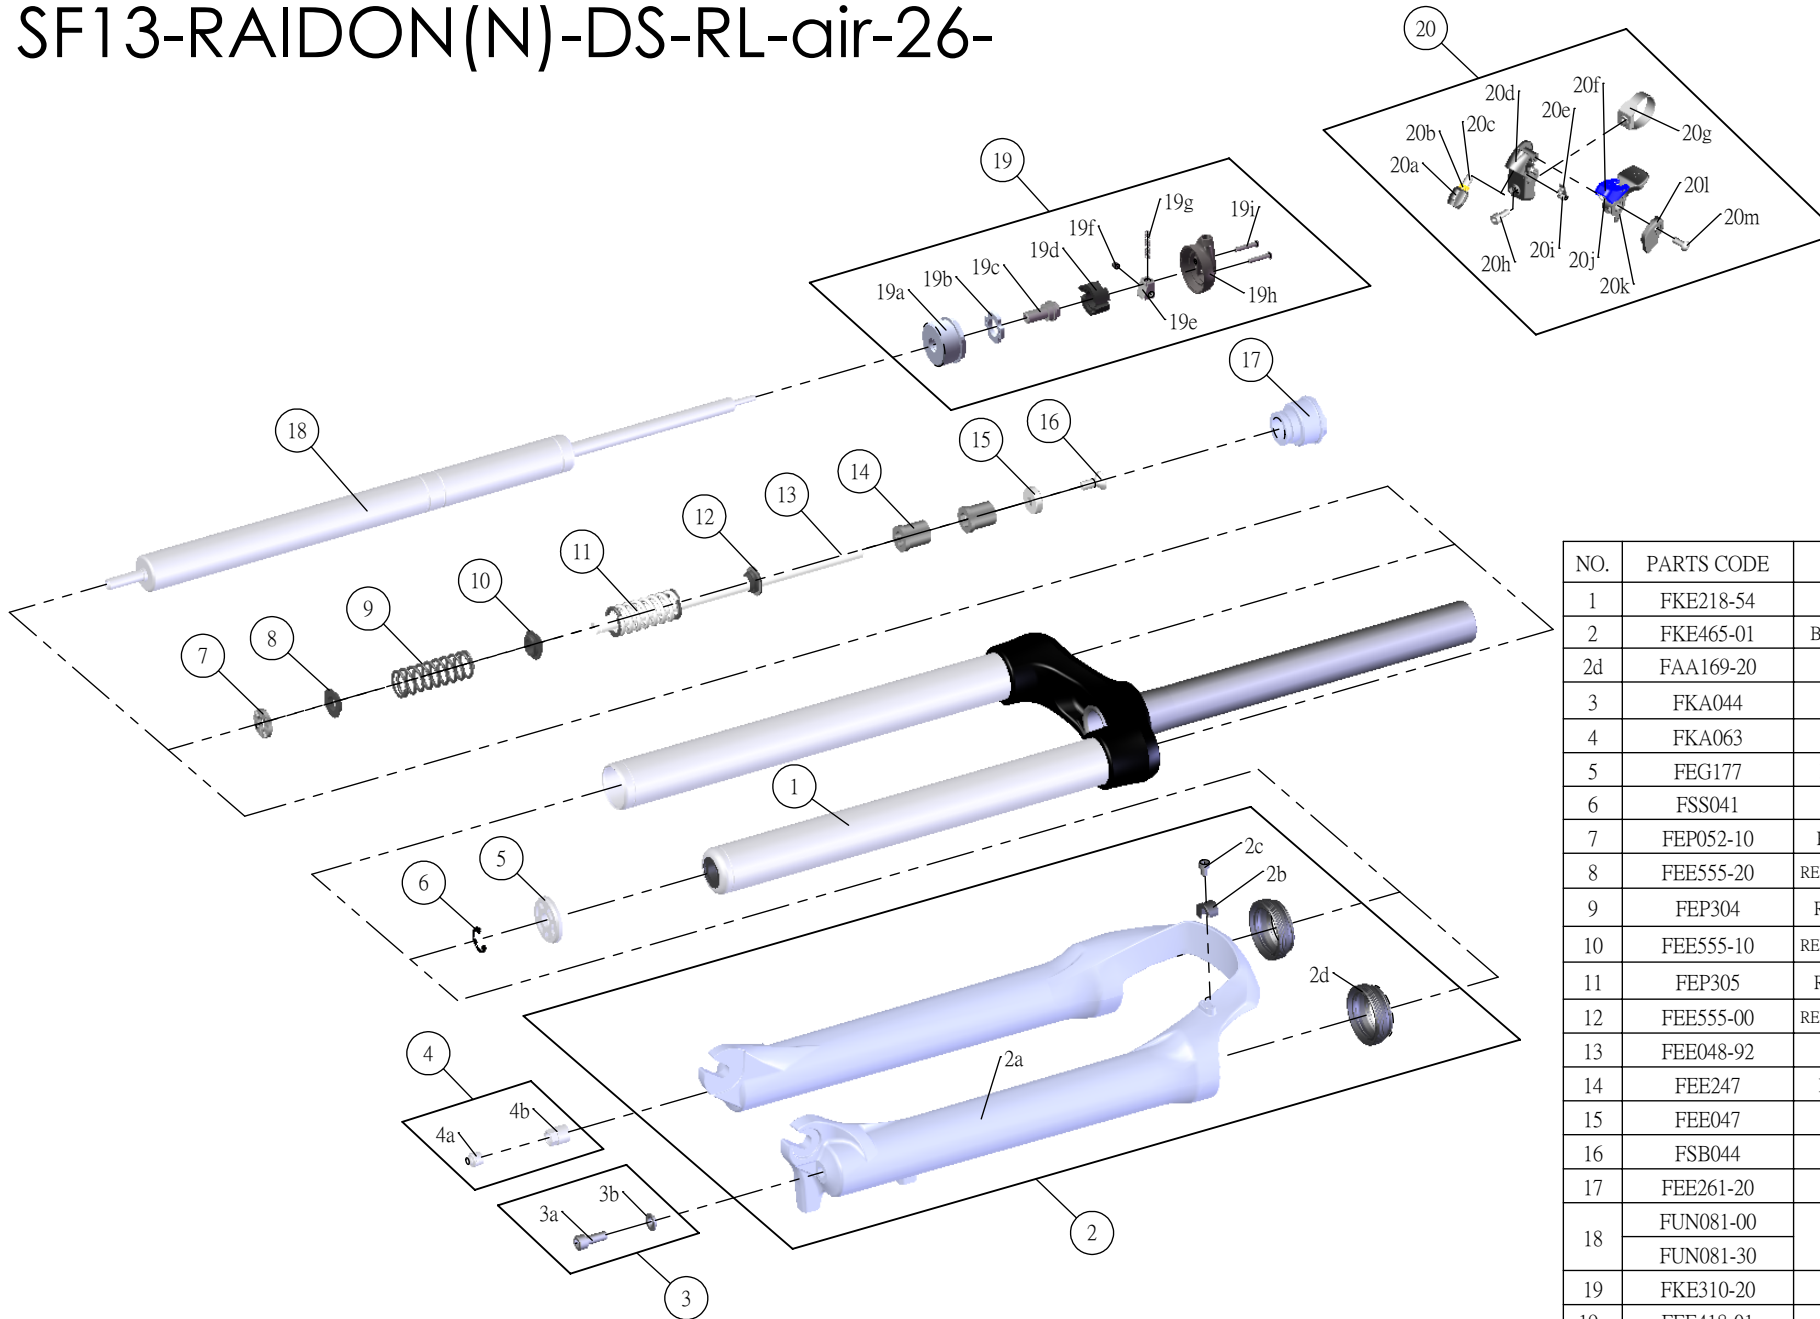

## SF13-RAIDON(N)-DS-RL-air-26-

Date	2013.07.16	Version	1
Amended			

NO.	PARTS CODE	PARTS NAME	100	120	QT
1	FKE218-54	UPPER ASSY	*	*	1
2	FKE465-01	BOTTOM CASE ASSY	*	*	1
2d	FAA169-20	DUST SEAL	*	*	2
3	FKA044	FIXING BOLT SET	*	*	1
4	FKA063	FIXING NUT ASSY	*	*	1
5	FEG177	BOTTOM STOPPER	*	*	1
6	FSS041	E RING	*	*	1
7	FEP052-10	REBOUND RUBBER	*	*	1
8	FEB555-20	REBOUND SPRING GUIDE 3	*	*	1
9	FEP304	REBOUND SPRING 1	*	*	1
10	FEE555-10	REBOUND SPRING GUIDE 2	*	*	1
11	FEP305	REBOUND SPRING 2	*	*	1
12	FEE555-00	REBOUND SPRING GUIDE 1	*	*	1
13	FEE048-92	SUPPORT TUBE	*	*	1
14	FEE247	REBOUND SPACER	*		1
15	FEE047	SUPPORT PLATE	*	*	1
16	FSB044	SUPPORT BOLT	*	*	1
17	FEE261-20	DAMPER CAP	*	*	1
18	FUN081-00	RL-Air UNIT		*	1
	FUN081-30		*		1
19	FKE310-20	RL COVER ASSY	*	*	1
19a	FEE418-01	FIX CAP	*	*	1
19h	FEE939	RL COVER	*	*	1
20	SL9SC-RLO	REMOTE LEVER ASSY	*	*	1