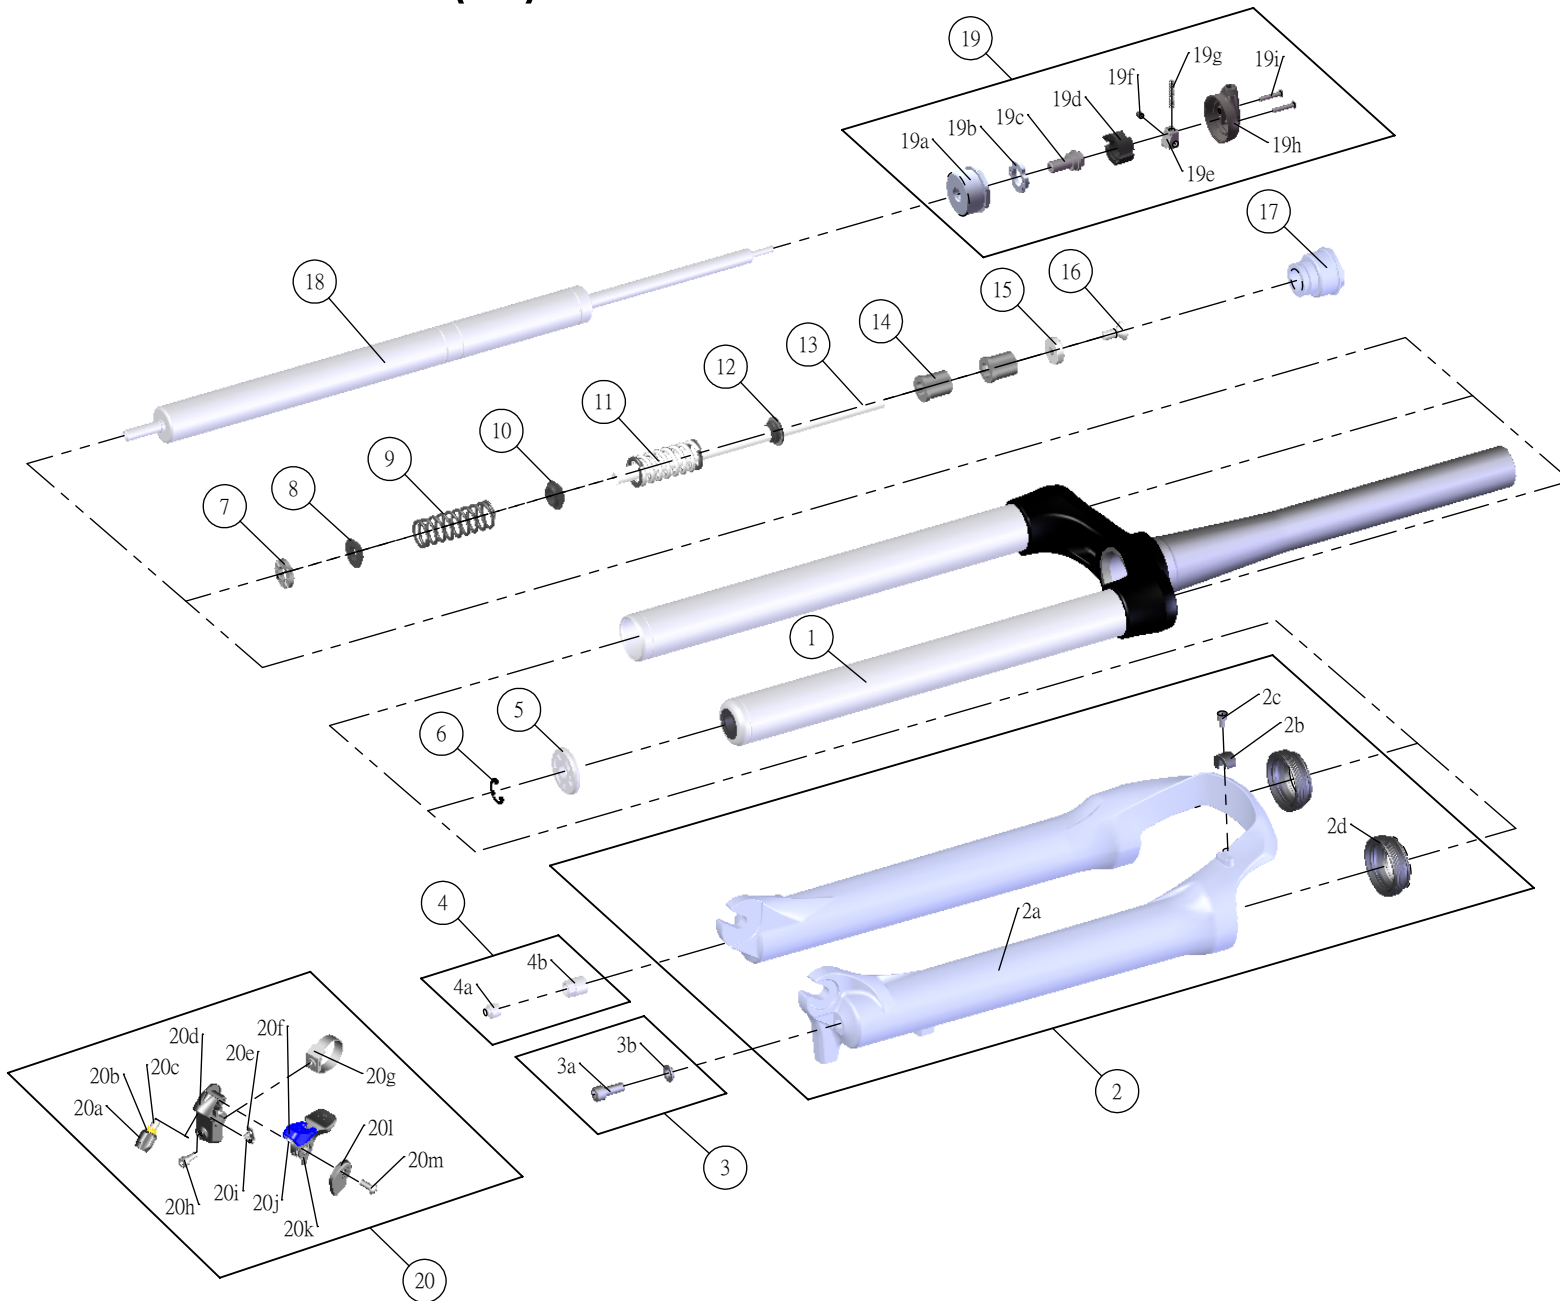

SUNTOUR

SF13-RAIDON(N)-DS-RL-air-CTS-26-

Date	2013.07.16	Version	1
Amended			

NO.	PARTS CODE	PARTS NAME	100	120	QT
1	FKE379-71	UPPER ASSY	*	*	1
2	FKE465-01	BOTTOM CASE ASSY	*	*	1
2d	FAA169-20	DUST SEAL	*	*	2
3	FKA044	FIXING BOLT SET	*	*	1
4	FKA063	FIXING NUT ASSY	*	*	1
5	FEG177	BOTTOM STOPPER	*	*	1
6	FSS041	E RING	*	*	1
7	FEP052-10	REBOUND RUBBER	*	*	1
8	FEE555-20	REBOUND SPRING GUIDE 3	*	*	1
9	FEP304	REBOUND SPRING 1	*	*	1
10	FEE555-10	REBOUND SPRING GUIDE 2	*	*	1
11	FEP305	REBOUND SPRING 2	*	*	1
12	FEE555-00	REBOUND SPRING GUIDE 1	*	*	1
13	FEE048-92	SUPPORT TUBE	*	*	1
14	FEE247	REBOUND SPACER	*		1
15	FEE047	SUPPORT PLATE	*	*	1
16	FSB044	SUPPORT BOLT	*	*	1
17	FEE261-20	DAMPER CAP	*	*	1
18	FUN081-00	RL-Air UNIT		*	1
	FUN081-30		*		1
19	FKE310-20	RL COVER ASSY	*	*	1
19a	FEE418-01	FIX CAP	*	*	1
19h	FEE939	RL COVER	*	*	1
20	SL9SC-RLO	REMOTE LEVER ASSY	*	*	1