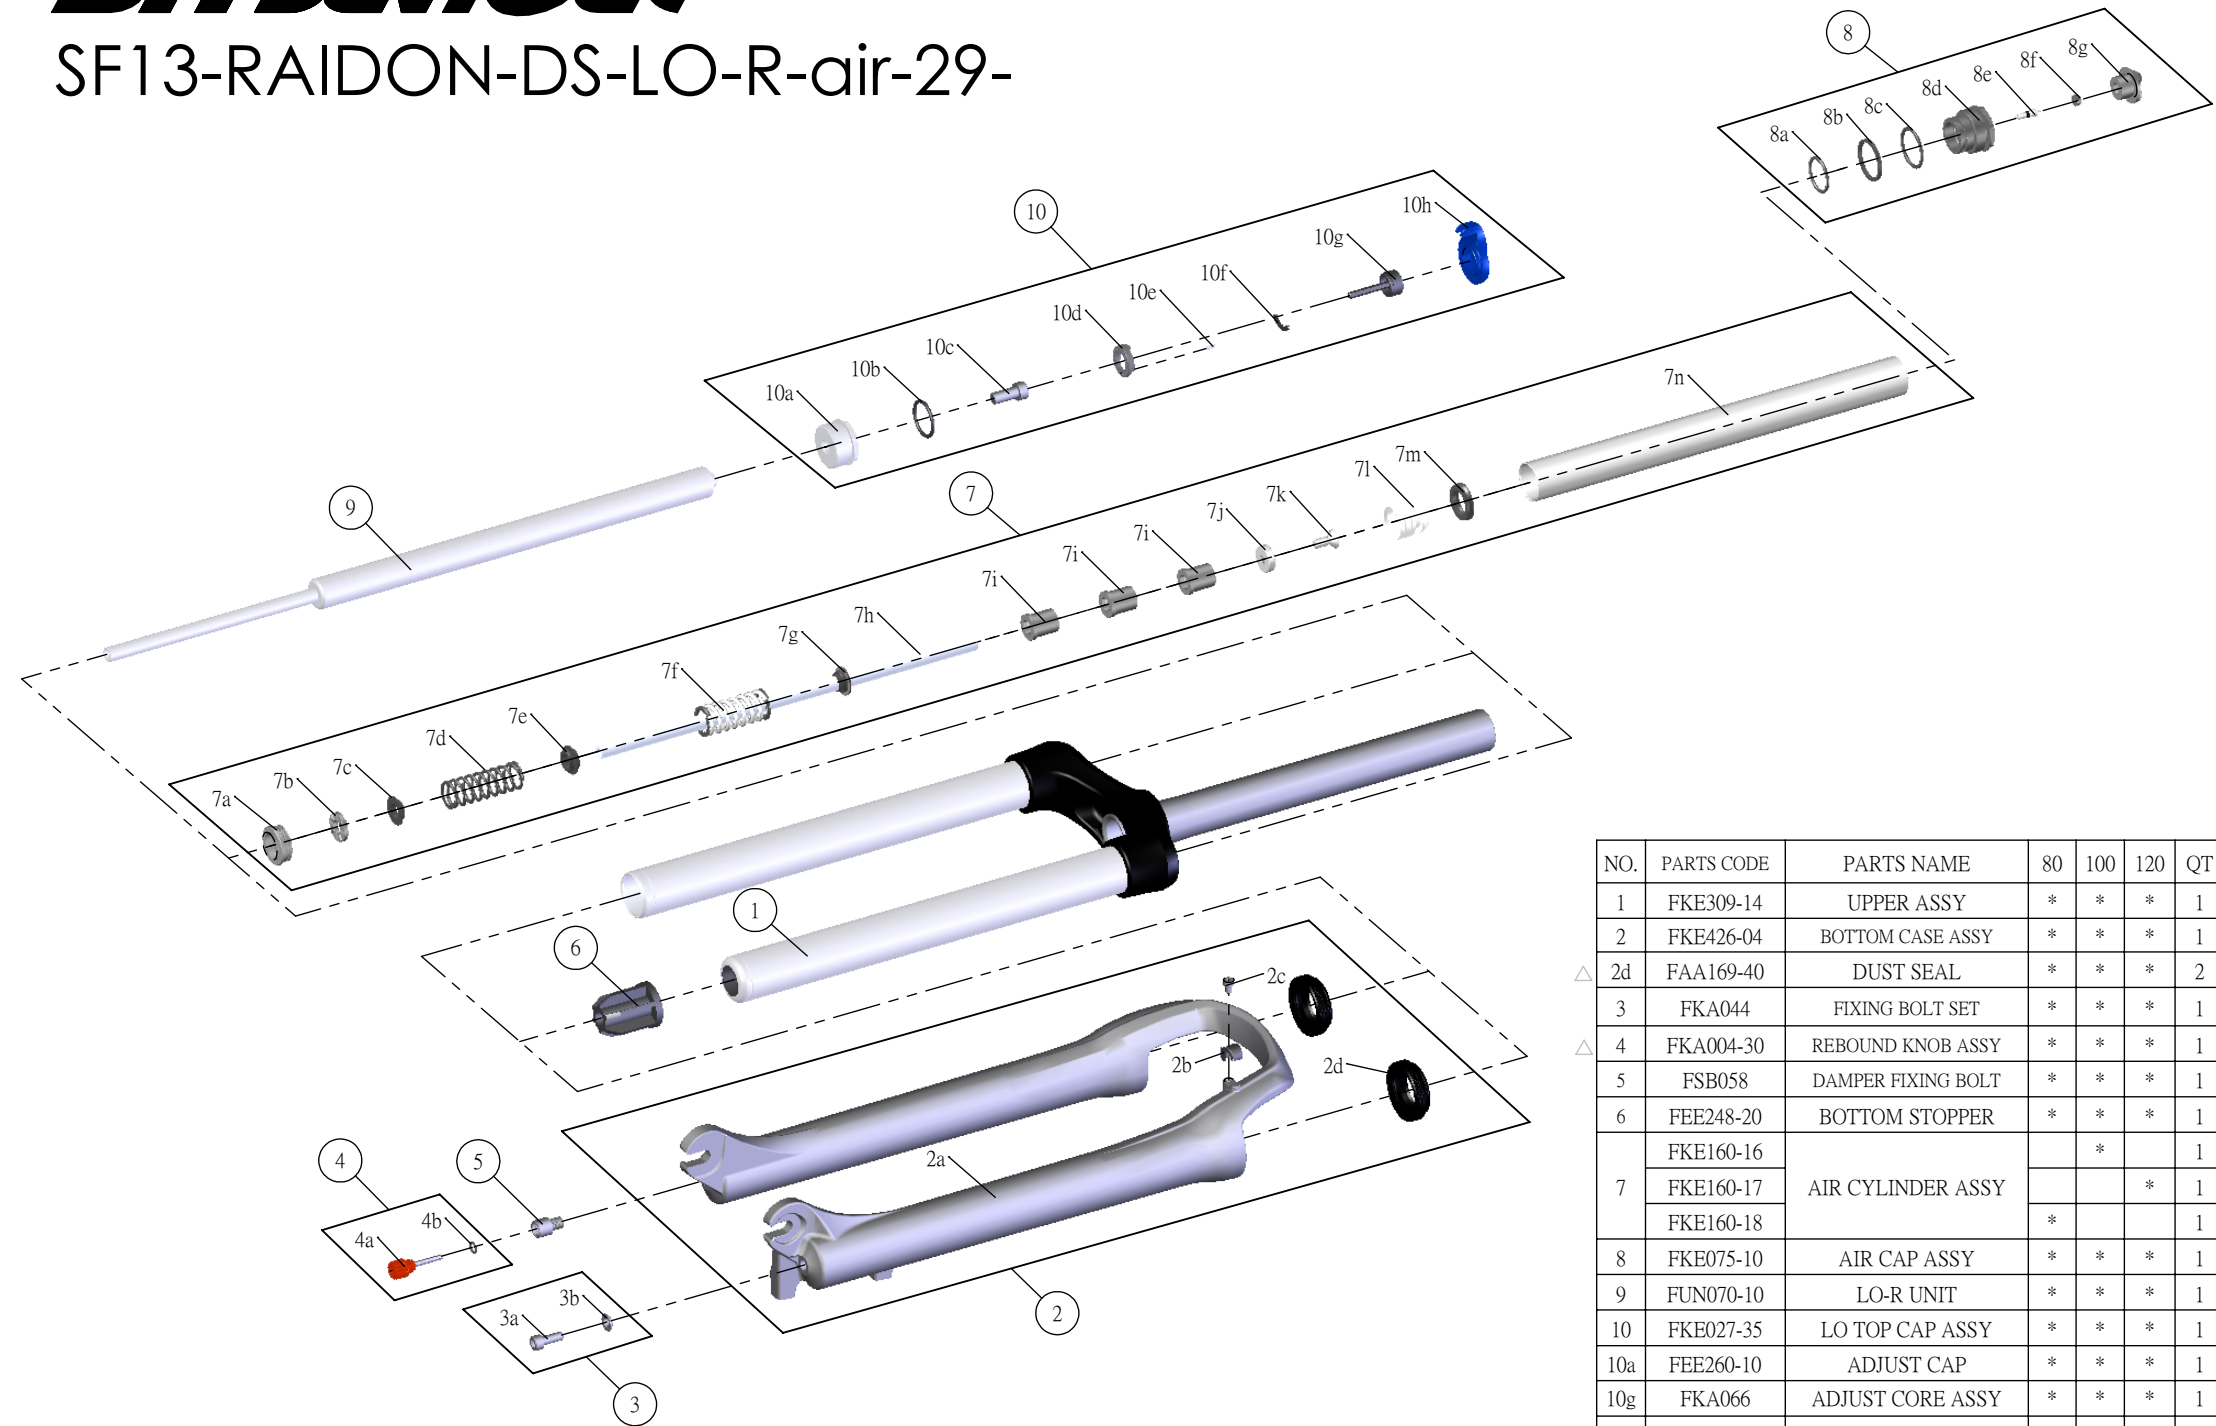

SUNTOUR

SF13-RAIDON-DS-LO-R-air-29-

Date	2013.07.17	Version	2
Amended	2014.03.14		

NO.	PARTS CODE	PARTS NAME	80	100	120	QT
1	FKE309-14	UPPER ASSY	*	*	*	1
2	FKE426-04	BOTTOM CASE ASSY	*	*	*	1
△ 2d	FAA169-40	DUST SEAL	*	*	*	2
3	FKA044	FIXING BOLT SET	*	*	*	1
△ 4	FKA004-30	REBOUND KNOB ASSY	*	*	*	1
5	FSB058	DAMPER FIXING BOLT	*	*	*	1
6	FEE248-20	BOTTOM STOPPER	*	*	*	1
7	FKE160-16	AIR CYLINDER ASSY		*		1
	FKE160-17				*	1
	FKE160-18		*			1
8	FKE075-10	AIR CAP ASSY	*	*	*	1
9	FUN070-10	LO-R UNIT	*	*	*	1
10	FKE027-35	LO TOP CAP ASSY	*	*	*	1
10a	FEE260-10	ADJUST CAP	*	*	*	1
10g	FKA066	ADJUST CORE ASSY	*	*	*	1
10h	FEE938	LOCKOUT KNOB	*	*	*	1