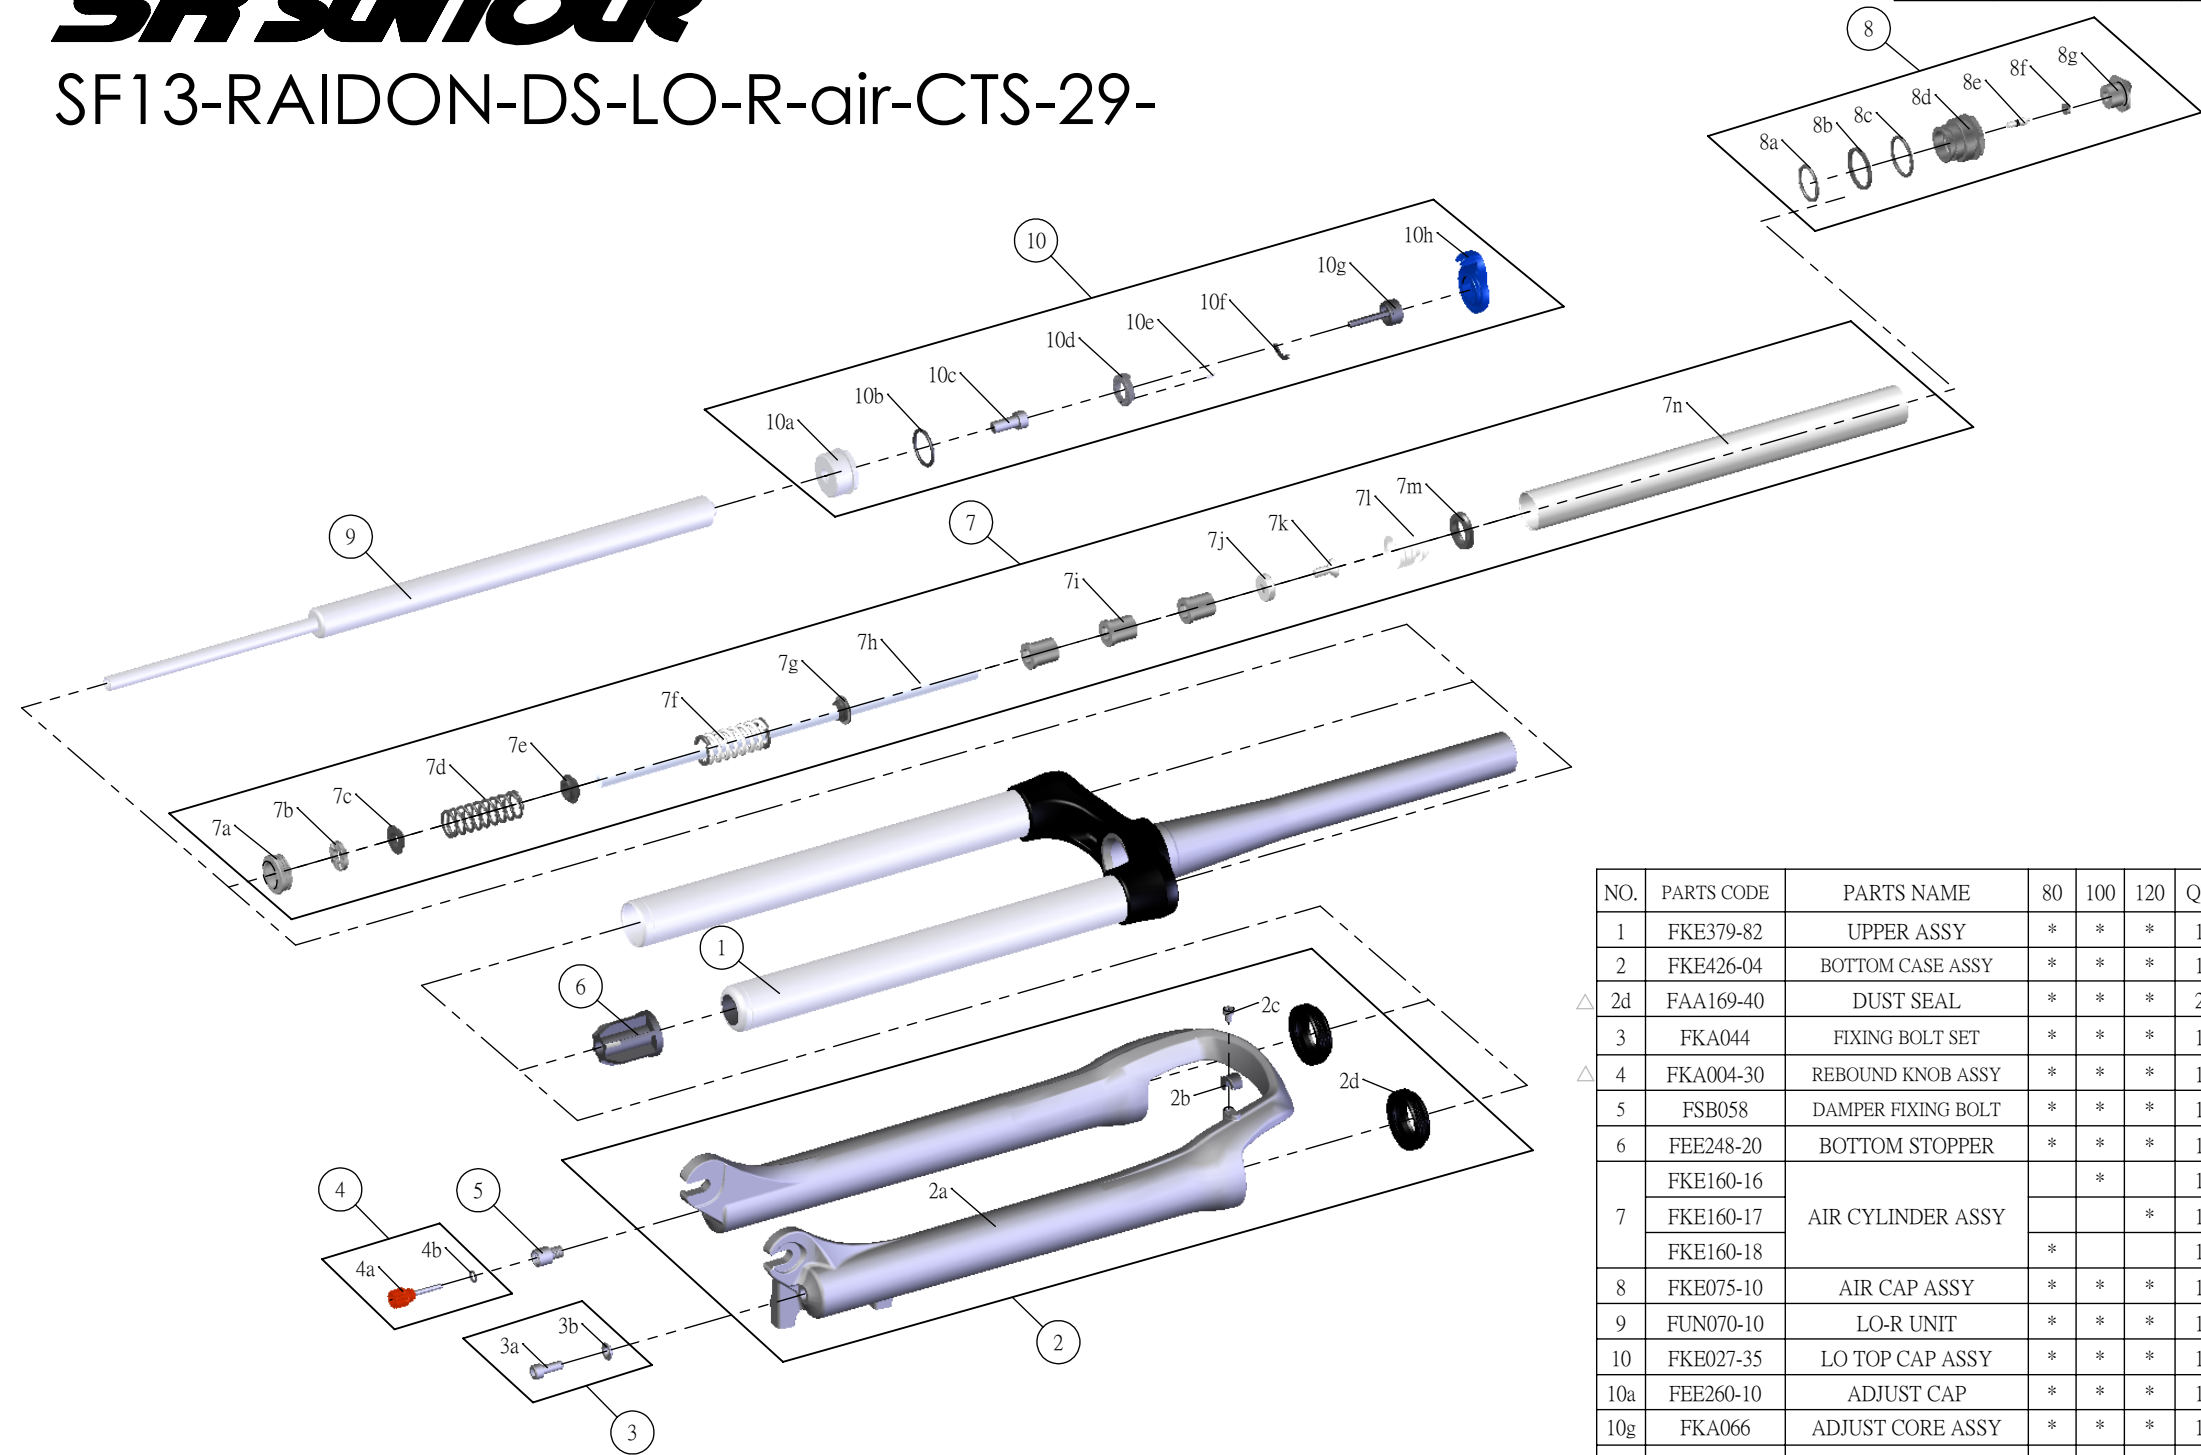

SUNTOUR

SF13-RAIDON-DS-LO-R-air-CTS-29-

Date	2013.07.17	Version	2
Amended	2014.03.14		

NO.	PARTS CODE	PARTS NAME	80	100	120	QT
1	FKE379-82	UPPER ASSY	*	*	*	1
2	FKE426-04	BOTTOM CASE ASSY	*	*	*	1
△ 2d	FAA169-40	DUST SEAL	*	*	*	2
3	FKA044	FIXING BOLT SET	*	*	*	1
△ 4	FKA004-30	REBOUND KNOB ASSY	*	*	*	1
5	FSB058	DAMPER FIXING BOLT	*	*	*	1
6	FEE248-20	BOTTOM STOPPER	*	*	*	1
7	FKE160-16	AIR CYLINDER ASSY		*		1
	FKE160-17				*	1
	FKE160-18		*			1
8	FKE075-10	AIR CAP ASSY	*	*	*	1
9	FUN070-10	LO-R UNIT	*	*	*	1
10	FKE027-35	LO TOP CAP ASSY	*	*	*	1
10a	FEE260-10	ADJUST CAP	*	*	*	1
10g	FKA066	ADJUST CORE ASSY	*	*	*	1
10h	FEE938	LOCKOUT KNOB	*	*	*	1