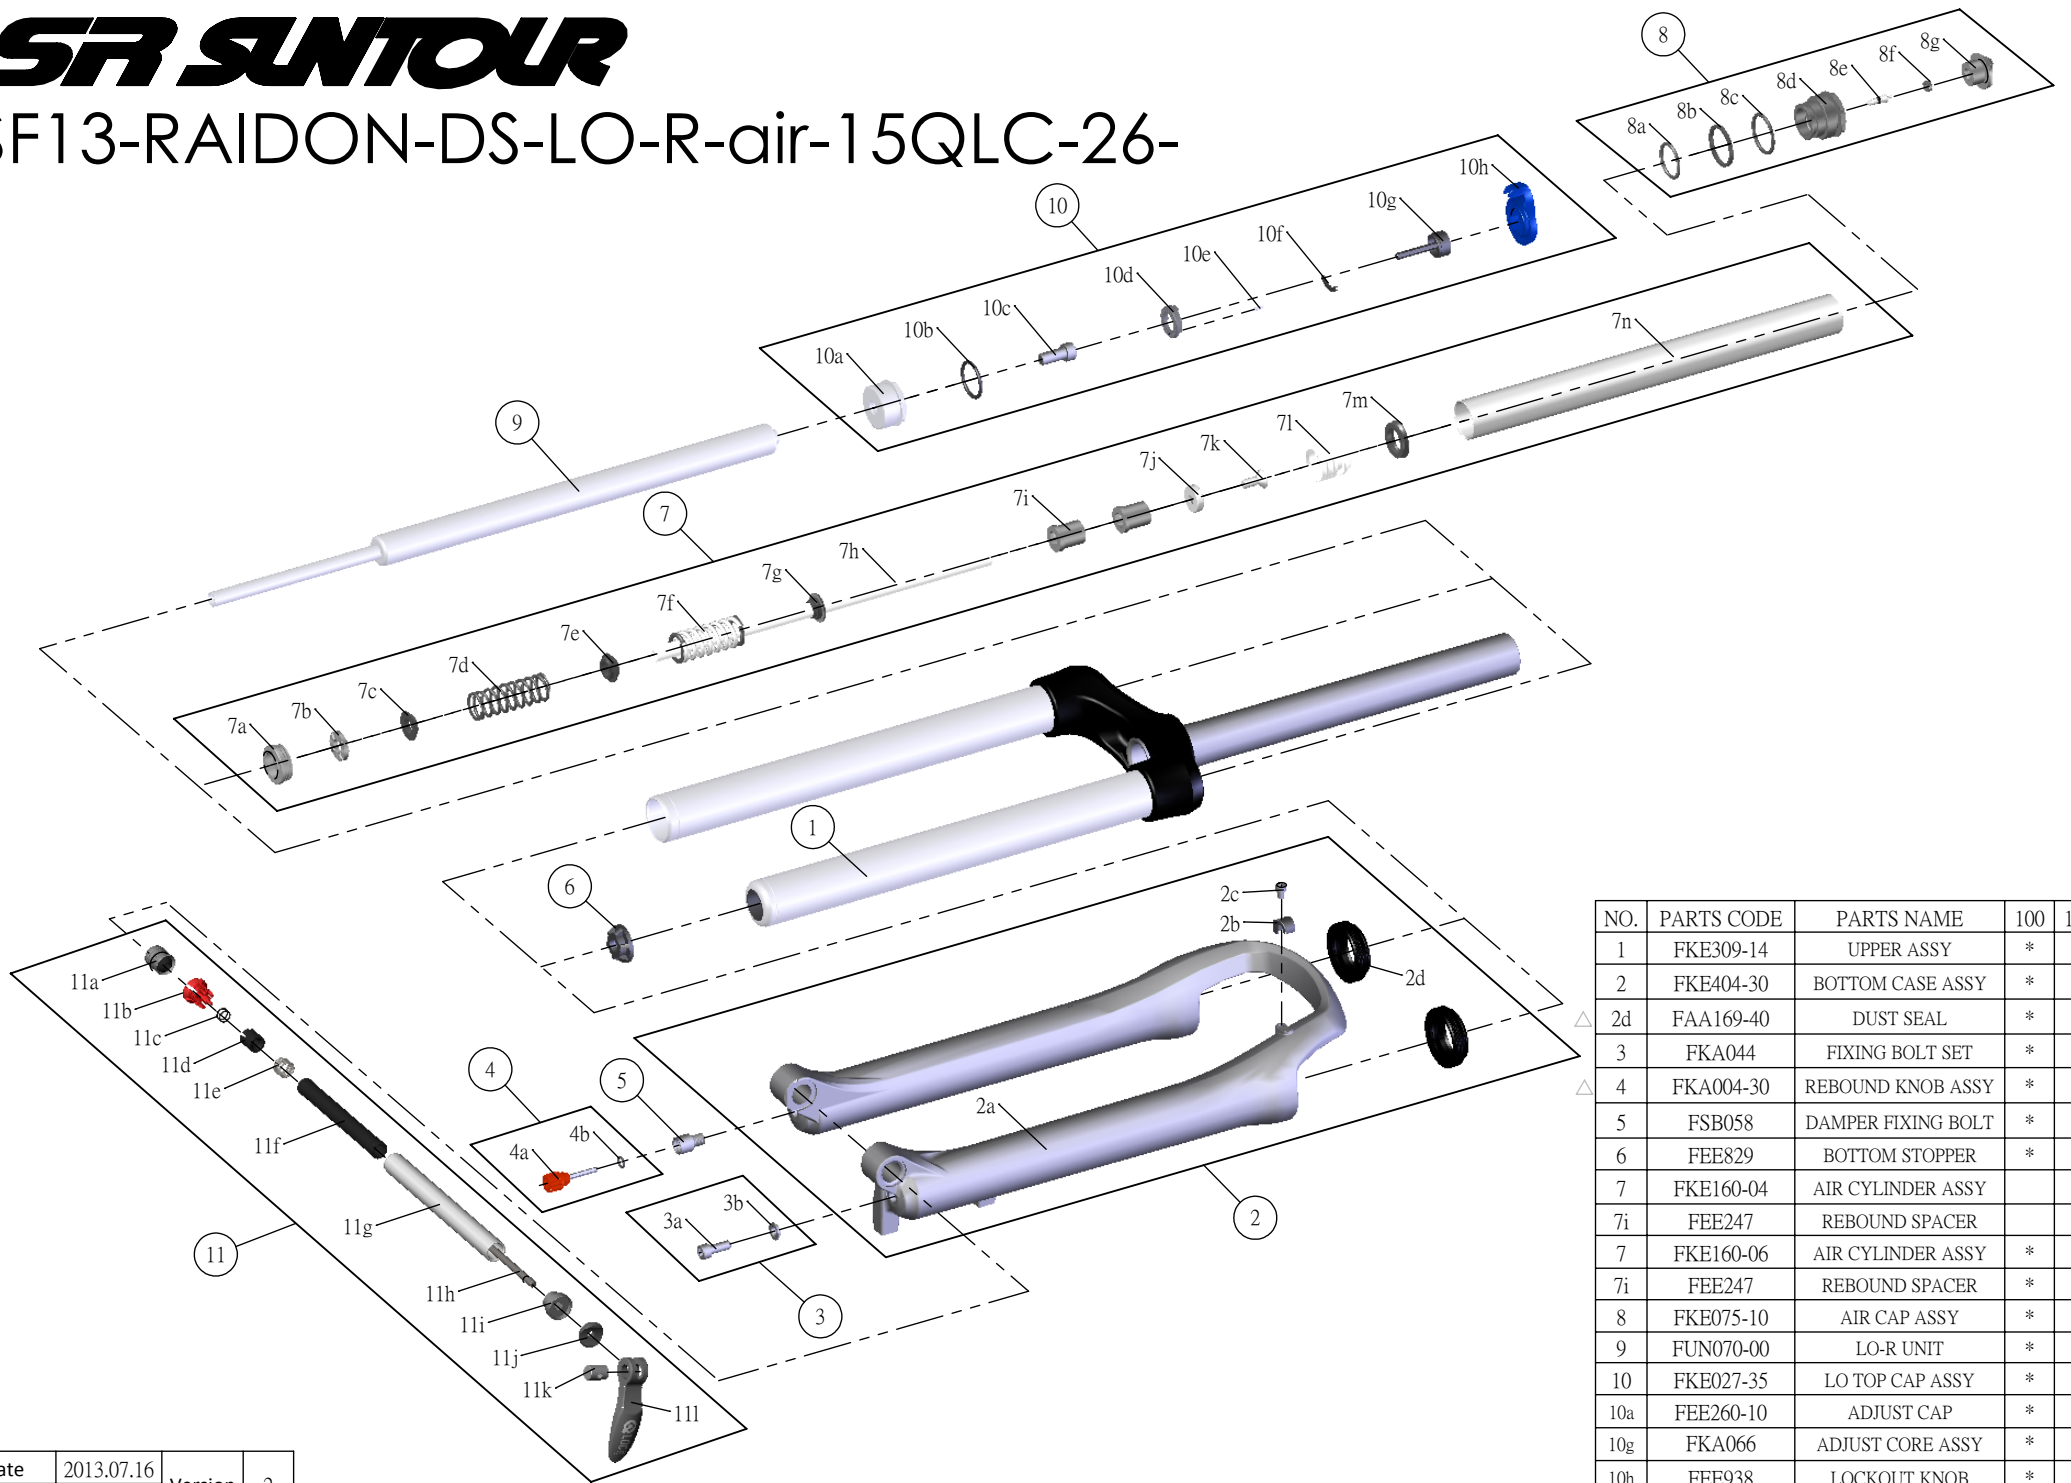

## SF13-RAIDON-DS-LO-R-air-15QLC-26-

NO.	PARTS CODE	PARTS NAME	100	120	QT
1	FKE309-14	UPPER ASSY	*	*	1
2	FKE404-30	BOTTOM CASE ASSY	*	*	1
2d	FAA169-40	DUST SEAL	*	*	2
3	FKA044	FIXING BOLT SET	*	*	1
4	FKA004-30	REBOUND KNOB ASSY	*	*	1
5	FSB058	DAMPER FIXING BOLT	*	*	1
6	FEE829	BOTTOM STOPPER	*	*	1
7	FKE160-04	AIR CYLINDER ASSY		*	1
7i	FEE247	REBOUND SPACER		*	1
7	FKE160-06	AIR CYLINDER ASSY	*		1
7i	FEE247	REBOUND SPACER	*		2
8	FKE075-10	AIR CAP ASSY	*	*	1
9	FUN070-00	LO-R UNIT	*	*	1
10	FKE027-35	LO TOP CAP ASSY	*	*	1
10a	FEE260-10	ADJUST CAP	*	*	1
10g	FKA066	ADJUST CORE ASSY	*	*	1
10h	FEE938	LOCKOUT KNOB	*	*	1
11	FKA069-00	QLC15 AXLE SET	*	*	1