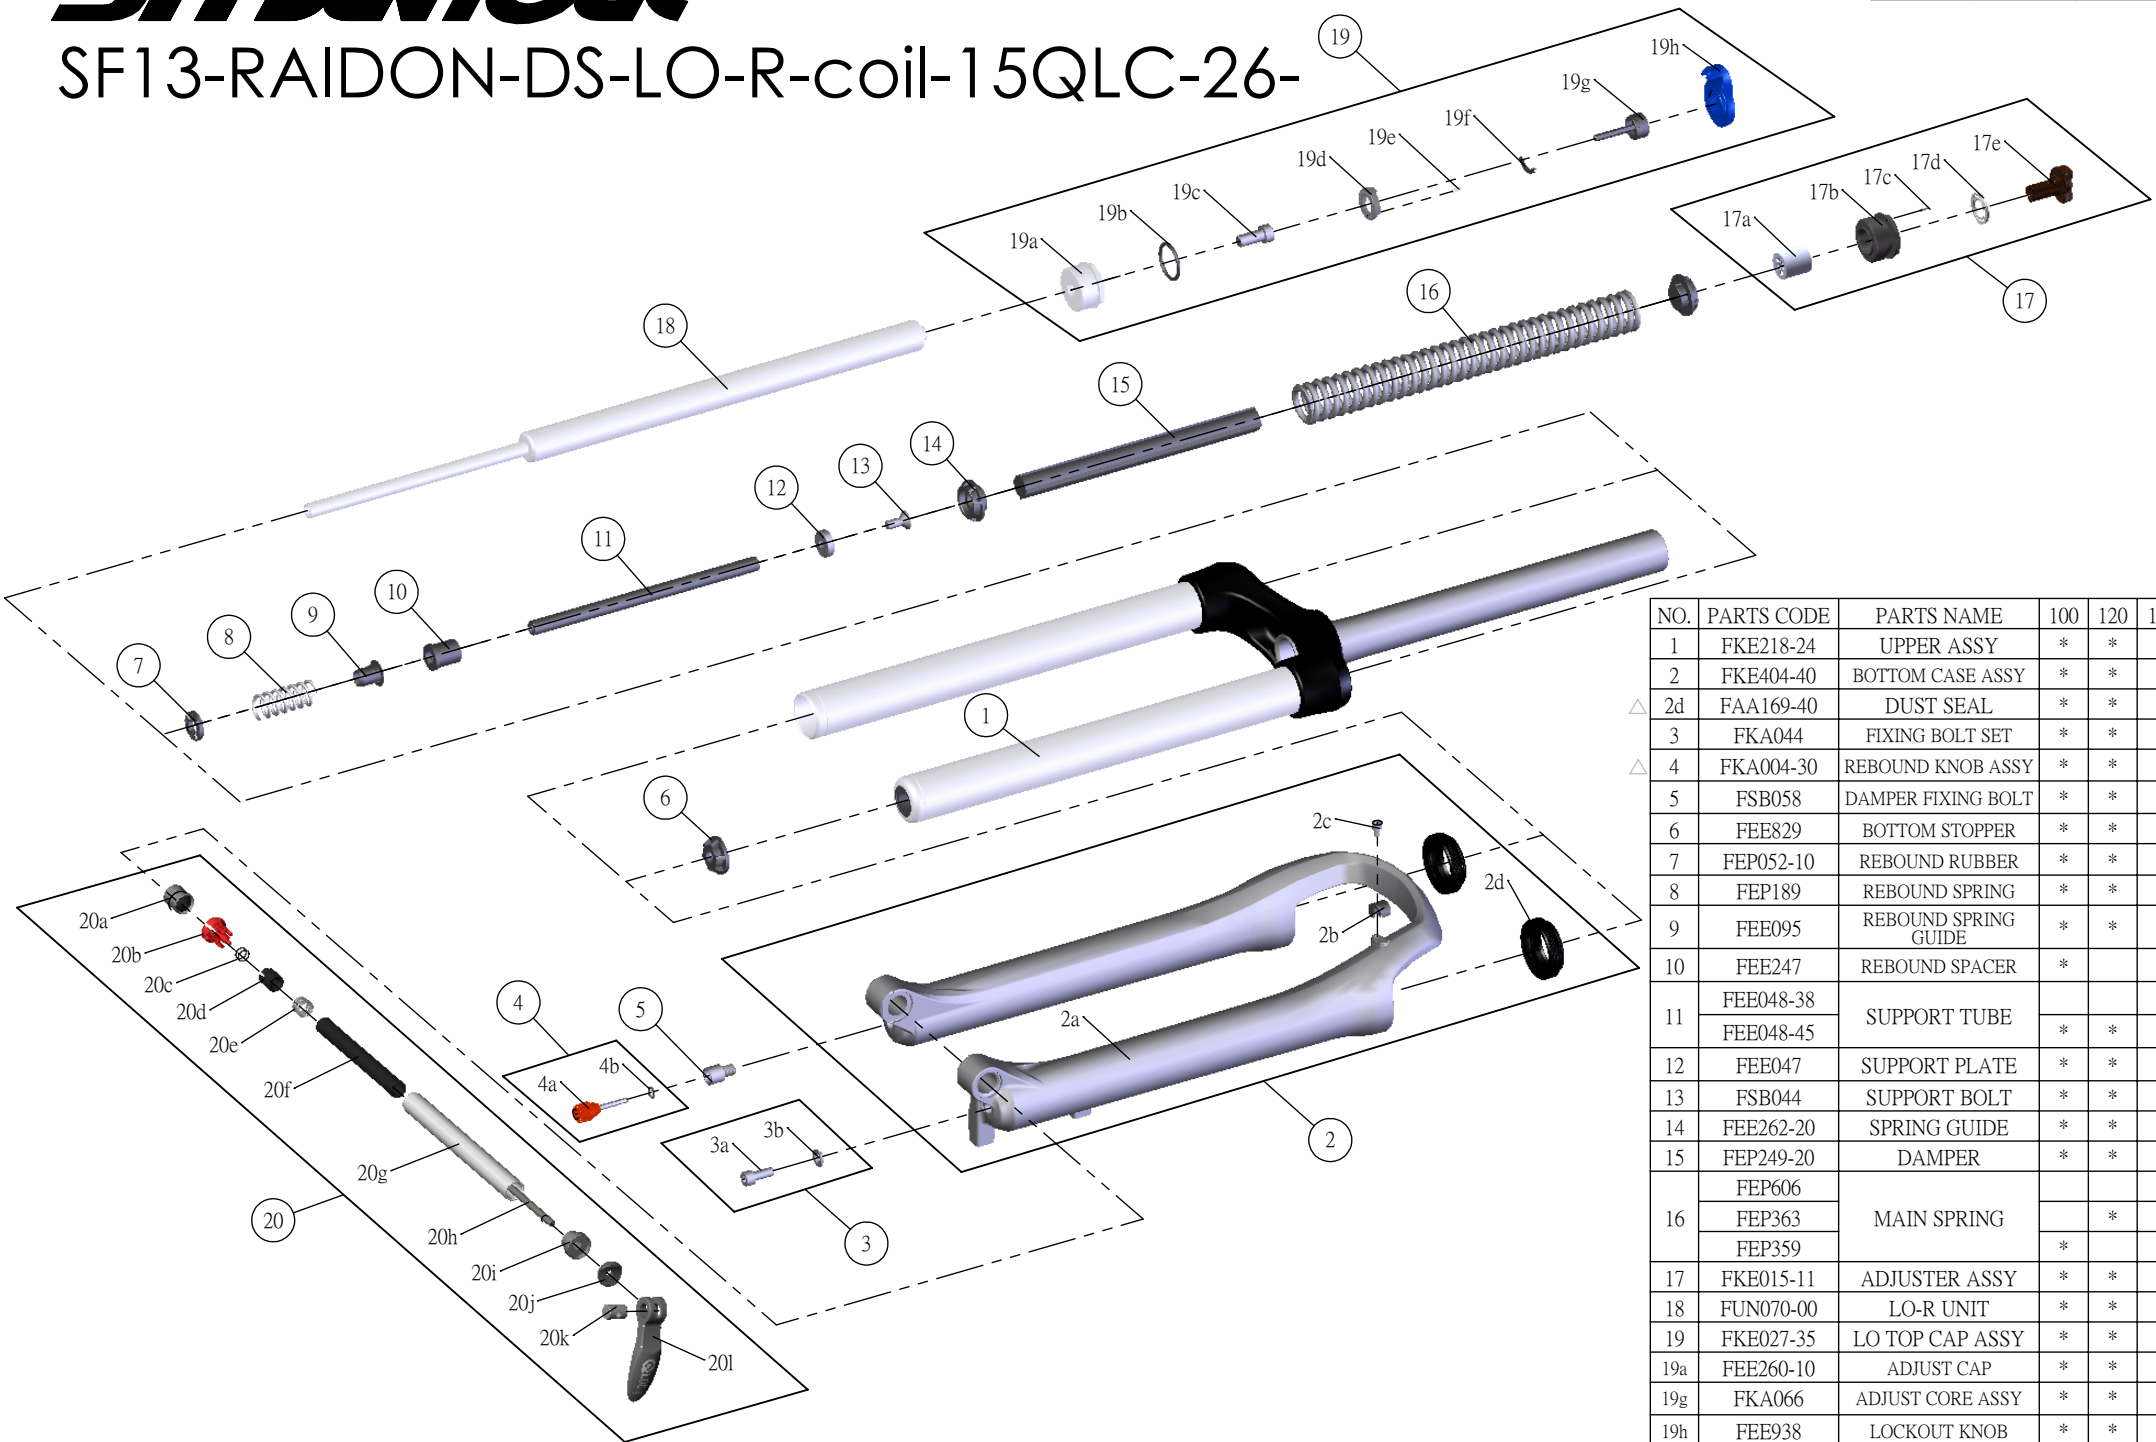

SUNTOUR

SF13-RAIDON-DS-LO-R-coil-15QLC-26-

Date	2013.07.16	Version	2
Amended	2014.03.12		

NO.	PARTS CODE	PARTS NAME	100	120	140	QT
1	FKE218-24	UPPER ASSY	*	*	*	1
2	FKE404-40	BOTTOM CASE ASSY	*	*	*	1
△ 2d	FAA169-40	DUST SEAL	*	*	*	2
3	FKA044	FIXING BOLT SET	*	*	*	1
△ 4	FKA004-30	REBOUND KNOB ASSY	*	*	*	1
5	FSB058	DAMPER FIXING BOLT	*	*	*	1
6	FEE829	BOTTOM STOPPER	*	*	*	1
7	FEP052-10	REBOUND RUBBER	*	*	*	1
8	FEP189	REBOUND SPRING	*	*	*	1
9	FEE095	REBOUND SPRING GUIDE	*	*	*	1
10	FEE247	REBOUND SPACER	*			1
11	FEE048-38	SUPPORT TUBE			*	1
	FEE048-45		*	*		1
12	FEE047	SUPPORT PLATE	*	*	*	1
13	FSB044	SUPPORT BOLT	*	*	*	1
14	FEE262-20	SPRING GUIDE	*	*	*	2
15	FEP249-20	DAMPER	*	*	*	1
16	FEP606	MAIN SPRING			*	1
	FEP363		*	*		1
	FEP359		*			1
17	FKE015-11	ADJUSTER ASSY	*	*	*	1
18	FUN070-00	LO-R UNIT	*	*	*	1
19	FKE027-35	LO TOP CAP ASSY	*	*	*	1
19a	FEE260-10	ADJUST CAP	*	*	*	1
19g	FKA066	ADJUST CORE ASSY	*	*	*	1
19h	FEE938	LOCKOUT KNOB	*	*	*	1
20	FKA069-00	QLC15 AXLE SET	*	*	*	1