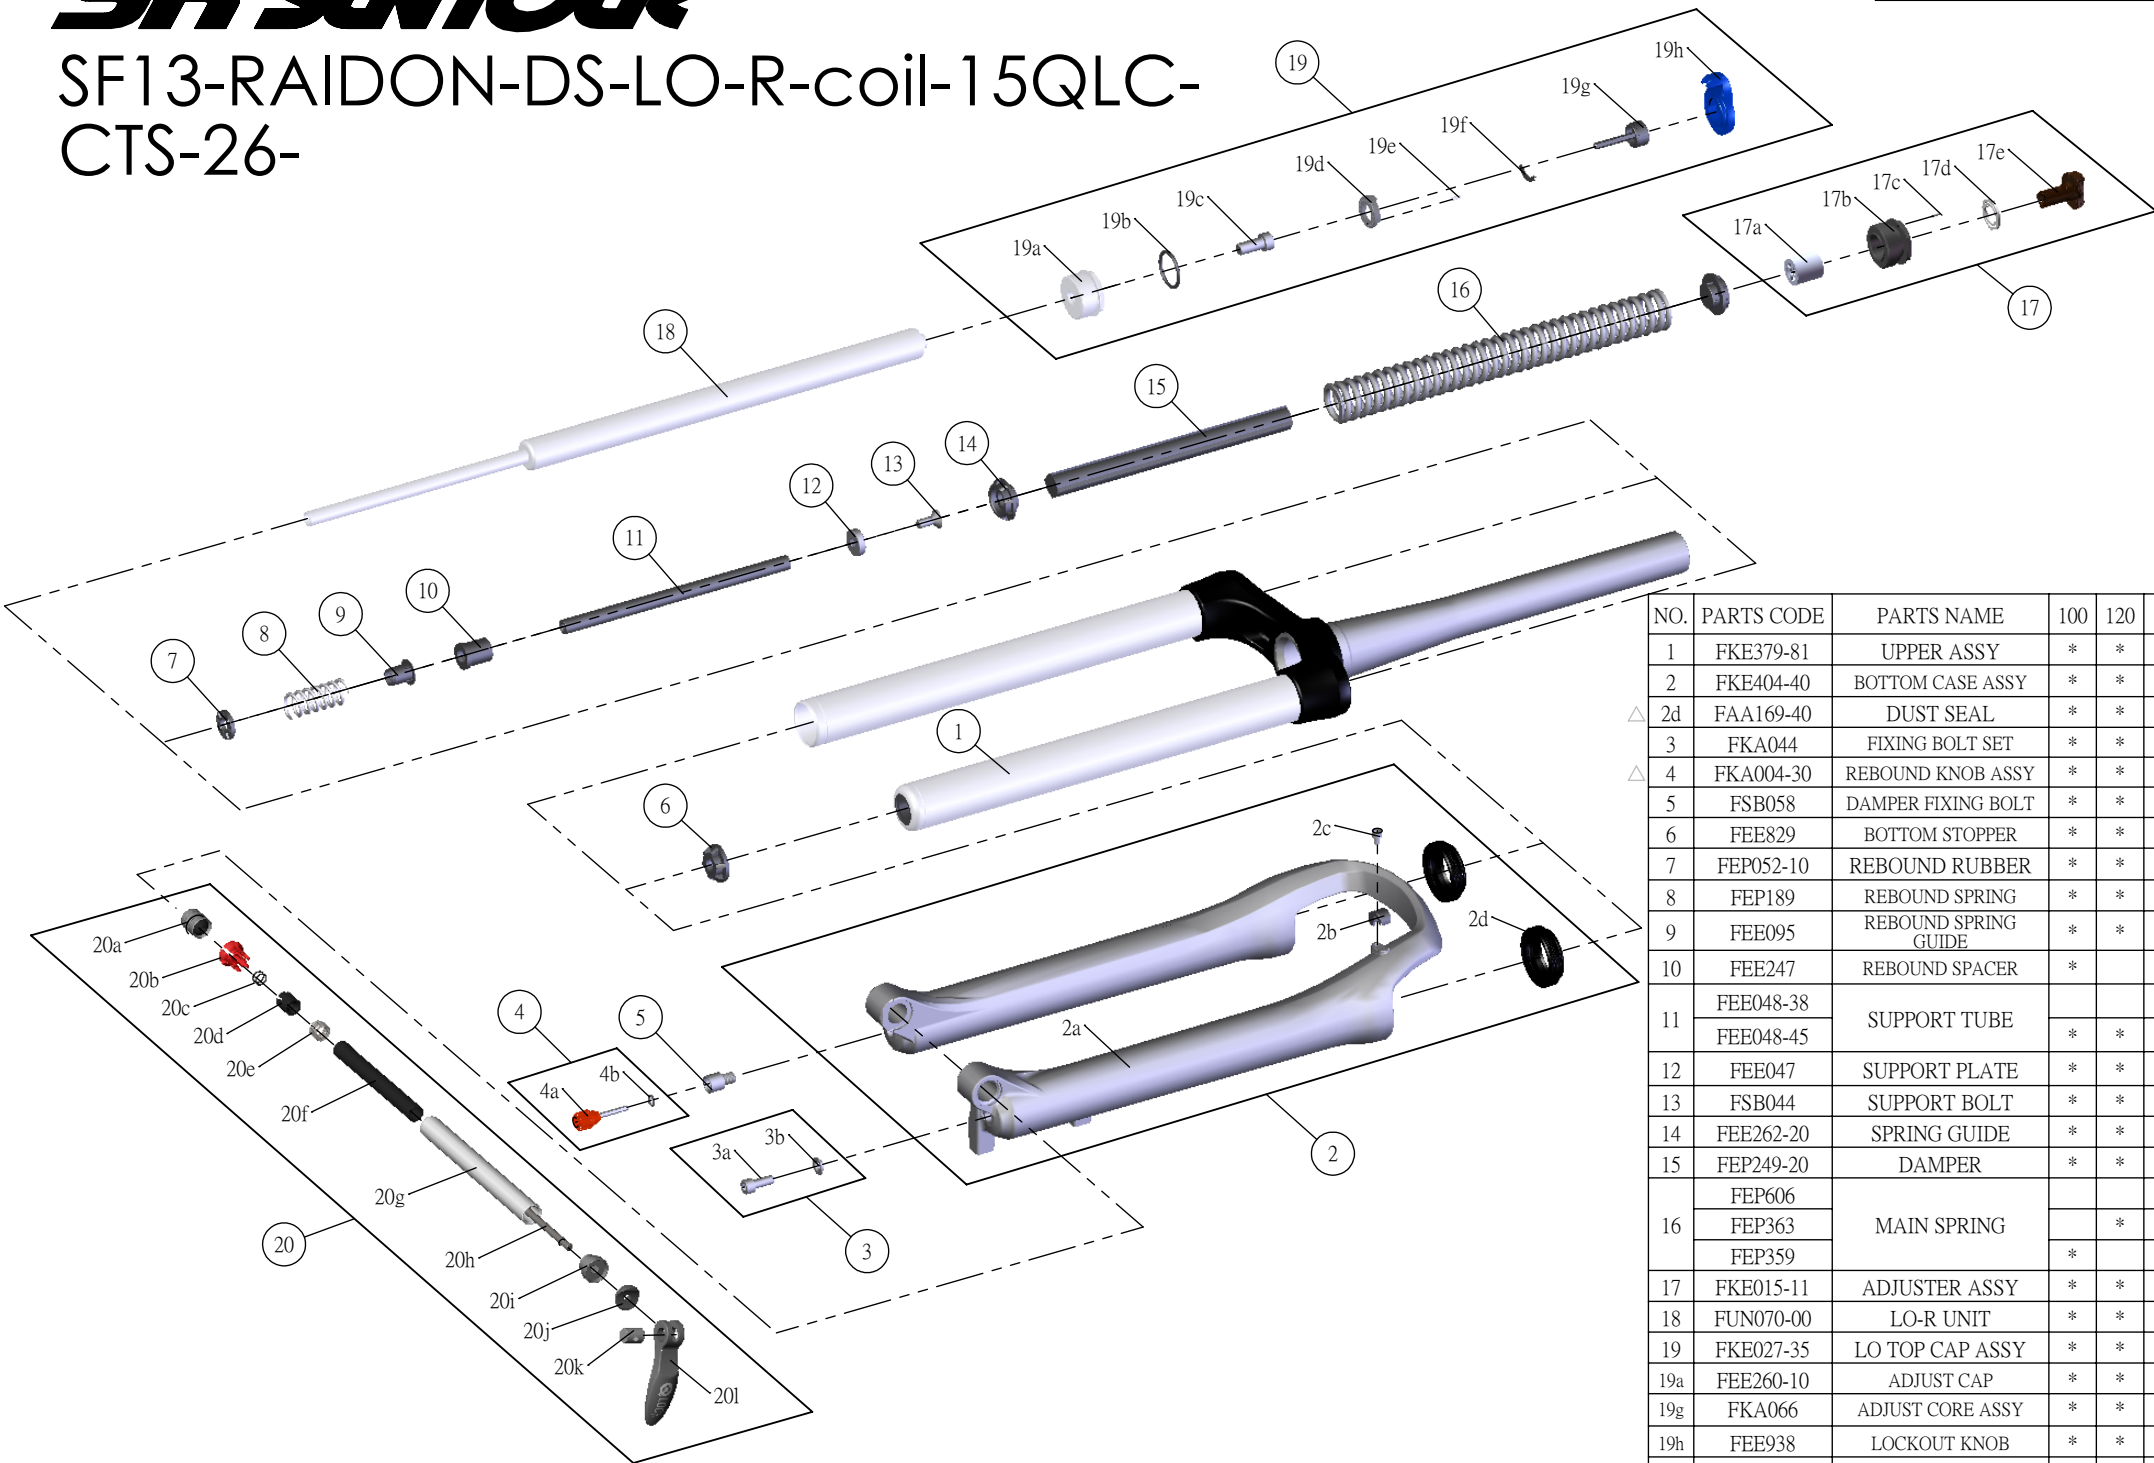

SUNTOUR

SF13-RAIDON-DS-LO-R-coil-15QLC-CTS-26-

Date	2013.07.16	Version	2
Amended	2014.03.12		

NO.	PARTS CODE	PARTS NAME	100	120	140	QT
1	FKE379-81	UPPER ASSY	*	*	*	1
2	FKE404-40	BOTTOM CASE ASSY	*	*	*	1
△ 2d	FAA169-40	DUST SEAL	*	*	*	2
3	FKA044	FIXING BOLT SET	*	*	*	1
△ 4	FKA004-30	REBOUND KNOB ASSY	*	*	*	1
5	FSB058	DAMPER FIXING BOLT	*	*	*	1
6	FEE829	BOTTOM STOPPER	*	*	*	1
7	FEP052-10	REBOUND RUBBER	*	*	*	1
8	FEP189	REBOUND SPRING	*	*	*	1
9	FEE095	REBOUND SPRING GUIDE	*	*	*	1
10	FEE247	REBOUND SPACER	*			1
11	FEE048-38	SUPPORT TUBE			*	1
	FEE048-45		*	*		1
12	FEE047	SUPPORT PLATE	*	*	*	1
13	FSB044	SUPPORT BOLT	*	*	*	1
14	FEE262-20	SPRING GUIDE	*	*	*	2
15	FEP249-20	DAMPER	*	*	*	1
16	FEP606	MAIN SPRING			*	1
	FEP363		*	*		1
	FEP359		*	*		1
17	FKE015-11	ADJUSTER ASSY	*	*	*	1
18	FUN070-00	LO-R UNIT	*	*	*	1
19	FKE027-35	LO TOP CAP ASSY	*	*	*	1
19a	FEE260-10	ADJUST CAP	*	*	*	1
19g	FKA066	ADJUST CORE ASSY	*	*	*	1
19h	FEE938	LOCKOUT KNOB	*	*	*	1
20	FKA069-00	QLC15 AXLE SET	*	*	*	1