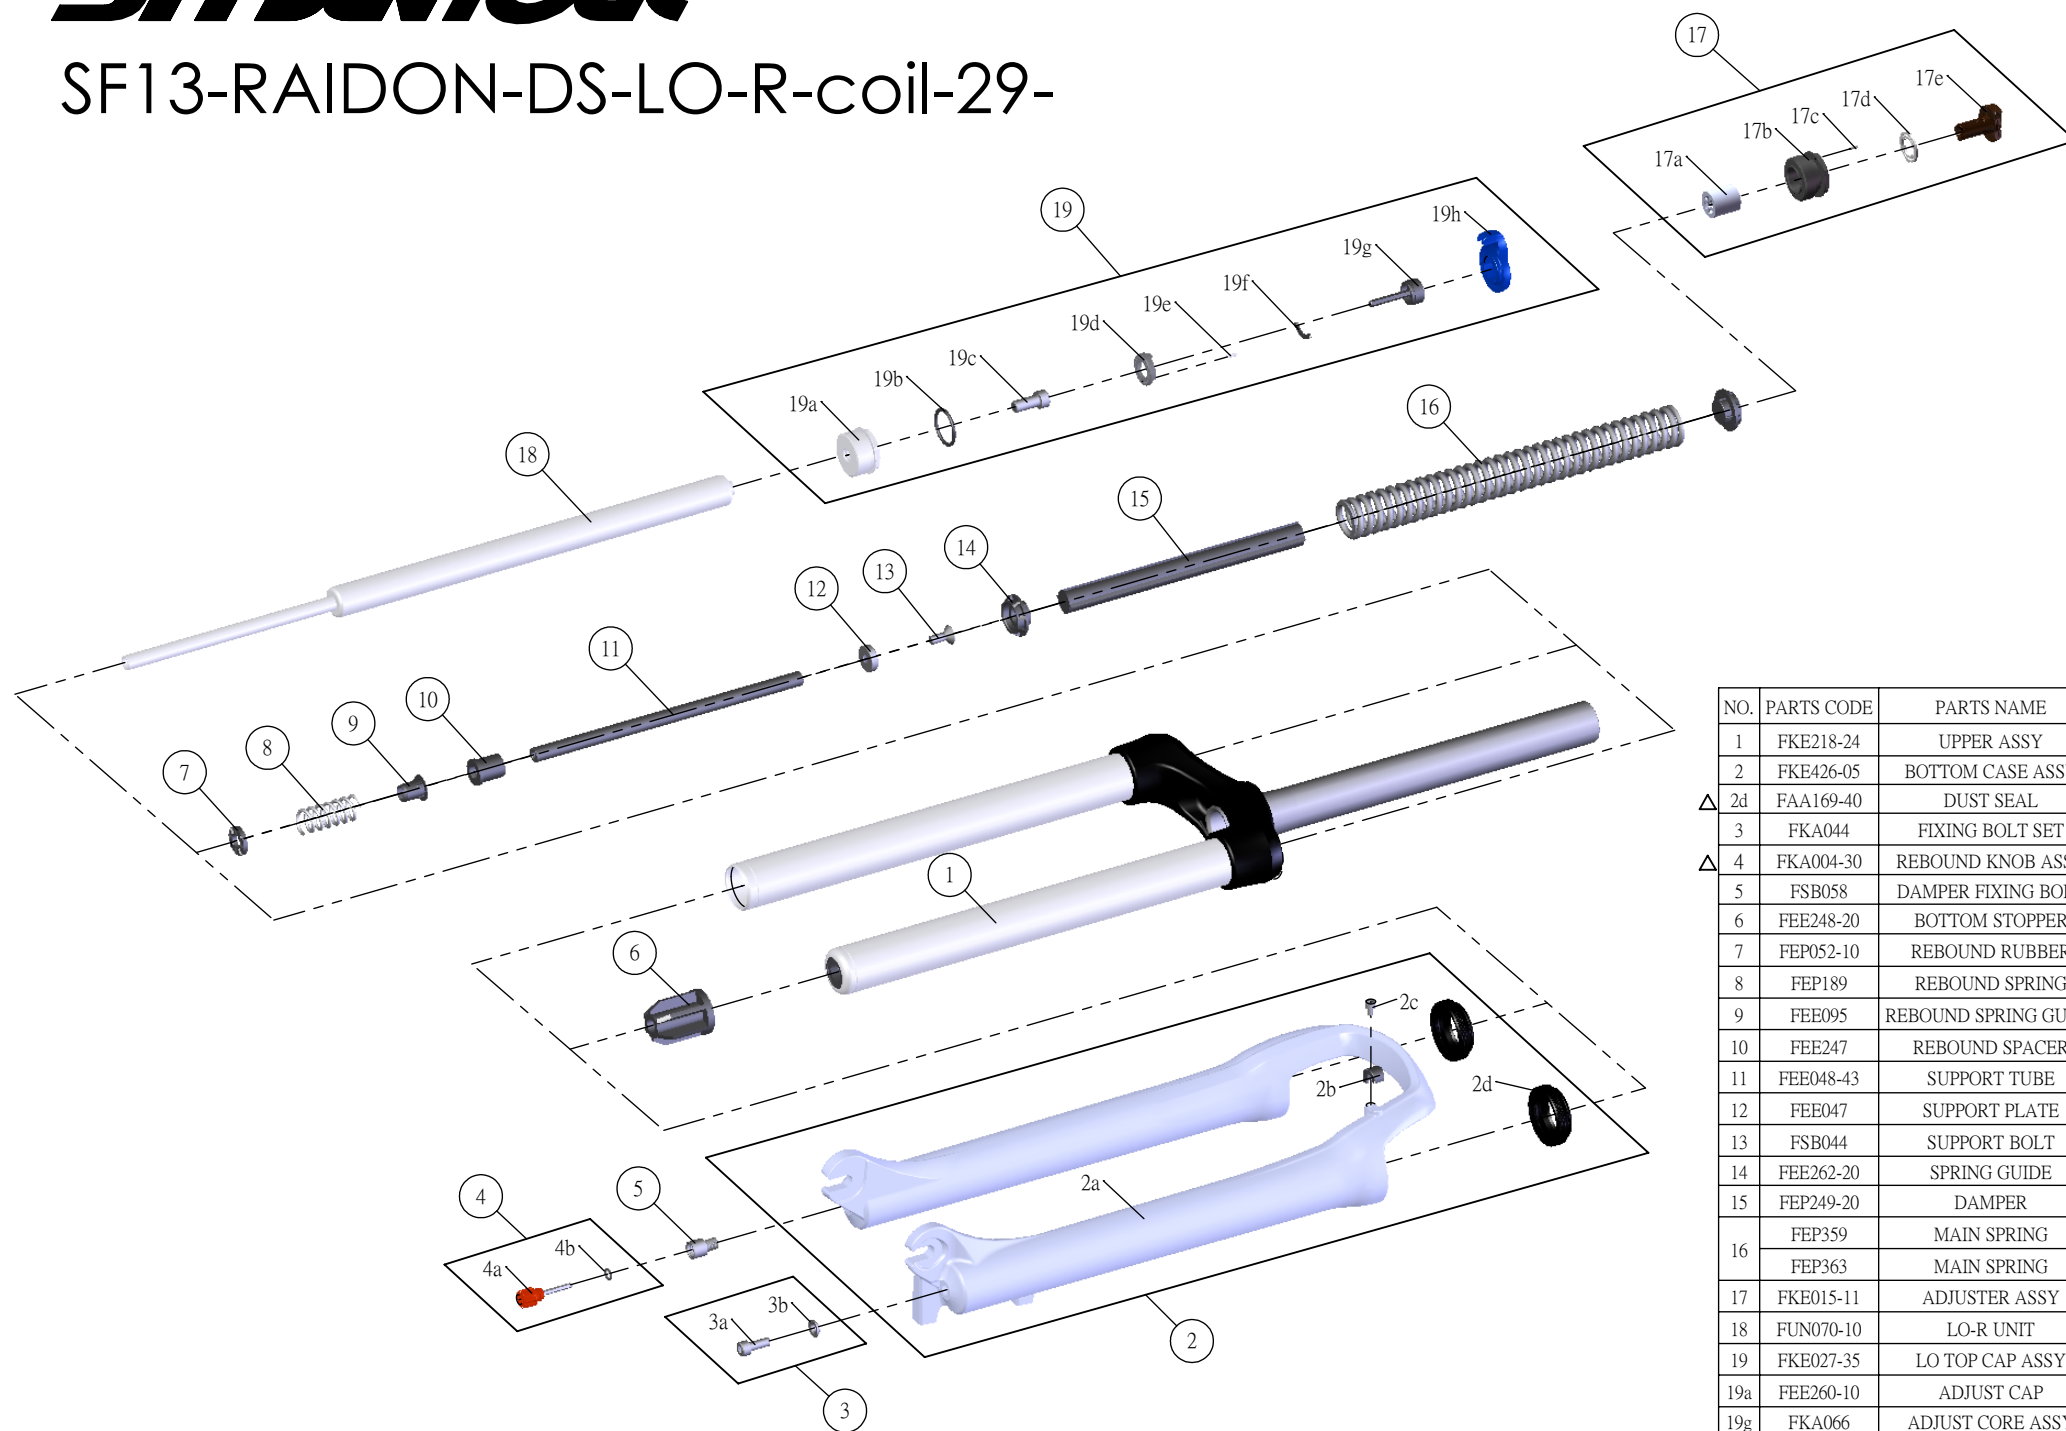

SF13-RAIDON-DS-LO-R-coil-29-

Date	2013.07.17	Version	2
Amended	2014.03.14		

NO.	PARTS CODE	PARTS NAME	100	120	QT
1	FKE218-24	UPPER ASSY	*	*	1
2	FKE426-05	BOTTOM CASE ASSY	*	*	1
Δ 2d	FAA169-40	DUST SEAL	*	*	2
3	FKA044	FIXING BOLT SET	*	*	1
Δ 4	FKA004-30	REBOUND KNOB ASSY	*	*	1
5	FSB058	DAMPER FIXING BOLT	*	*	1
6	FEE248-20	BOTTOM STOPPER	*	*	1
7	FEP052-10	REBOUND RUBBER	*	*	1
8	FEP189	REBOUND SPRING	*	*	1
9	FEE095	REBOUND SPRING GUIDE	*	*	1
10	FEE247	REBOUND SPACER	*		1
11	FEE048-43	SUPPORT TUBE	*	*	1
12	FEE047	SUPPORT PLATE	*	*	1
13	FSB044	SUPPORT BOLT	*	*	1
14	FEE262-20	SPRING GUIDE	*	*	2
15	FEP249-20	DAMPER	*	*	1
16	FEP359	MAIN SPRING	*		1
	FEP363	MAIN SPRING		*	1
17	FKE015-11	ADJUSTER ASSY	*	*	1
18	FUN070-10	LO-R UNIT	*	*	1
19	FKE027-35	LO TOP CAP ASSY	*	*	1
19a	FEE260-10	ADJUST CAP	*	*	1
19g	FKA066	ADJUST CORE ASSY	*	*	1
19h	FEE938	LOCKOUT KNOB	*	*	1