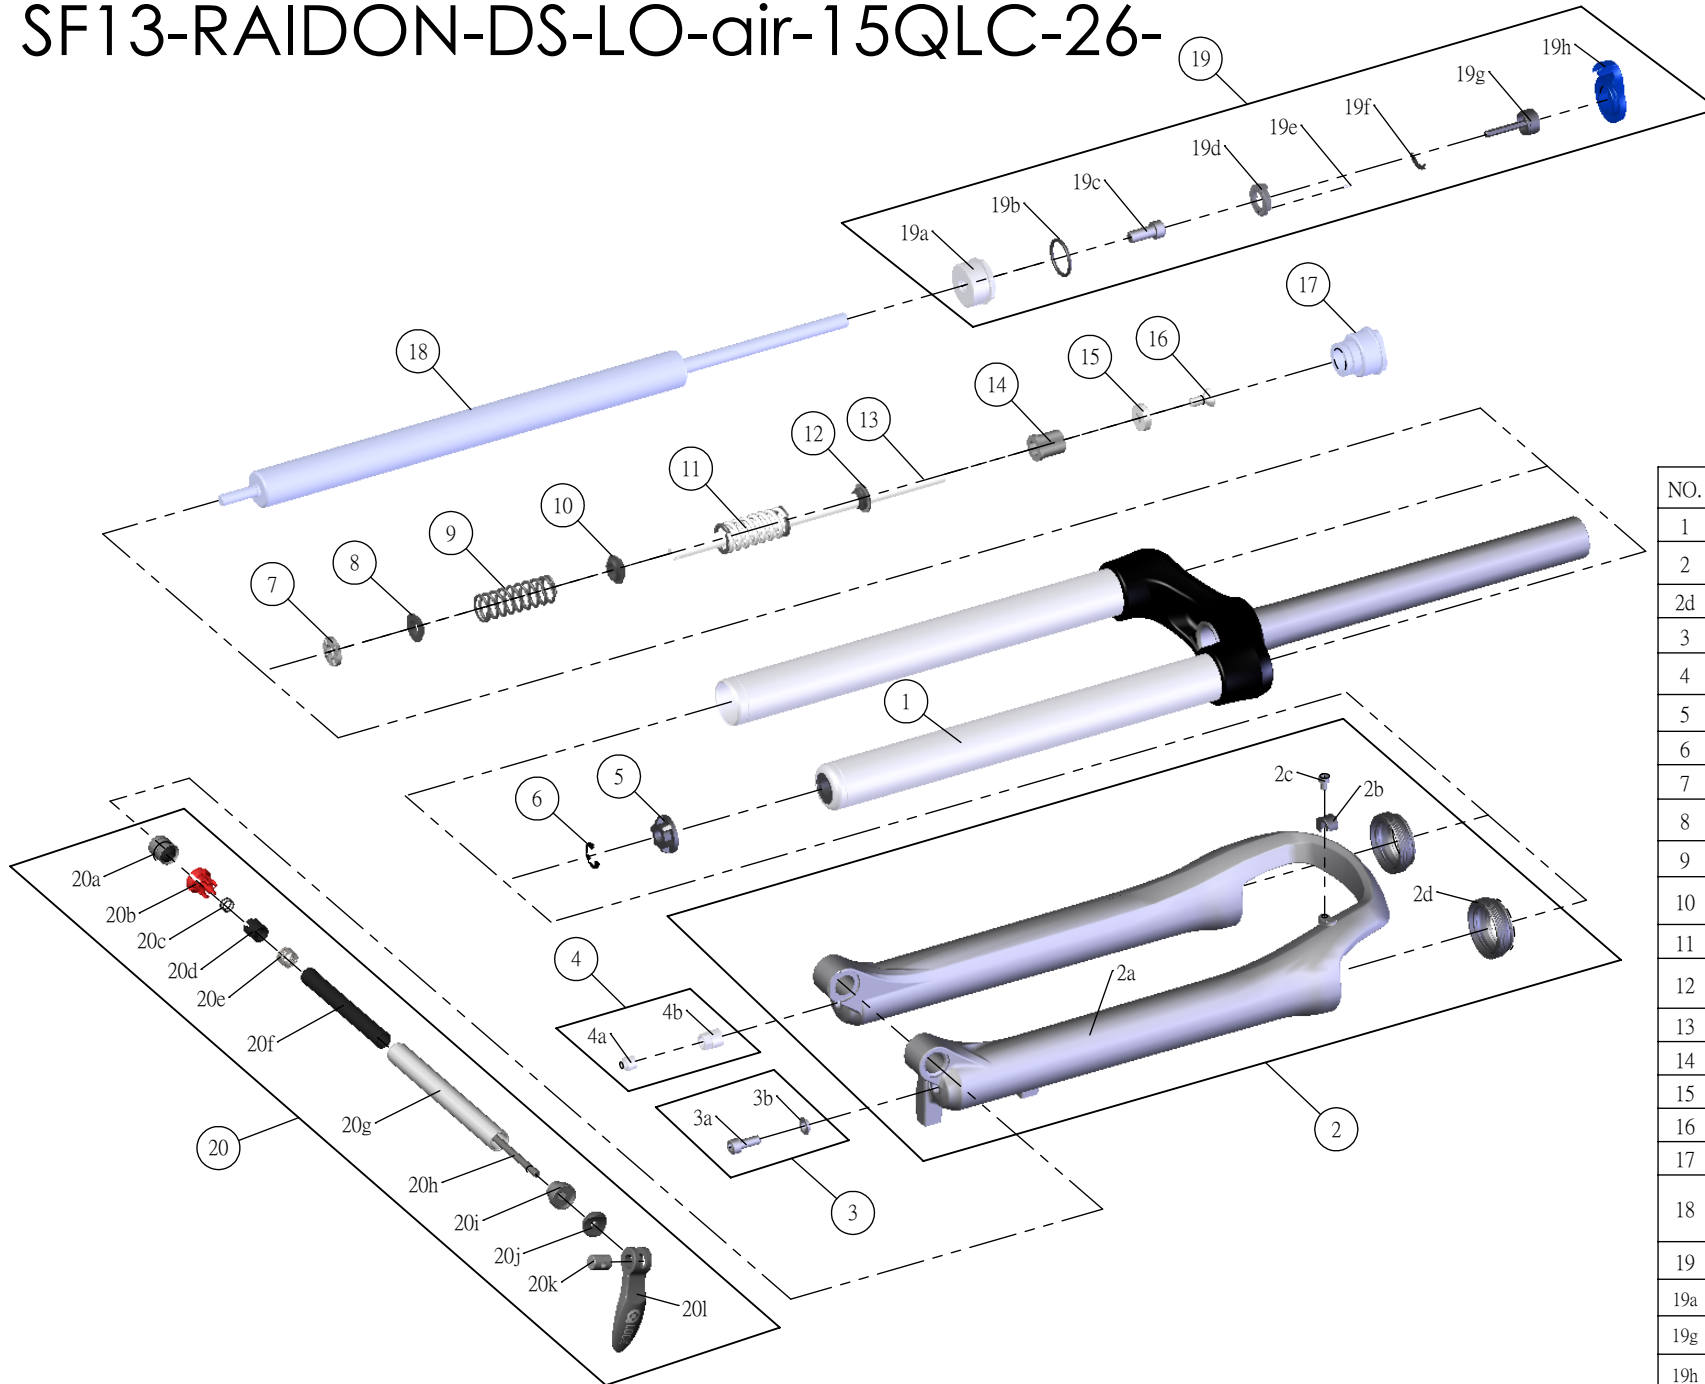

## SF13-RAIDON-DS-LO-air-15QLC-26-

Date	2013.07.16	Version	1
Amended			

NO.	PARTS CODE	PARTS NAME	100	120	QT
1	FKE218-24	UPPER ASSY	*	*	1
2	FKE404-20	BOTTOM CASE ASSY	*	*	1
2d	FAA169-20	DUST SEAL	*	*	2
3	FKA044	FIXING BOLT SET	*	*	1
4	FKA063	FIXING NUT ASSY	*	*	1
5	FEE829	BOTTOM STOPPER	*	*	1
6	FSS041	E RING	*	*	1
7	FEP052-10	REBOUND RUBBER	*	*	1
8	FEE555-20	REBOUND SPRING GUIDE 3	*	*	1
9	FEP304	REBOUND SPRING 1	*	*	1
10	FEE555-10	REBOUND SPRING GUIDE 2	*	*	1
11	FEP305	REBOUND SPRING 2	*	*	1
12	FEE555-00	REBOUND SPRING GUIDE 1	*	*	1
13	FEE048-90	SUPPORT TUBE	*	*	1
14	FEE247	REBOUND SPACER	*		1
15	FEE047	SUPPORT PLATE	*	*	1
16	FSB044	SUPPORT BOLT	*	*	1
17	FEE261-20	DAMPER CAP	*	*	1
18	FUN080-00	LO-Air UNIT		*	1
	FUN080-30		*		1
19	FKE027-35	LO TOP CAP ASSY	*	*	1
19a	FEE260-10	ADJUST CAP	*	*	1
19g	FKA066	ADJUST CORE ASSY	*	*	1
19h	FEE938	LOCKOUT KNOB	*	*	1
20	FKA069-00	QLC15 AXLE SET	*	*	1