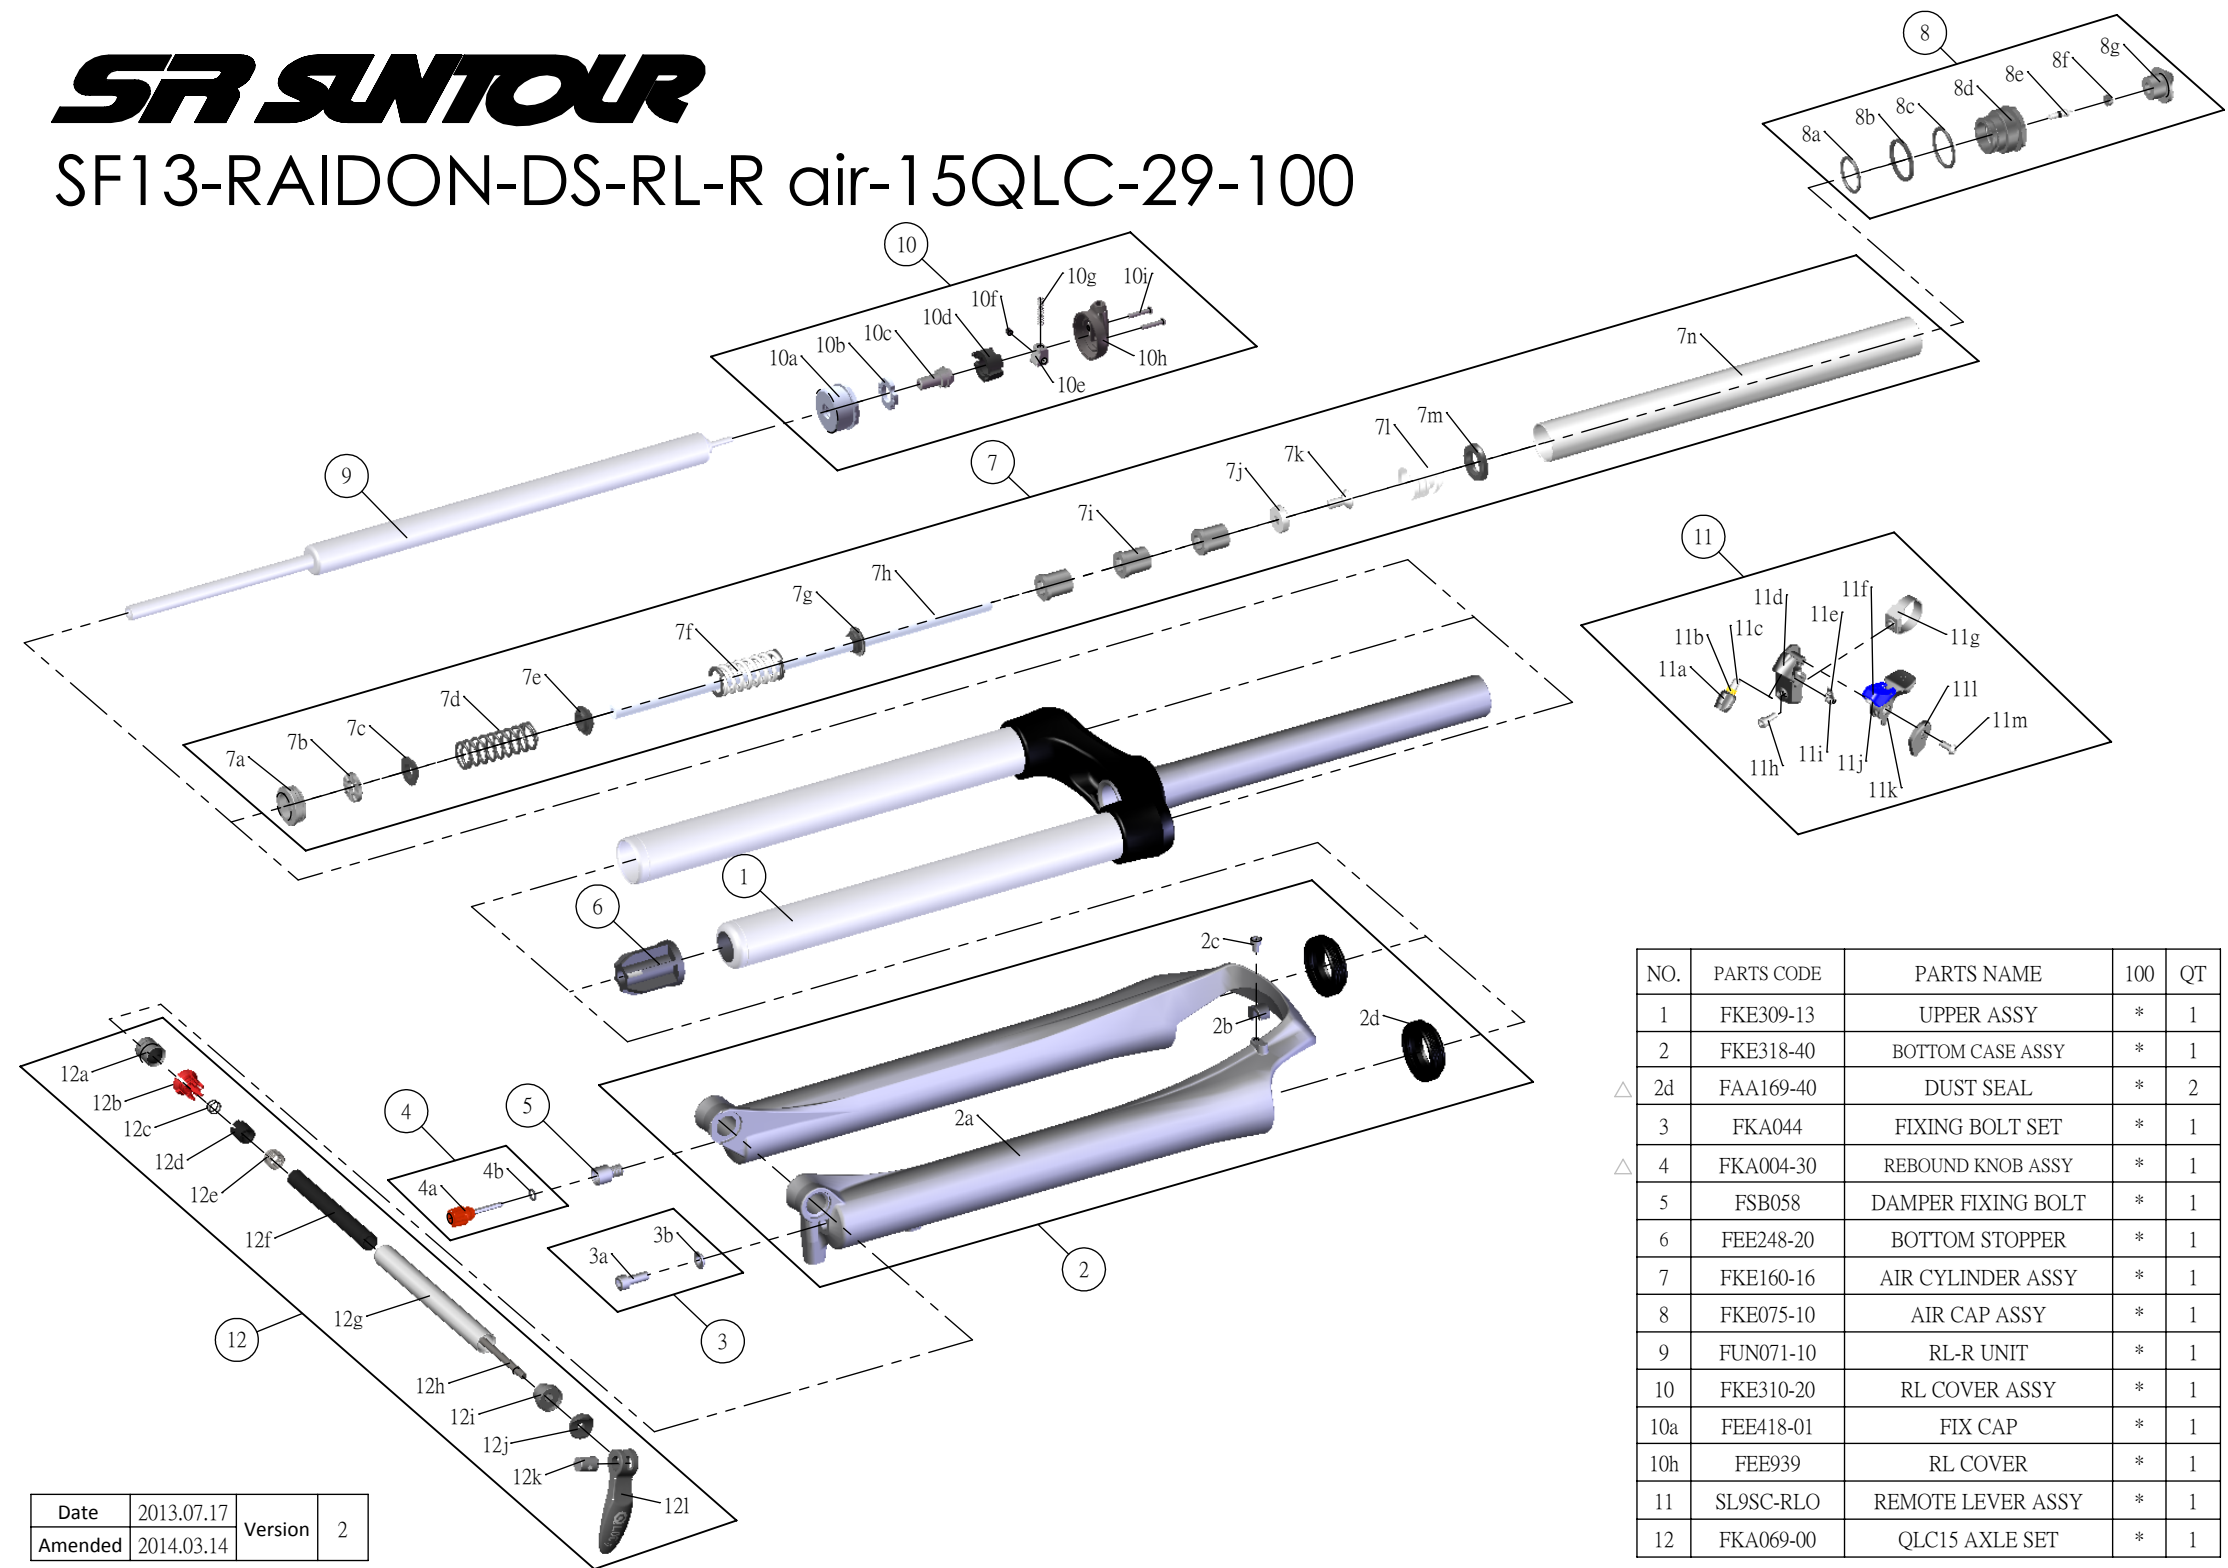

SUNTOUR

SF13-RAIDON-DS-RL-R air-15QLC-29-100

NO.	PARTS CODE	PARTS NAME	100	QT
1	FKE309-13	UPPER ASSY	*	1
2	FKE318-40	BOTTOM CASE ASSY	*	1
△ 2d	FAA169-40	DUST SEAL	*	2
3	FKA044	FIXING BOLT SET	*	1
△ 4	FKA004-30	REBOUND KNOB ASSY	*	1
5	FSB058	DAMPER FIXING BOLT	*	1
6	FEE248-20	BOTTOM STOPPER	*	1
7	FKE160-16	AIR CYLINDER ASSY	*	1
8	FKE075-10	AIR CAP ASSY	*	1
9	FUN071-10	RL-R UNIT	*	1
10	FKE310-20	RL COVER ASSY	*	1
10a	FEE418-01	FIX CAP	*	1
10h	FEE939	RL COVER	*	1
11	SL9SC-RLO	REMOTE LEVER ASSY	*	1
12	FKA069-00	QLC15 AXLE SET	*	1