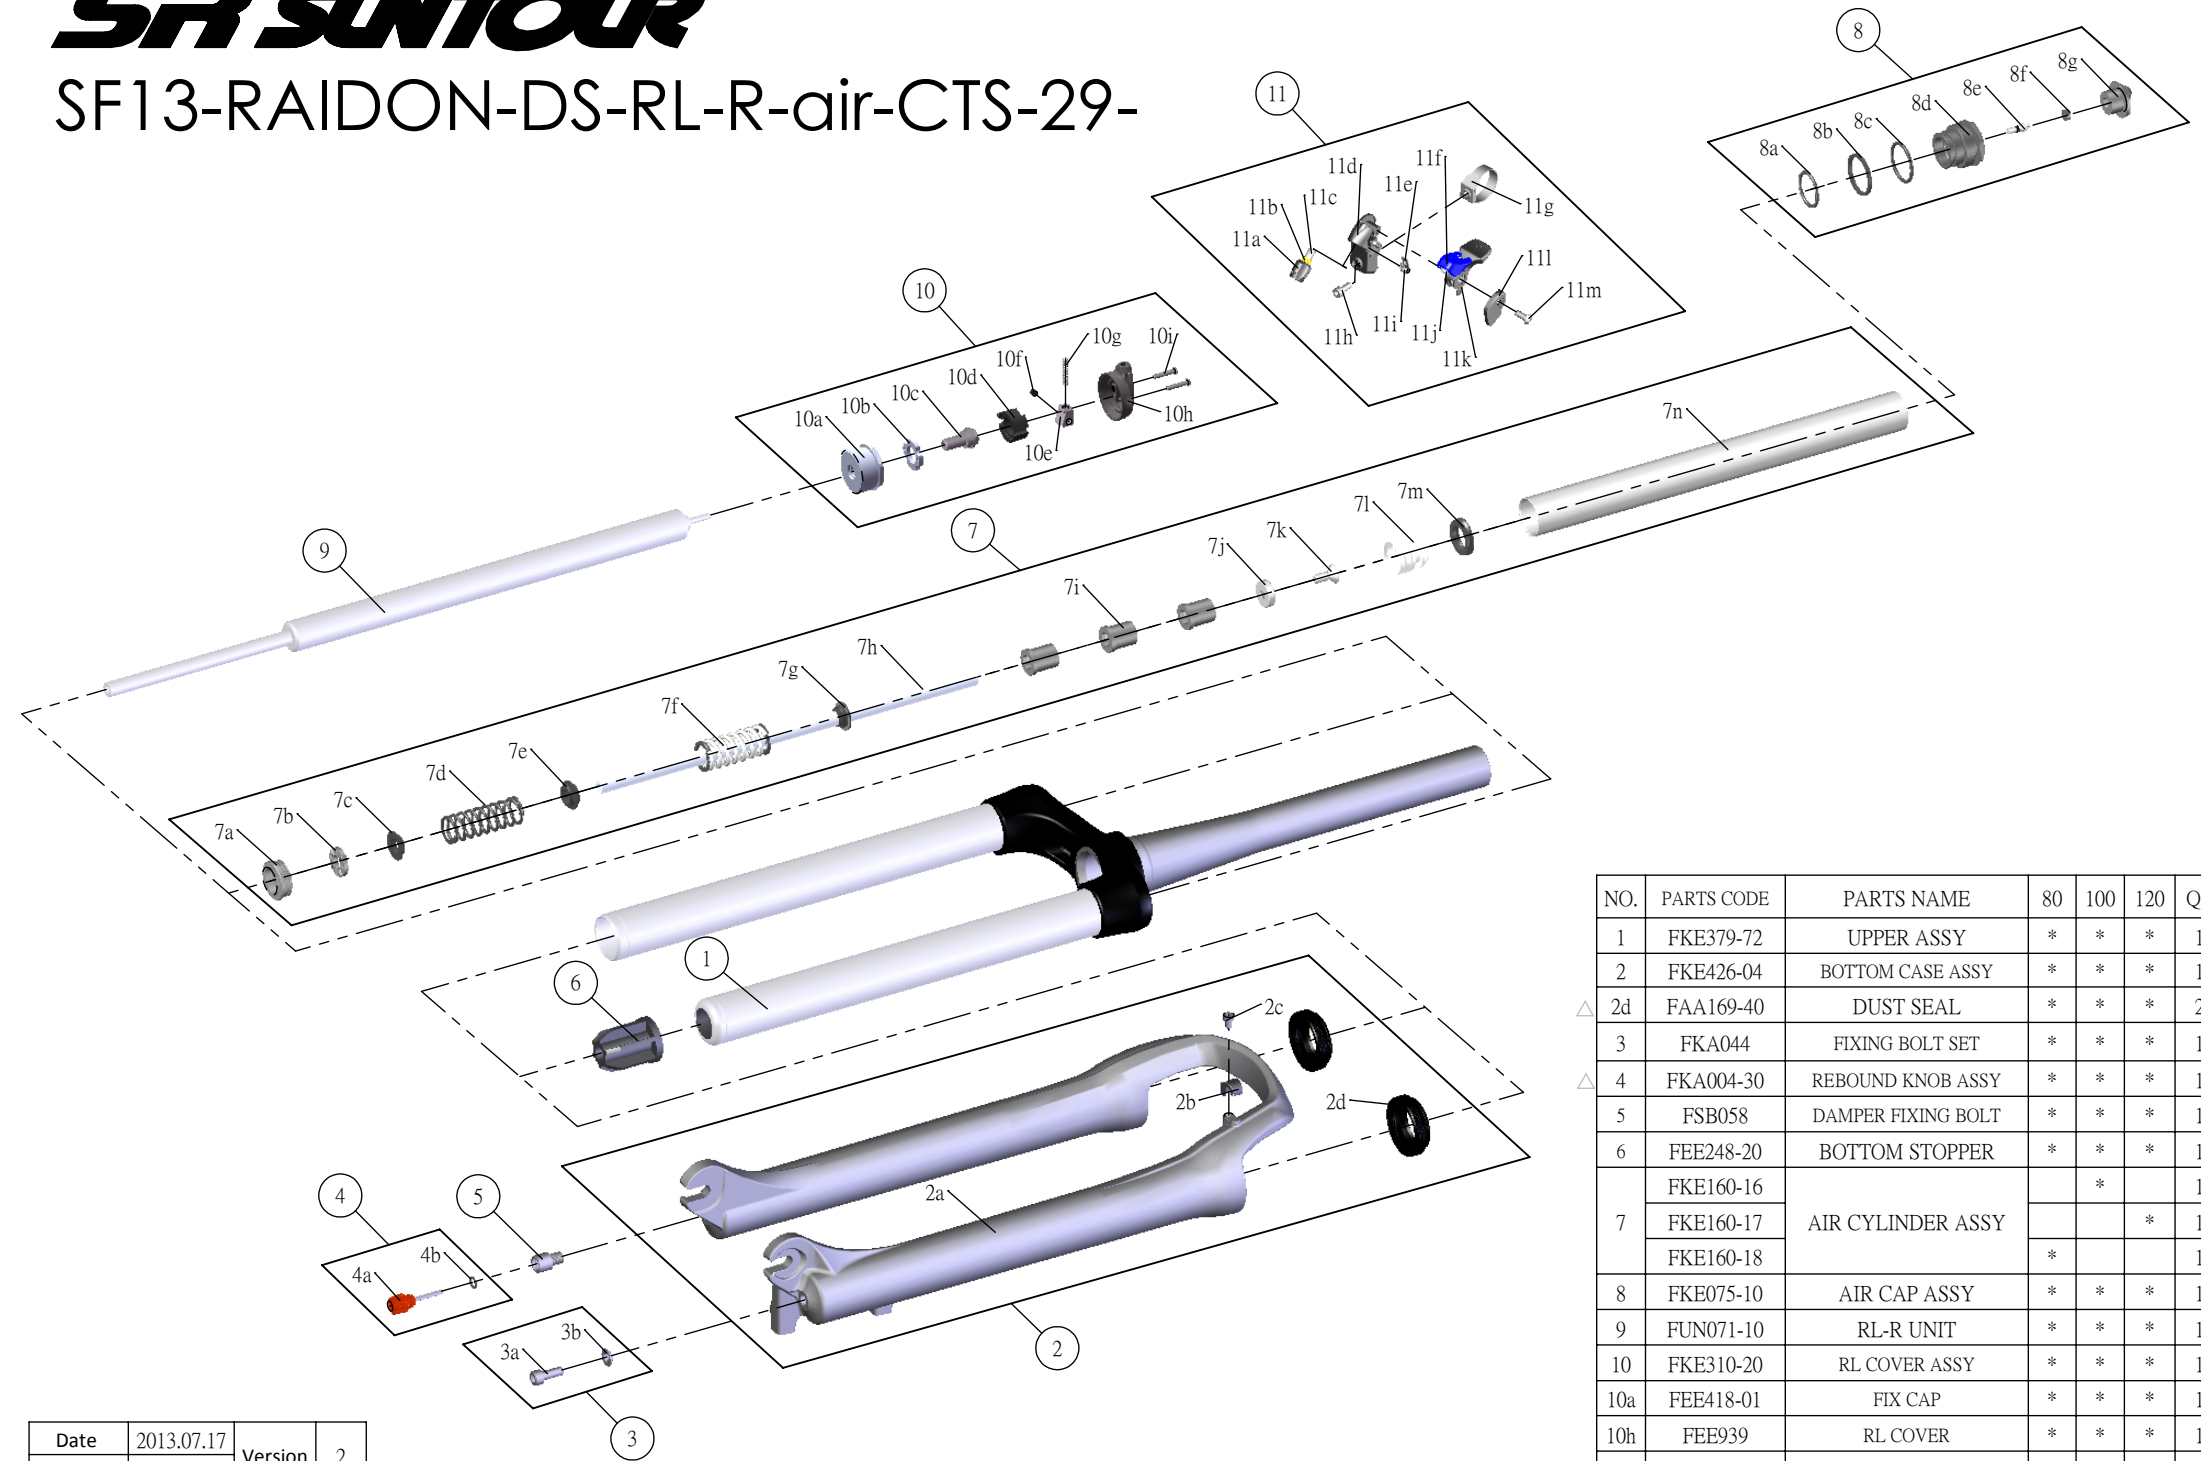

SF SUNTOUR

SF13-RAIDON-DS-RL-R-air-CTS-29-

NO.	PARTS CODE	PARTS NAME	80	100	120	QT
1	FKE379-72	UPPER ASSY	*	*	*	1
2	FKE426-04	BOTTOM CASE ASSY	*	*	*	1
△ 2d	FAA169-40	DUST SEAL	*	*	*	2
3	FKA044	FIXING BOLT SET	*	*	*	1
△ 4	FKA004-30	REBOUND KNOB ASSY	*	*	*	1
5	FSB058	DAMPER FIXING BOLT	*	*	*	1
6	FEE248-20	BOTTOM STOPPER	*	*	*	1
7	FKE160-16	AIR CYLINDER ASSY		*		1
	FKE160-17				*	1
	FKE160-18		*			1
8	FKE075-10	AIR CAP ASSY	*	*	*	1
9	FUN071-10	RL-R UNIT	*	*	*	1
10	FKE310-20	RL COVER ASSY	*	*	*	1
10a	FEE418-01	FIX CAP	*	*	*	1
10h	FEE939	RL COVER	*	*	*	1
11	SL9SC-RLO	REMOTE LEVER ASSY	*	*	*	1