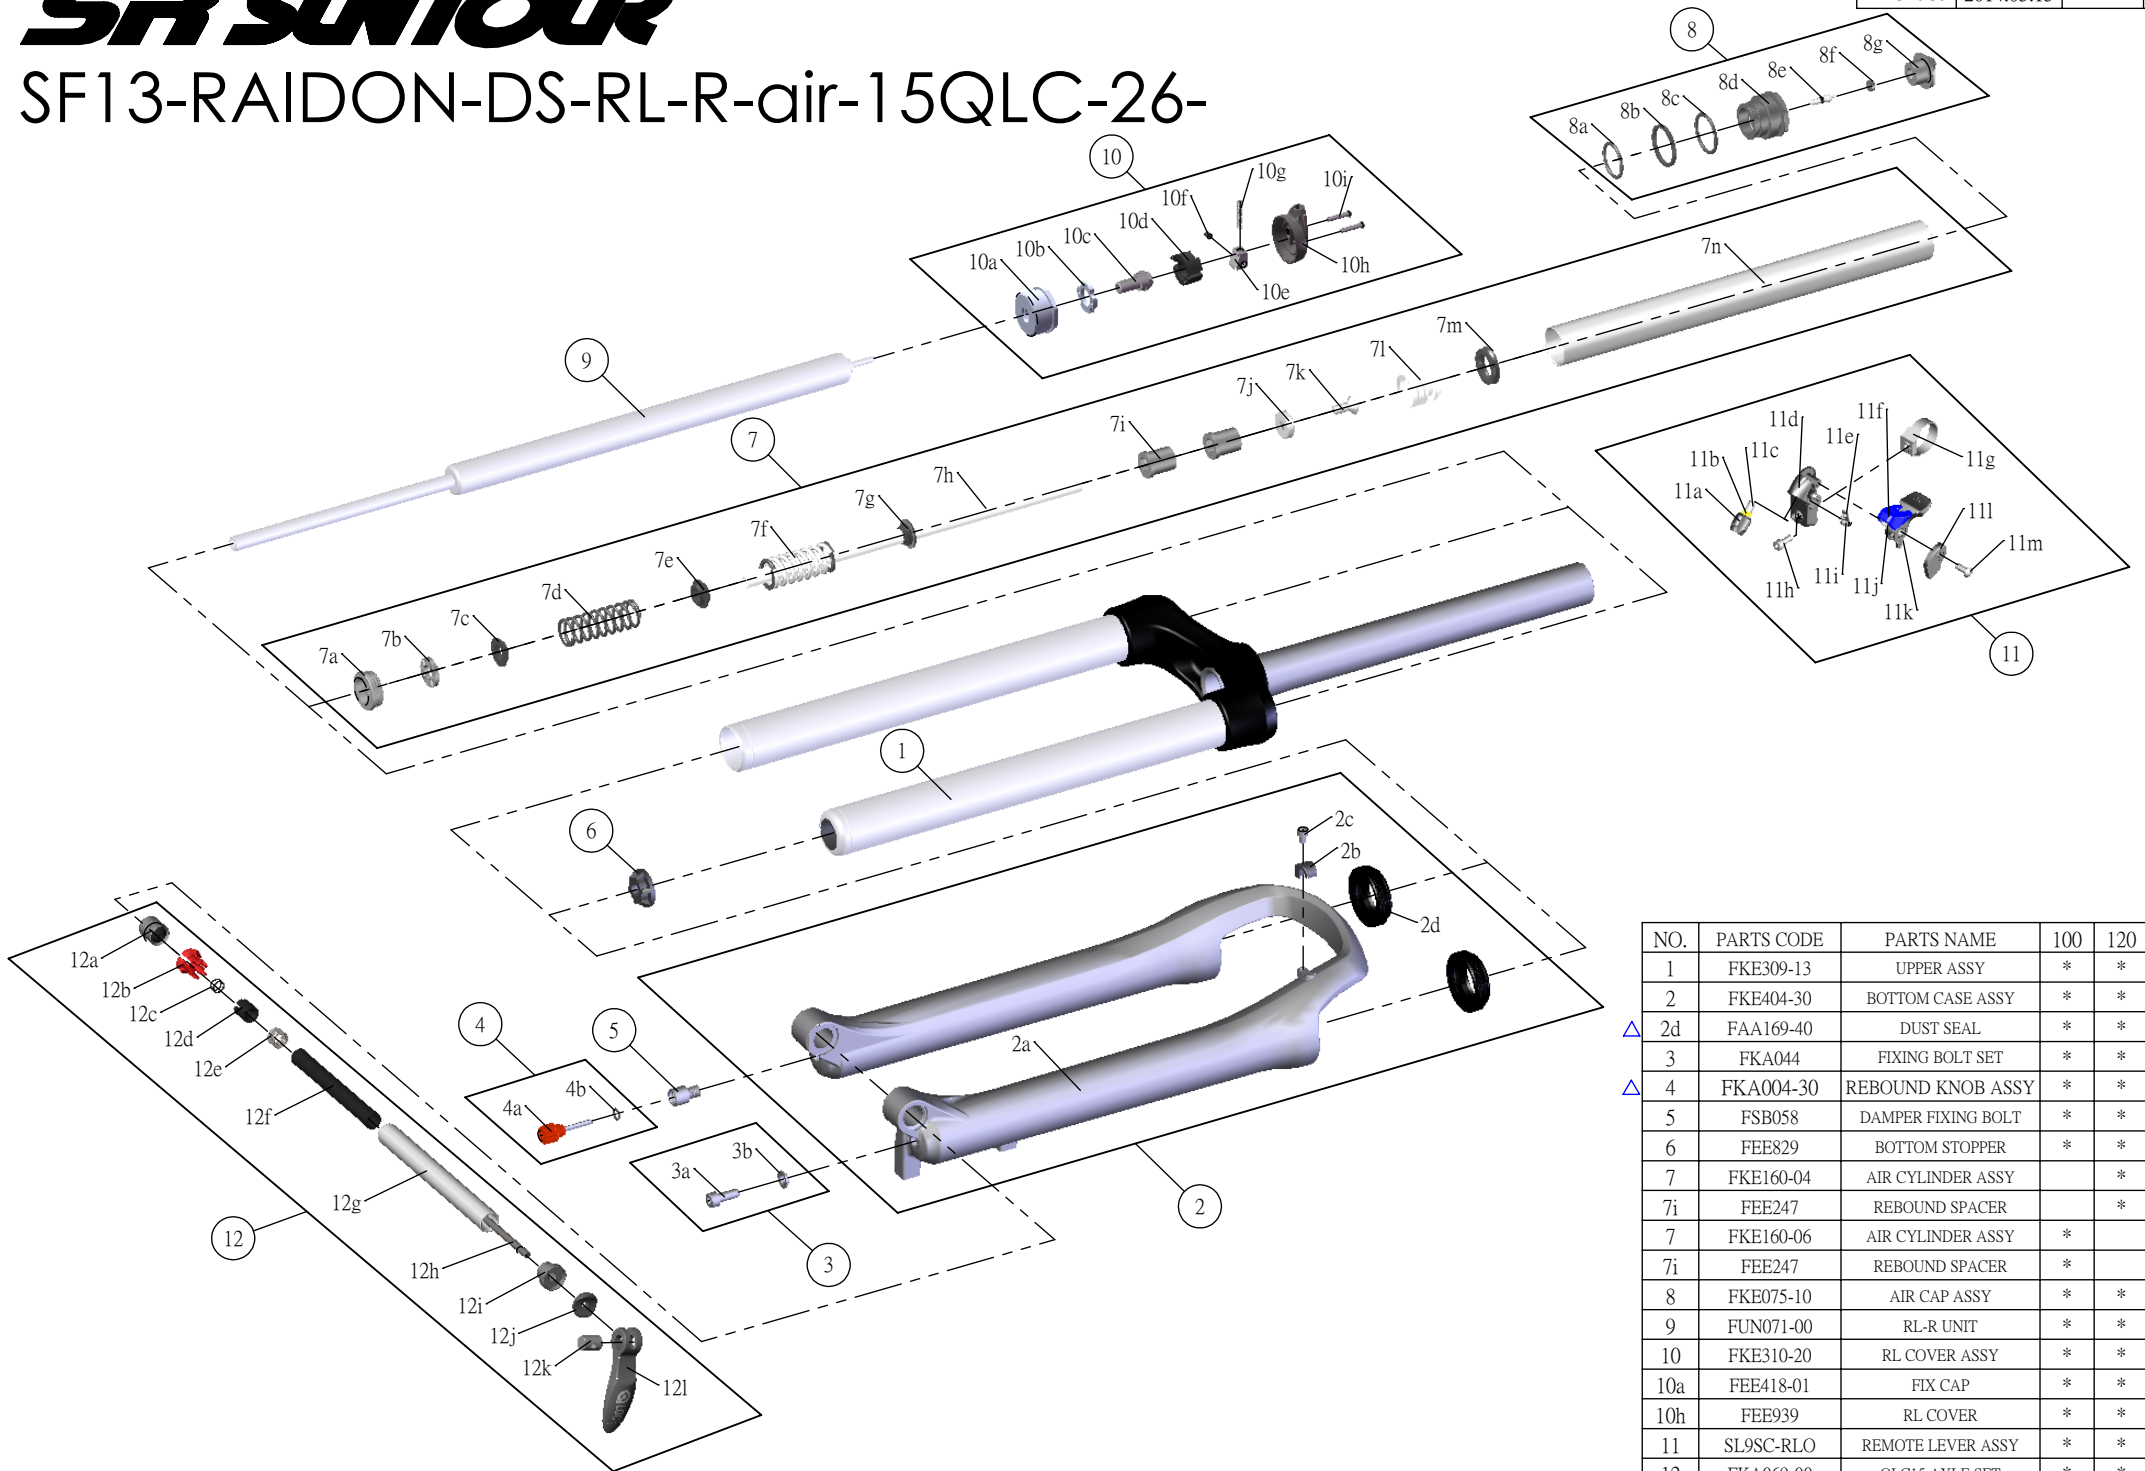

SUNTOUR

SF13-RAIDON-DS-RL-R-air-15QLC-26-

Date	2013.07.17	Version	2
Amended	2014.03.13		

NO.	PARTS CODE	PARTS NAME	100	120	QT
1	FKE309-13	UPPER ASSY	*	*	1
2	FKE404-30	BOTTOM CASE ASSY	*	*	1
2d	FAA169-40	DUST SEAL	*	*	2
3	FKA044	FIXING BOLT SET	*	*	1
4	FKA004-30	REBOUND KNOB ASSY	*	*	1
5	FSB058	DAMPER FIXING BOLT	*	*	1
6	FEE829	BOTTOM STOPPER	*	*	1
7	FKE160-04	AIR CYLINDER ASSY	*		1
7i	FEE247	REBOUND SPACER		*	1
7	FKE160-06	AIR CYLINDER ASSY	*		1
7i	FEE247	REBOUND SPACER	*		2
8	FKE075-10	AIR CAP ASSY	*	*	1
9	FUN071-00	RL-R UNIT	*	*	1
10	FKE310-20	RL COVER ASSY	*	*	1
10a	FEE418-01	FIX CAP	*	*	1
10h	FEE939	RL COVER	*	*	1
11	SL9SC-RLO	REMOTE LEVER ASSY	*	*	1
12	FKA069-00	QLC15 AXLE SET	*	*	1