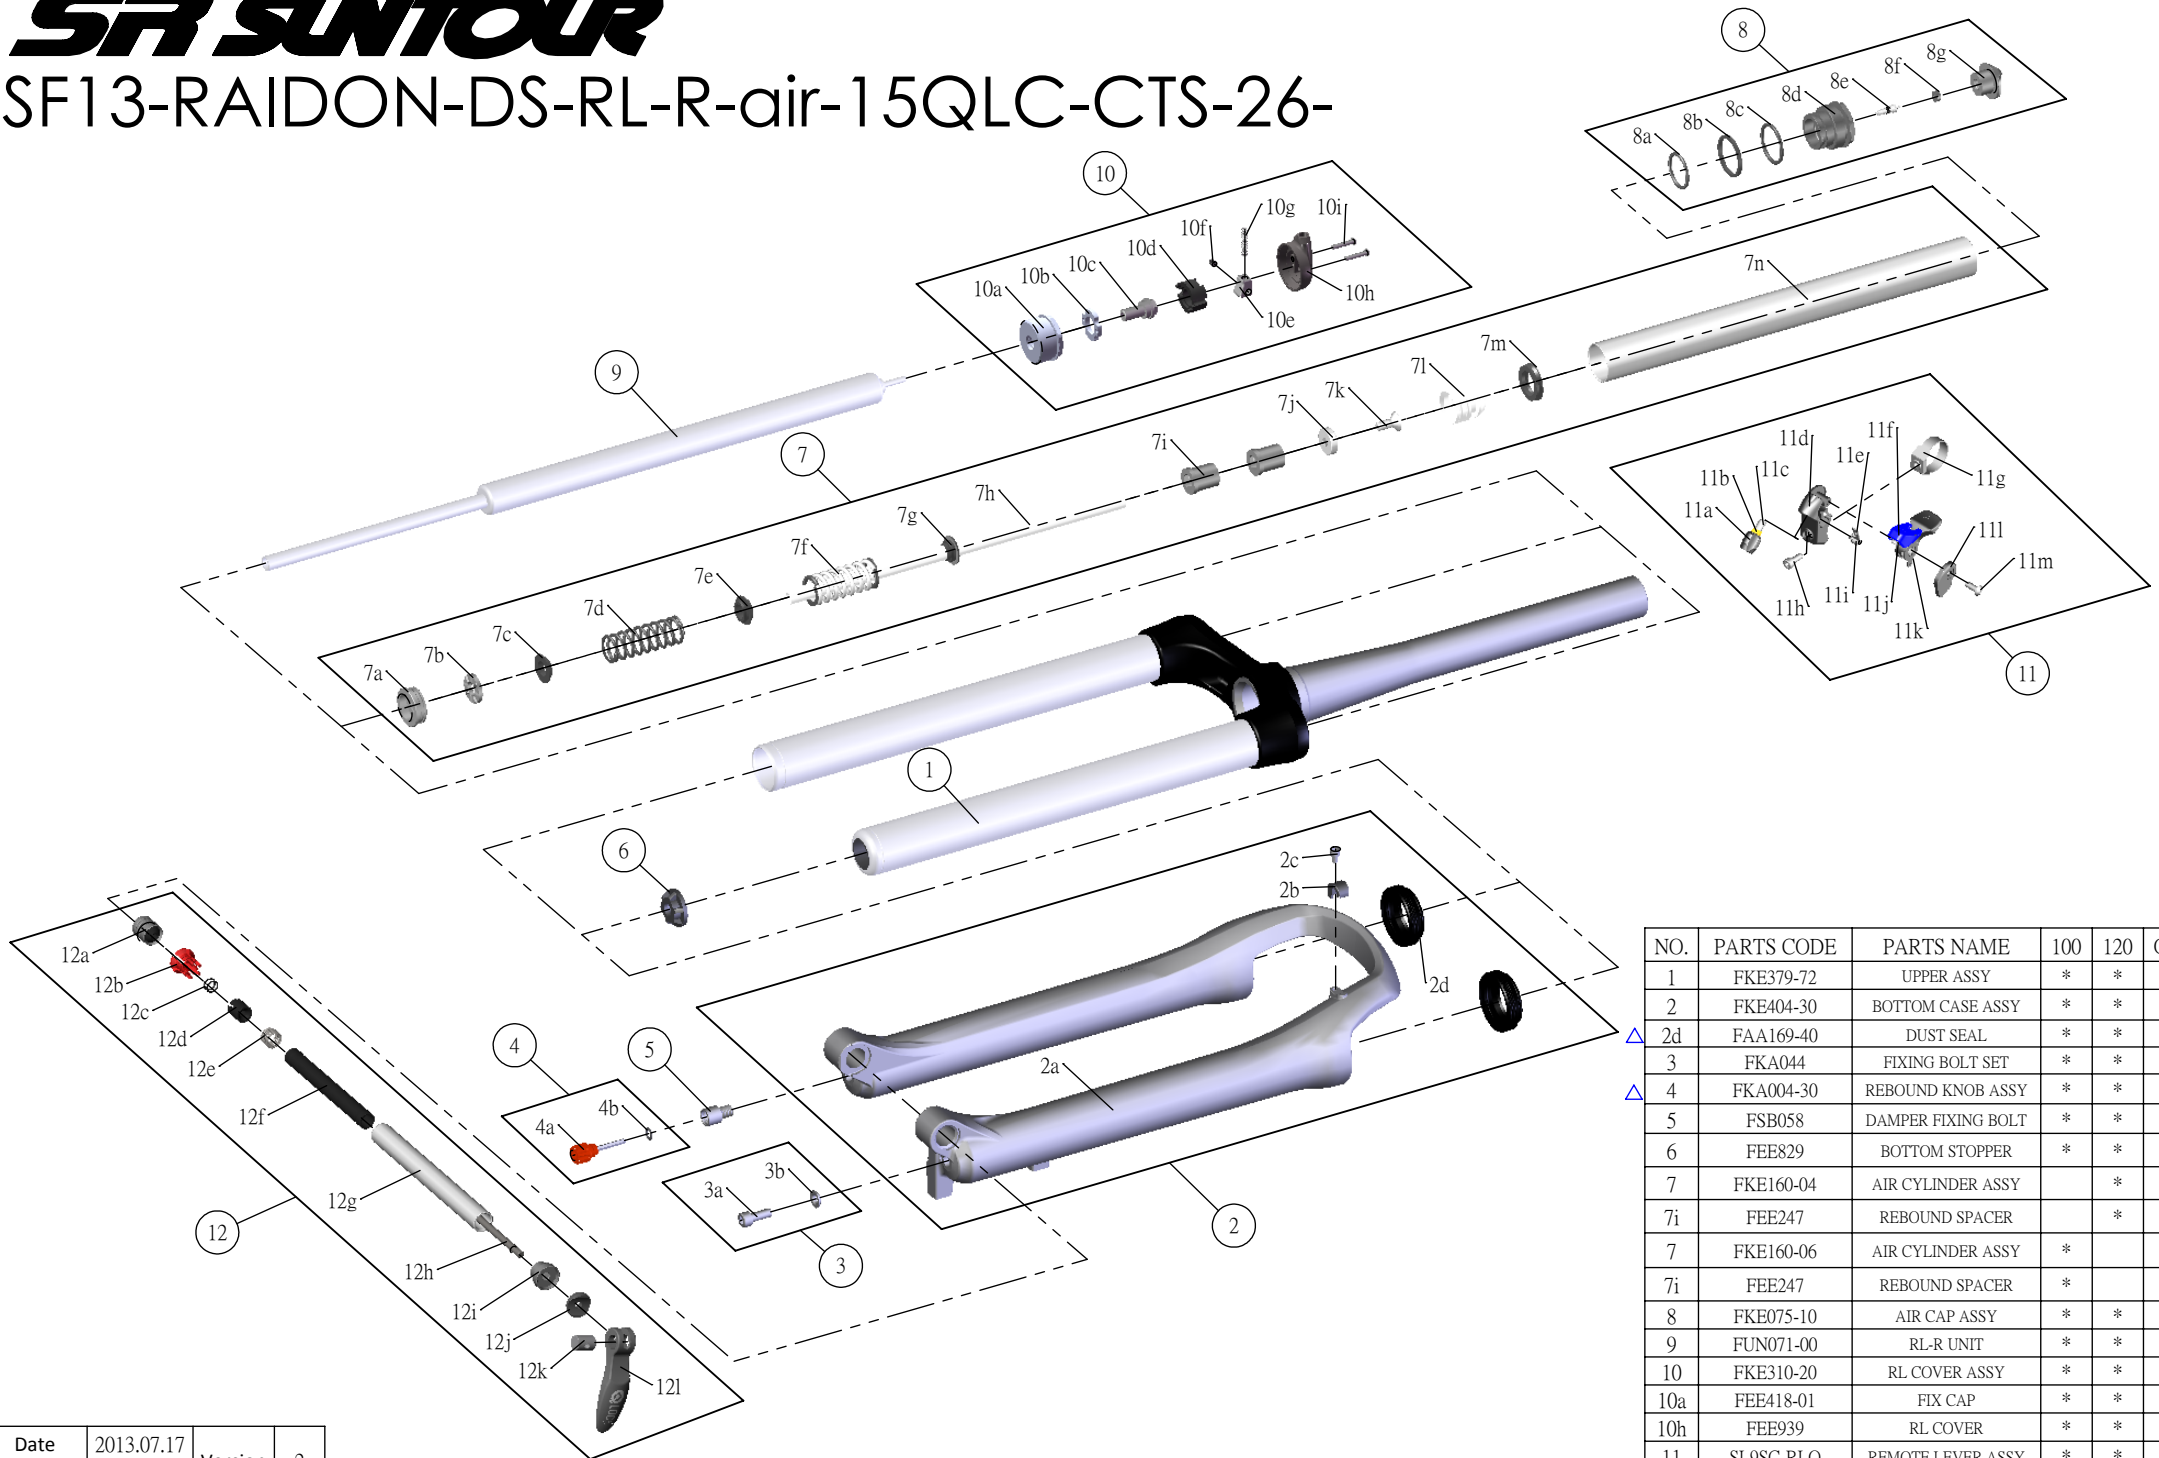

## SF13-RAIDON-DS-RL-R-air-15QLC-CTS-26-

NO.	PARTS CODE	PARTS NAME	100	120	QT
1	FKE379-72	UPPER ASSY	*	*	1
2	FKE404-30	BOTTOM CASE ASSY	*	*	1
2d	FAA169-40	DUST SEAL	*	*	2
3	FKA044	FIXING BOLT SET	*	*	1
4	FKA004-30	REBOUND KNOB ASSY	*	*	1
5	FSB058	DAMPER FIXING BOLT	*	*	1
6	FEE829	BOTTOM STOPPER	*	*	1
7	FKE160-04	AIR CYLINDER ASSY		*	1
7i	FEE247	REBOUND SPACER		*	1
7	FKE160-06	AIR CYLINDER ASSY	*		1
7i	FEE247	REBOUND SPACER	*		2
8	FKE075-10	AIR CAP ASSY	*	*	1
9	FUN071-00	RL-R UNIT	*	*	1
10	FKE310-20	RL COVER ASSY	*	*	1
10a	FEE418-01	FIX CAP	*	*	1
10h	FEE939	RL COVER	*	*	1
11	SL9SC-RLO	REMOTE LEVER ASSY	*	*	1
12	FKA069-00	QLC15 AXLE SET	*	*	1