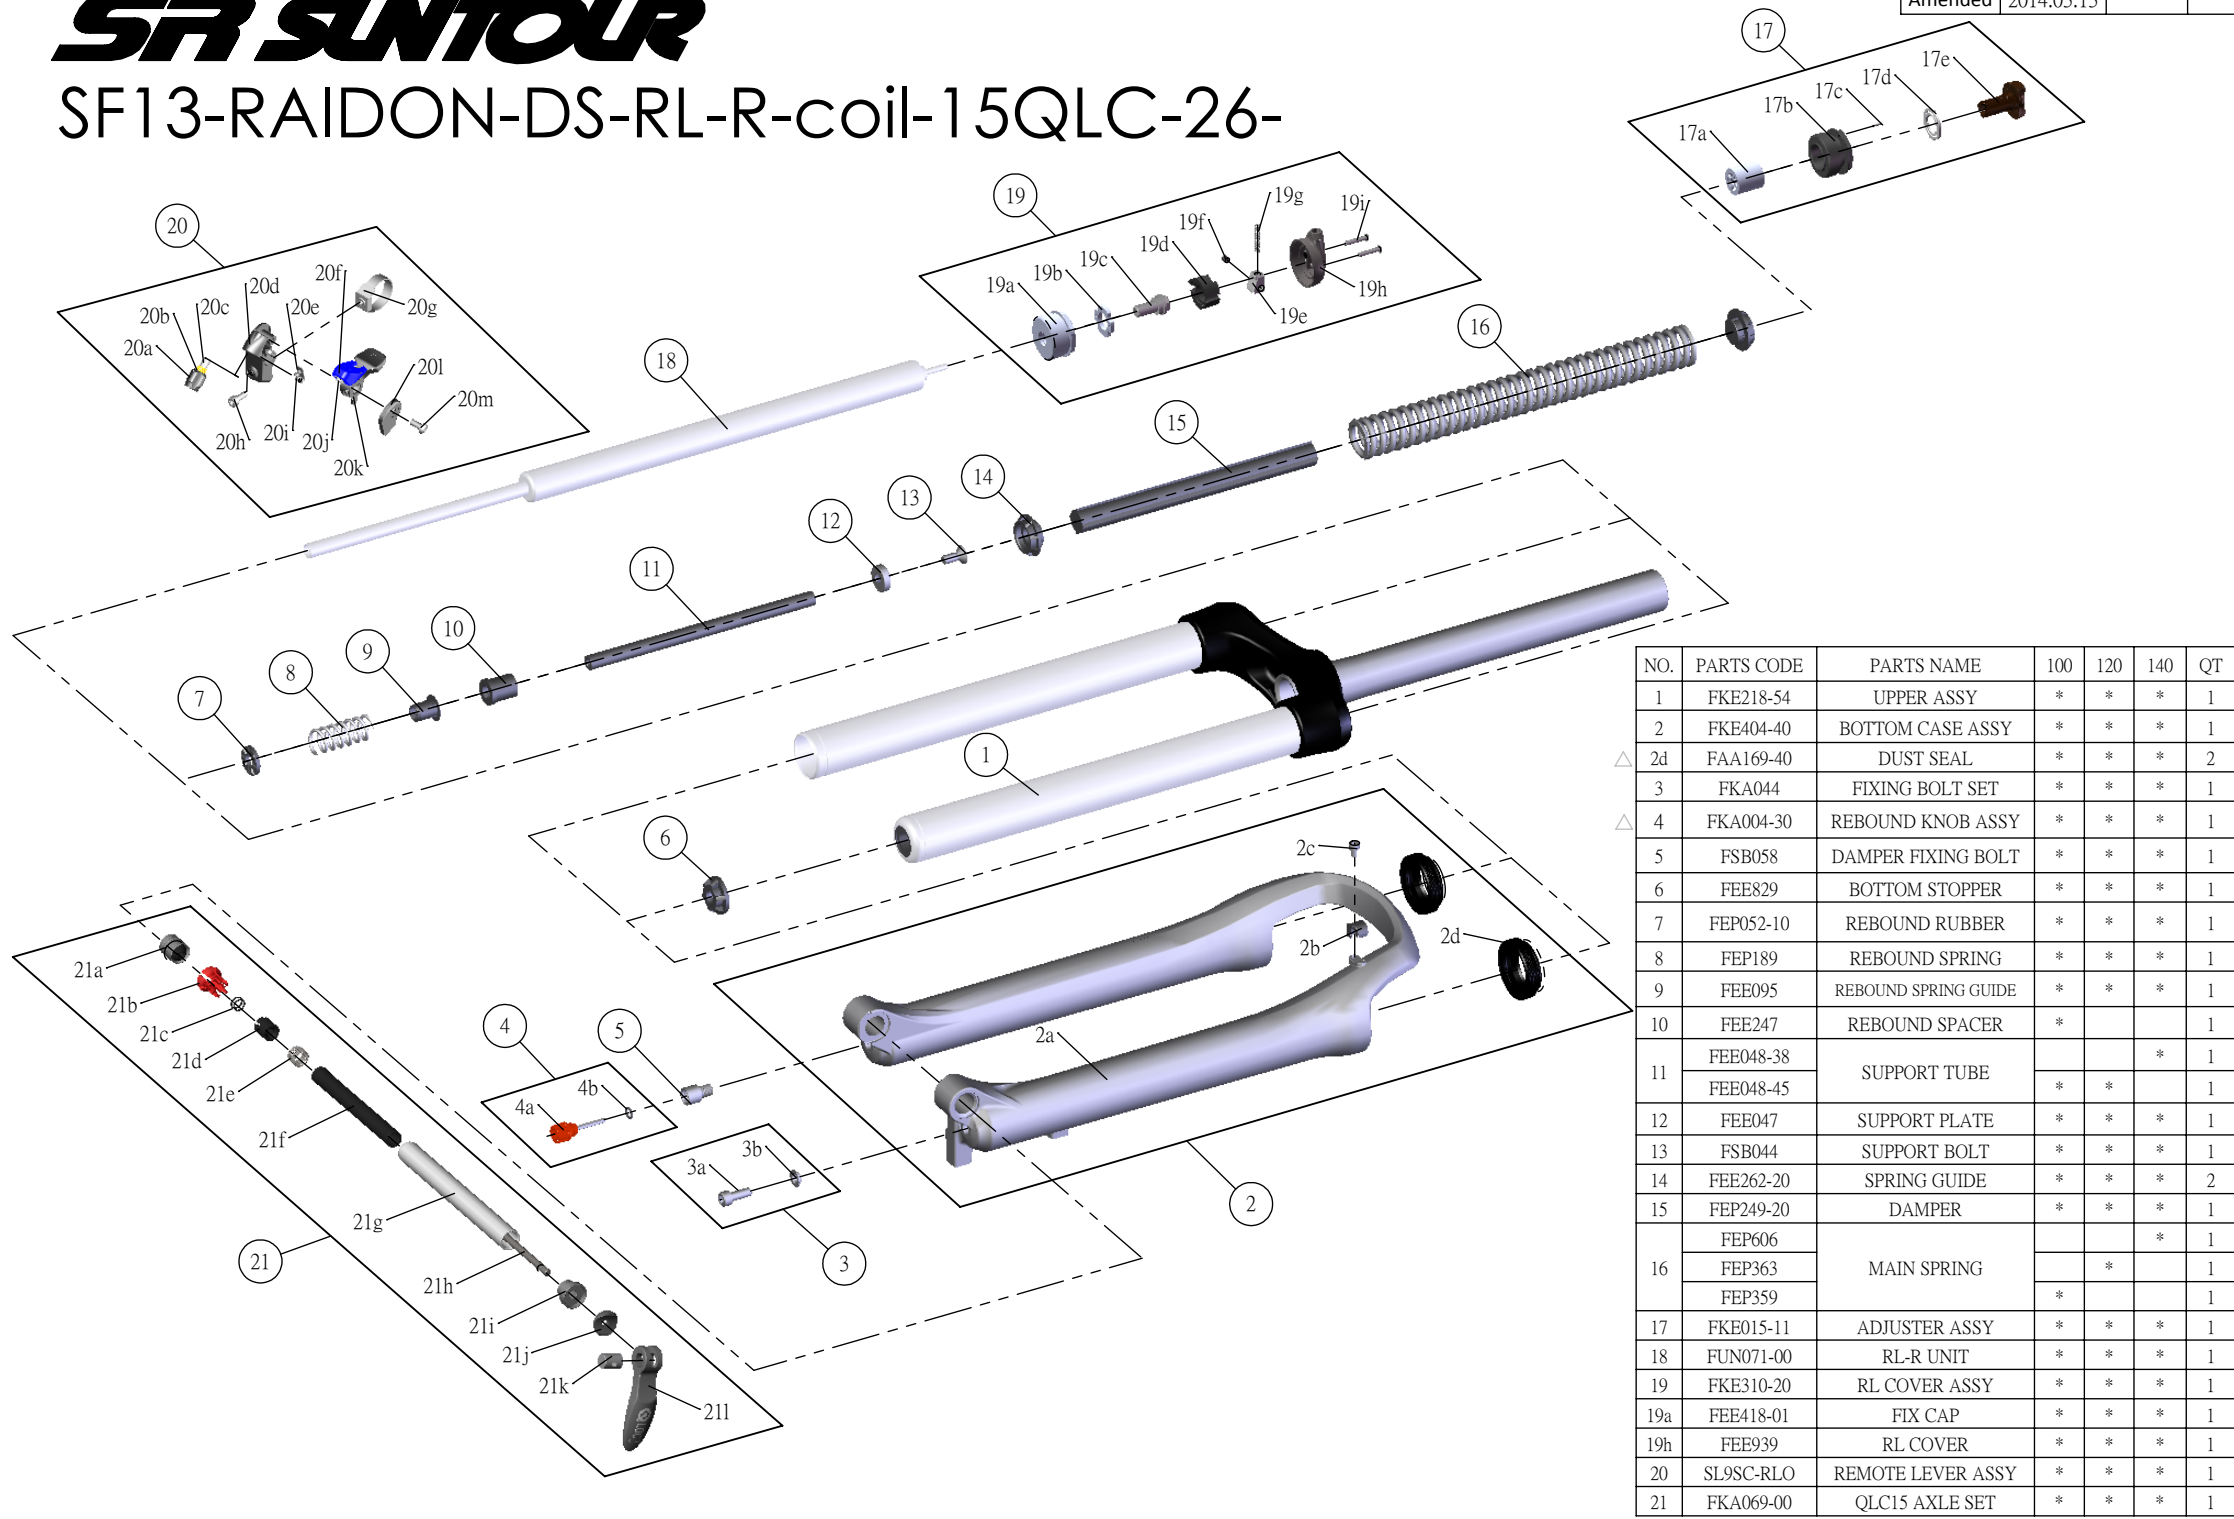

SUNTOUR

SF13-RAIDON-DS-RL-R-coil-15QLC-26-

| | | | |
|---------|------------|---------|---|
| Date | 2013.07.17 | Version | 2 |
| Amended | 2014.03.13 | | |

| NO. | PARTS CODE | PARTS NAME | 100 | 120 | 140 | QT |
|------|------------|----------------------|-----|-----|-----|----|
| 1 | FKE218-54 | UPPER ASSY | * | * | * | 1 |
| 2 | FKE404-40 | BOTTOM CASE ASSY | * | * | * | 1 |
| △ 2d | FAA169-40 | DUST SEAL | * | * | * | 2 |
| 3 | FKA044 | FIXING BOLT SET | * | * | * | 1 |
| △ 4 | FKA004-30 | REBOUND KNOB ASSY | * | * | * | 1 |
| 5 | FSB058 | DAMPER FIXING BOLT | * | * | * | 1 |
| 6 | FEE829 | BOTTOM STOPPER | * | * | * | 1 |
| 7 | FEP052-10 | REBOUND RUBBER | * | * | * | 1 |
| 8 | FEP189 | REBOUND SPRING | * | * | * | 1 |
| 9 | FEE095 | REBOUND SPRING GUIDE | * | * | * | 1 |
| 10 | FEE247 | REBOUND SPACER | * | | | 1 |
| 11 | FEE048-38 | SUPPORT TUBE | | | * | 1 |
| | FEE048-45 | | * | * | | 1 |
| 12 | FEE047 | SUPPORT PLATE | * | * | * | 1 |
| 13 | FSB044 | SUPPORT BOLT | * | * | * | 1 |
| 14 | FEE262-20 | SPRING GUIDE | * | * | * | 2 |
| 15 | FEP249-20 | DAMPER | * | * | * | 1 |
| 16 | FEP606 | MAIN SPRING | | | * | 1 |
| | FEP363 | | | * | | 1 |
| | FEP359 | | * | | | 1 |
| 17 | FKE015-11 | ADJUSTER ASSY | * | * | * | 1 |
| 18 | FUN071-00 | RL-R UNIT | * | * | * | 1 |
| 19 | FKE310-20 | RL COVER ASSY | * | * | * | 1 |
| 19a | FEE418-01 | FIX CAP | * | * | * | 1 |
| 19h | FEE939 | RL COVER | * | * | * | 1 |
| 20 | SL9SC-RLO | REMOTE LEVER ASSY | * | * | * | 1 |
| 21 | FKA069-00 | QLC15 AXLE SET | * | * | * | 1 |