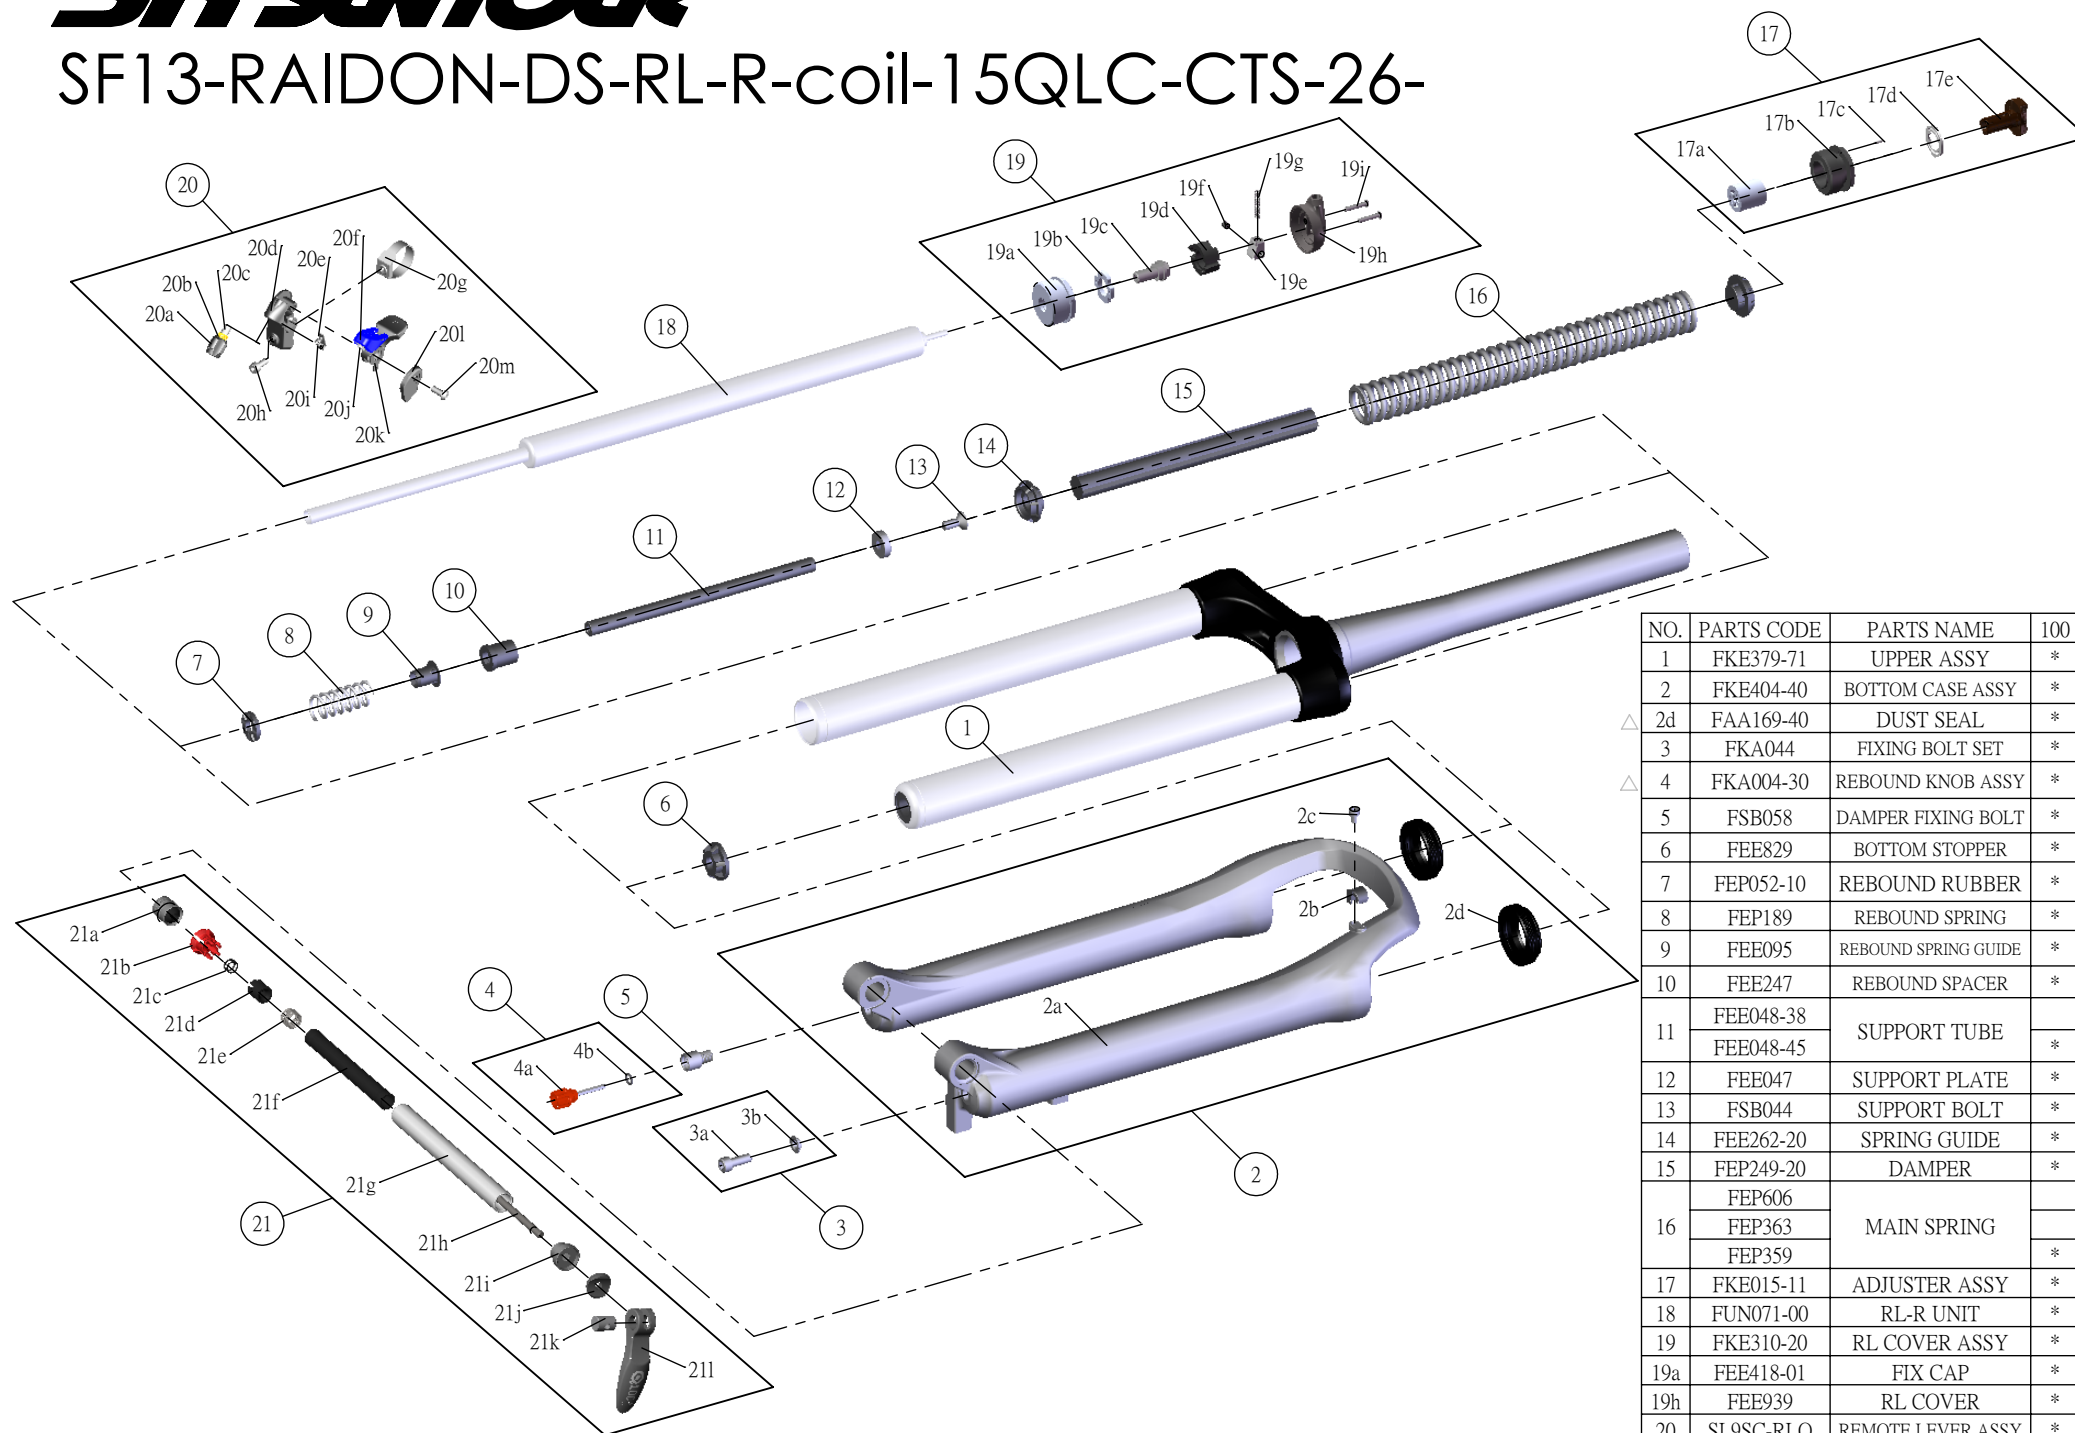

## SF13-RAIDON-DS-RL-R-coil-15QLC-CTS-26-

NO.	PARTS CODE	PARTS NAME	100	120	140	QT
1	FKE379-71	UPPER ASSY	*	*	*	1
2	FKE404-40	BOTTOM CASE ASSY	*	*	*	1
△ 2d	FAA169-40	DUST SEAL	*	*	*	2
3	FKA044	FIXING BOLT SET	*	*	*	1
△ 4	FKA004-30	REBOUND KNOB ASSY	*	*	*	1
5	FSB058	DAMPER FIXING BOLT	*	*	*	1
6	FEE829	BOTTOM STOPPER	*	*	*	1
7	FEP052-10	REBOUND RUBBER	*	*	*	1
8	FEP189	REBOUND SPRING	*	*	*	1
9	FEE095	REBOUND SPRING GUIDE	*	*	*	1
10	FEE247	REBOUND SPACER	*			1
11	FEE048-38	SUPPORT TUBE			*	1
	FEE048-45		*	*		1
12	FEE047	SUPPORT PLATE	*	*	*	1
13	FSB044	SUPPORT BOLT	*	*	*	1
14	FEE262-20	SPRING GUIDE	*	*	*	2
15	FEP249-20	DAMPER	*	*	*	1
16	FEP606	MAIN SPRING			*	1
	FEP363		*	*		1
	FEP359		*	*		1
17	FKE015-11	ADJUSTER ASSY	*	*	*	1
18	FUN071-00	RL-R UNIT	*	*	*	1
19	FKE310-20	RL COVER ASSY	*	*	*	1
19a	FEE418-01	FIX CAP	*	*	*	1
19h	FEE939	RL COVER	*	*	*	1
20	SL9SC-RLO	REMOTE LEVER ASSY	*	*	*	1
21	FKA069-00	QLC15 AXLE SET	*	*	*	1