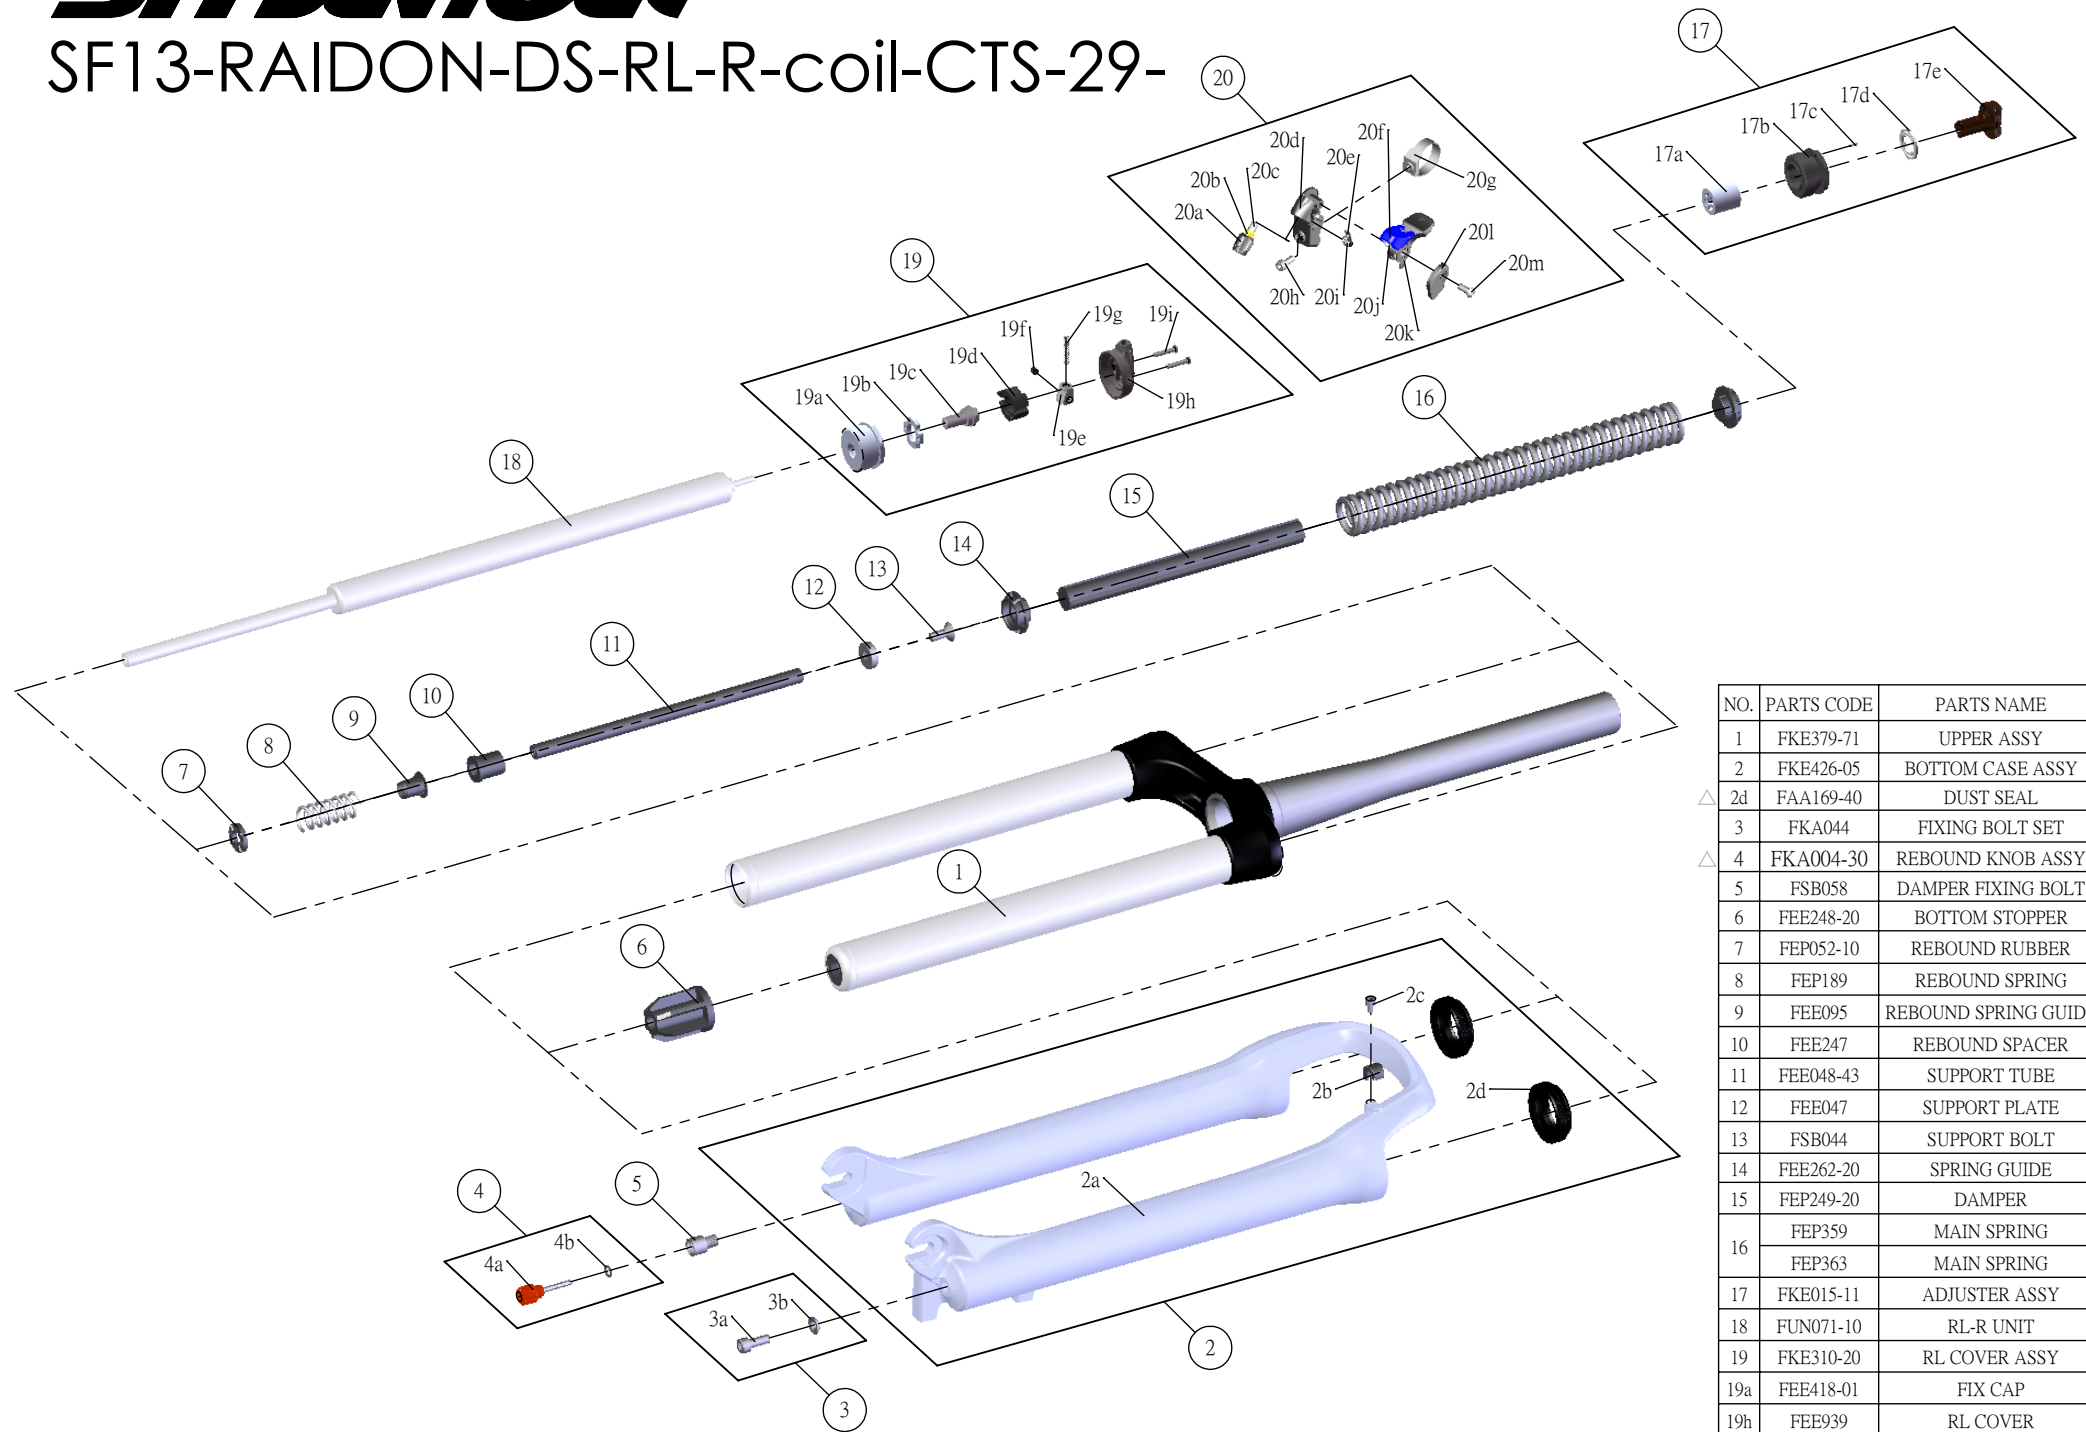

## SF13-RAIDON-DS-RL-R-coil-CTS-29-

Date	2013.07.17	Version	2
Amended	2014.03.17		

NO.	PARTS CODE	PARTS NAME	100	120	QT
1	FKE379-71	UPPER ASSY	*	*	1
2	FKE426-05	BOTTOM CASE ASSY	*	*	1
△ 2d	FAA169-40	DUST SEAL	*	*	2
3	FKA044	FIXING BOLT SET	*	*	1
△ 4	FKA004-30	REBOUND KNOB ASSY	*	*	1
5	FSB058	DAMPER FIXING BOLT	*	*	1
6	FEE248-20	BOTTOM STOPPER	*	*	1
7	FEP052-10	REBOUND RUBBER	*	*	1
8	FEP189	REBOUND SPRING	*	*	1
9	FEE095	REBOUND SPRING GUIDE	*	*	1
10	FEE247	REBOUND SPACER	*		1
11	FEE048-43	SUPPORT TUBE	*	*	1
12	FEE047	SUPPORT PLATE	*	*	1
13	FSB044	SUPPORT BOLT	*	*	1
14	FEE262-20	SPRING GUIDE	*	*	2
15	FEP249-20	DAMPER	*	*	1
16	FEP359	MAIN SPRING	*		1
	FEP363	MAIN SPRING		*	1
17	FKE015-11	ADJUSTER ASSY	*	*	1
18	FUN071-10	RL-R UNIT	*	*	1
19	FKE310-20	RL COVER ASSY	*	*	1
19a	FEE418-01	FIX CAP	*	*	1
19h	FEE939	RL COVER	*	*	1
20	SL9SC-RLO	REMOTE LEVER ASSY	*	*	1