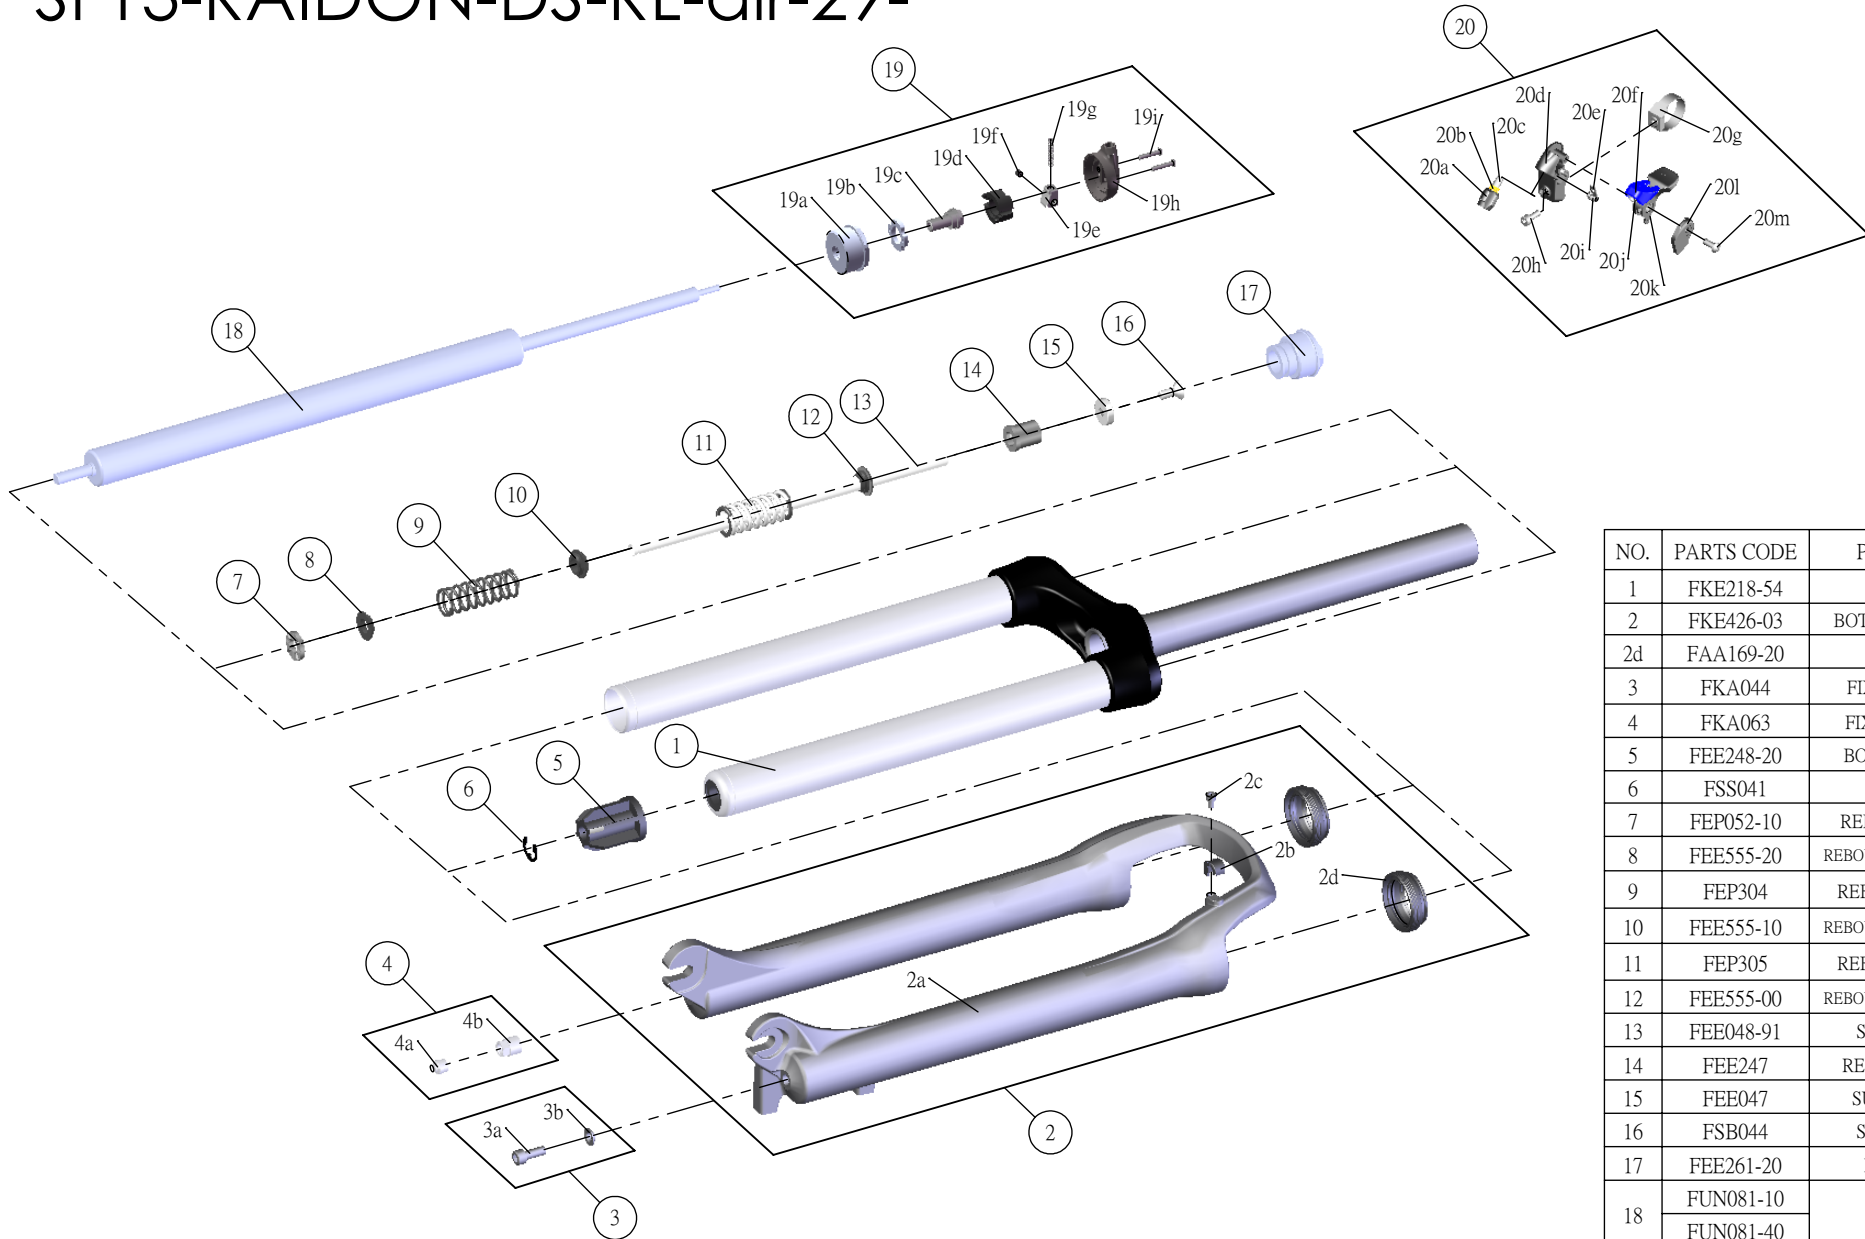

## SF13-RAIDON-DS-RL-air-29-

Date	2013.07.17	Version	1
Amended			

NO.	PARTS CODE	PARTS NAME	100	120	QT
1	FKE218-54	UPPER ASSY	*	*	1
2	FKE426-03	BOTTOM CASE ASSY	*	*	1
2d	FAA169-20	DUST SEAL	*	*	2
3	FKA044	FIXING BOLT SET	*	*	1
4	FKA063	FIXING NUT ASSY	*	*	1
5	FEE248-20	BOTTOM STOPPER	*	*	1
6	FSS041	E RING	*	*	1
7	FEP052-10	REBOUND RUBBER	*	*	1
8	FEE555-20	REBOUND SPRING GUIDE 3	*	*	1
9	FEP304	REBOUND SPRING 1	*	*	1
10	FEE555-10	REBOUND SPRING GUIDE 2	*	*	1
11	FEP305	REBOUND SPRING 2	*	*	1
12	FEE555-00	REBOUND SPRING GUIDE 1	*	*	1
13	FEE048-91	SUPPORT TUBE	*	*	1
14	FEE247	REBOUND SPACER	*		1
15	FEE047	SUPPORT PLATE	*	*	1
16	FSB044	SUPPORT BOLT	*	*	1
17	FEE261-20	DAMPER CAP	*	*	1
18	FUN081-10	RL-Air UNIT		*	1
	FUN081-40		*		1
19	FKE310-20	RL COVER ASSY	*	*	1
19a	FEE418-01	FIX CAP	*	*	1
19h	FEE939	RL COVER	*	*	1
20	SL9SC-RLO	REMOTE LEVER ASSY	*	*	1