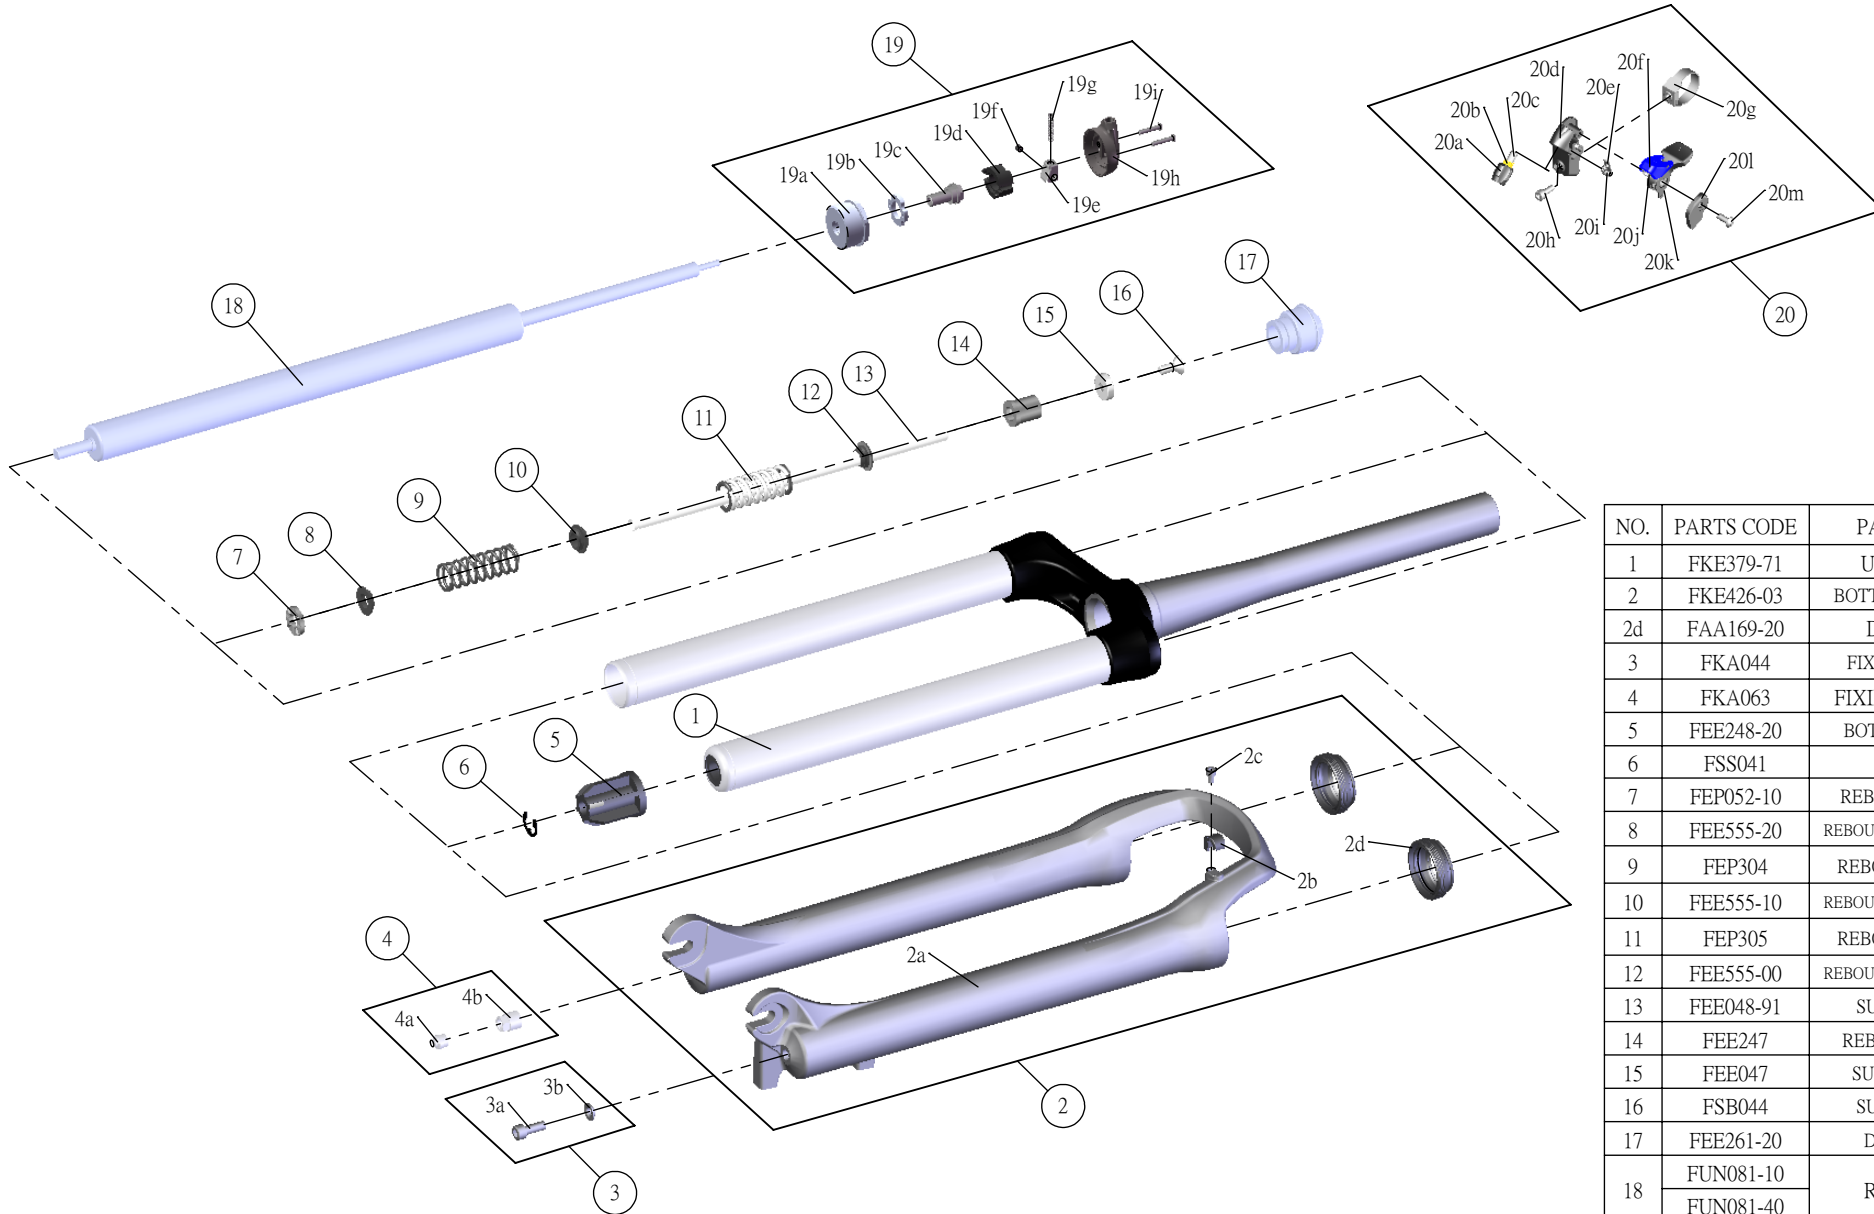

SUNTOUR

SF13-RAIDON-DS-RL-air-CTS-29-

Date	2013.07.17	Version	1
Amended			

NO.	PARTS CODE	PARTS NAME	100	120	QT
1	FKE379-71	UPPER ASSY	*	*	1
2	FKE426-03	BOTTOM CASE ASSY	*	*	1
2d	FAA169-20	DUST SEAL	*	*	2
3	FKA044	FIXING BOLT SET	*	*	1
4	FKA063	FIXING NUT ASSY	*	*	1
5	FEE248-20	BOTTOM STOPPER	*	*	1
6	FSS041	E RING	*	*	1
7	FEP052-10	REBOUND RUBBER	*	*	1
8	FEE555-20	REBOUND SPRING GUIDE 3	*	*	1
9	FEP304	REBOUND SPRING 1	*	*	1
10	FEE555-10	REBOUND SPRING GUIDE 2	*	*	1
11	FEP305	REBOUND SPRING 2	*	*	1
12	FEE555-00	REBOUND SPRING GUIDE 1	*	*	1
13	FEE048-91	SUPPORT TUBE	*	*	1
14	FEE247	REBOUND SPACER	*		1
15	FEE047	SUPPORT PLATE	*	*	1
16	FSB044	SUPPORT BOLT	*	*	1
17	FEE261-20	DAMPER CAP	*	*	1
18	FUN081-10	RL-Air UNIT		*	1
	FUN081-40		*		1
19	FKE310-20	RL COVER ASSY	*	*	1
19a	FEE418-01	FIX CAP	*	*	1
19h	FEE939	RL COVER	*	*	1
20	SL9SC-RLO	REMOTE LEVER ASSY	*	*	1