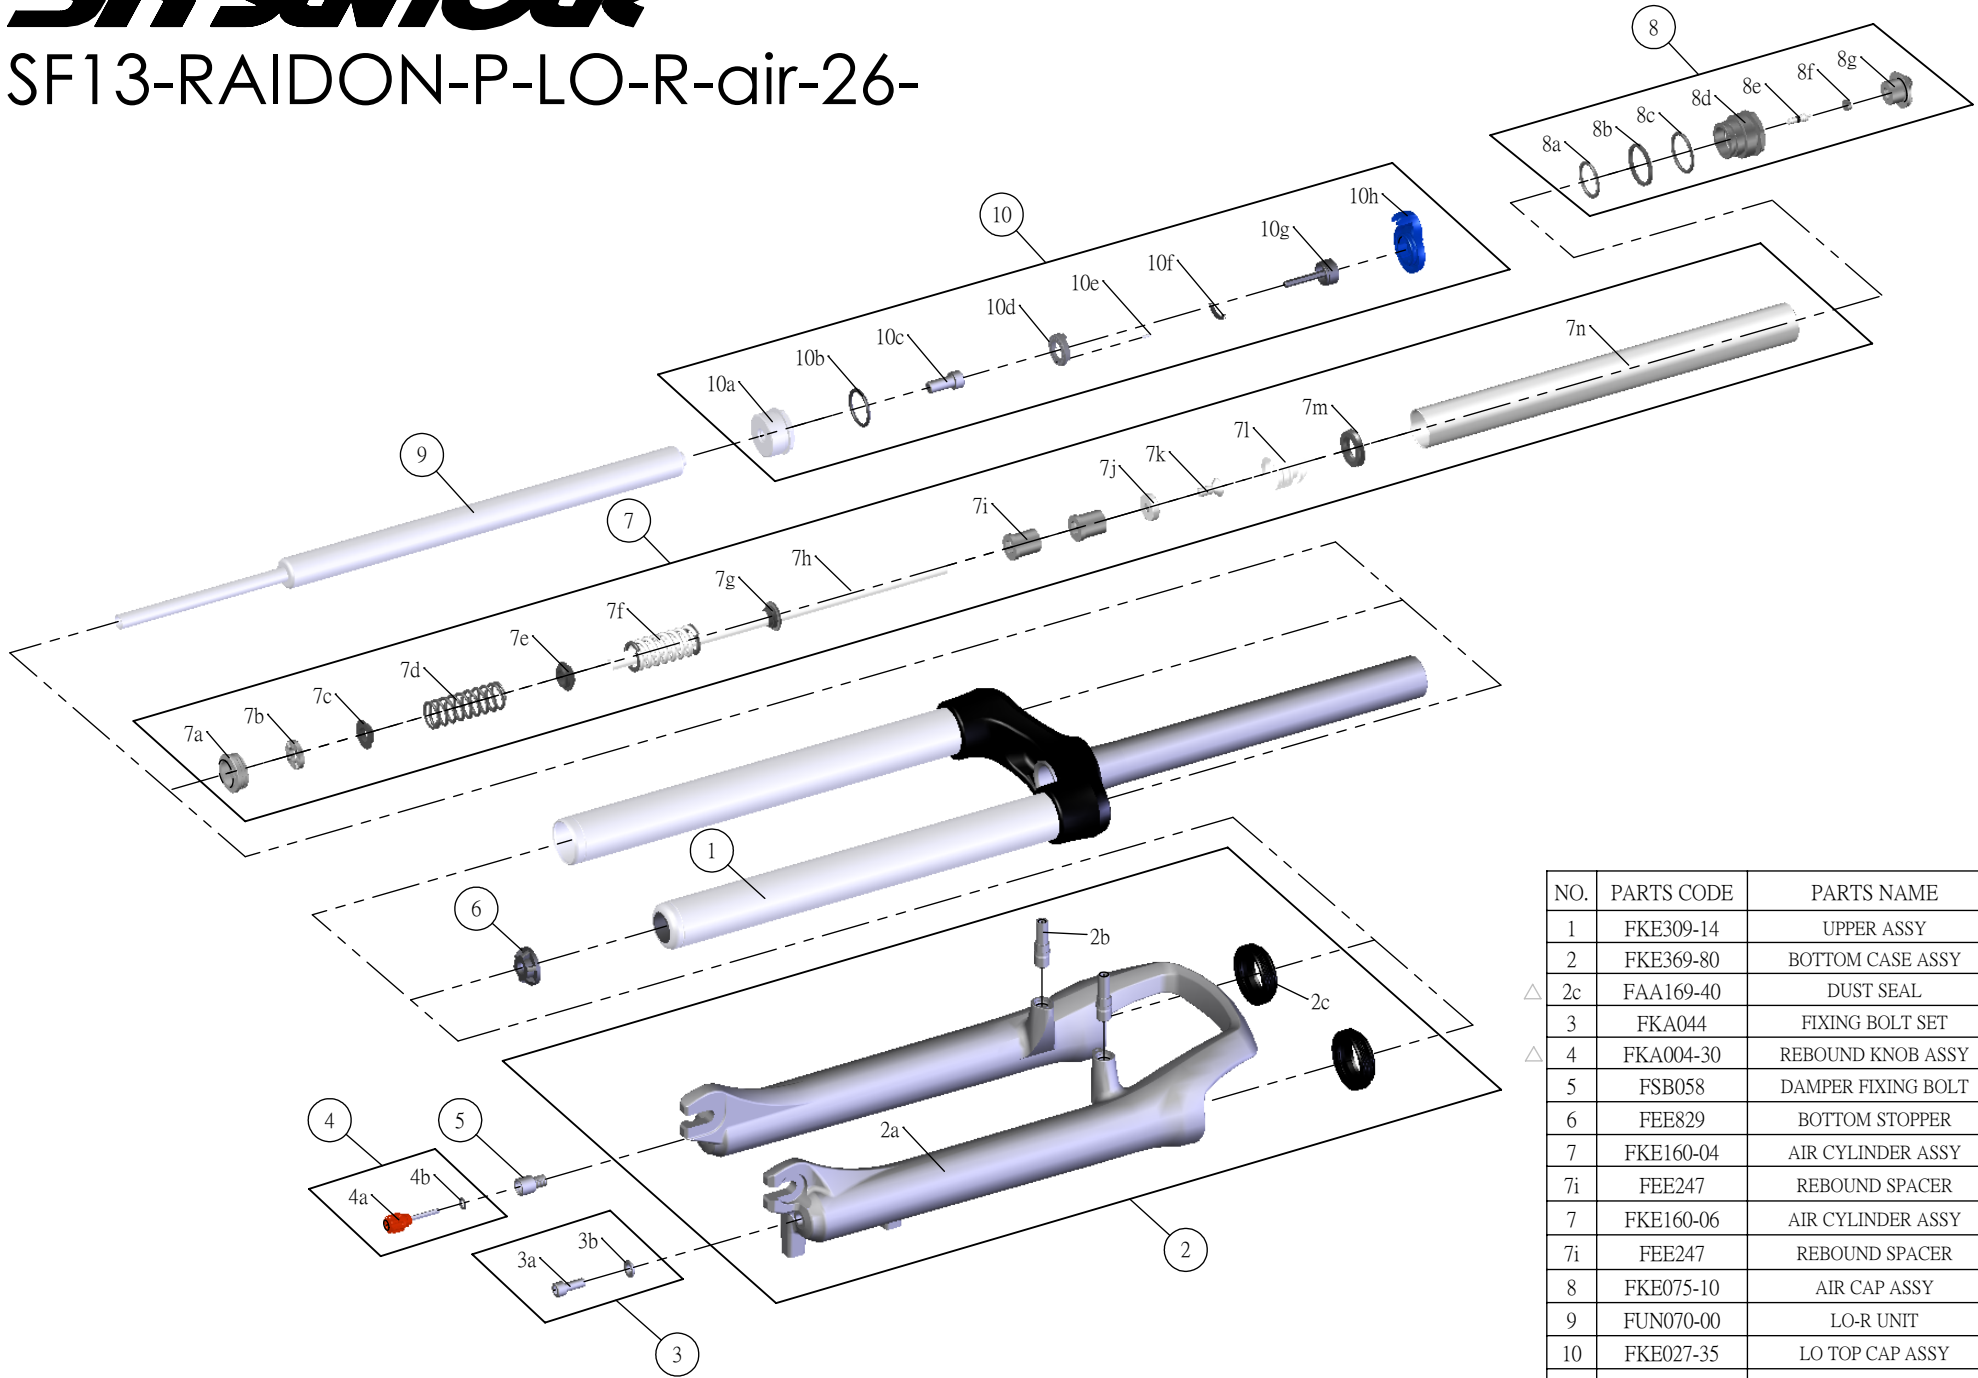

SUNTOUR

SF13-RAIDON-P-LO-R-air-26-

Date	2013.07.17	Version	2
Amended	2014.03.13		

NO.	PARTS CODE	PARTS NAME	100	120	QT
1	FKE309-14	UPPER ASSY	*	*	1
2	FKE369-80	BOTTOM CASE ASSY	*	*	1
△ 2c	FAA169-40	DUST SEAL	*	*	2
3	FKA044	FIXING BOLT SET	*	*	1
△ 4	FKA004-30	REBOUND KNOB ASSY	*	*	1
5	FSB058	DAMPER FIXING BOLT	*	*	1
6	FEE829	BOTTOM STOPPER	*	*	1
7	FKE160-04	AIR CYLINDER ASSY		*	1
7i	FEE247	REBOUND SPACER		*	1
7	FKE160-06	AIR CYLINDER ASSY	*		1
7i	FEE247	REBOUND SPACER	*		2
8	FKE075-10	AIR CAP ASSY	*	*	1
9	FUN070-00	LO-R UNIT	*	*	1
10	FKE027-35	LO TOP CAP ASSY	*	*	1
10a	FEE260-10	ADJUST CAP	*	*	1
10g	FKA066	ADJUST CORE ASSY	*	*	1
10h	FEE938	LOCKOUT KNOB	*	*	1