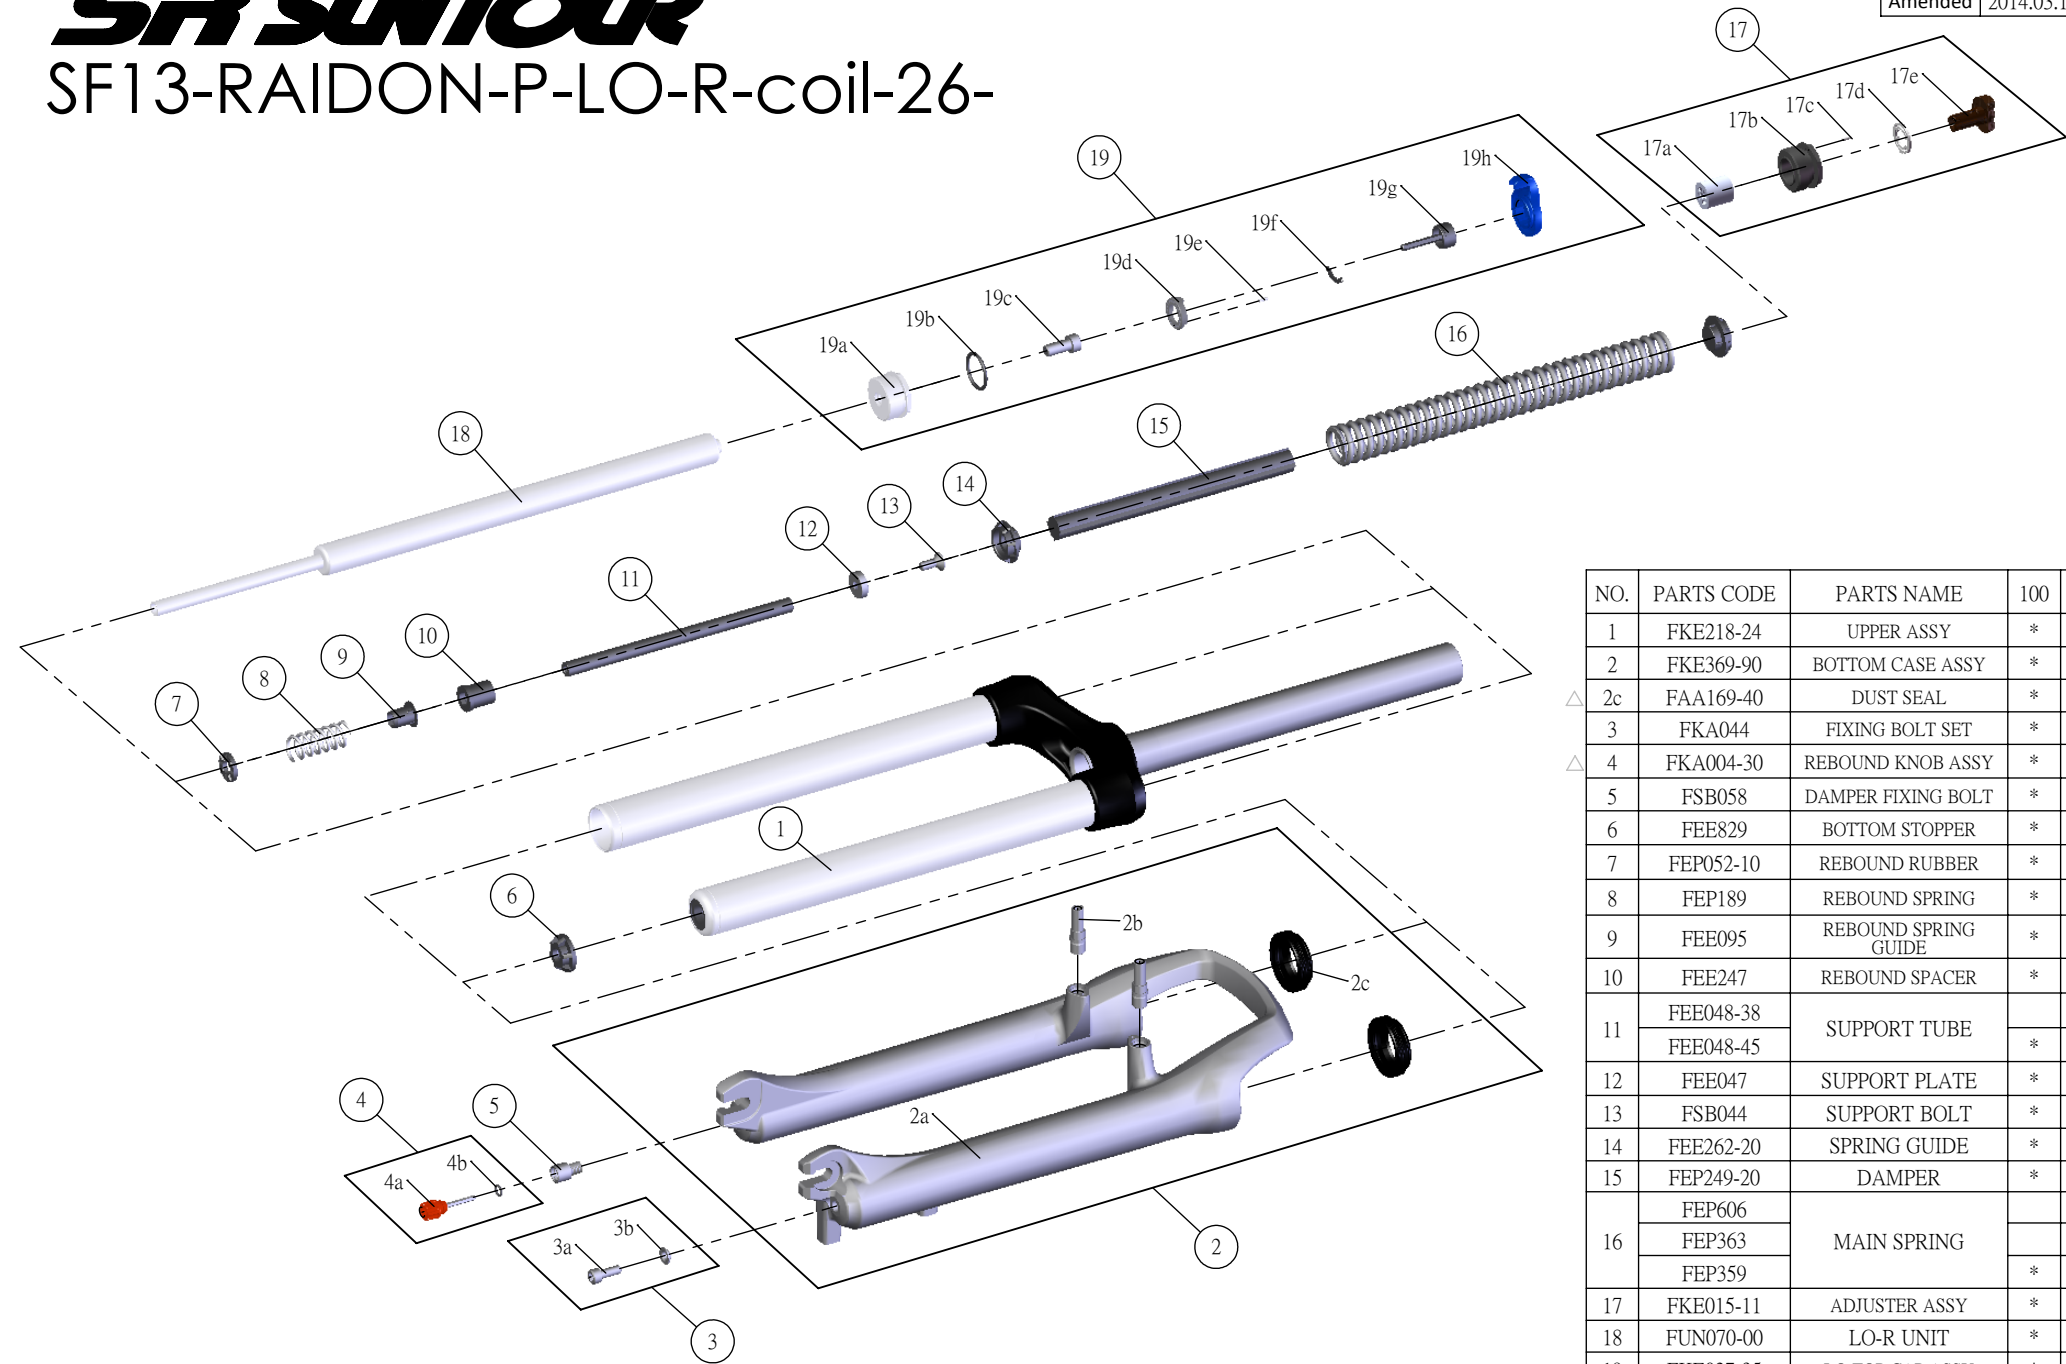

# SR SUNTOUR

## SF13-RAIDON-P-LO-R-coil-26-

Date	2013.07.17	Version	2
Amended	2014.03.13		

NO.	PARTS CODE	PARTS NAME	100	120	140	QT
1	FKE218-24	UPPER ASSY	*	*	*	1
2	FKE369-90	BOTTOM CASE ASSY	*	*	*	1
△ 2c	FAA169-40	DUST SEAL	*	*	*	2
3	FKA044	FIXING BOLT SET	*	*	*	1
△ 4	FKA004-30	REBOUND KNOB ASSY	*	*	*	1
5	FSB058	DAMPER FIXING BOLT	*	*	*	1
6	FEE829	BOTTOM STOPPER	*	*	*	1
7	FEP052-10	REBOUND RUBBER	*	*	*	1
8	FEP189	REBOUND SPRING	*	*	*	1
9	FEE095	REBOUND SPRING GUIDE	*	*	*	1
10	FEE247	REBOUND SPACER	*			1
11	FEE048-38	SUPPORT TUBE			*	1
	FEE048-45		*	*		1
12	FEE047	SUPPORT PLATE	*	*	*	1
13	FSB044	SUPPORT BOLT	*	*	*	1
14	FEE262-20	SPRING GUIDE	*	*	*	2
15	FEP249-20	DAMPER	*	*	*	1
16	FEP606	MAIN SPRING			*	1
	FEP363		*			1
	FEP359		*			1
17	FKE015-11	ADJUSTER ASSY	*	*	*	1
18	FUN070-00	LO-R UNIT	*	*	*	1
19	FKE027-35	LO TOP CAP ASSY	*	*	*	1
19a	FEE260-10	ADJUST CAP	*	*	*	1
19g	FKA066	ADJUST CORE ASSY	*	*	*	1
19h	FEE938	LOCKOUT KNOB	*	*	*	1