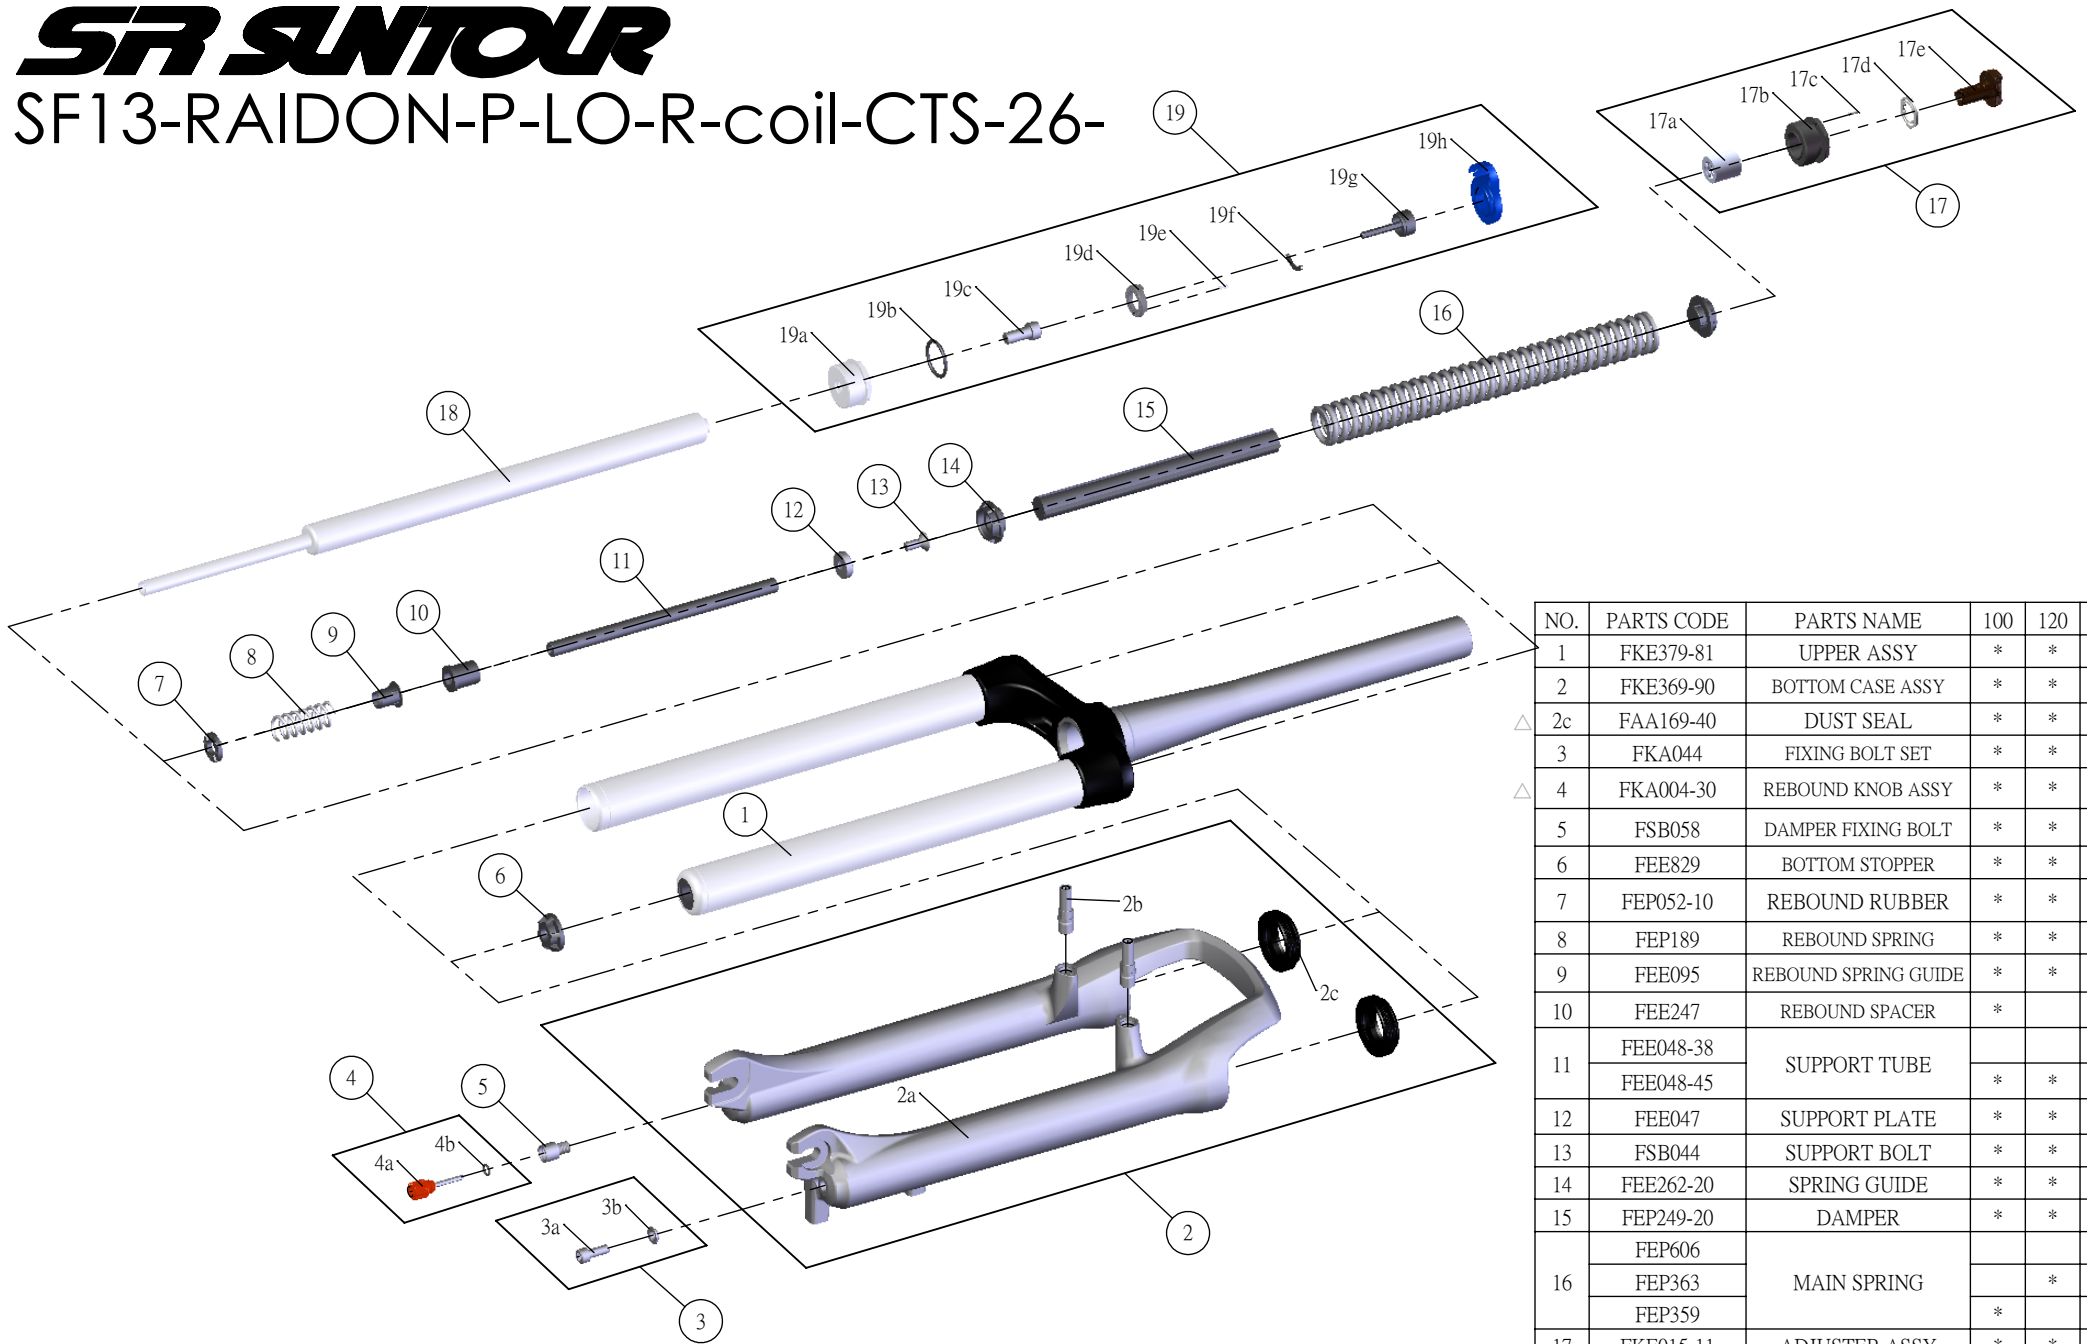

# SR SUNTOUR

## SF13-RAIDON-P-LO-R-coil-CTS-26-

NO.	PARTS CODE	PARTS NAME	100	120	140	QT
1	FKE379-81	UPPER ASSY	*	*	*	1
2	FKE369-90	BOTTOM CASE ASSY	*	*	*	1
△ 2c	FAA169-40	DUST SEAL	*	*	*	2
3	FKA044	FIXING BOLT SET	*	*	*	1
△ 4	FKA004-30	REBOUND KNOB ASSY	*	*	*	1
5	FSB058	DAMPER FIXING BOLT	*	*	*	1
6	FEE829	BOTTOM STOPPER	*	*	*	1
7	FEP052-10	REBOUND RUBBER	*	*	*	1
8	FEP189	REBOUND SPRING	*	*	*	1
9	FEE095	REBOUND SPRING GUIDE	*	*	*	1
10	FEE247	REBOUND SPACER	*			1
11	FEE048-38	SUPPORT TUBE			*	1
	FEE048-45		*	*		1
12	FEE047	SUPPORT PLATE	*	*	*	1
13	FSB044	SUPPORT BOLT	*	*	*	1
14	FEE262-20	SPRING GUIDE	*	*	*	2
15	FEP249-20	DAMPER	*	*	*	1
16	FEP606	MAIN SPRING			*	1
	FEP363			*		1
	FEP359		*			1
17	FKE015-11	ADJUSTER ASSY	*	*	*	1
18	FUN070-00	LO-R UNIT	*	*	*	1
19	FKE027-35	LO TOP CAP ASSY	*	*	*	1
19a	FEE260-10	ADJUST CAP	*	*	*	1
19g	FKA066	ADJUST CORE ASSY	*	*	*	1
19h	FEE938	LOCKOUT KNOB	*	*	*	1