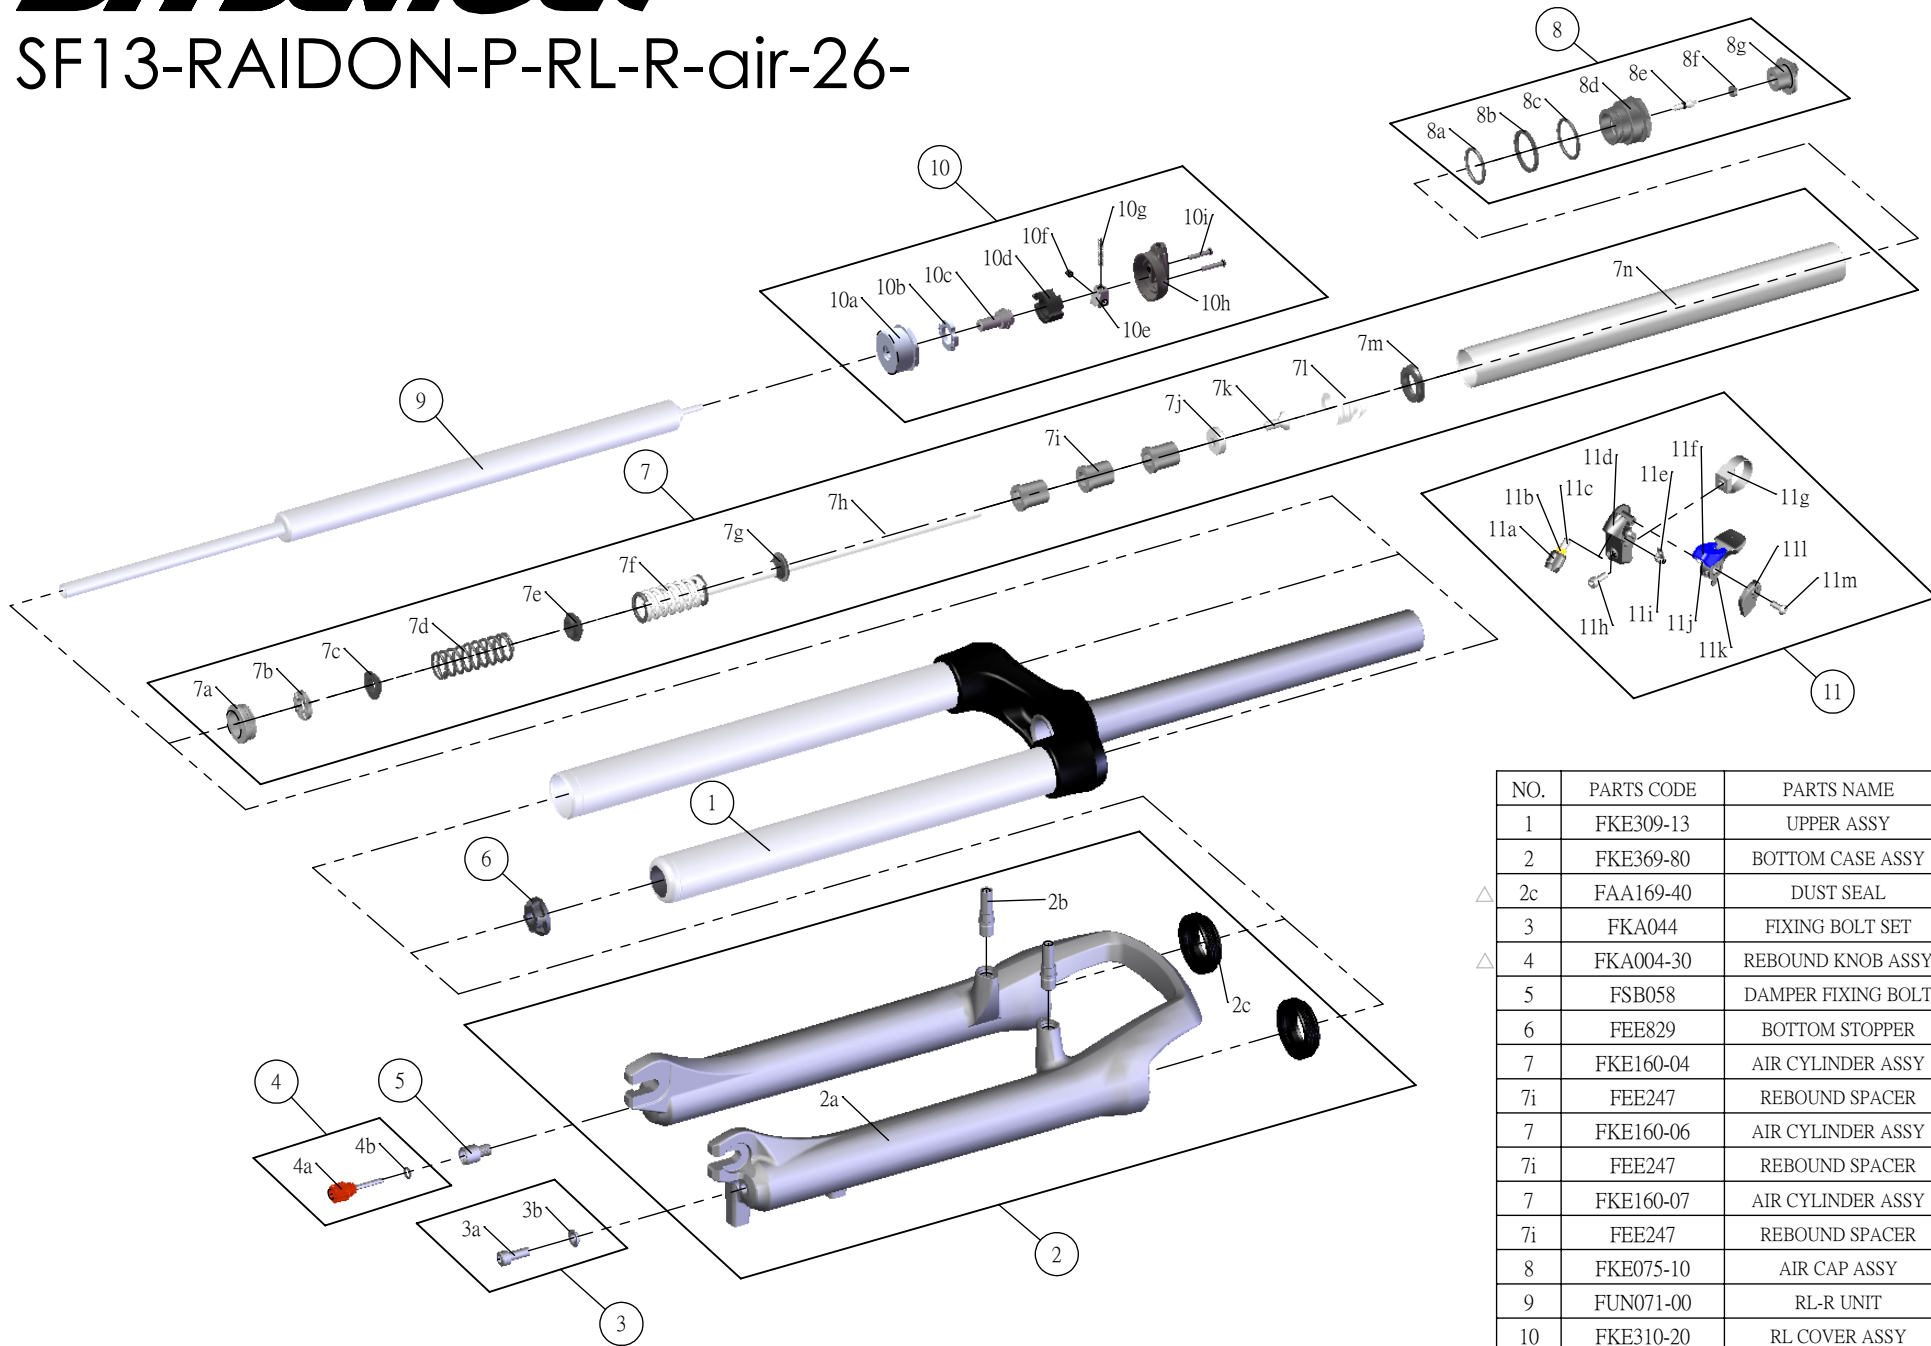

SUNTOUR

SF13-RAIDON-P-RL-R-air-26-

Date	2013.07.17	Version	2
Amended	2014.03.13		

NO.	PARTS CODE	PARTS NAME	80	100	120	QT
1	FKE309-13	UPPER ASSY	*	*	*	1
2	FKE369-80	BOTTOM CASE ASSY	*	*	*	1
△ 2c	FAA169-40	DUST SEAL	*	*	*	2
3	FKA044	FIXING BOLT SET	*	*	*	1
△ 4	FKA004-30	REBOUND KNOB ASSY	*	*	*	1
5	FSB058	DAMPER FIXING BOLT	*	*	*	1
6	FEE829	BOTTOM STOPPER	*	*	*	1
7	FKE160-04	AIR CYLINDER ASSY			*	1
7i	FEE247	REBOUND SPACER			*	1
7	FKE160-06	AIR CYLINDER ASSY		*		1
7i	FEE247	REBOUND SPACER		*		2
7	FKE160-07	AIR CYLINDER ASSY	*			1
7i	FEE247	REBOUND SPACER	*			3
8	FKE075-10	AIR CAP ASSY	*	*	*	1
9	FUN071-00	RL-R UNIT	*	*	*	1
10	FKE310-20	RL COVER ASSY	*	*	*	1
10a	FEE418-01	FIX CAP	*	*	*	1
10h	FEE939	RL COVER	*	*	*	1
11	SL9SC-RLO	REMOTE LEVER ASSY	*	*	*	1