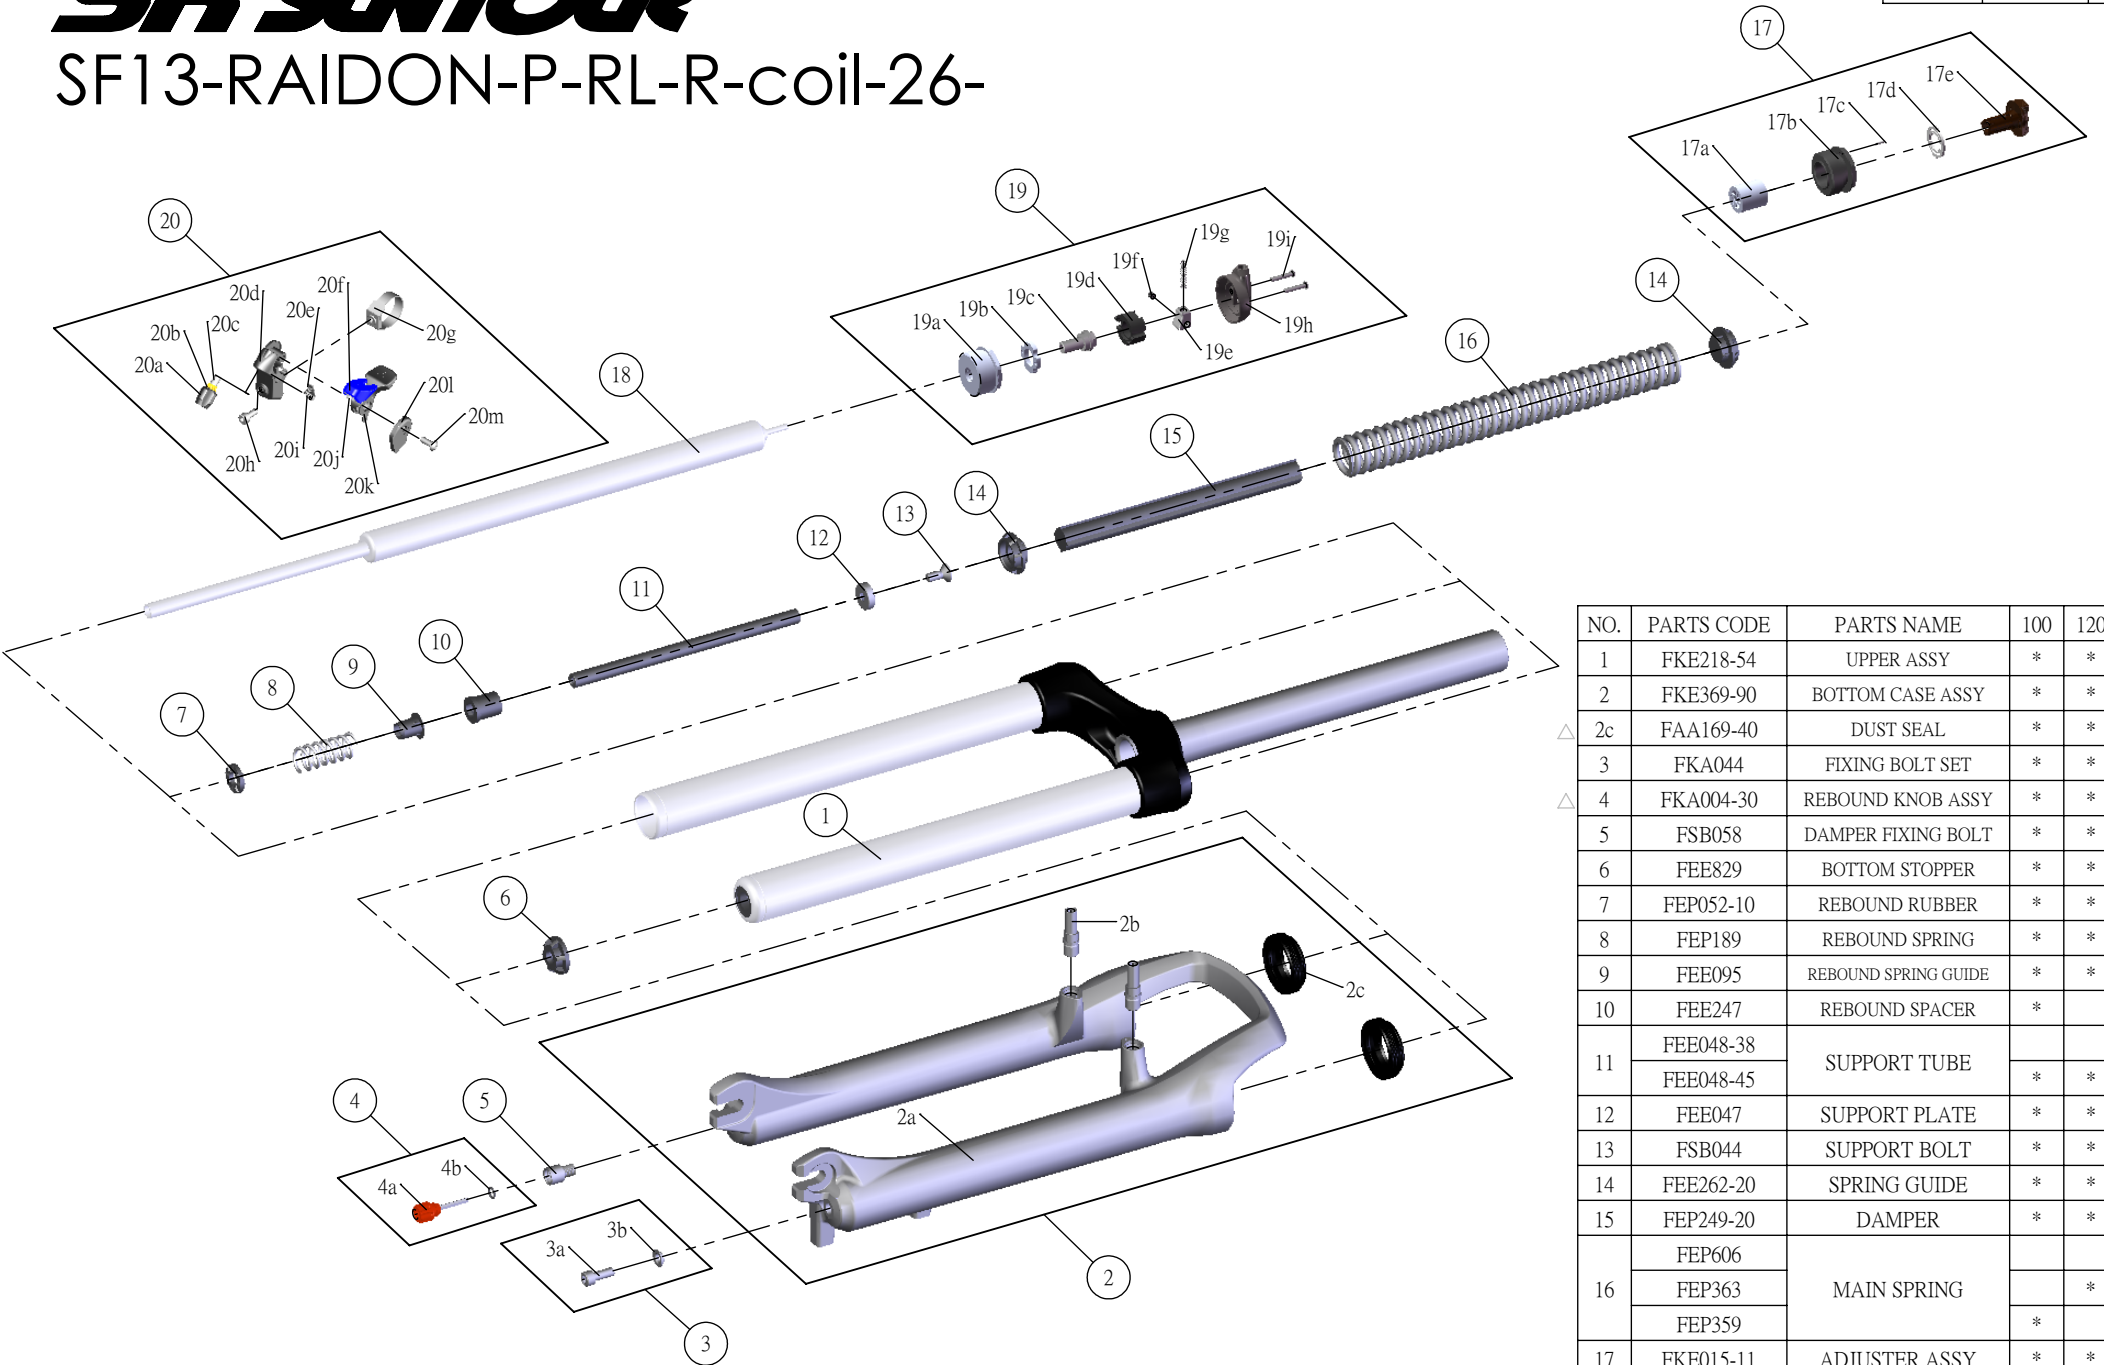

## SF13-RAIDON-P-RL-R-coil-26-

Date	2013.07.17	Version	2
Amended	2014.03.13		

NO.	PARTS CODE	PARTS NAME	100	120	140	QT
1	FKE218-54	UPPER ASSY	*	*	*	1
2	FKE369-90	BOTTOM CASE ASSY	*	*	*	1
△ 2c	FAA169-40	DUST SEAL	*	*	*	2
3	FKA044	FIXING BOLT SET	*	*	*	1
△ 4	FKA004-30	REBOUND KNOB ASSY	*	*	*	1
5	FSB058	DAMPER FIXING BOLT	*	*	*	1
6	FEE829	BOTTOM STOPPER	*	*	*	1
7	FEP052-10	REBOUND RUBBER	*	*	*	1
8	FEP189	REBOUND SPRING	*	*	*	1
9	FEE095	REBOUND SPRING GUIDE	*	*	*	1
10	FEE247	REBOUND SPACER	*			1
11	FEE048-38	SUPPORT TUBE			*	1
	FEE048-45		*	*		1
12	FEE047	SUPPORT PLATE	*	*	*	1
13	FSB044	SUPPORT BOLT	*	*	*	1
14	FEE262-20	SPRING GUIDE	*	*	*	2
15	FEP249-20	DAMPER	*	*	*	1
16	FEP606	MAIN SPRING			*	1
	FEP363		*			1
	FEP359		*			1
17	FKE015-11	ADJUSTER ASSY	*	*	*	1
18	FUN071-00	RL-R UNIT	*	*	*	1
19	FKE310-20	RL COVER ASSY	*	*	*	1
20	SL9SC-RLO	REMOTE LEVER ASSY	*	*	*	1