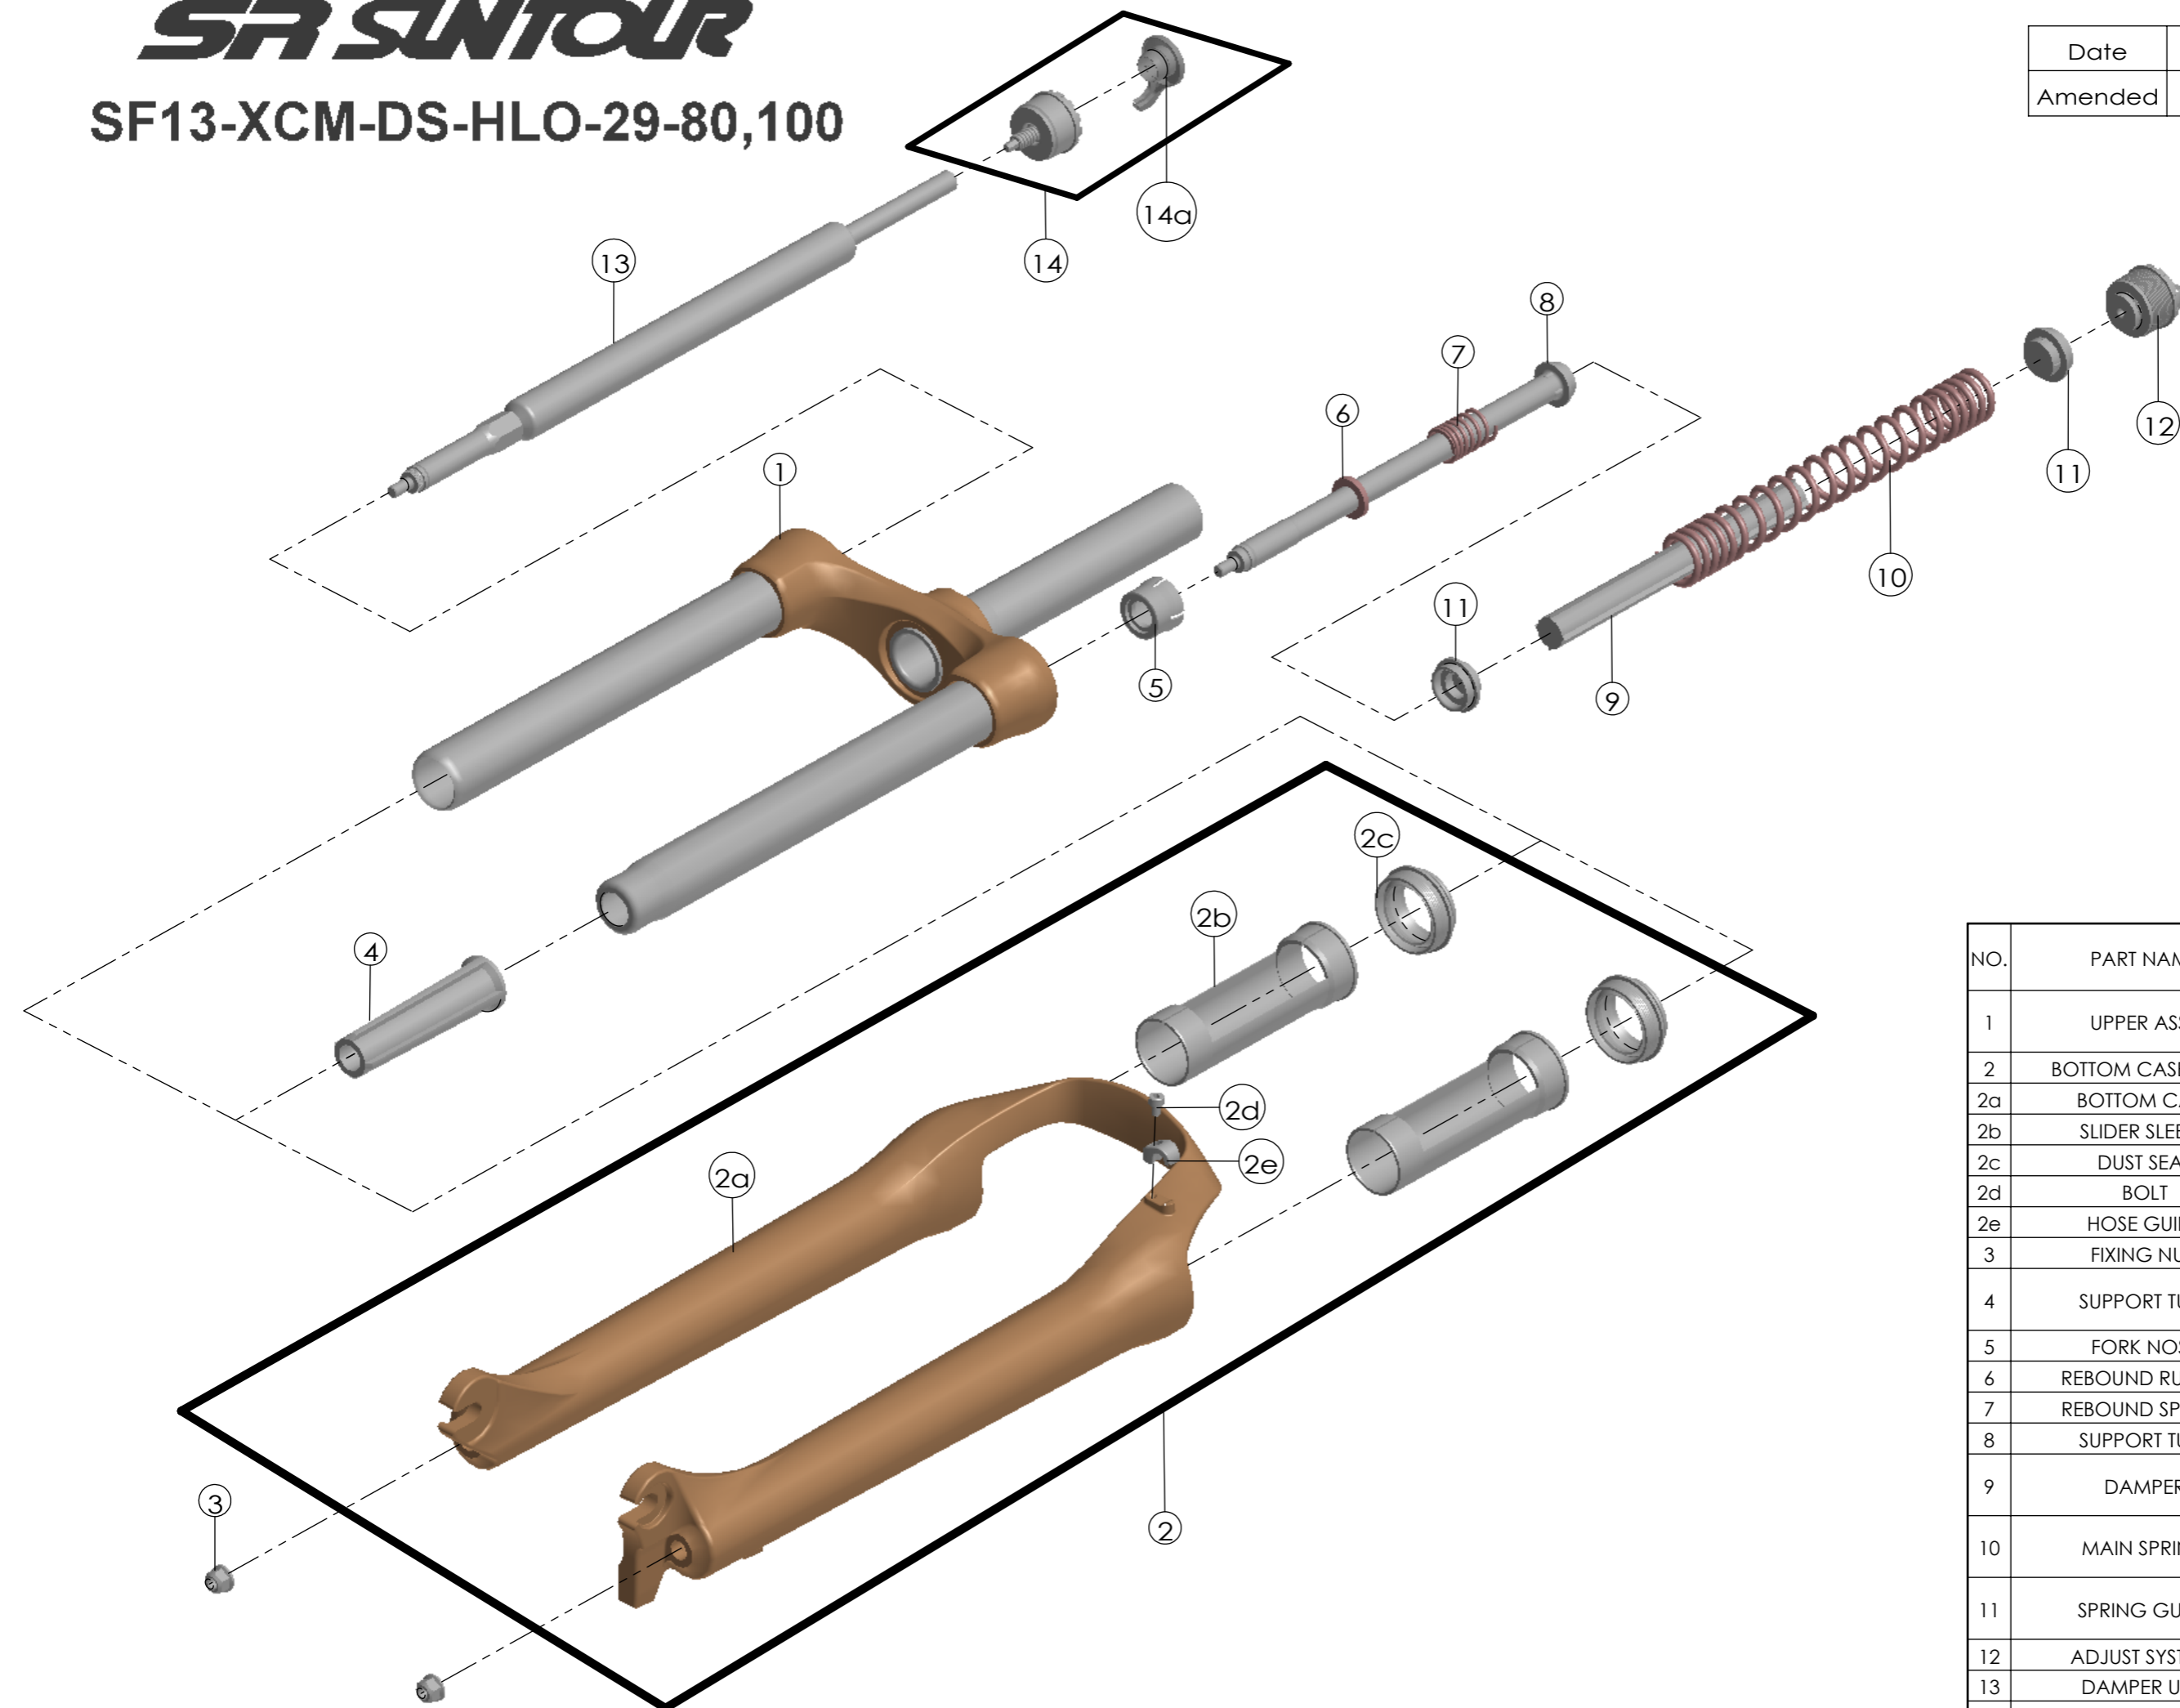

# SF SUNTOUR

## SF13-XCM-DS-HLO-29-80,100

Date	2012.6.7	Version	1
Amended			

NO.	PART NAME	PART CODE	QTY.	
			80	100
1	UPPER ASSY	FKZ023-05	1	-
		FKZ023-06	-	1
2	BOTTOM CASE ASSY	FKZ011-10	1	1
2a	BOTTOM CASE	FPB338	1	1
2b	SLIDER SLEEVE	FEE785	2	2
2c	DUST SEAL	FAA070-10	2	2
2d	BOLT	FSB153	1	1
2e	HOSE GUIDE	FEE797	1	1
3	FIXING NUT	FSN023	2	2
4	SUPPORT TUBE	FEE959-10	1	-
		FEE959-00	-	1
5	FORK NOSE	FEE805	1	1
6	REBOUND RUBBER	FEP053	1	1
7	REBOUND SPRING	FEP189-20	1	1
8	SUPPORT TUBE	FEE960	1	1
9	DAMPER	FEP320-20	1	-
		FEP322-20	-	1
10	MAIN SPRING	FEP439	1	-
		FEP448	-	1
11	SPRING GUIDE	FEE434-10	2	-
		FEE434-20	-	2
12	ADJUST SYSTEM	FKE009-11	1	1
13	DAMPER UNIT	FUN050-14	1	1
14	LO ADJUST SYSTEM	FKE028-26	1	1
14a	LO KNOB	FEE288-20	1	1