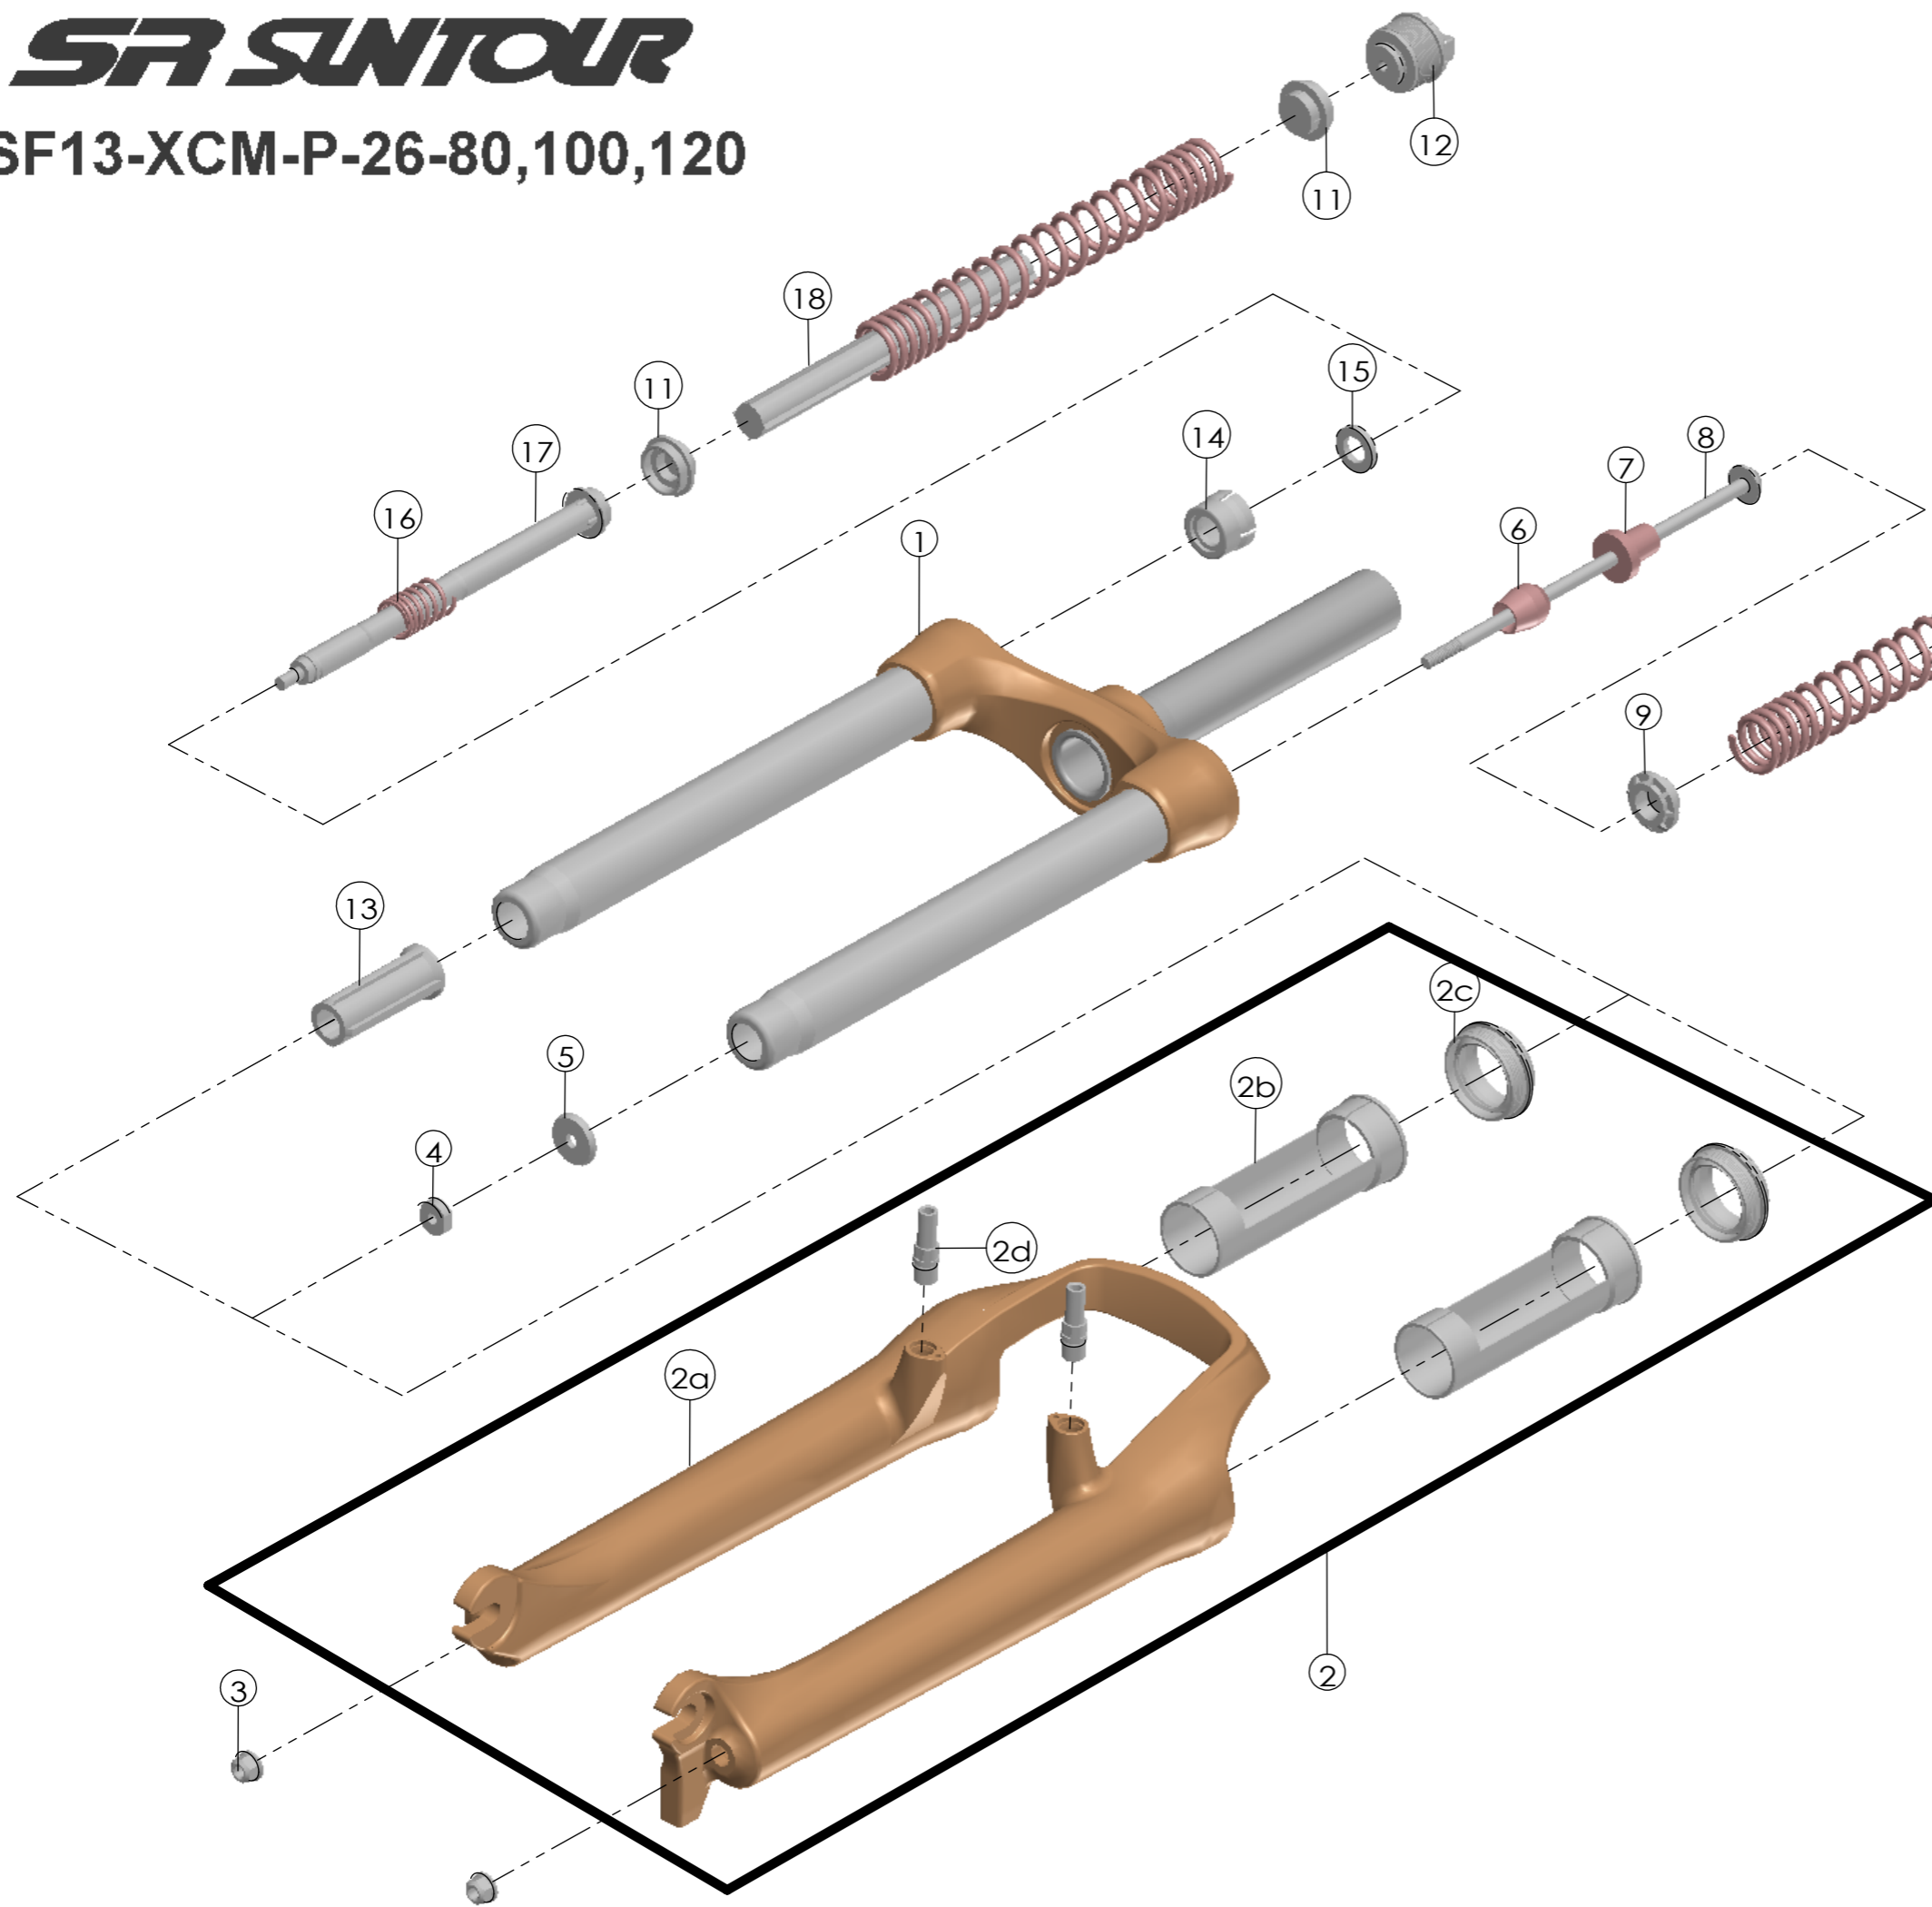

Date	2012.6.7	Version	1
Amended			

NO.	PART NAME	PART CODE	QTY.		
			80	100	120
1	UPPER ASSY	FKZ023-02	1	-	-
		FKZ023-03	-	1	-
		FKZ023-04	-	-	1
2	BOTTOM CASE ASSY	FKZ025-10	1	1	1
2a	BOTTOM CASE	FPB340	1	1	1
2b	SLIDER SLEEVE	FEE785	2	2	2
2c	DUST SEAL	FAA070-10	2	2	2
2d	CANTI BOSS	FSB241-16	2	2	2
3	FIXING NUT	FSN023	2	2	2
4	NUT PLATE	FSN025	1	1	1
5	BOTTOM STOPPER	FEE465	1	1	1
6	REBOUND RUBBER	FEP086-10	1	1	1
7	DAMPER SPACE	FEE530	1	1	1
8	FIXING BOLT	FSB157-02	1	1	1
9	SPRING GUIDE	FEG146-00	1	1	1
10	MAIN SPRING	FEP327-60	2	-	-
		FEP319-60	-	2	-
		FEP435	-	-	2
11	SPRING GUIDE	FEE434-10	3	3	3
12	ADJUST SYSTEM	FKE009-11	2	2	2
13	SUPPORT TUBE	FEE806-20	1	-	-
		FEE806-10	-	1	-
		FEE806	-	-	1
14	FORK NOSE	FEE805	1	1	1
15	REBOUND RUBBER	FEP053	1	1	1
16	REBOUND SPRING	FEP058-20	1	1	1
17	SUPPORT TUBE	FEE800	1	1	1
18	DAMPER	FEP320-20	1	1	1