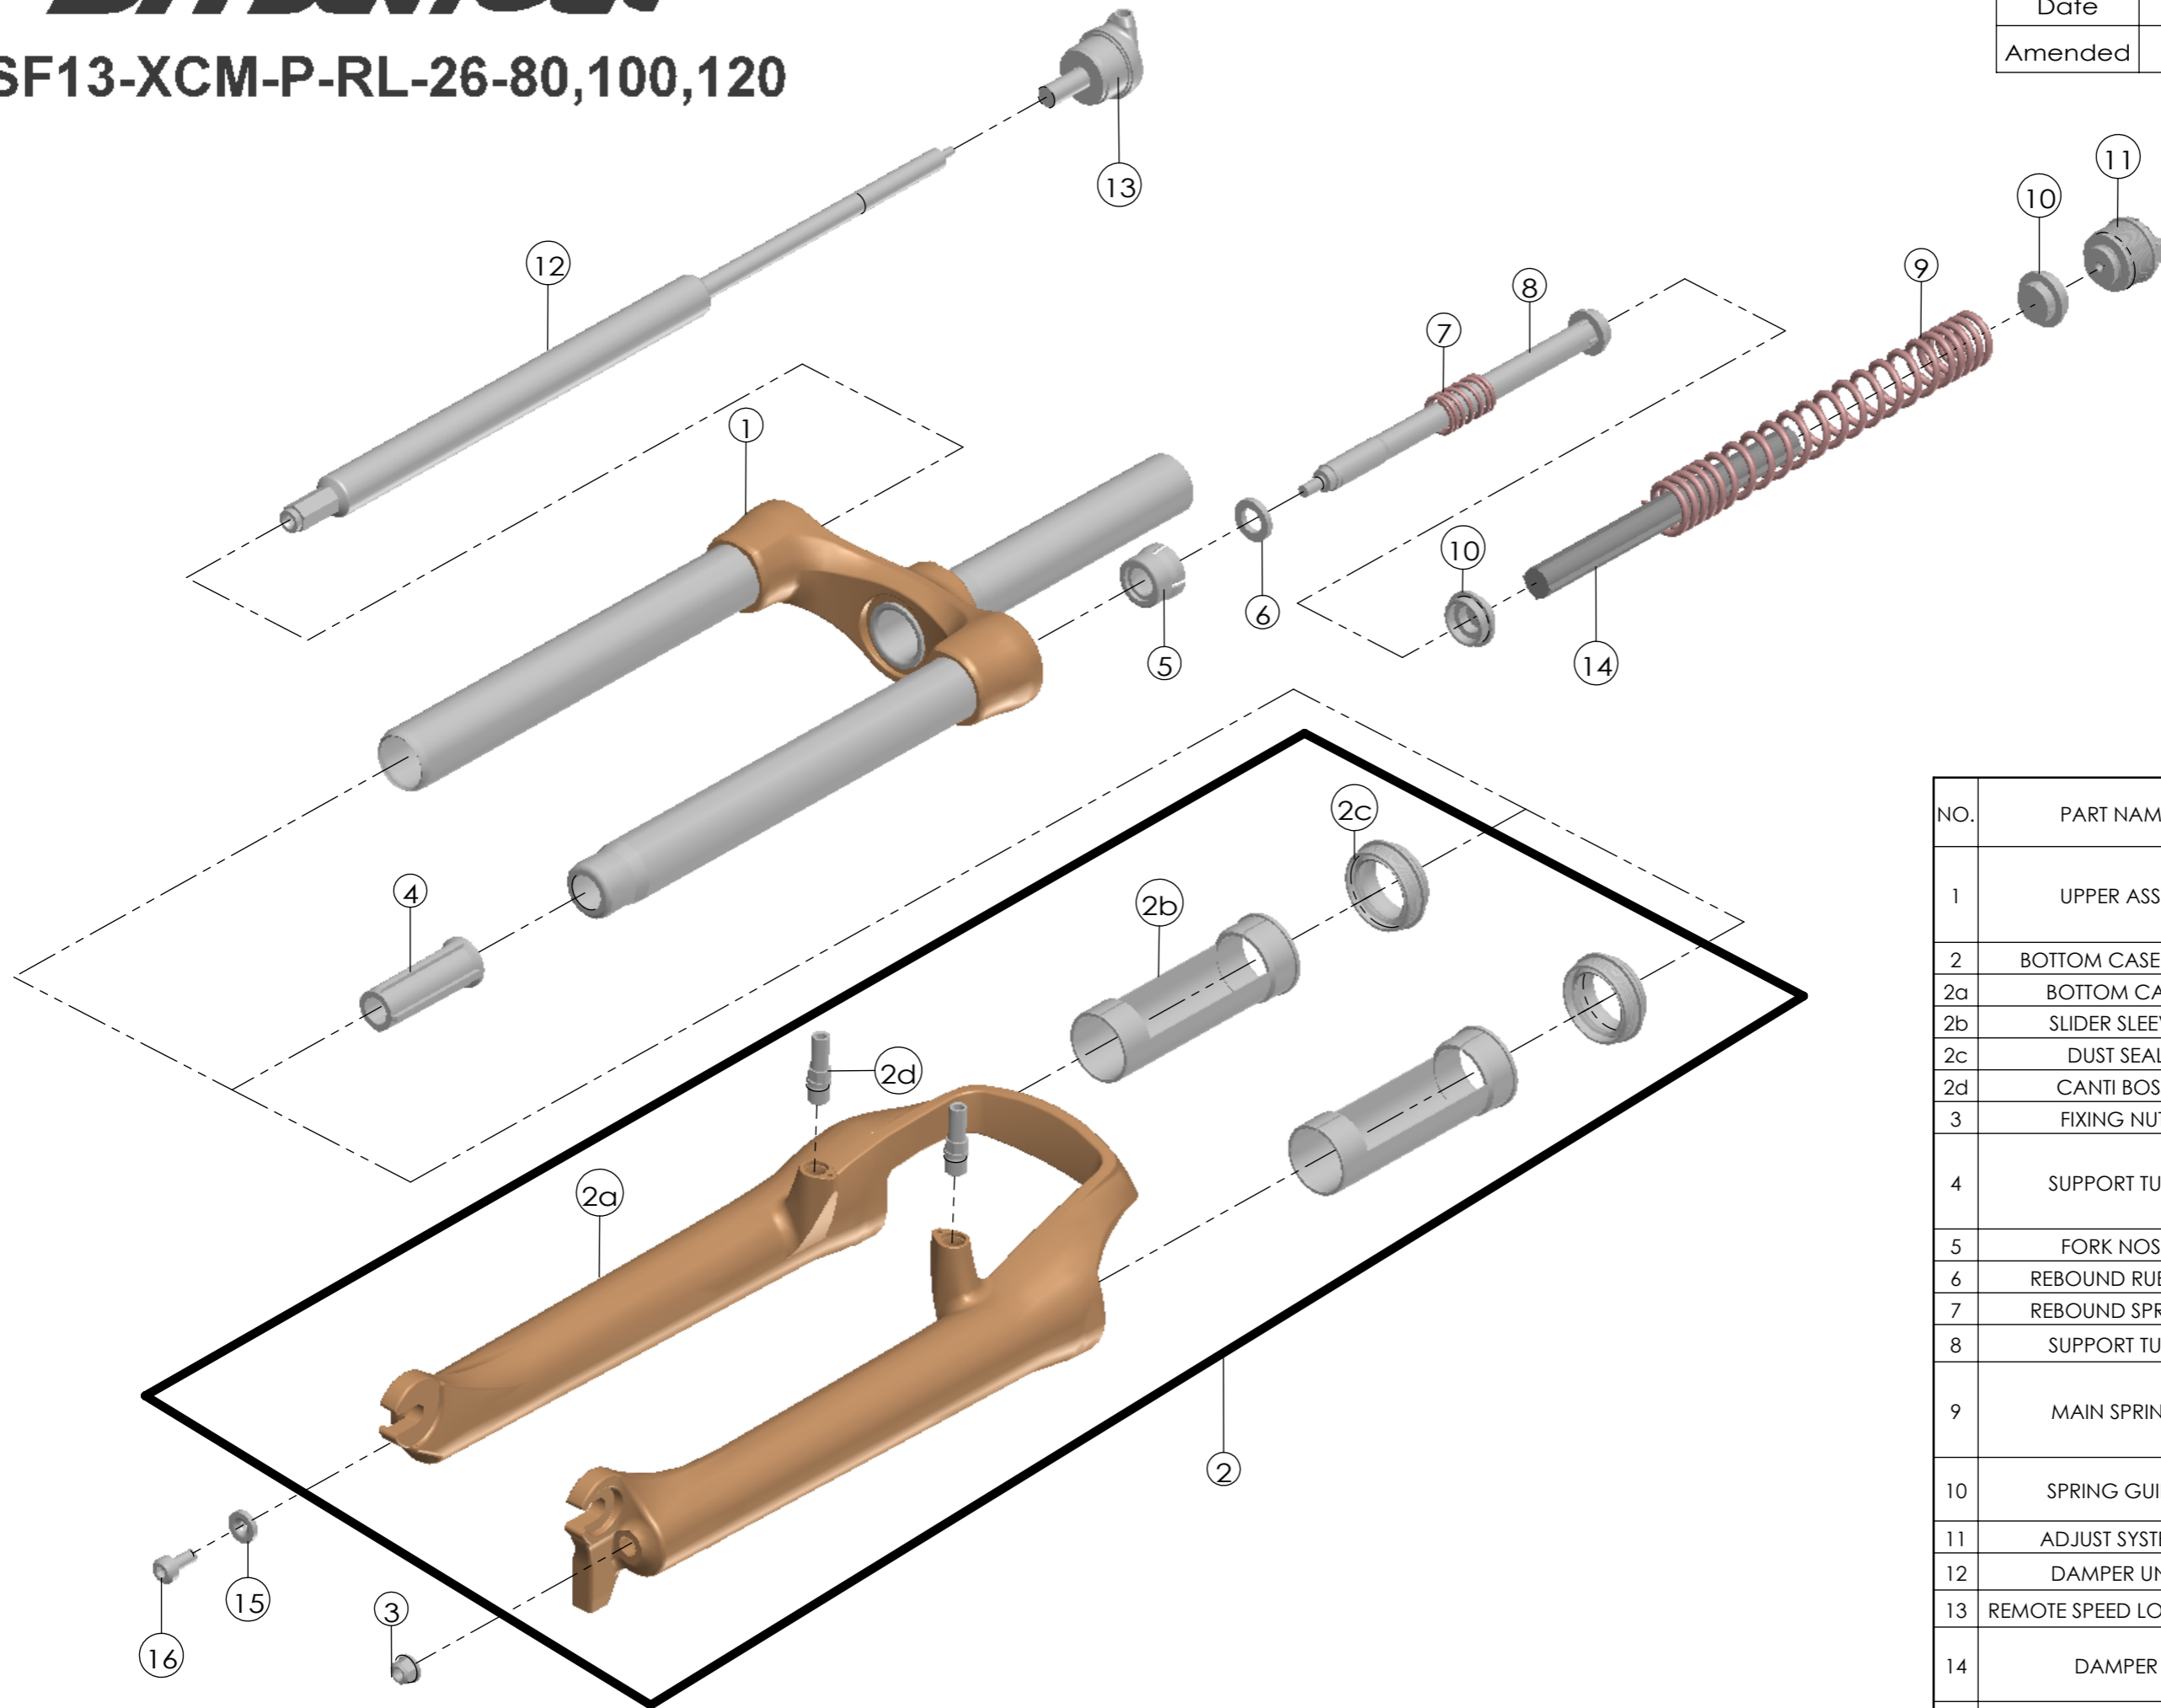

Date	2012.6.6	Version	1
Amended			

NO.	PART NAME	PART CODE	QTY.		
			80	100	120
1	UPPER ASSY	FKZ023-01	1	-	-
		FKZ023-08	-	1	-
		FKZ023-09	-	-	1
2	BOTTOM CASE ASSY	FKZ025-10	1	1	1
2a	BOTTOM CASE	FPB341	1	1	1
2b	SLIDER SLEEVE	FEE785	2	2	2
2c	DUST SEAL	FAA070-10	2	2	2
2d	CANTI BOSS	FSB241-16	2	2	2
3	FIXING NUT	FSN023	1	1	1
4	SUPPORT TUBE	FEE806-20	1	-	-
		FEE806-10	-	1	-
		FEE806	-	-	1
5	FORK NOSE	FEE805	1	1	1
6	REBOUND RUBBER	FEP053	1	1	1
7	REBOUND SPRING	FEP189-20	1	1	1
8	SUPPORT TUBE	FEE800	1	1	1
9	MAIN SPRING	FEP439	1	-	-
		FEP438	-	1	-
		FEP447	-	-	1
10	SPRING GUIDE	FEE434-10	2	2	-
		FEE434-20	-	-	2
11	ADJUST SYSTEM	FKE009-11	1	1	1
12	DAMPER UNIT	FUN015-03	1	1	1
13	REMOTE SPEED LOCK ASSY	FKE310-10	1	1	1
14	DAMPER	FEP320-20	1	1	-
		FEP322-20	-	-	1
15	WASHER	FSW025	1	1	1
16	FIXING BOLT	FSB070	1	1	1