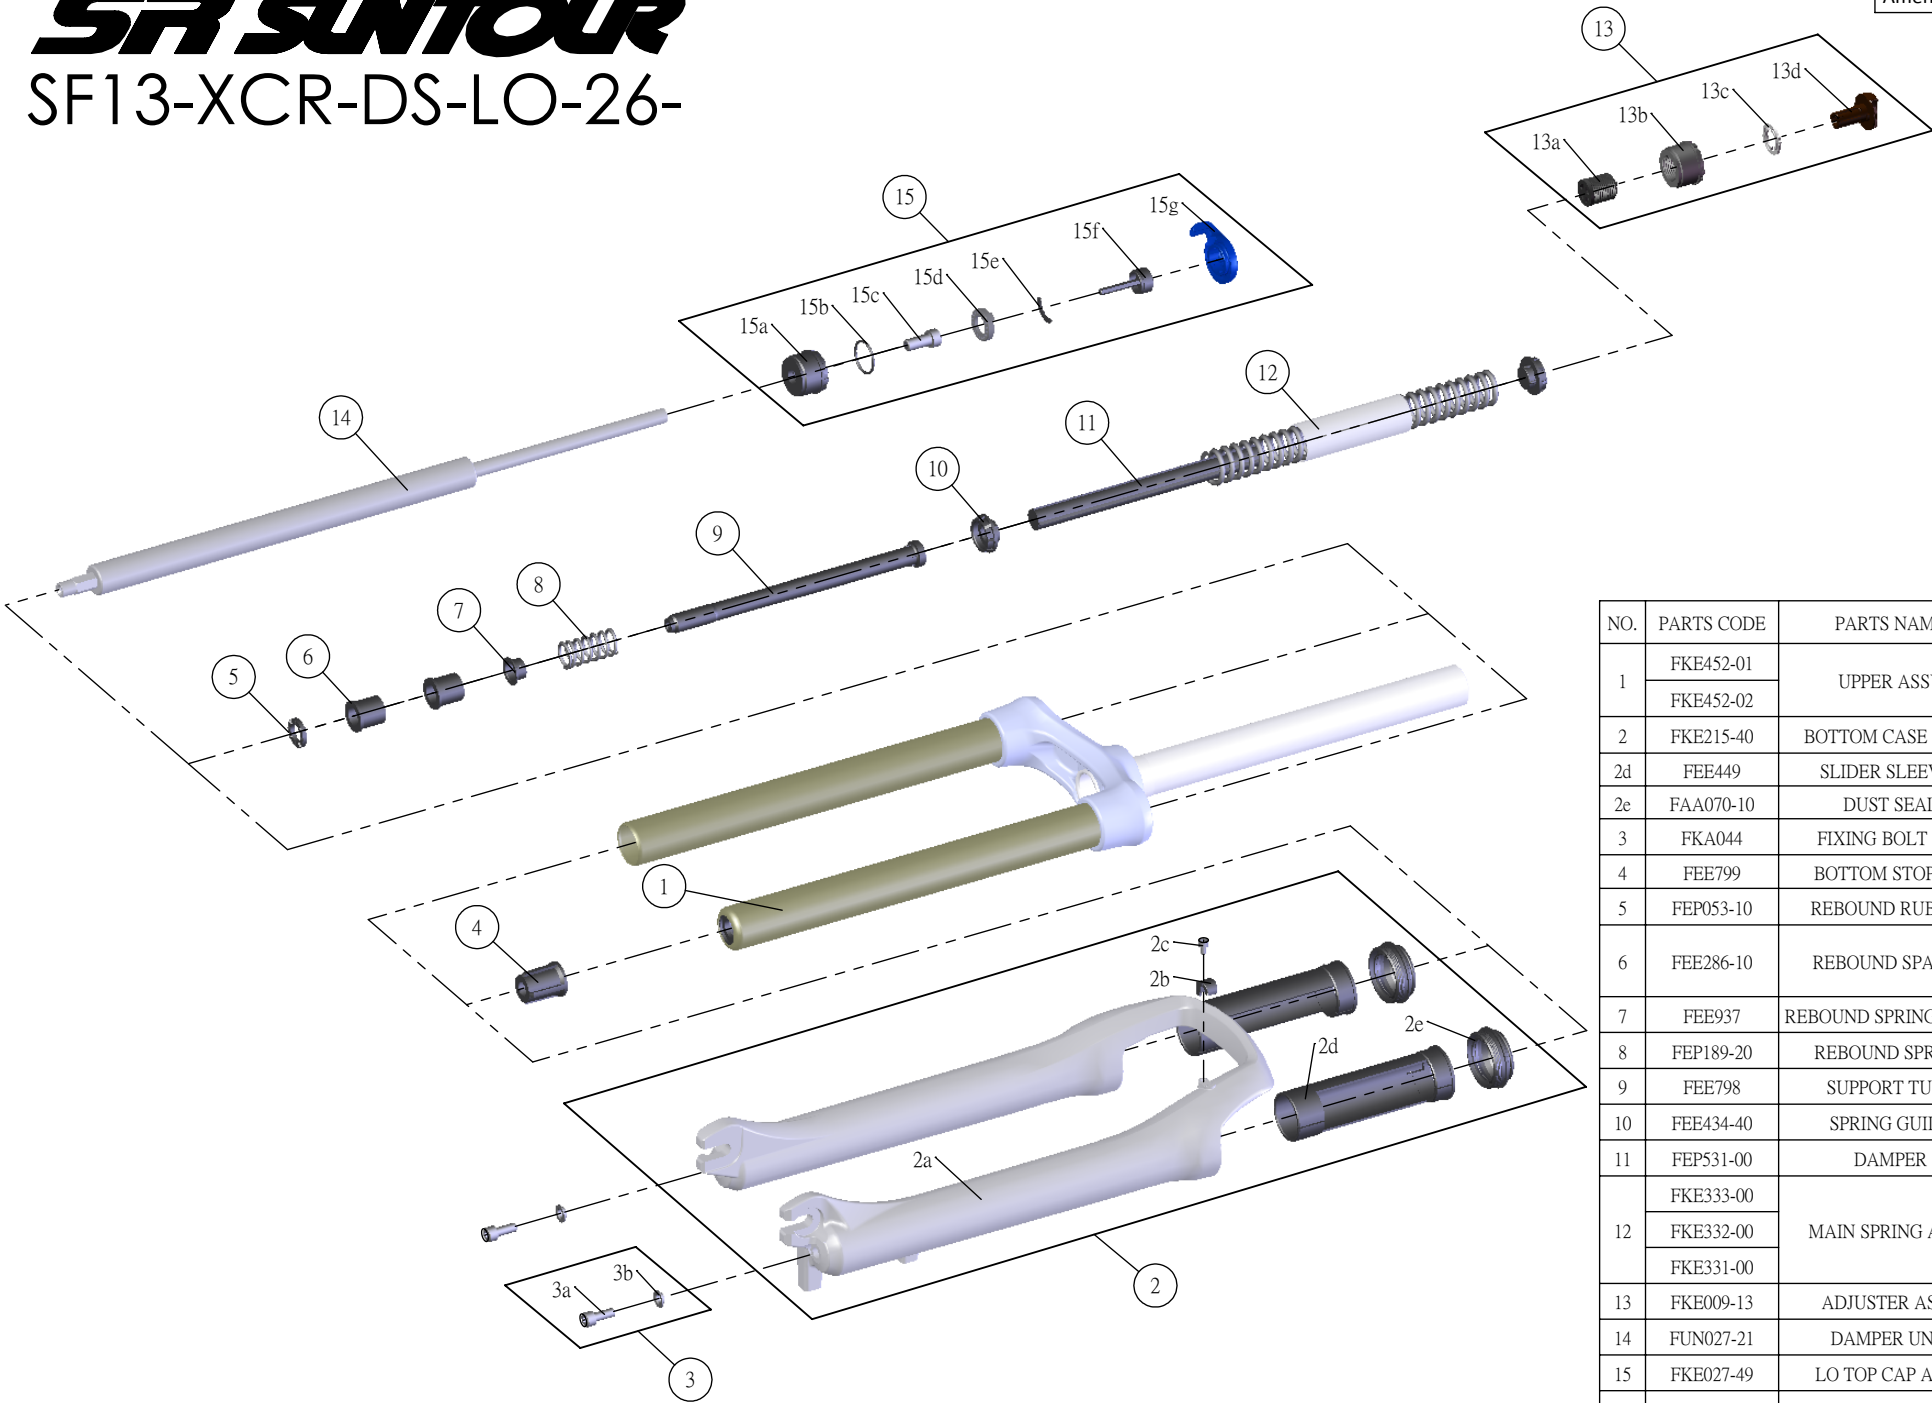

SUNTOUR

SF13-XCR-DS-LO-26-

Date	2013.07.10	Version	1
Amended			

NO.	PARTS CODE	PARTS NAME	80	100	120	QT
1	FKE452-01	UPPER ASSY			*	1
	FKE452-02		*	*		1
2	FKE215-40	BOTTOM CASE ASSY	*	*	*	1
2d	FEE449	SLIDER SLEEVES	*	*	*	2
2e	FAA070-10	DUST SEAL	*	*	*	2
3	FKA044	FIXING BOLT SET	*	*	*	2
4	FEE799	BOTTOM STOPPER	*	*	*	1
5	FEP053-10	REBOUND RUBBER	*	*	*	1
6	FEE286-10	REBOUND SPACER	*			2
				*		1
7	FEE937	REBOUND SPRING GUIDE	*	*	*	1
8	FEP189-20	REBOUND SPRING	*	*	*	1
9	FEE798	SUPPORT TUBE	*	*	*	1
10	FEE434-40	SPRING GUIDE	*	*	*	2
11	FEP531-00	DAMPER	*	*	*	1
12	FKE333-00	MAIN SPRING ASSY	*			1
	FKE332-00			*		1
	FKE331-00				*	1
13	FKE009-13	ADJUSTER ASSY	*	*	*	1
14	FUN027-21	DAMPER UNIT	*	*	*	1
15	FKE027-49	LO TOP CAP ASSY	*	*	*	1
15a	FEE925-00	ADJUST CAP LO	*	*	*	1
15f	FKA066	ADJUST CORE ASSY	*	*	*	1
15g	FEE938	LOCKOUT KNOB	*	*	*	1