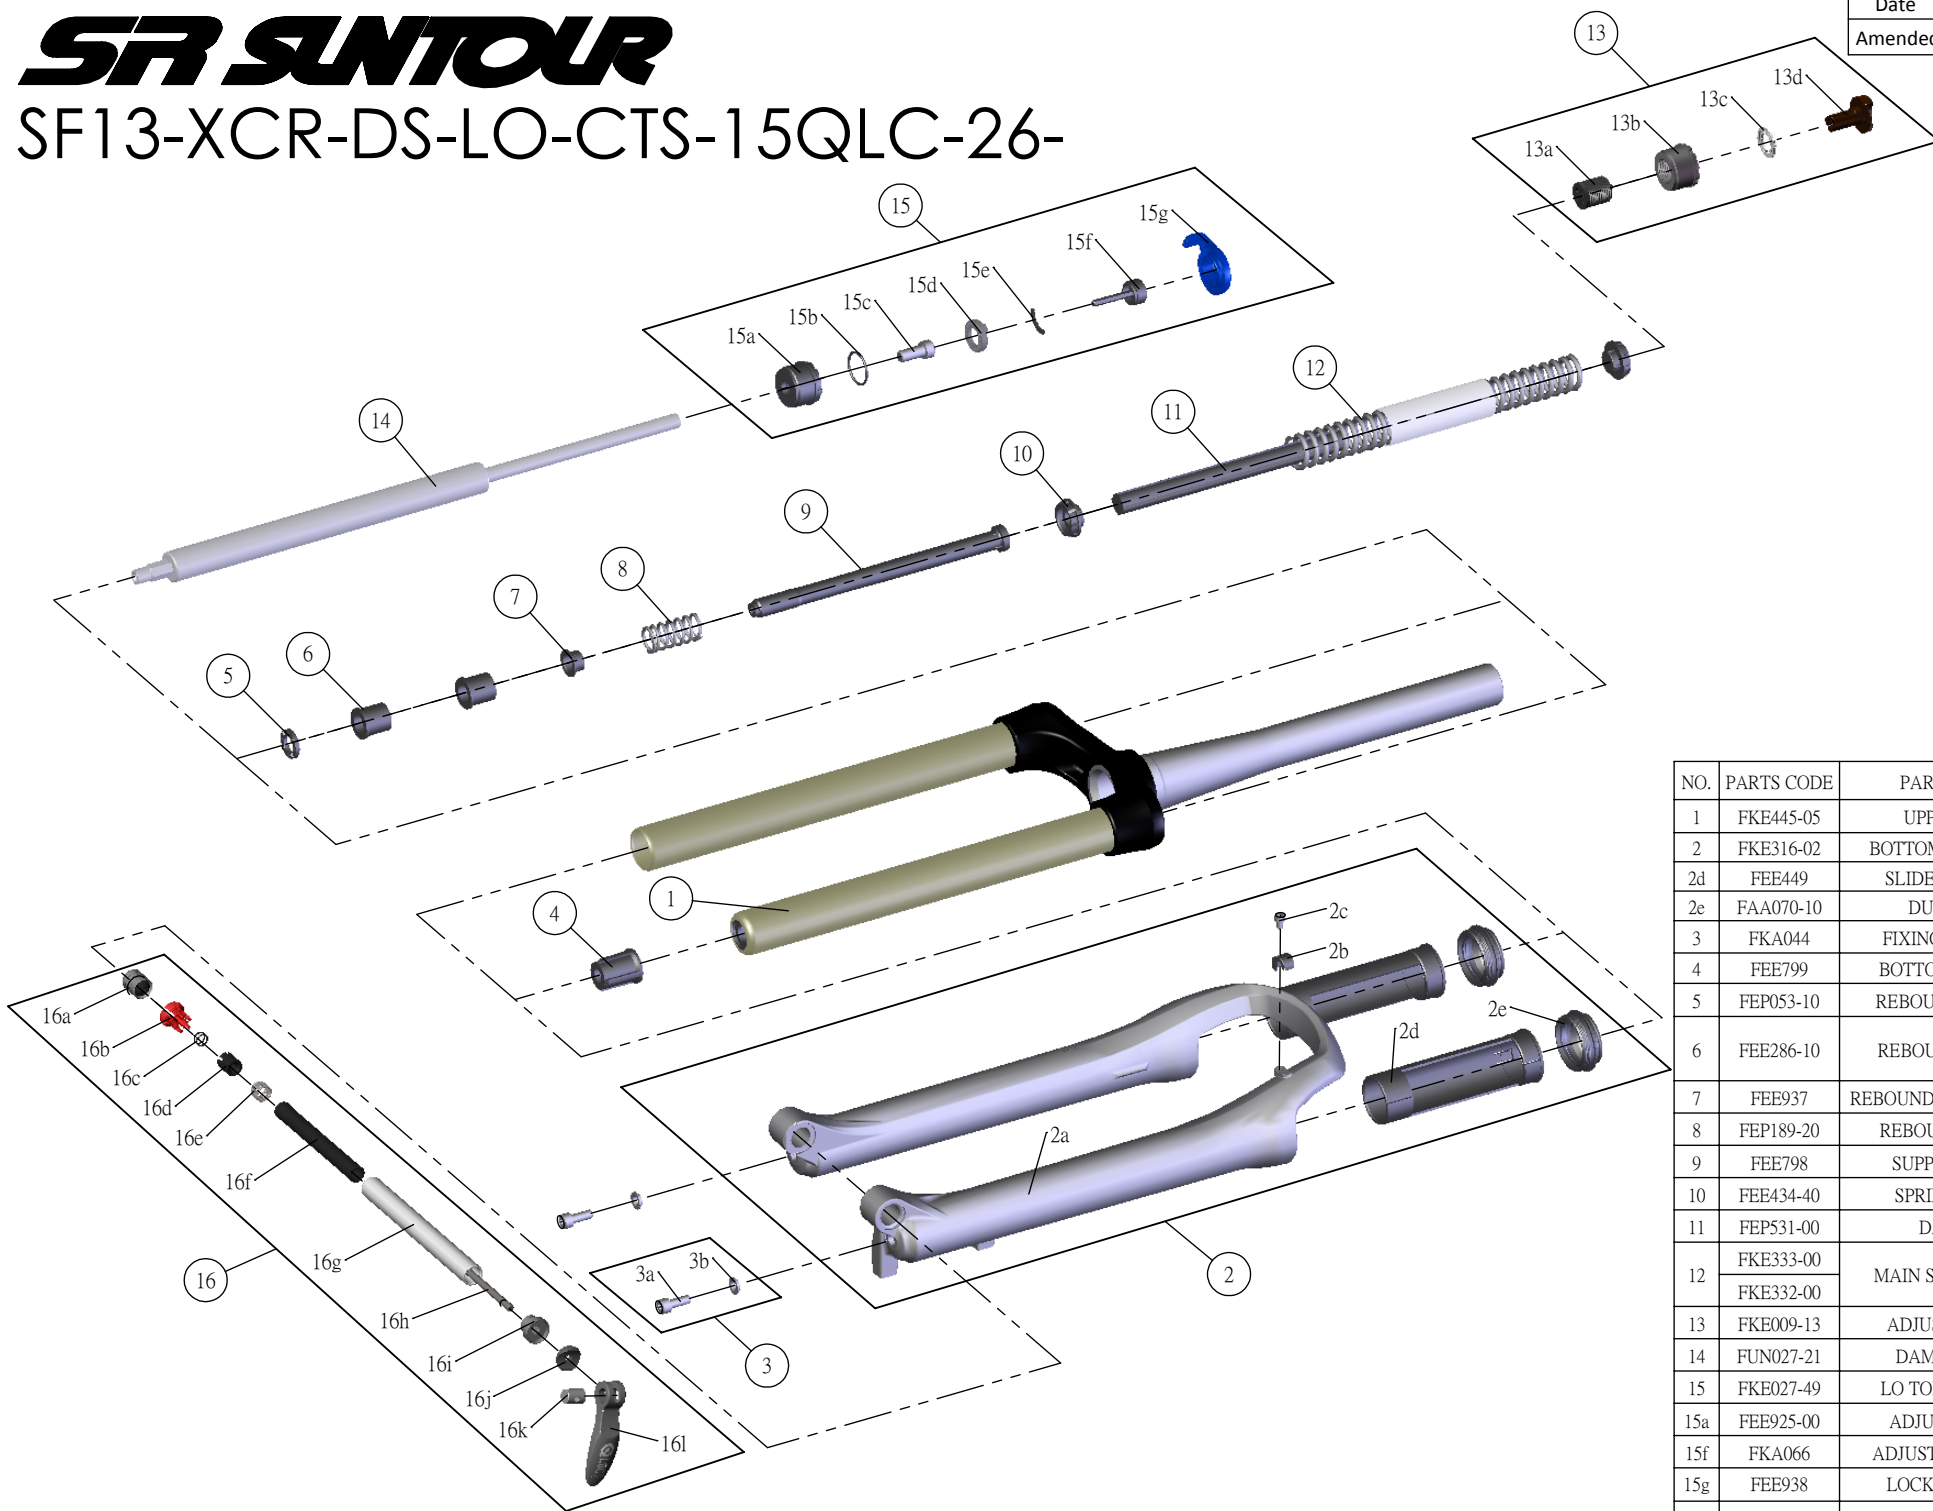

# SR SUNTOUR

## SF13-XCR-DS-LO-CTS-15QLC-26-

Date	2013.07.23	Version	1
Amended			

NO.	PARTS CODE	PARTS NAME	80	100	QT
1	FKE445-05	UPPER ASSY	*	*	1
2	FKE316-02	BOTTOM CASE ASSY	*	*	1
2d	FEE449	SLIDER SLEEVES	*	*	2
2e	FAA070-10	DUST SEAL	*	*	2
3	FKA044	FIXING BOLT SET	*	*	2
4	FEE799	BOTTOM STOPPER	*	*	1
5	FEP053-10	REBOUND RUBBER	*	*	1
6	FEE286-10	REBOUND SPACER	*	*	2
7	FEE937	REBOUND SPRING GUIDE	*	*	1
8	FEP189-20	REBOUND SPRING	*	*	1
9	FEE798	SUPPORT TUBE	*	*	1
10	FEE434-40	SPRING GUIDE	*	*	2
11	FEP531-00	DAMPER	*	*	1
12	FKE333-00	MAIN SPRING ASSY	*	*	1
	FKE332-00		*	*	1
13	FKE009-13	ADJUSTER ASSY	*	*	1
14	FUN027-21	DAMPER UNIT	*	*	1
15	FKE027-49	LO TOP CAP ASSY	*	*	1
15a	FEE925-00	ADJUST CAP LO	*	*	1
15f	FKA066	ADJUST CORE ASSY	*	*	1
15g	FEE938	LOCKOUT KNOB	*	*	1
16	FKA069-00	QLC15 AXLE SET	*	*	1