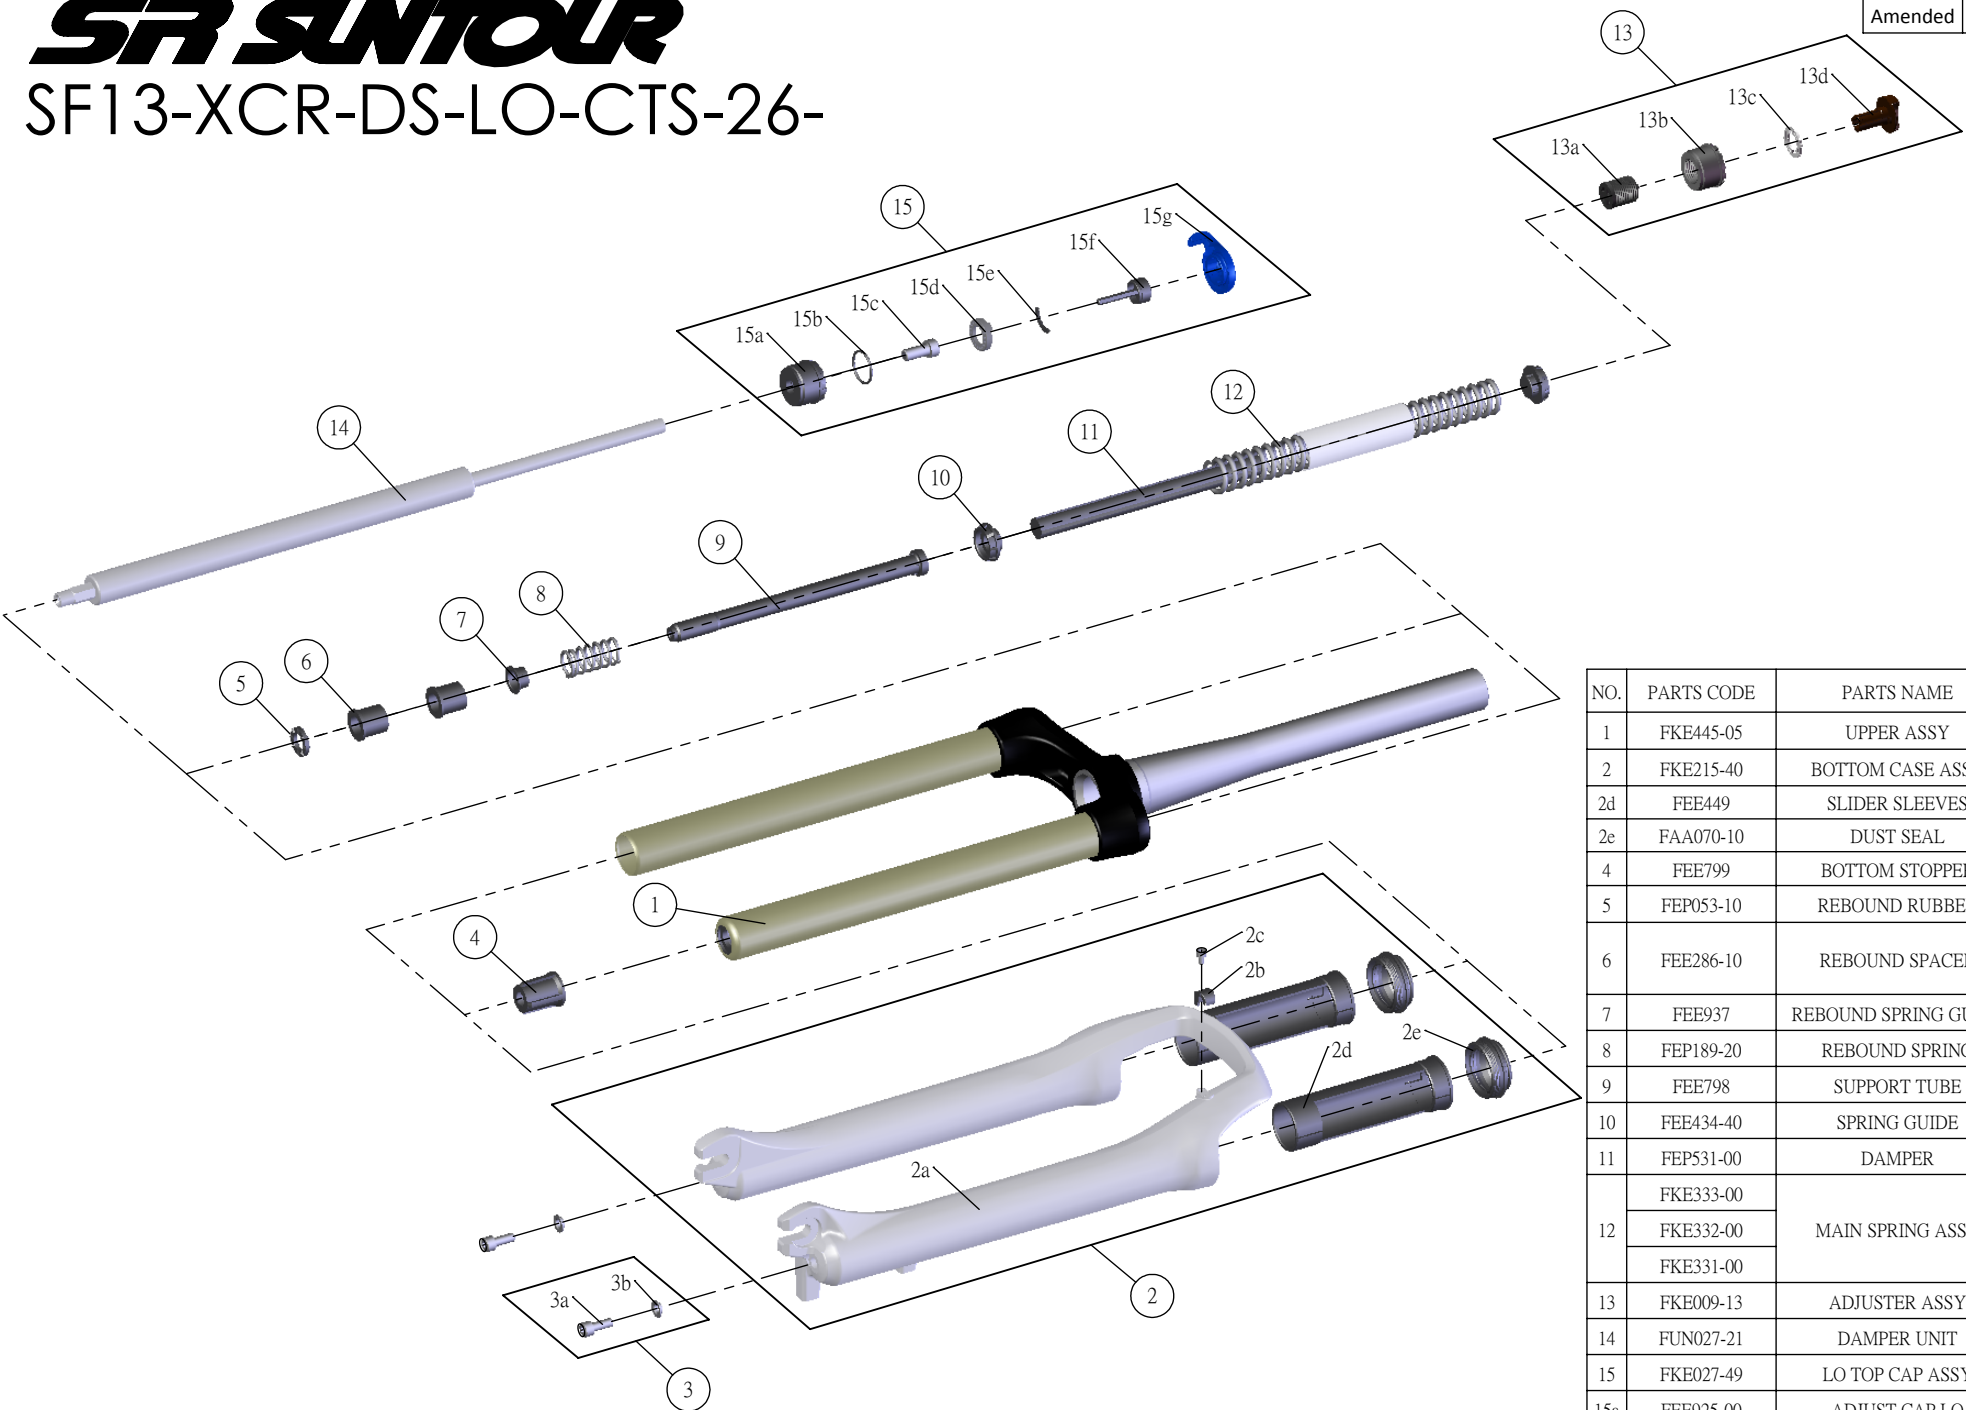

# SR SUNTOUR

## SF13-XCR-DS-LO-CTS-26-

Date	2013.07.10	Version	1
Amended			

NO.	PARTS CODE	PARTS NAME	80	100	120	QT
1	FKE445-05	UPPER ASSY	*	*	*	1
2	FKE215-40	BOTTOM CASE ASSY	*	*	*	1
2d	FEE449	SLIDER SLEEVES	*	*	*	2
2e	FAA070-10	DUST SEAL	*	*	*	2
4	FEE799	BOTTOM STOPPER	*	*	*	1
5	FEP053-10	REBOUND RUBBER	*	*	*	1
6	FEE286-10	REBOUND SPACER	*			2
				*		1
7	FEE937	REBOUND SPRING GUIDE	*	*	*	1
8	FEP189-20	REBOUND SPRING	*	*	*	1
9	FEE798	SUPPORT TUBE	*	*	*	1
10	FEE434-40	SPRING GUIDE	*	*	*	2
11	FEP531-00	DAMPER	*	*	*	1
12	FKE333-00	MAIN SPRING ASSY	*			1
	FKE332-00			*		1
	FKE331-00				*	1
13	FKE009-13	ADJUSTER ASSY	*	*	*	1
14	FUN027-21	DAMPER UNIT	*	*	*	1
15	FKE027-49	LO TOP CAP ASSY	*	*	*	1
15a	FEE925-00	ADJUST CAP LO	*	*	*	1
15f	FKA066	ADJUST CORE ASSY	*	*	*	1
15g	FEE938	LOCKOUT KNOB	*	*	*	1