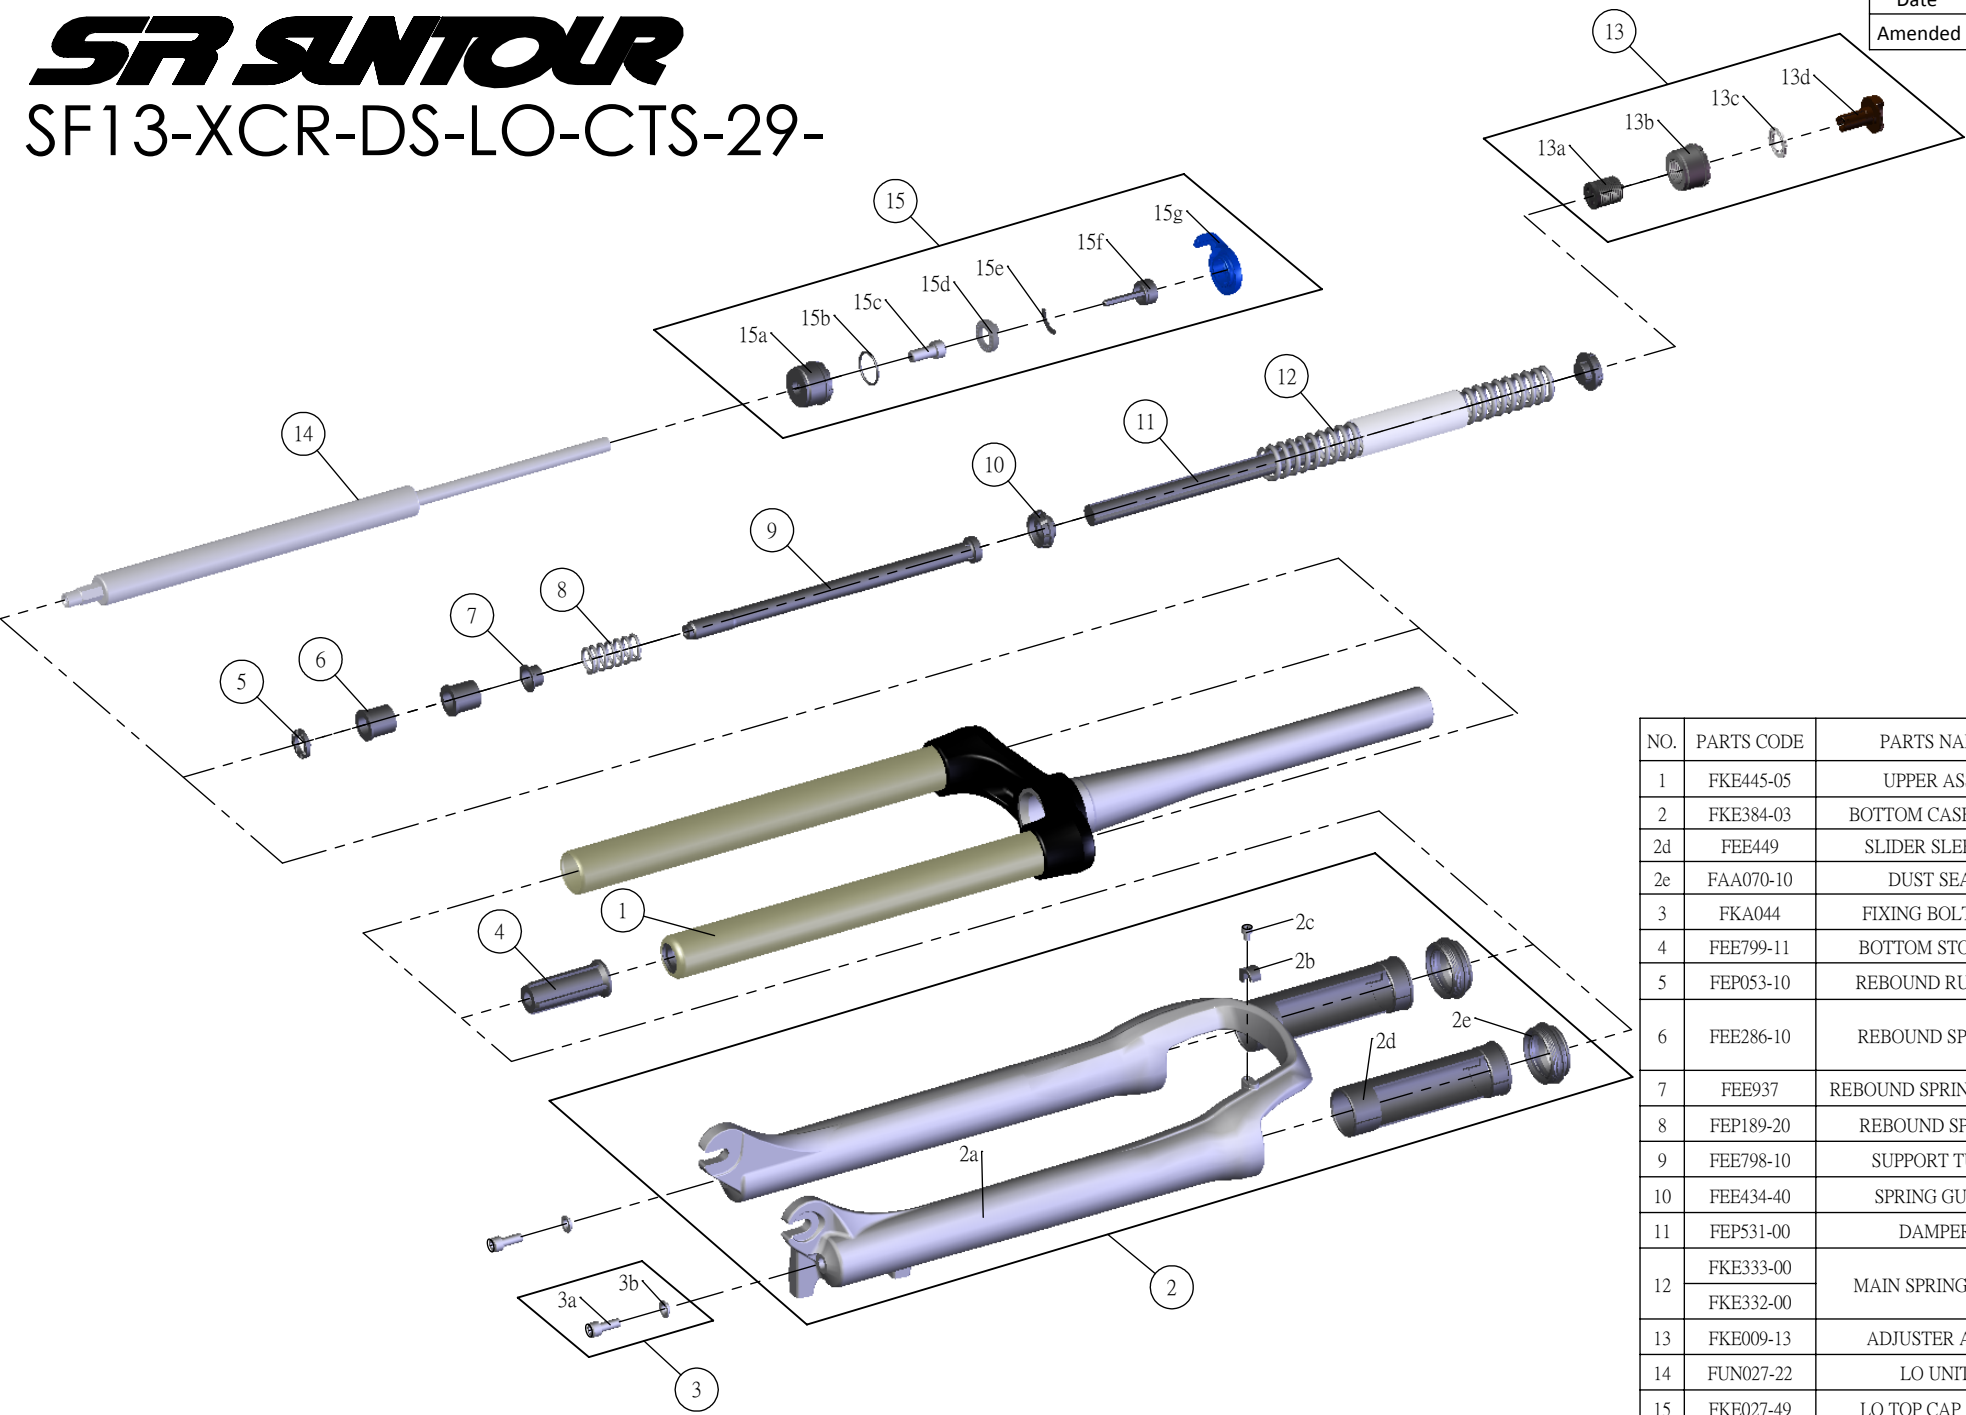

SR SUNTOUR

SF13-XCR-DS-LO-CTS-29-

Date	2013.07.10	Version	1
Amended			

NO.	PARTS CODE	PARTS NAME	80	100	QT
1	FKE445-05	UPPER ASSY	*	*	1
2	FKE384-03	BOTTOM CASE ASSY	*	*	1
2d	FEE449	SLIDER SLEEVES	*	*	2
2e	FAA070-10	DUST SEAL	*	*	2
3	FKA044	FIXING BOLT SET	*	*	2
4	FEE799-11	BOTTOM STOPPER	*	*	1
5	FEP053-10	REBOUND RUBBER	*	*	1
6	FEE286-10	REBOUND SPACER	*	*	2
7	FEE937	REBOUND SPRING GUIDE	*	*	1
8	FEP189-20	REBOUND SPRING	*	*	1
9	FEE798-10	SUPPORT TUBE	*	*	1
10	FEE434-40	SPRING GUIDE	*	*	2
11	FEP531-00	DAMPER	*	*	1
12	FKE333-00	MAIN SPRING ASSY	*	*	1
	FKE332-00			*	1
13	FKE009-13	ADJUSTER ASSY	*	*	1
14	FUN027-22	LO UNIT	*	*	1
15	FKE027-49	LO TOP CAP ASSY	*	*	1
15a	FEE925-00	ADJUST CAP LO	*	*	1
15f	FKA066	ADJUST CORE ASSY	*	*	1
15g	FEE938	LOCKOUT KNOB	*	*	1