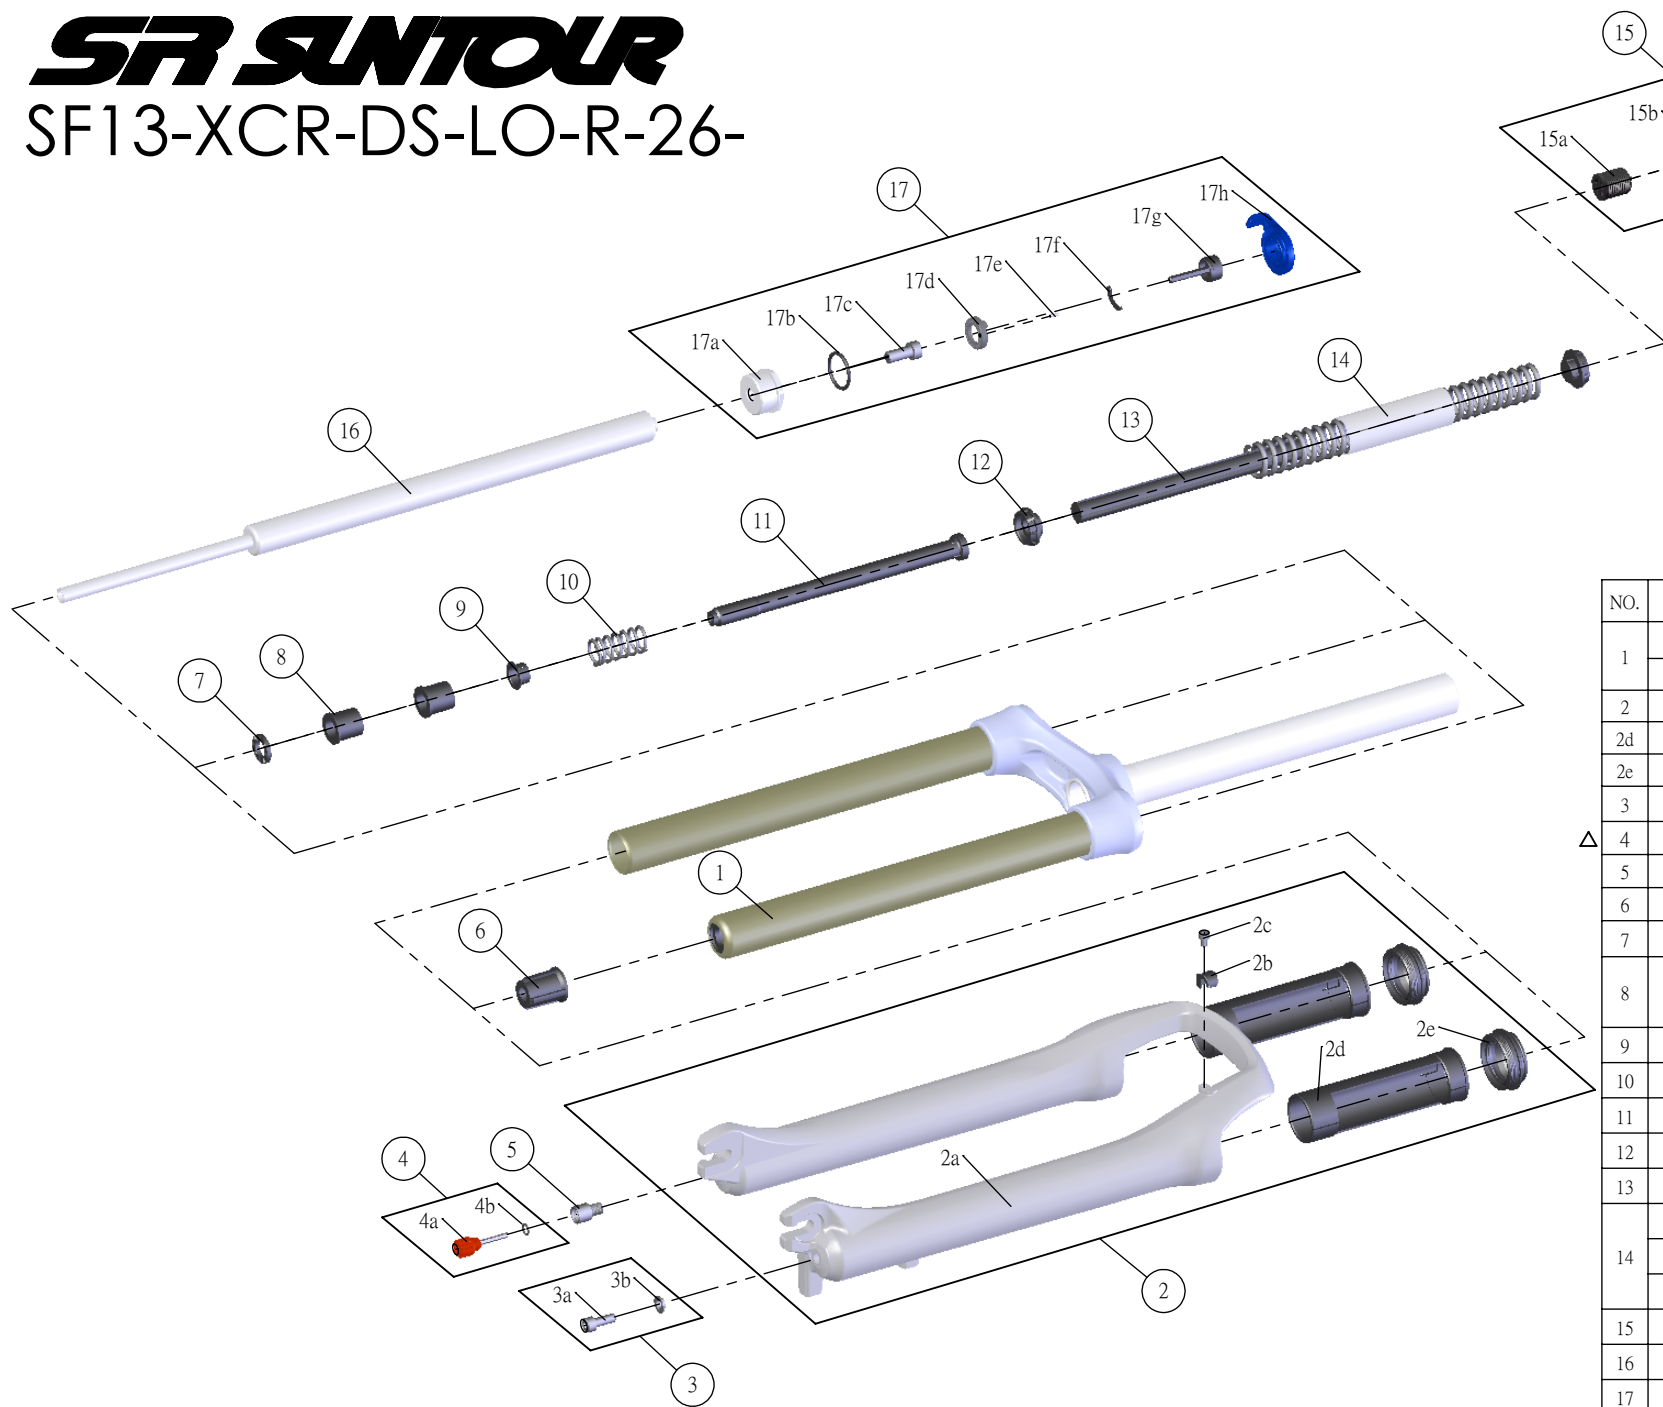

SUNTOUR

SF13-XCR-DS-LO-R-26-

Date	2013.01.02	Version	3
Amended	2014.03.19		

NO.	PARTS CODE	PARTS NAME	80	100	120	QT
1	FKE452-01	UPPER ASSY			*	1
	FKE452-02		*	*		1
2	FKE215-05	BOTTOM CASE ASSY	*	*	*	1
2d	FEE449	SLIDER SLEEVES	*	*	*	2
2e	FAA070-10	DUST SEAL	*	*	*	2
3	FKA044	FIXING BOLT SET	*	*	*	1
4	FKA004-30	REBOUND KNOB ASSY	*	*	*	1
5	FSB058	DAMPER FIXING BOLT	*	*	*	1
6	FEE799	BOTTOM STOPPER	*	*	*	1
7	FEP053-10	REBOUND RUBBER	*	*	*	1
8	FEE286-10	REBOUND SPACER	*			2
				*		1
9	FEE937	REBOUND SPRING GUIDE	*	*	*	1
10	FEP189-20	REBOUND SPRING	*	*	*	1
11	FEE798	SUPPORT TUBE	*	*	*	1
12	FEE434-40	SPRING GUIDE	*	*	*	2
13	FEP531-00	DAMPER	*	*	*	1
14	FEP605-01	MAIN SPRING ASSY	*			1
	FEP604-01			*		1
	FEP603-01				*	1
15	FKE009-13	ADJUSTER ASSY	*	*	*	1
16	FUN070-00	LO-R UNIT	*	*	*	1
17	FKE027-59	LO TOP CAP ASSY	*	*	*	1
17a	FEE260-60	ADJUST CAP LO	*	*	*	1
17g	FKA066	ADJUST CORE ASSY	*	*	*	1
17h	FEE938	LOCKOUT KNOB	*	*	*	1