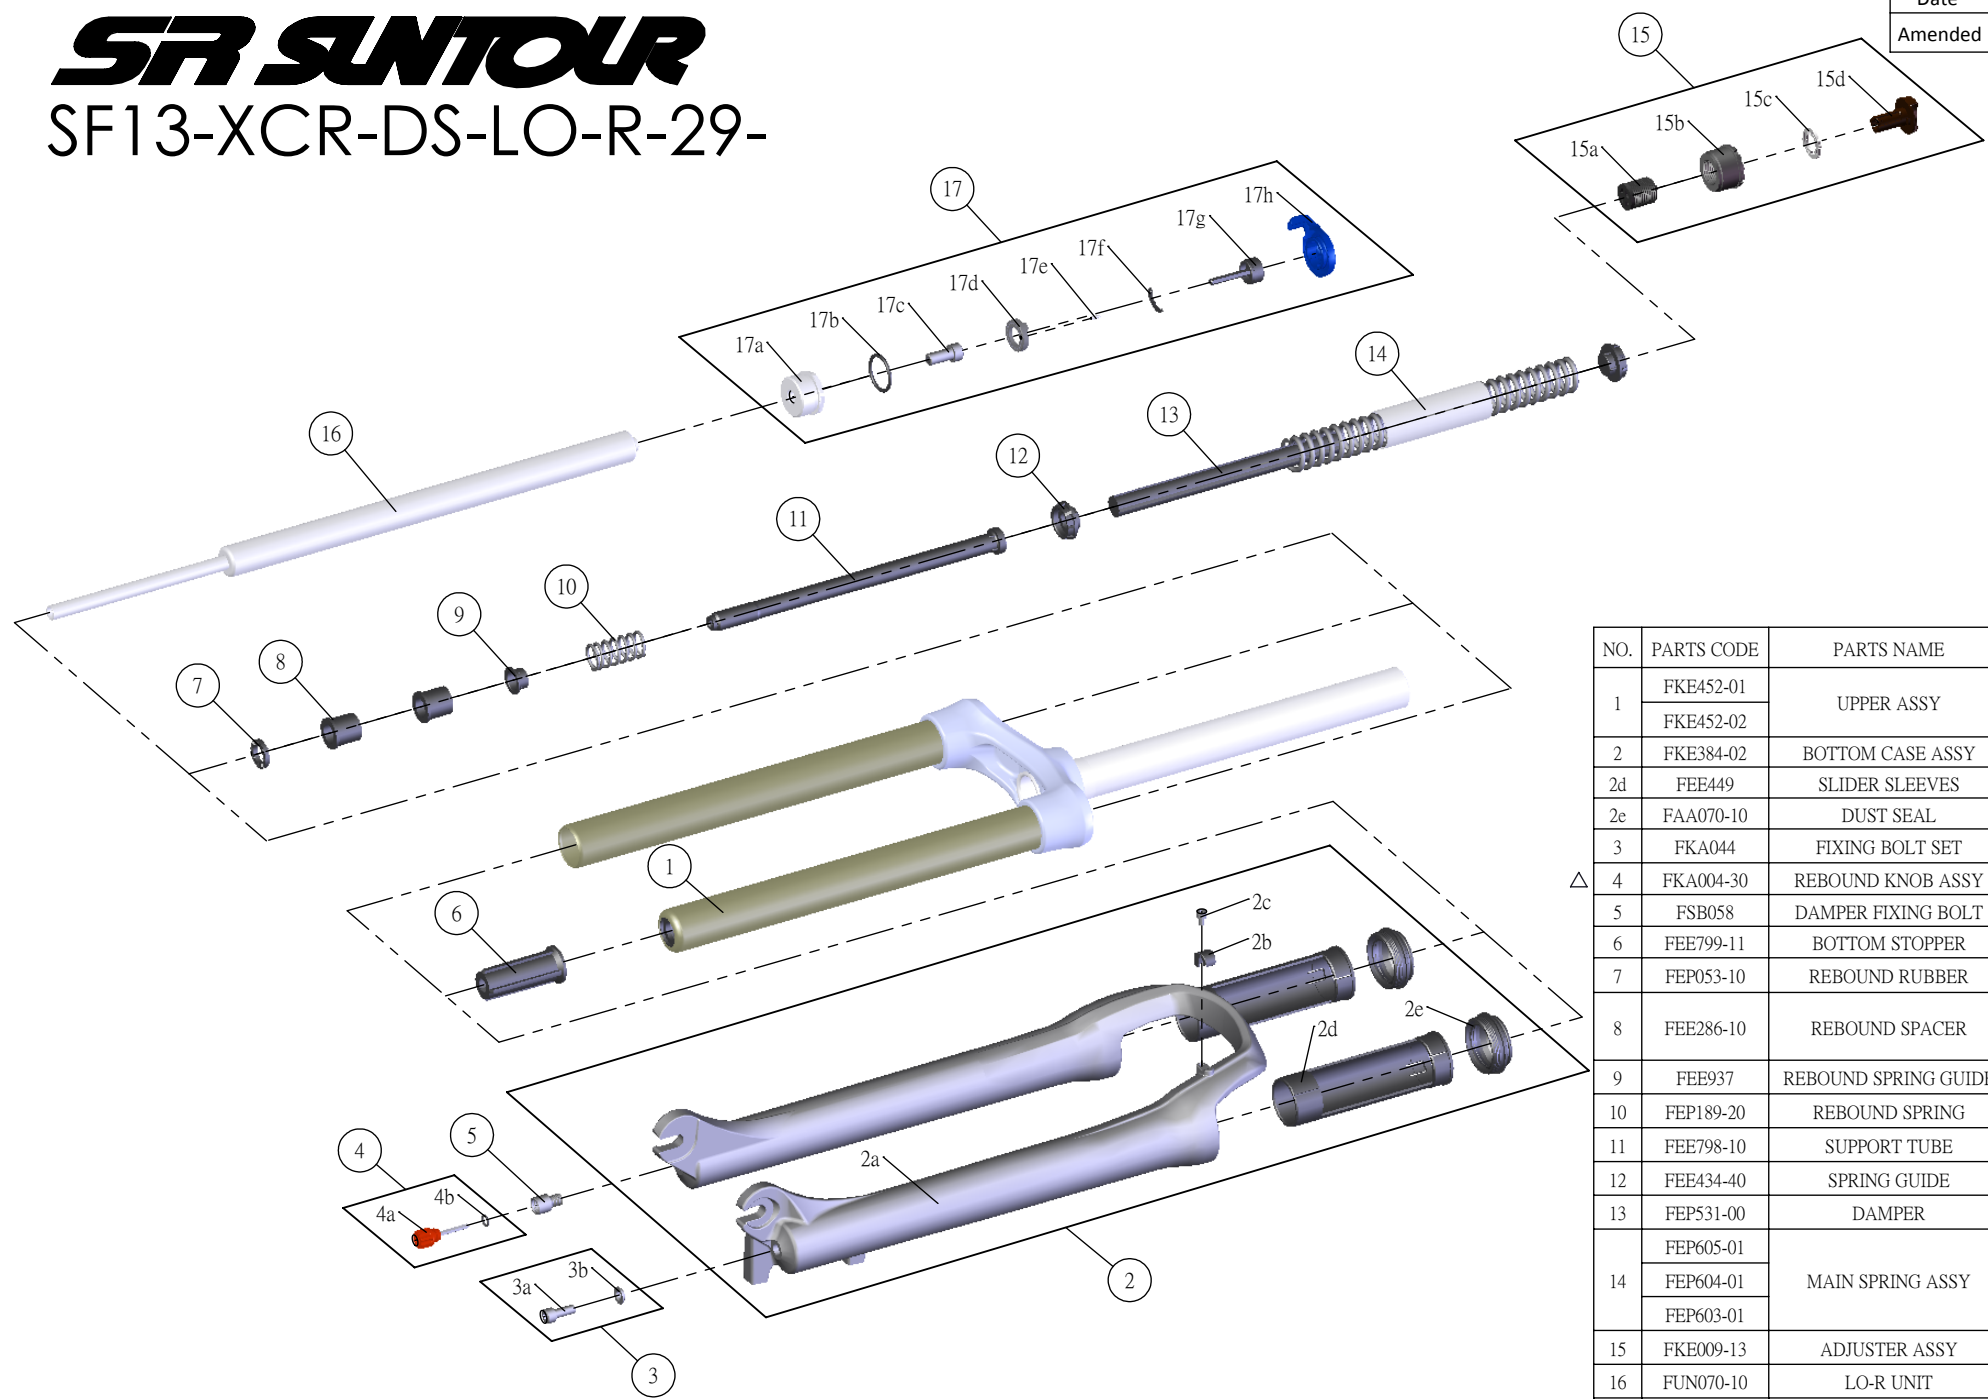

SR SUNTOUR

SF13-XCR-DS-LO-R-29-

Date	2013.01.02	Version	3
Amended	2014.03.19		

NO.	PARTS CODE	PARTS NAME	80	100	120	QT
1	FKE452-01	UPPER ASSY			*	1
	FKE452-02		*	*		1
2	FKE384-02	BOTTOM CASE ASSY	*	*	*	1
2d	FEE449	SLIDER SLEEVES	*	*	*	2
2e	FAA070-10	DUST SEAL	*	*	*	2
3	FKA044	FIXING BOLT SET	*	*	*	1
4	FKA004-30	REBOUND KNOB ASSY	*	*	*	1
5	FSB058	DAMPER FIXING BOLT	*	*	*	1
6	FEE799-11	BOTTOM STOPPER	*	*	*	1
7	FEP053-10	REBOUND RUBBER	*	*	*	1
8	FEE286-10	REBOUND SPACER	*			2
				*		1
9	FEE937	REBOUND SPRING GUIDE	*	*	*	1
10	FEP189-20	REBOUND SPRING	*	*	*	1
11	FEE798-10	SUPPORT TUBE	*	*	*	1
12	FEE434-40	SPRING GUIDE	*	*	*	2
13	FEP531-00	DAMPER	*	*	*	1
14	FEP605-01	MAIN SPRING ASSY	*			1
	FEP604-01			*		1
	FEP603-01				*	1
15	FKE009-13	ADJUSTER ASSY	*	*	*	1
16	FUN070-10	LO-R UNIT	*	*	*	1
17	FKE027-59	LO TOP CAP ASSY	*	*	*	1
17a	FEE260-60	ADJUST CAP LO	*	*	*	1
17g	FKA066	ADJUST CORE ASSY	*	*	*	1
17h	FEE938	LOCKOUT KNOB	*	*	*	1