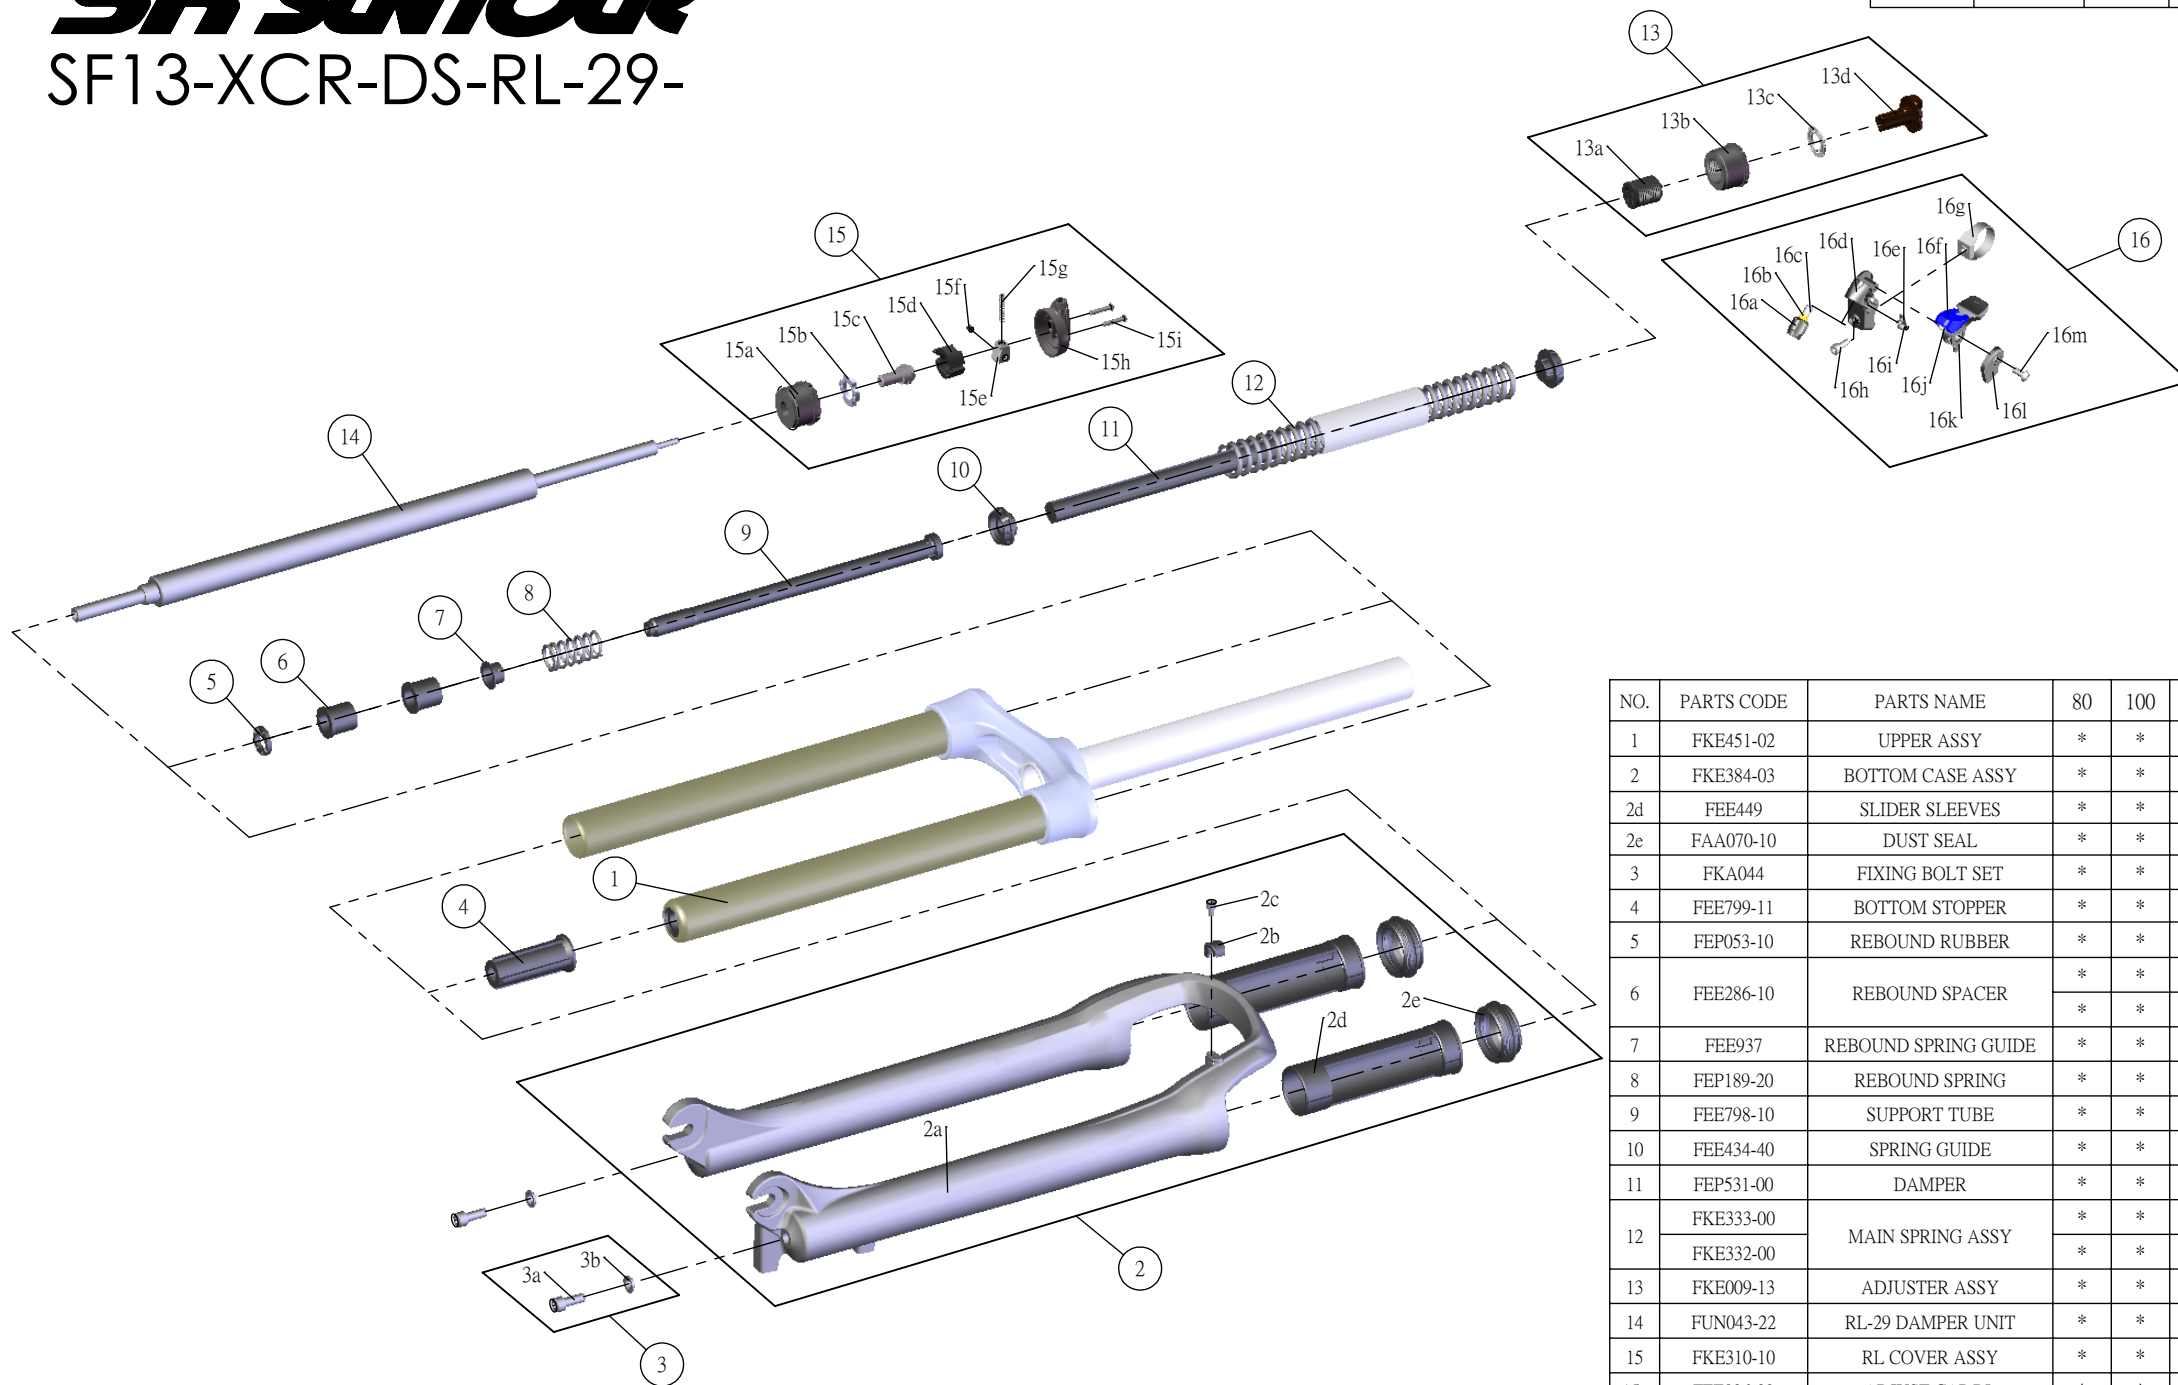

## SF13-XCR-DS-RL-29-

Date	2013.07.11	Version	1
Amended			

NO.	PARTS CODE	PARTS NAME	80	100	QT
1	FKE451-02	UPPER ASSY	*	*	1
2	FKE384-03	BOTTOM CASE ASSY	*	*	1
2d	FEE449	SLIDER SLEEVES	*	*	2
2e	FAA070-10	DUST SEAL	*	*	2
3	FKA044	FIXING BOLT SET	*	*	2
4	FEE799-11	BOTTOM STOPPER	*	*	1
5	FEP053-10	REBOUND RUBBER	*	*	1
6	FEE286-10	REBOUND SPACER	*	*	2
			*	*	1
7	FEE937	REBOUND SPRING GUIDE	*	*	1
8	FEP189-20	REBOUND SPRING	*	*	1
9	FEE798-10	SUPPORT TUBE	*	*	1
10	FEE434-40	SPRING GUIDE	*	*	2
11	FEP531-00	DAMPER	*	*	1
12	FKE333-00	MAIN SPRING ASSY	*	*	1
	FKE332-00		*	*	1
13	FKE009-13	ADJUSTER ASSY	*	*	1
14	FUN043-22	RL-29 DAMPER UNIT	*	*	1
15	FKE310-10	RL COVER ASSY	*	*	1
15a	FEE926-00	ADJUST CAP RL	*	*	1
15h	FEE939	RL COVER	*	*	1
16	SL9SC-RLO	REMOTE LEVER ASSY	*	*	1