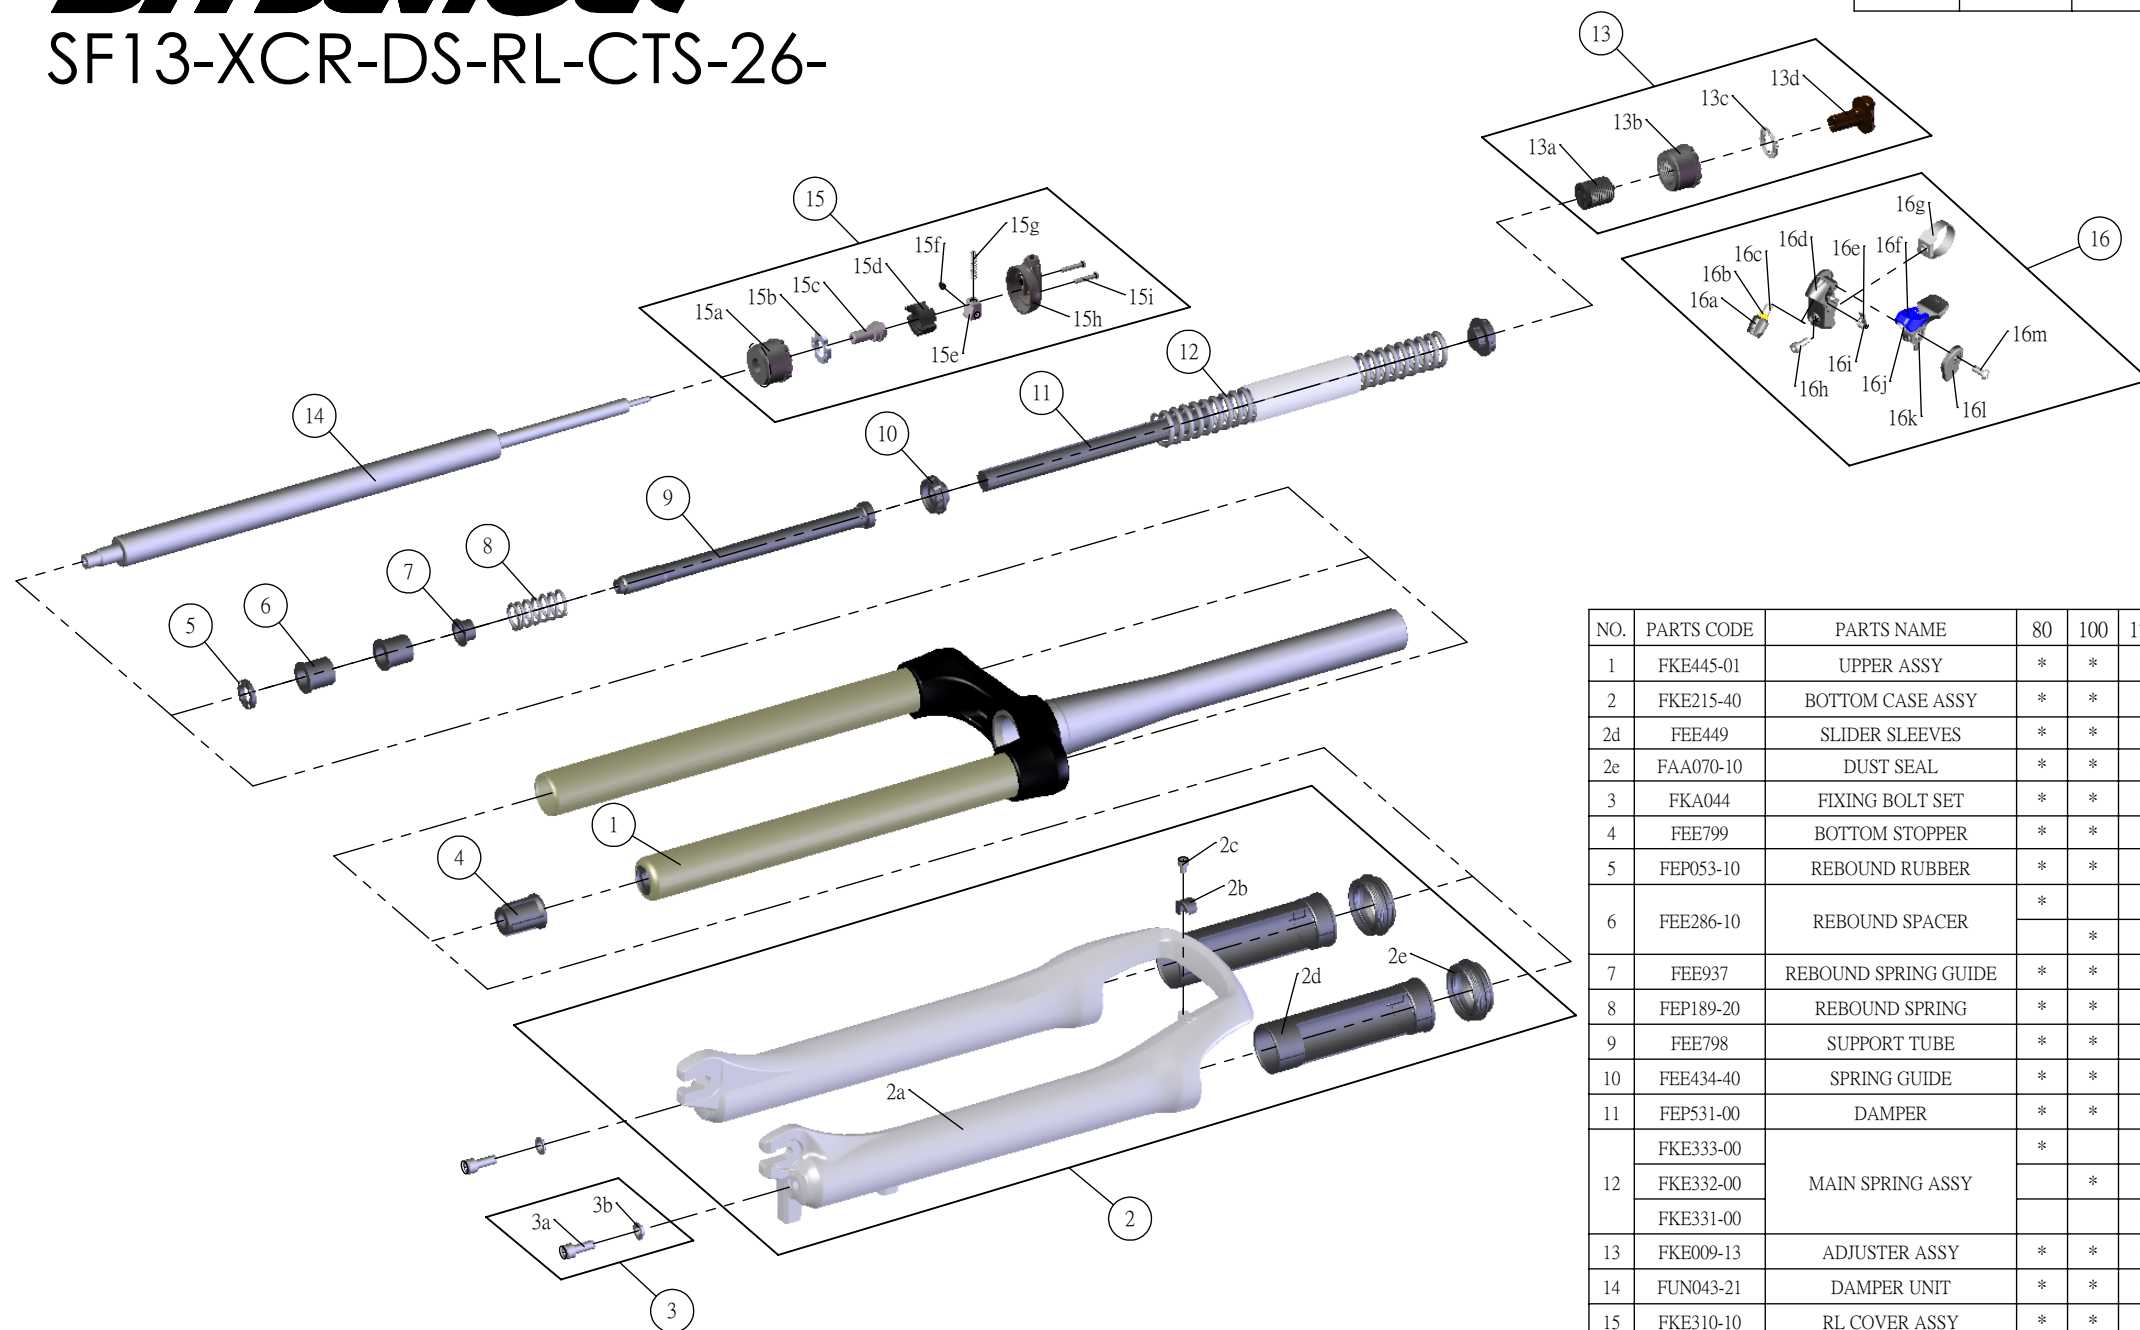

SR SUNTOUR

SF13-XCR-DS-RL-CTS-26-

Date	2013.07.11	Version	1
Amended			

NO.	PARTS CODE	PARTS NAME	80	100	120	QT
1	FKE445-01	UPPER ASSY	*	*	*	1
2	FKE215-40	BOTTOM CASE ASSY	*	*	*	1
2d	FEE449	SLIDER SLEEVES	*	*	*	2
2e	FAA070-10	DUST SEAL	*	*	*	2
3	FKA044	FIXING BOLT SET	*	*	*	2
4	FEE799	BOTTOM STOPPER	*	*	*	1
5	FEP053-10	REBOUND RUBBER	*	*	*	1
6	FEE286-10	REBOUND SPACER	*			2
				*		1
7	FEE937	REBOUND SPRING GUIDE	*	*	*	1
8	FEP189-20	REBOUND SPRING	*	*	*	1
9	FEE798	SUPPORT TUBE	*	*	*	1
10	FEE434-40	SPRING GUIDE	*	*	*	2
11	FEP531-00	DAMPER	*	*	*	1
12	FKE333-00	MAIN SPRING ASSY	*			1
	FKE332-00			*		1
	FKE331-00				*	1
13	FKE009-13	ADJUSTER ASSY	*	*	*	1
14	FUN043-21	DAMPER UNIT	*	*	*	1
15	FKE310-10	RL COVER ASSY	*	*	*	1
15a	FEE926-00	ADJUST CAP RL	*	*	*	1
15h	FEE939	RL COVER	*	*	*	1
16	SL9SC-RLO	REMOTE LEVER ASSY	*	*	*	1