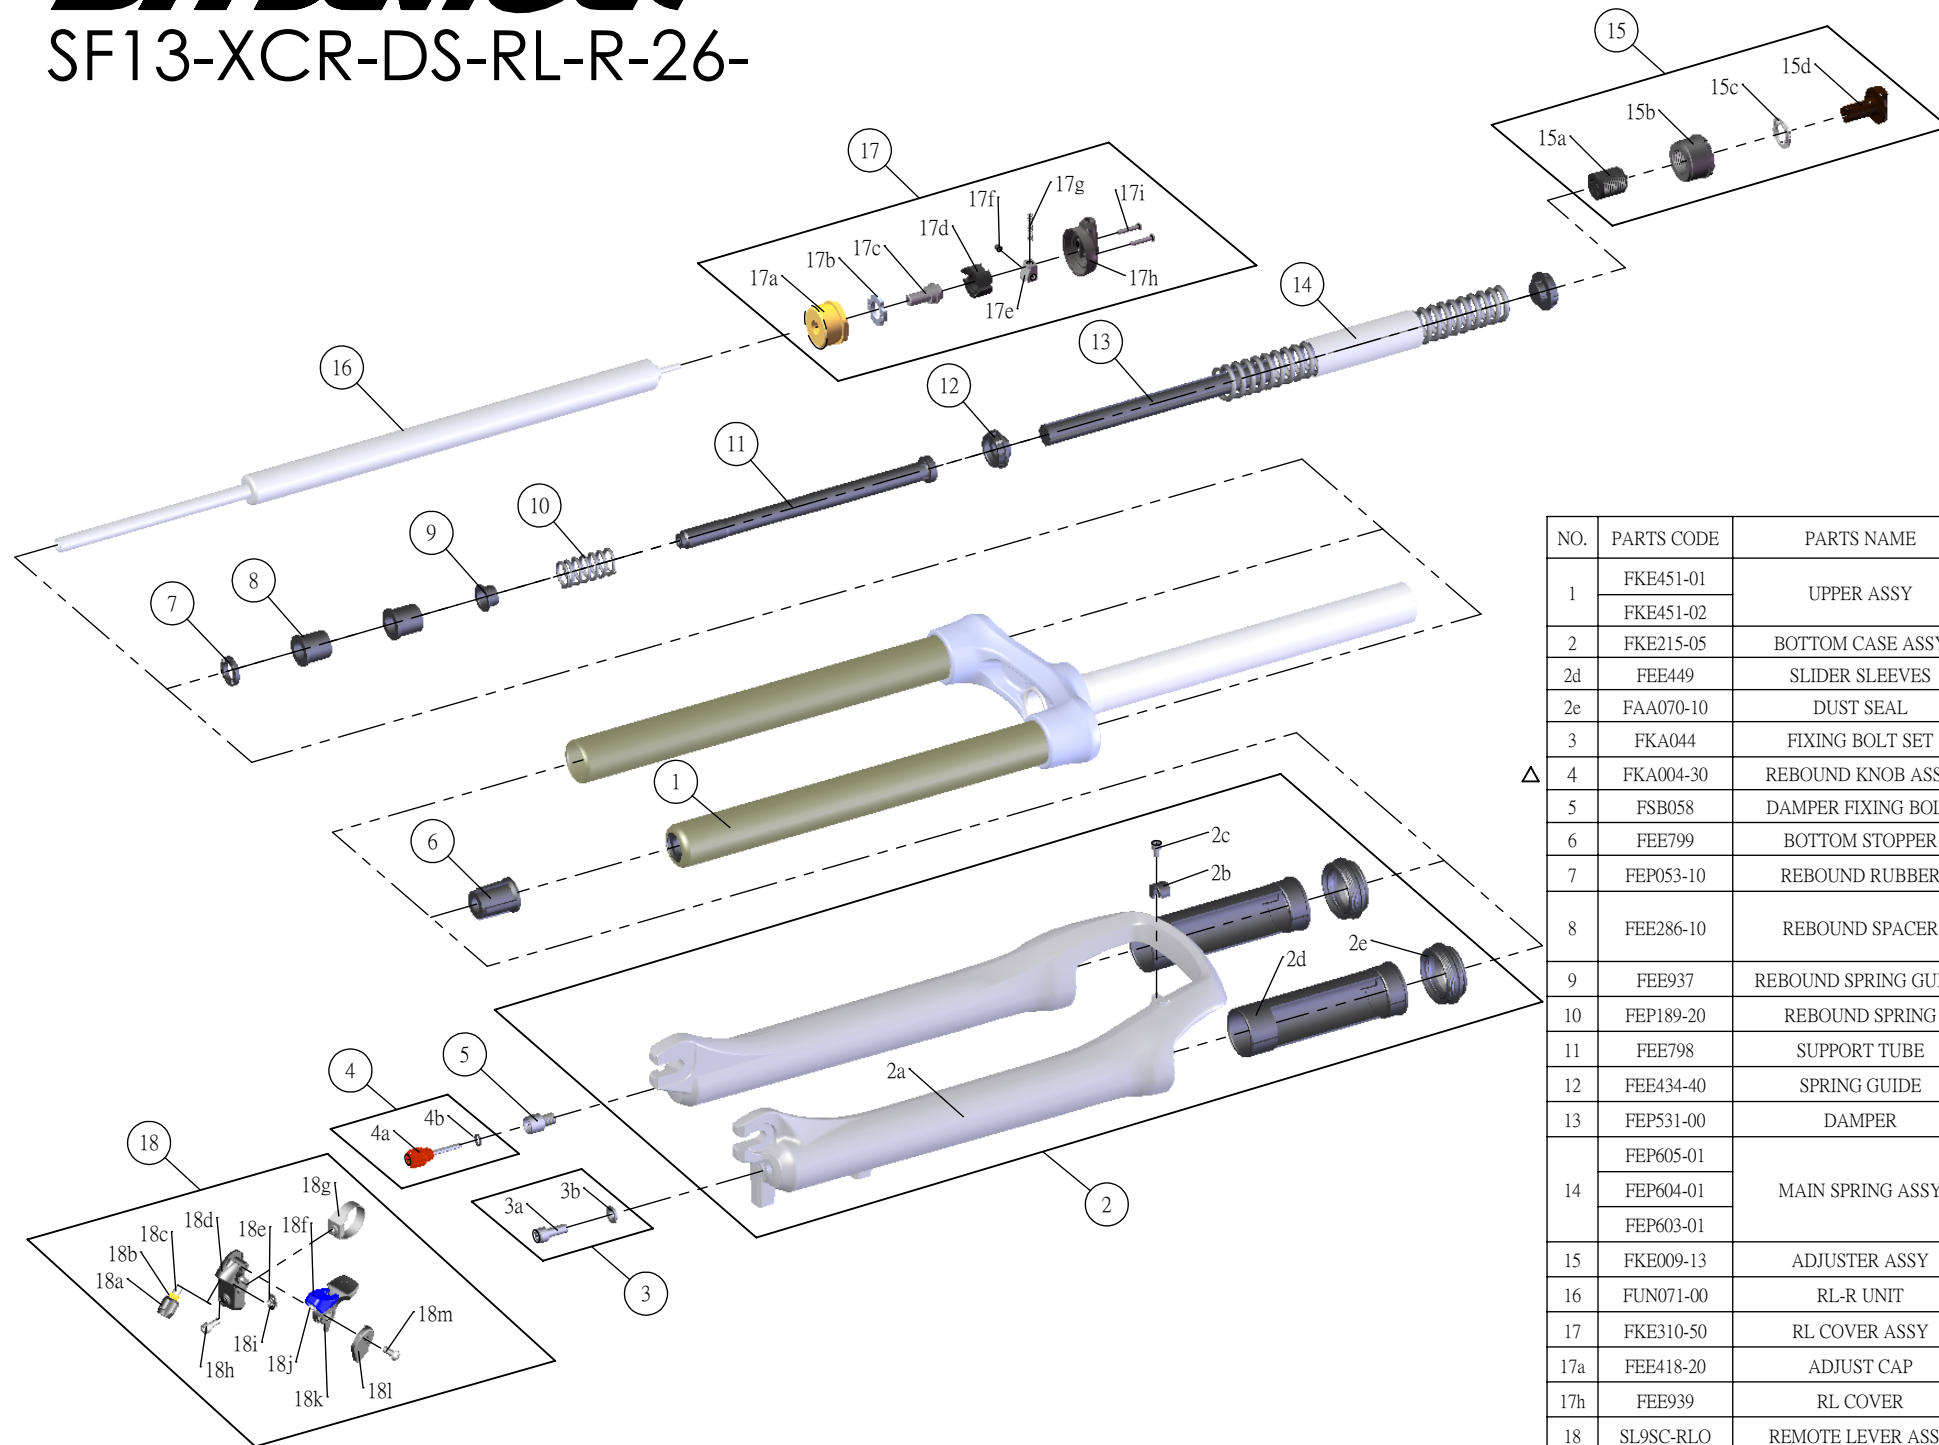

SR SUNTOUR

SF13-XCR-DS-RL-R-26-

Date	2013.01.02	Version	3
Amended	2014.03.19		

NO.	PARTS CODE	PARTS NAME	80	100	120	QT
1	FKE451-01	UPPER ASSY			*	1
	FKE451-02		*	*		1
2	FKE215-05	BOTTOM CASE ASSY	*	*	*	1
2d	FEE449	SLIDER SLEEVES	*	*	*	2
2e	FAA070-10	DUST SEAL	*	*	*	2
3	FKA044	FIXING BOLT SET	*	*	*	1
4	FKA004-30	REBOUND KNOB ASSY	*	*	*	1
5	FSB058	DAMPER FIXING BOLT	*	*	*	1
6	FEE799	BOTTOM STOPPER	*	*	*	1
7	FEP053-10	REBOUND RUBBER	*	*	*	1
8	FEE286-10	REBOUND SPACER	*			2
				*		1
9	FEE937	REBOUND SPRING GUIDE	*	*	*	1
10	FEP189-20	REBOUND SPRING	*	*	*	1
11	FEE798	SUPPORT TUBE	*	*	*	1
12	FEE434-40	SPRING GUIDE	*	*	*	2
13	FEP531-00	DAMPER	*	*	*	1
14	FEP605-01	MAIN SPRING ASSY	*			1
	FEP604-01			*		1
	FEP603-01				*	1
15	FKE009-13	ADJUSTER ASSY	*	*	*	1
16	FUN071-00	RL-R UNIT	*	*	*	1
17	FKE310-50	RL COVER ASSY	*	*	*	1
17a	FEE418-20	ADJUST CAP	*	*	*	1
17h	FEE939	RL COVER	*	*	*	1
18	SL9SC-RLO	REMOTE LEVER ASSY	*	*	*	1