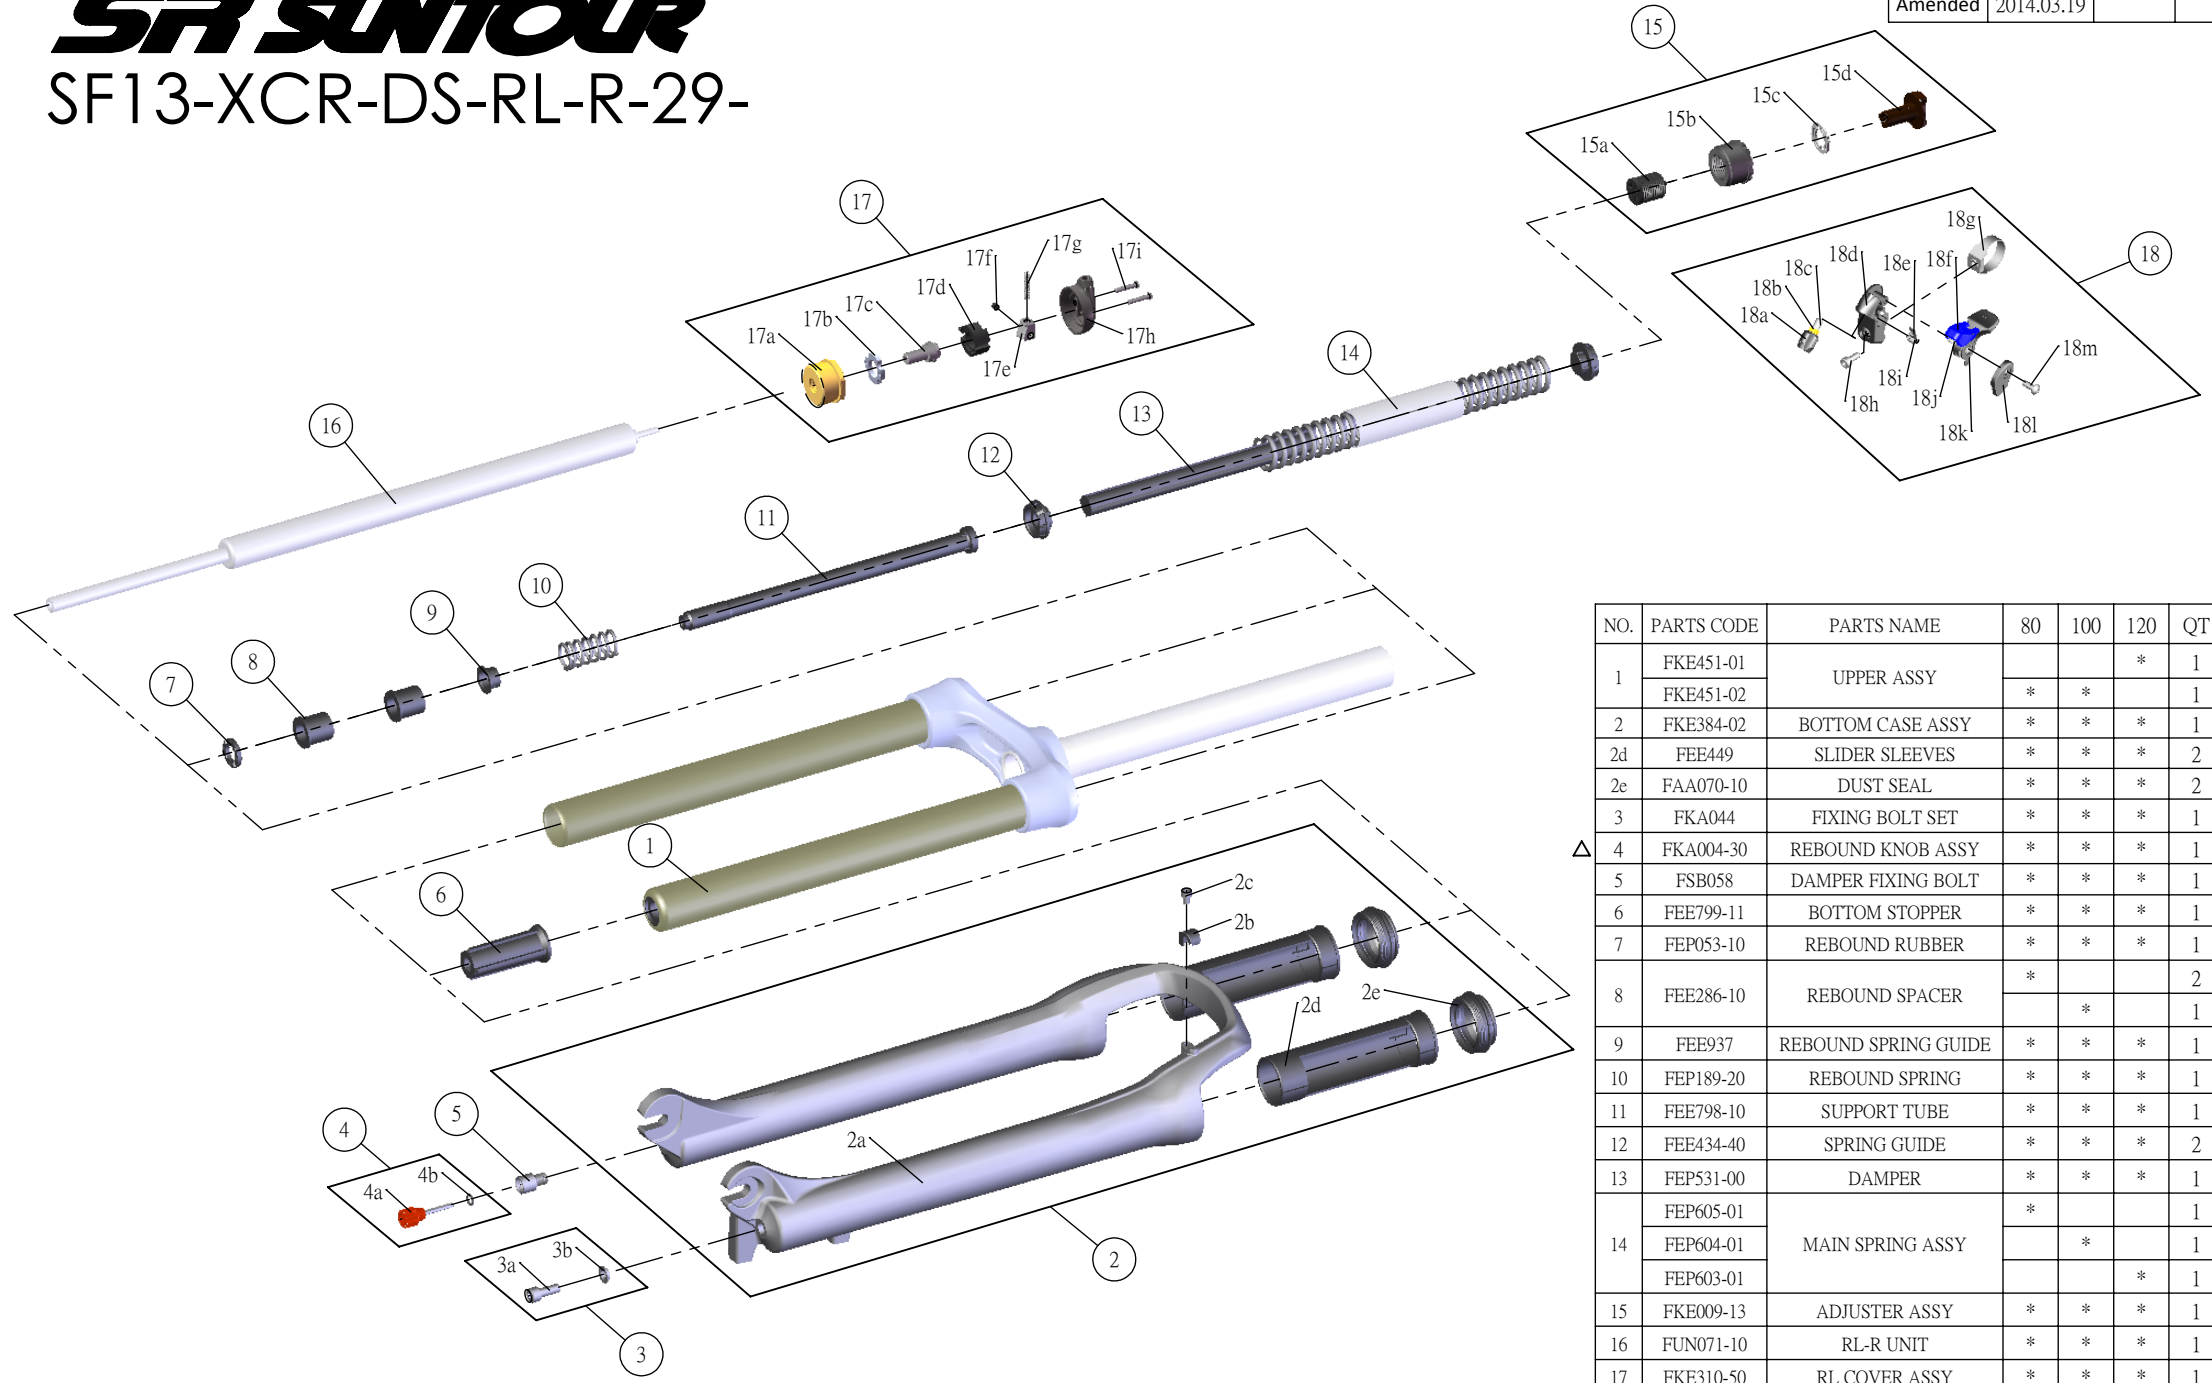

## SF13-XCR-DS-RL-R-29-

Date	2013.01.02	Version	3
Amended	2014.03.19		

NO.	PARTS CODE	PARTS NAME	80	100	120	QT
1	FKE451-01	UPPER ASSY			*	1
	FKE451-02		*	*		1
2	FKE384-02	BOTTOM CASE ASSY	*	*	*	1
2d	FEE449	SLIDER SLEEVES	*	*	*	2
2e	FAA070-10	DUST SEAL	*	*	*	2
3	FKA044	FIXING BOLT SET	*	*	*	1
4	FKA004-30	REBOUND KNOB ASSY	*	*	*	1
5	FSB058	DAMPER FIXING BOLT	*	*	*	1
6	FEE799-11	BOTTOM STOPPER	*	*	*	1
7	FEP053-10	REBOUND RUBBER	*	*	*	1
8	FEE286-10	REBOUND SPACER	*			2
				*		1
9	FEE937	REBOUND SPRING GUIDE	*	*	*	1
10	FEP189-20	REBOUND SPRING	*	*	*	1
11	FEE798-10	SUPPORT TUBE	*	*	*	1
12	FEE434-40	SPRING GUIDE	*	*	*	2
13	FEP531-00	DAMPER	*	*	*	1
14	FEP605-01	MAIN SPRING ASSY	*			1
	FEP604-01			*		1
	FEP603-01				*	1
15	FKE009-13	ADJUSTER ASSY	*	*	*	1
16	FUN071-10	RL-R UNIT	*	*	*	1
17	FKE310-50	RL COVER ASSY	*	*	*	1
17a	FEE418-20	ADJUST CAP	*	*	*	1
17h	FEE939	RL COVER	*	*	*	1
18	SL9SC-RLO	REMOTE LEVER ASSY	*	*	*	1