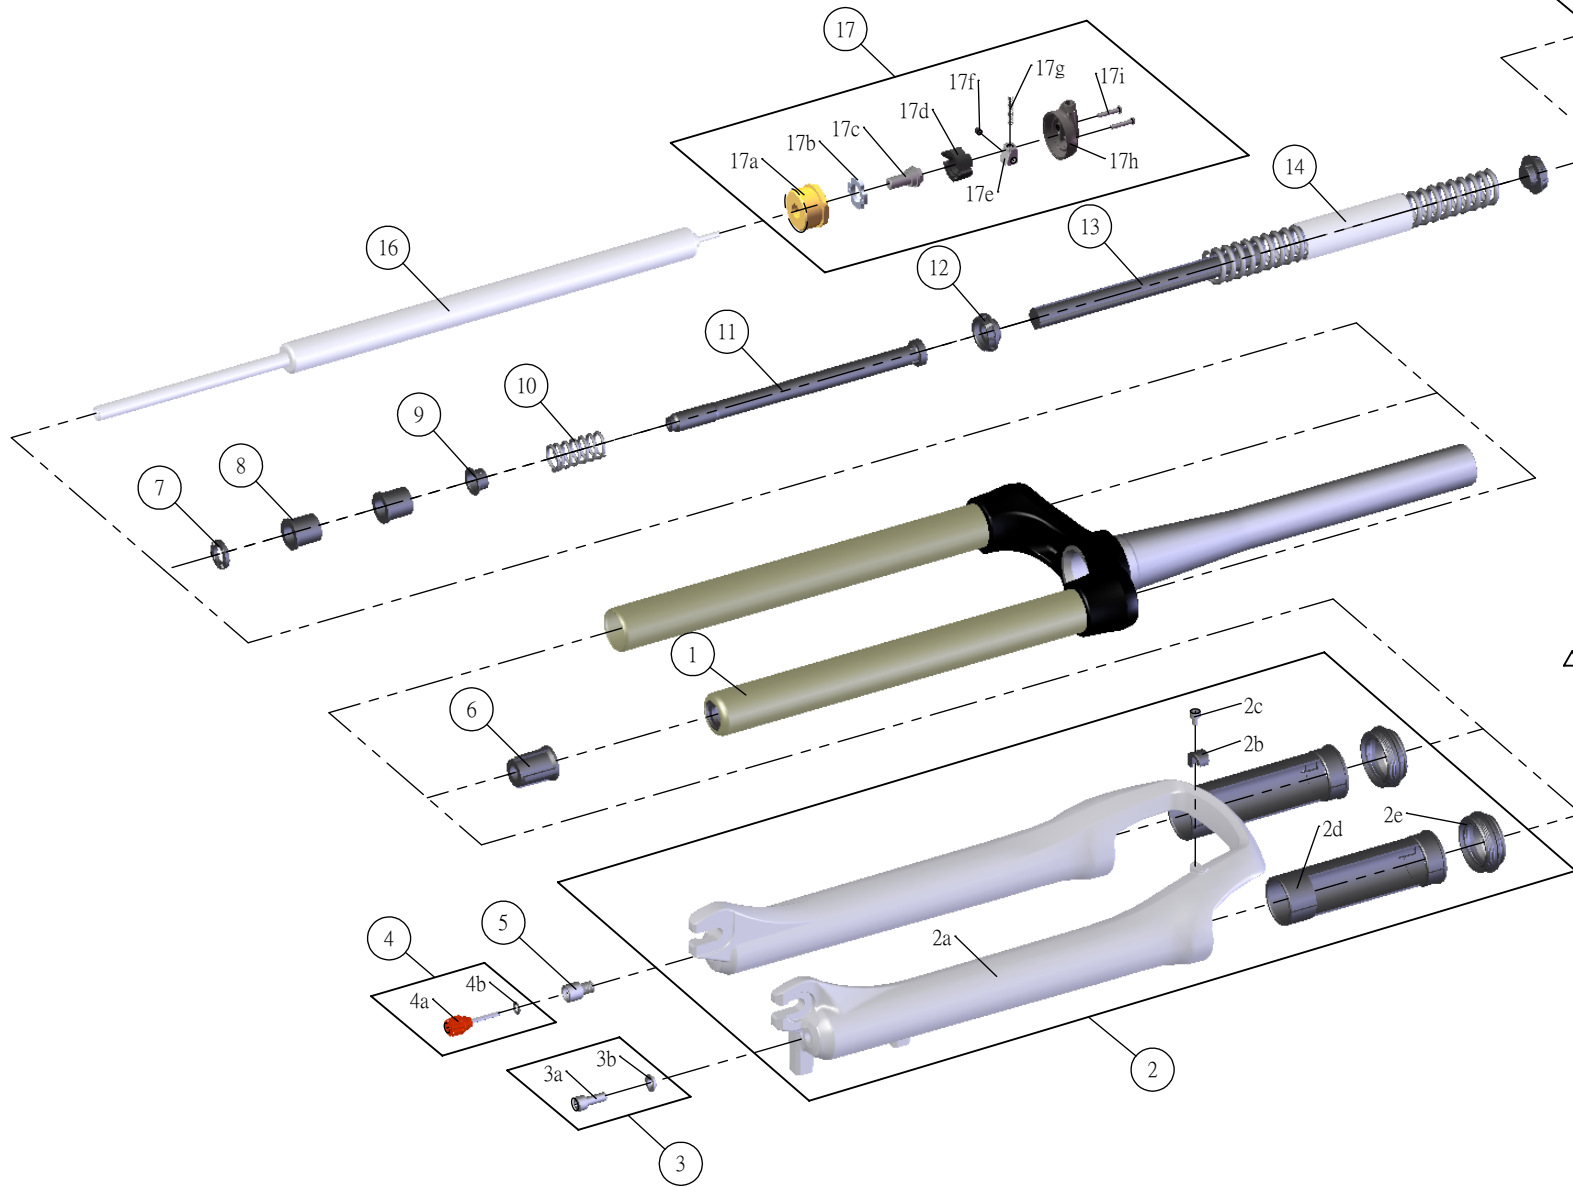

# SR SUNTOUR

## SF13-XCR-DS-RL-R-CTS-26-

Date	2013.01.02	Version	3
Amended	2014.03.19		

NO.	PARTS CODE	PARTS NAME	80	100	120	QT
1	FKE445-01	UPPER ASSY	*	*	*	1
2	FKE215-05	BOTTOM CASE ASSY	*	*	*	1
2d	FEE449	SLIDER SLEEVES	*	*	*	2
2e	FAA070-10	DUST SEAL	*	*	*	2
3	FKA044	FIXING BOLT SET	*	*	*	1
4	FKA004-30	REBOUND KNOB ASSY	*	*	*	1
5	FSB058	DAMPER FIXING BOLT	*	*	*	1
6	FEE799	BOTTOM STOPPER	*	*	*	1
7	FEP053-10	REBOUND RUBBER	*	*	*	1
8	FEE286-10	REBOUND SPACER	*			2
				*		1
9	FEE937	REBOUND SPRING GUIDE	*	*	*	1
10	FEP189-20	REBOUND SPRING	*	*	*	1
11	FEE798	SUPPORT TUBE	*	*	*	1
12	FEE434-40	SPRING GUIDE	*	*	*	2
13	FEP531-00	DAMPER	*	*	*	1
14	FEP605-01	MAIN SPRING ASSY	*			1
	FEP604-01			*		1
	FEP603-01				*	1
15	FKE009-13	ADJUSTER ASSY	*	*	*	1
16	FUN071-00	RL-R UNIT	*	*	*	1
17	FKE310-50	RL COVER ASSY	*	*	*	1
17a	FEE418-20	ADJUST CAP	*	*	*	1
17h	FEE939	RL COVER	*	*	*	1
18	SL9SC-RLO	REMOTE LEVER ASSY	*	*	*	1