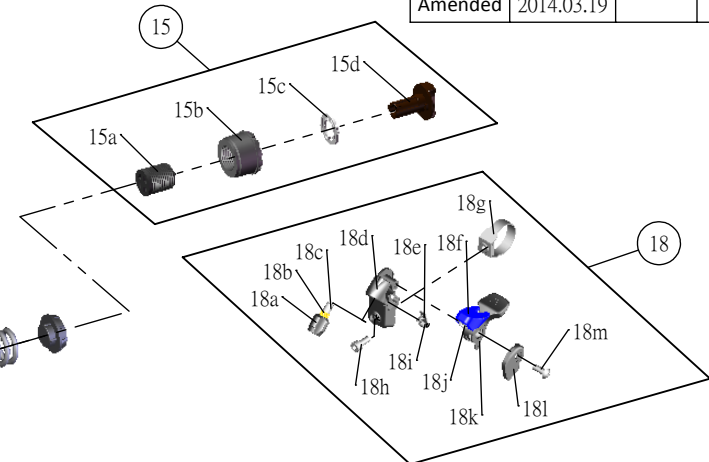

## SF13-XCR-DS-RL-R-CTS-26-

Date	2013.01.02	Version	3
Amended	2014.03.19		

NO.	PARTS CODE	PARTS NAME	80	100	120	QT
1	FKE445-01	UPPER ASSY	*	*	*	1
2	FKE215-05	BOTTOM CASE ASSY	*	*	*	1
2d	FEE449	SLIDER SLEEVES	*	*	*	2
2e	FAA070-10	DUST SEAL	*	*	*	2
3	FKA044	FIXING BOLT SET	*	*	*	1
4	FKA004-30	REBOUND KNOB ASSY	*	*	*	1
5	FSB058	DAMPER FIXING BOLT	*	*	*	1
6	FEE799	BOTTOM STOPPER	*	*	*	1
7	FEP053-10	REBOUND RUBBER	*	*	*	1
8	FEE286-10	REBOUND SPACER	*			2
				*		1
9	FEE937	REBOUND SPRING GUIDE	*	*	*	1
10	FEP189-20	REBOUND SPRING	*	*	*	1
11	FEE798	SUPPORT TUBE	*	*	*	1
12	FEE434-40	SPRING GUIDE	*	*	*	2
13	FEP531-00	DAMPER	*	*	*	1
14	FEP605-01	MAIN SPRING ASSY	*			1
	FEP604-01			*		1
	FEP603-01				*	1
15	FKE009-13	ADJUSTER ASSY	*	*	*	1
16	FUN071-00	RL-R UNIT	*	*	*	1
17	FKE310-50	RL COVER ASSY	*	*	*	1
17a	FEE418-20	ADJUST CAP	*	*	*	1
17h	FEE939	RL COVER	*	*	*	1
18	SL9SC-RLO	REMOTE LEVER ASSY	*	*	*	1