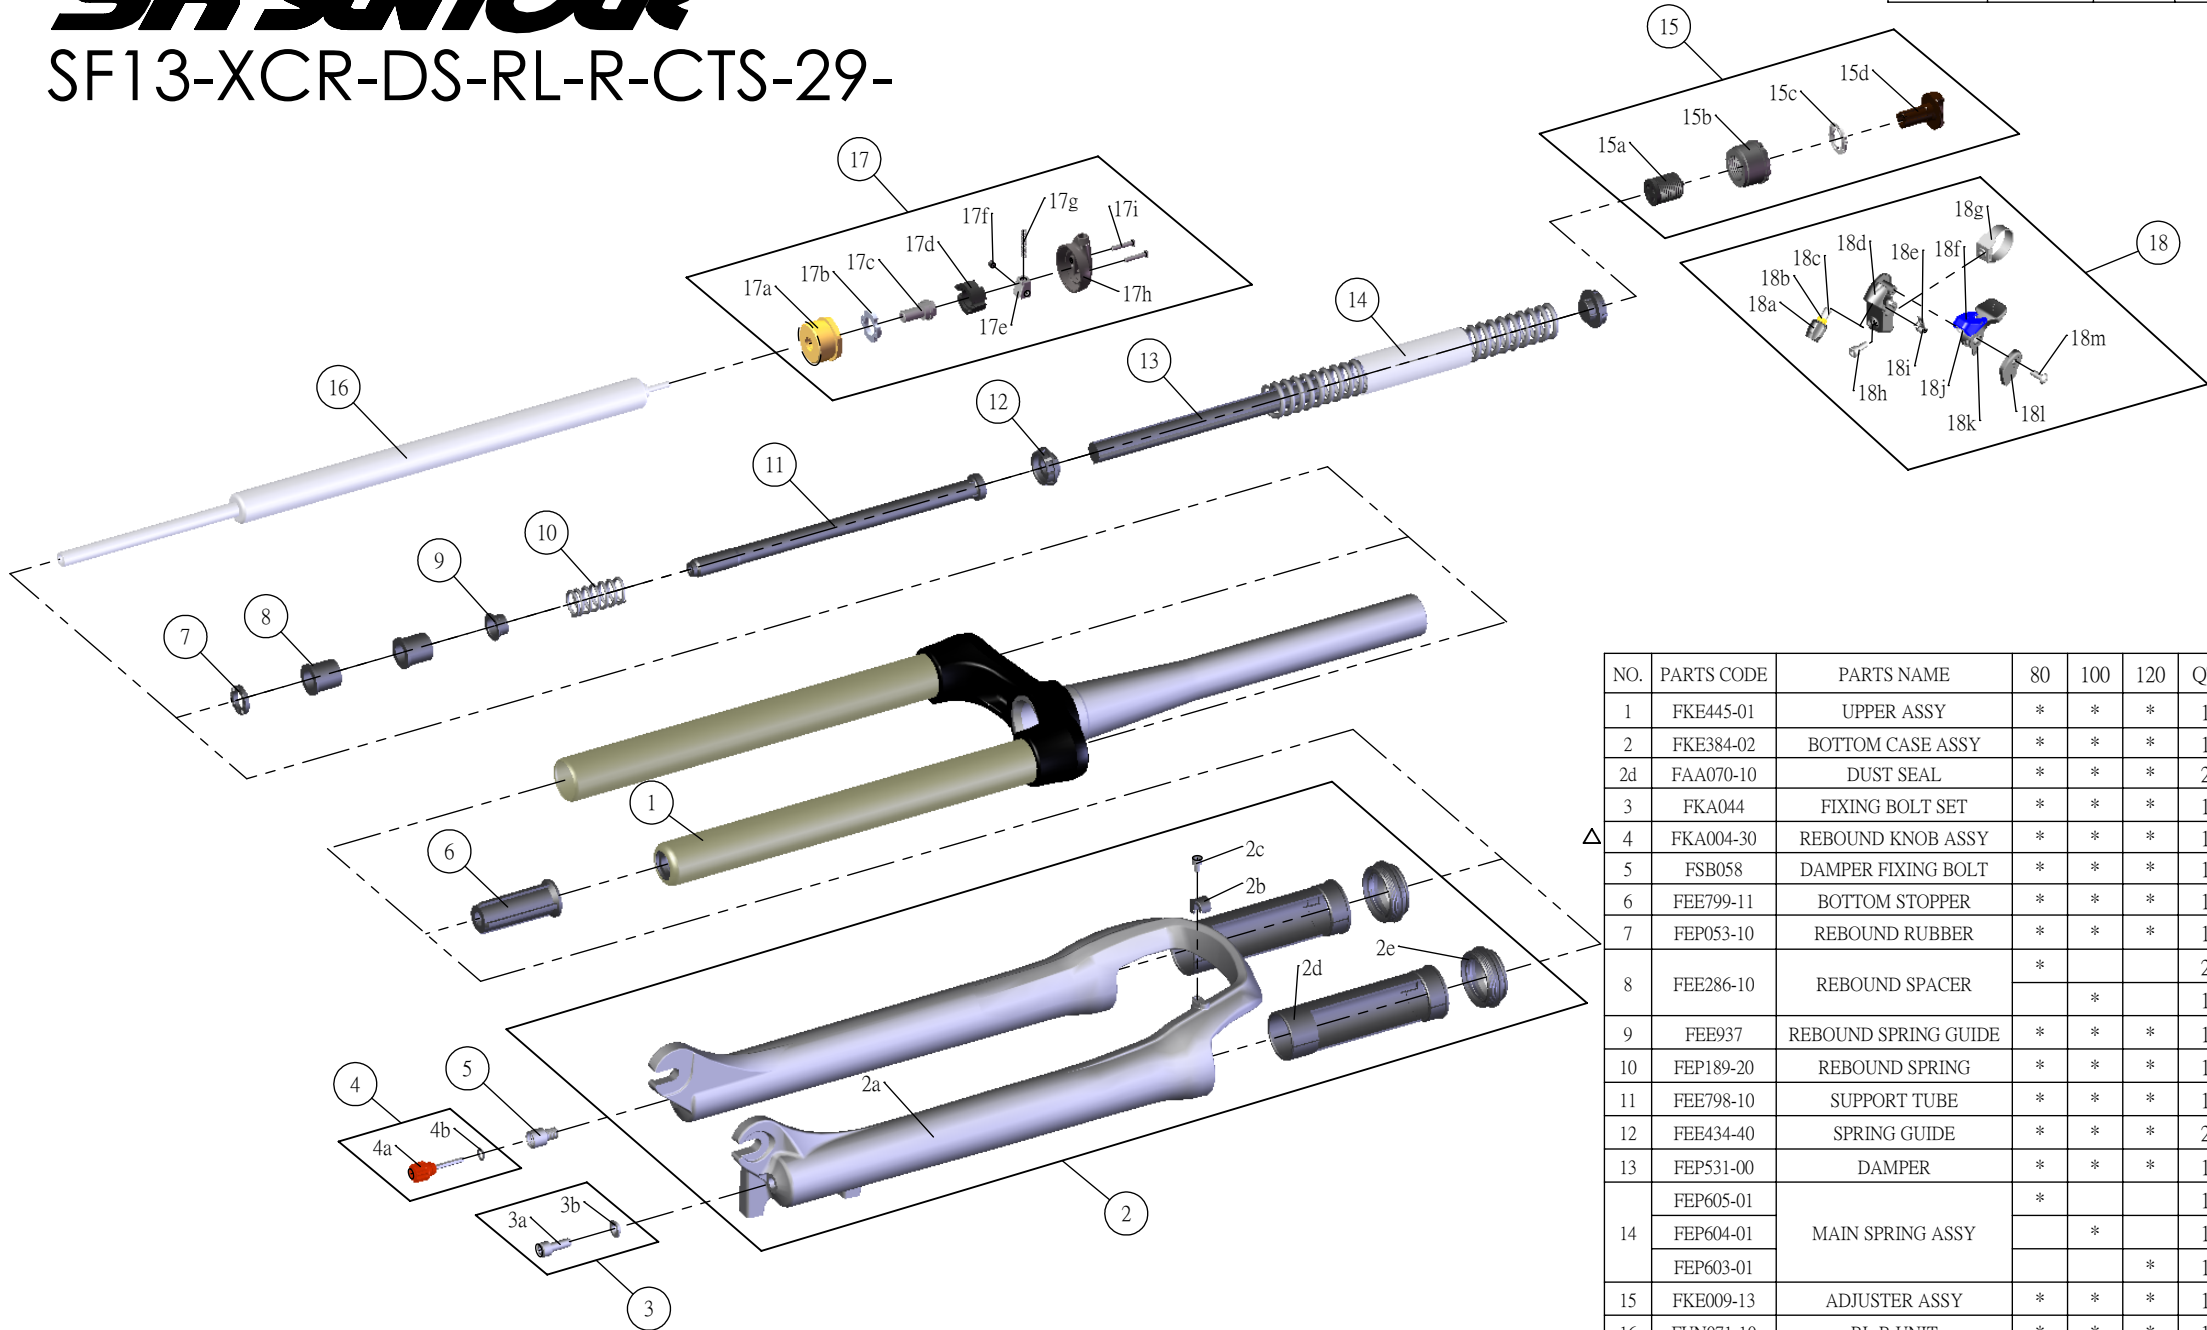

SR SUNTOUR

SF13-XCR-DS-RL-R-CTS-29-

Date	2013.01.02	Version	3
Amended	2014.03.19		

NO.	PARTS CODE	PARTS NAME	80	100	120	QT
1	FKE445-01	UPPER ASSY	*	*	*	1
2	FKE384-02	BOTTOM CASE ASSY	*	*	*	1
2d	FAA070-10	DUST SEAL	*	*	*	2
3	FKA044	FIXING BOLT SET	*	*	*	1
4	FKA004-30	REBOUND KNOB ASSY	*	*	*	1
5	FSB058	DAMPER FIXING BOLT	*	*	*	1
6	FEE799-11	BOTTOM STOPPER	*	*	*	1
7	FEP053-10	REBOUND RUBBER	*	*	*	1
8	FEE286-10	REBOUND SPACER	*	*	*	2
9	FEE937	REBOUND SPRING GUIDE	*	*	*	1
10	FEP189-20	REBOUND SPRING	*	*	*	1
11	FEE798-10	SUPPORT TUBE	*	*	*	1
12	FEE434-40	SPRING GUIDE	*	*	*	2
13	FEP531-00	DAMPER	*	*	*	1
14	FEP605-01	MAIN SPRING ASSY	*			1
	FEP604-01			*		1
	FEP603-01				*	1
15	FKE009-13	ADJUSTER ASSY	*	*	*	1
16	FUN071-10	RL-R UNIT	*	*	*	1
17	FKE310-50	RL COVER ASSY	*	*	*	1
17a	FEE418-20	ADJUST CAP	*	*	*	1
17h	FEE939	RL COVER	*	*	*	1
18	SL9SC-RLO	REMOTE LEVER ASSY	*	*	*	1