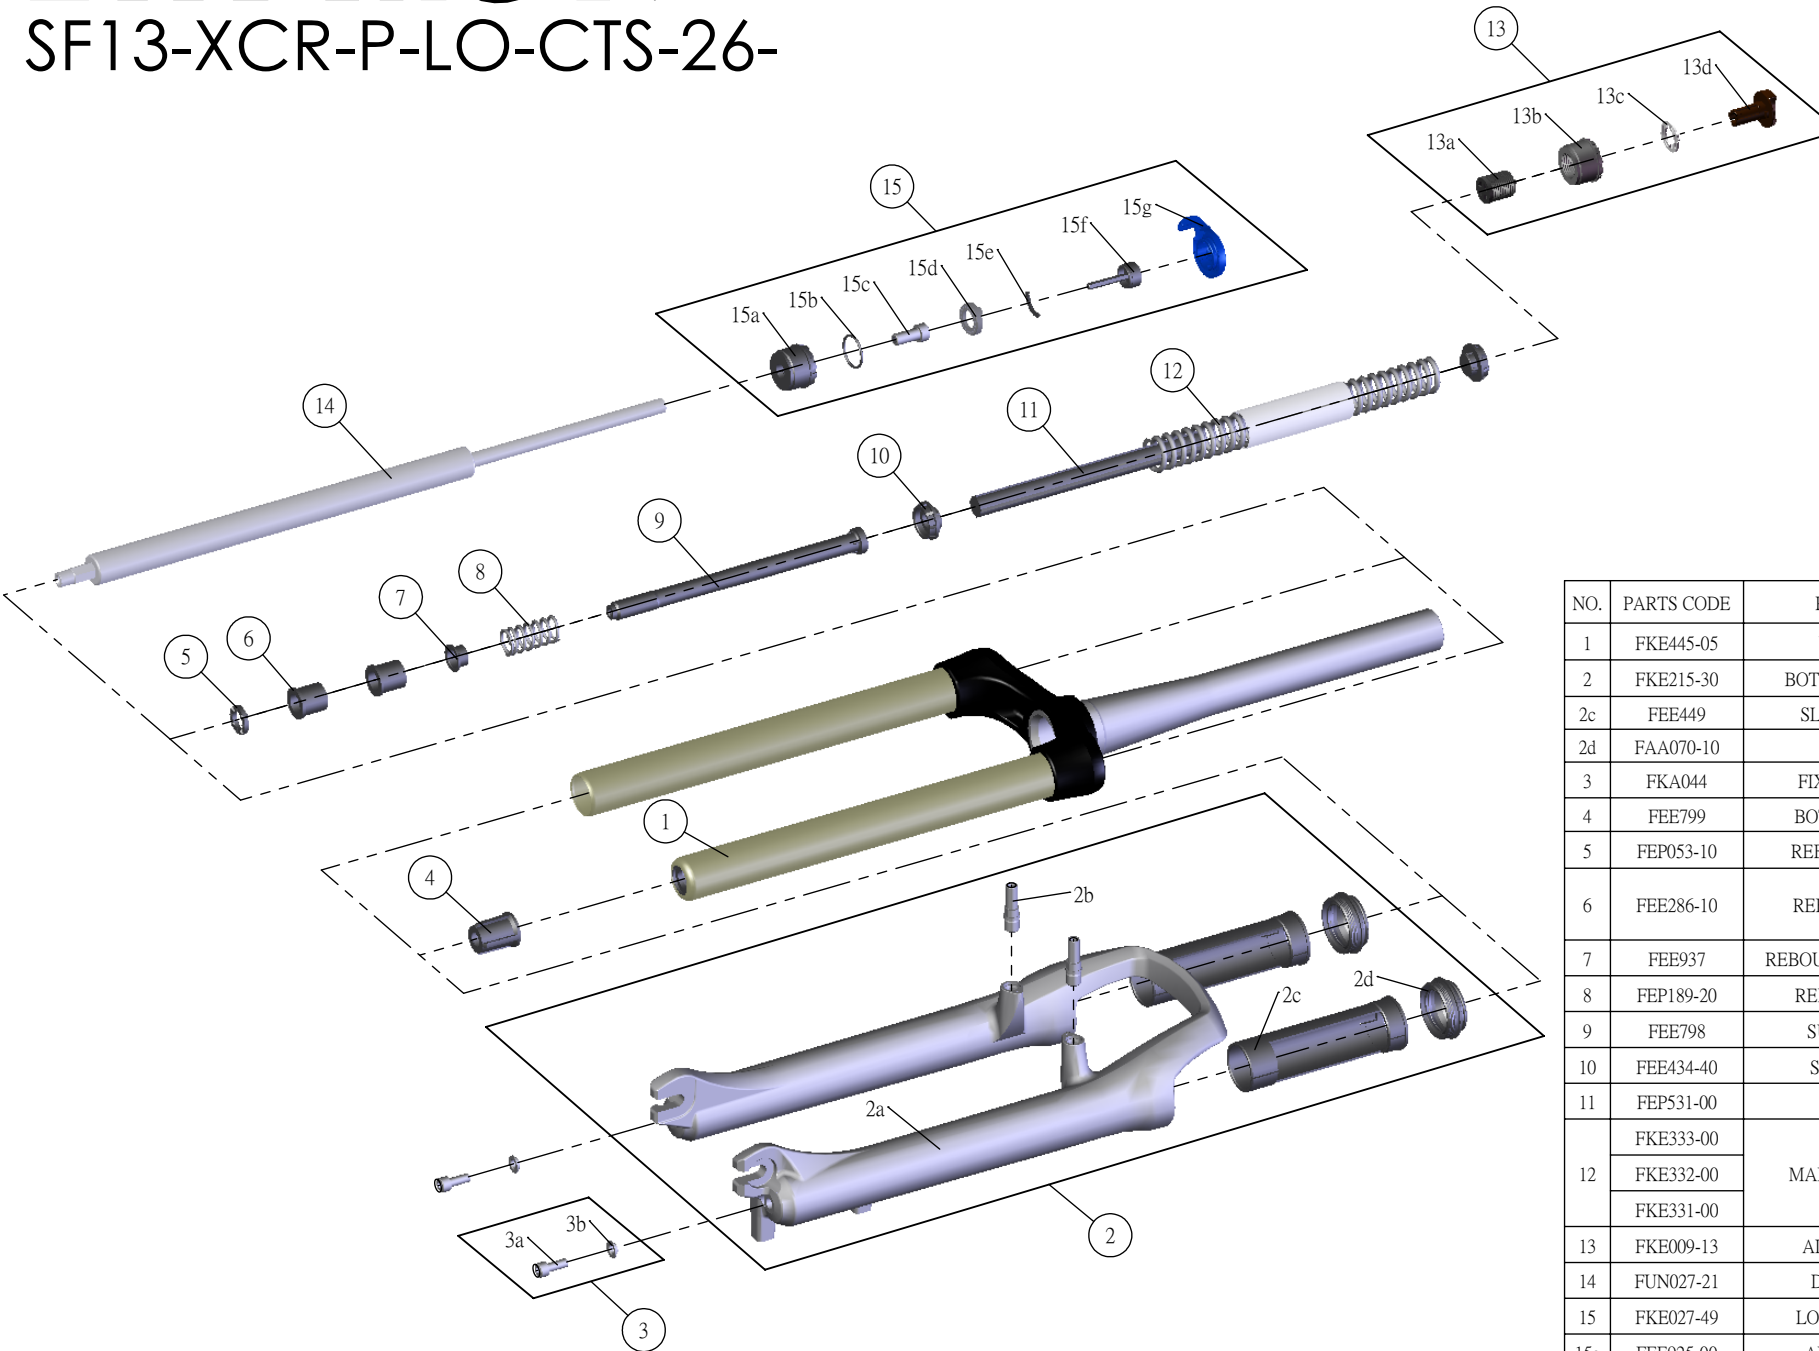

# SR SUNTOUR

## SF13-XCR-P-LO-CTS-26-

Date	2013.07.11	Version	1
Amended			

NO.	PARTS CODE	PARTS NAME	80	100	120	QT
1	FKE445-05	UPPER ASSY	*	*	*	1
2	FKE215-30	BOTTOM CASE ASSY	*	*	*	1
2c	FEE449	SLIDER SLEEVES	*	*	*	2
2d	FAA070-10	DUST SEAL	*	*	*	2
3	FKA044	FIXING BOLT SET	*	*	*	2
4	FEE799	BOTTOM STOPPER	*	*	*	1
5	FEP053-10	REBOUND RUBBER	*	*	*	1
6	FEE286-10	REBOUND SPACER	*			2
				*		1
7	FEE937	REBOUND SPRING GUIDE	*	*	*	1
8	FEP189-20	REBOUND SPRING	*	*	*	1
9	FEE798	SUPPORT TUBE	*	*	*	1
10	FEE434-40	SPRING GUIDE	*	*	*	2
11	FEP531-00	DAMPER	*	*	*	1
12	FKE333-00	MAIN SPRING ASSY	*			1
	FKE332-00			*		1
	FKE331-00				*	1
13	FKE009-13	ADJUSTER ASSY	*	*	*	1
14	FUN027-21	DAMPER UNIT	*	*	*	1
15	FKE027-49	LO TOP CAP ASSY	*	*	*	1
15a	FEE925-00	ADJUST CAP LO	*	*	*	1
15f	FKA066	ADJUST CORE ASSY	*	*	*	1
15g	FEE938	LOCKOUT KNOB	*	*	*	1