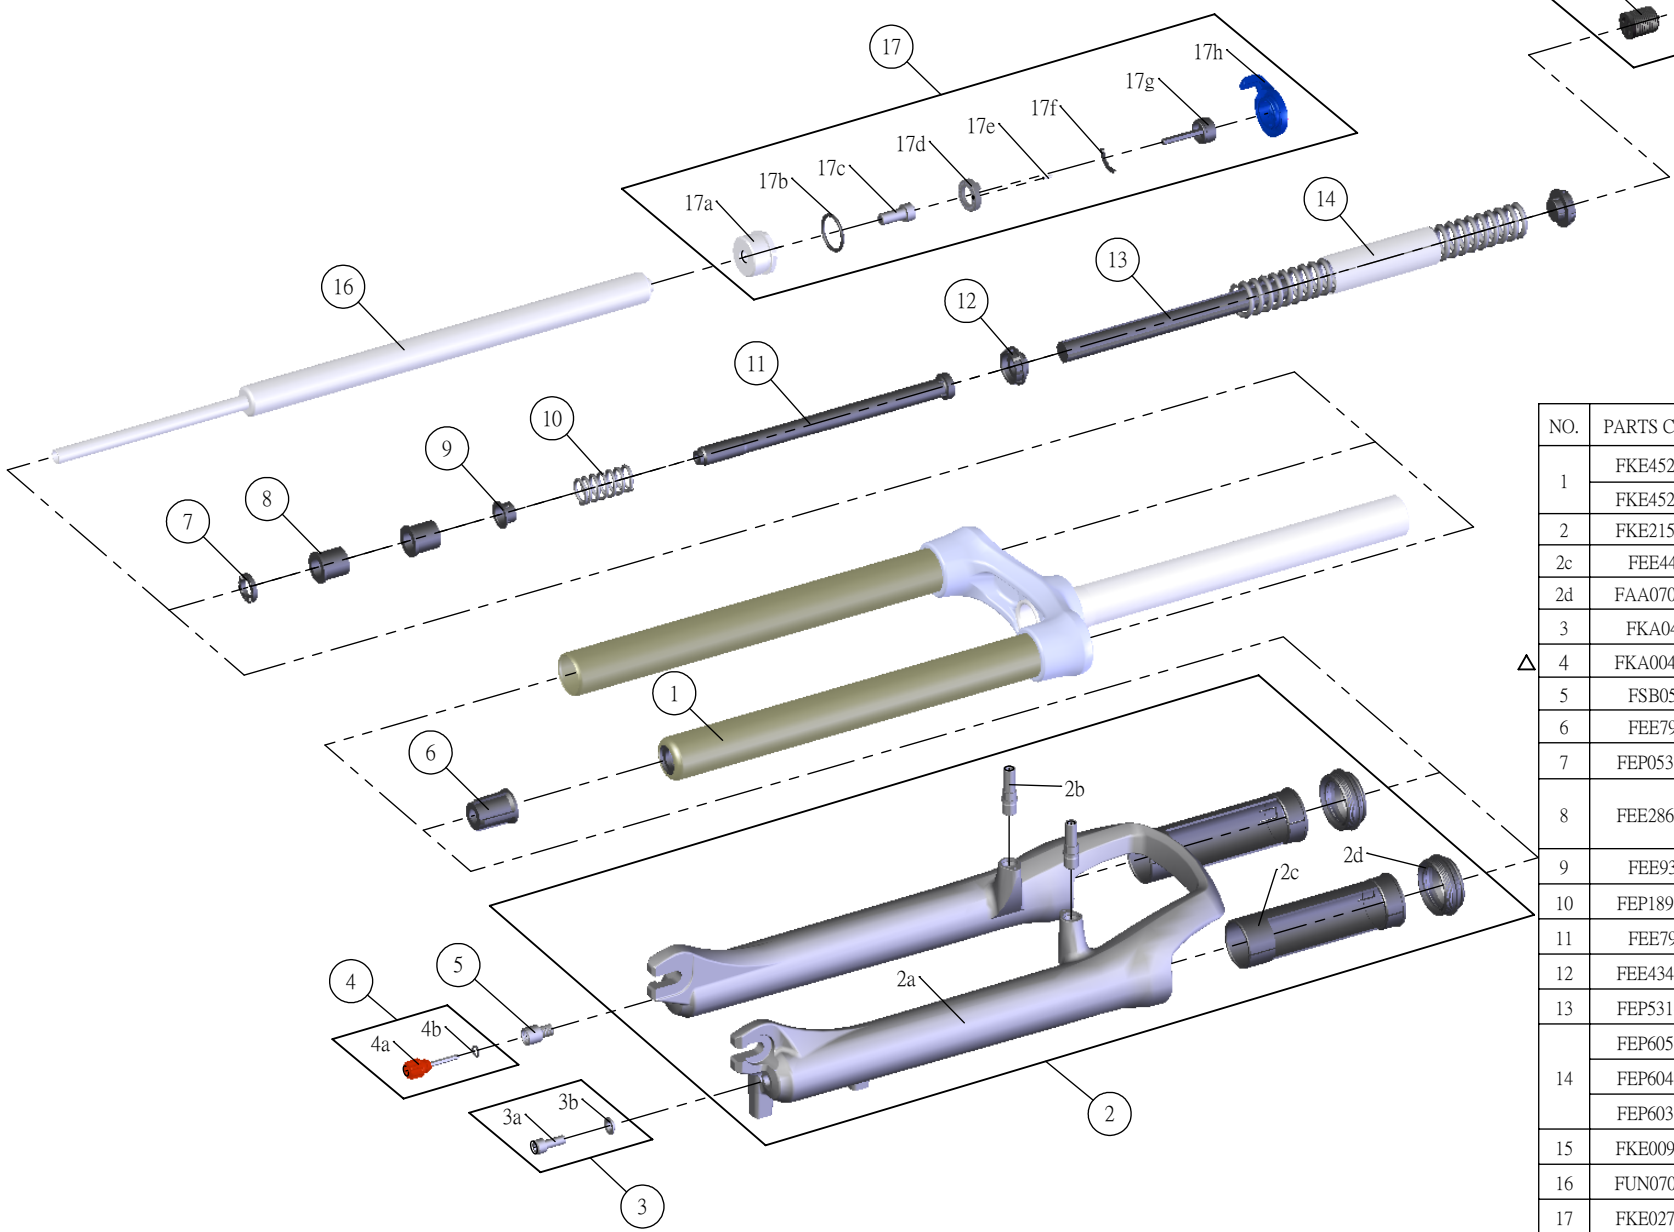

SUNTOUR

SF13-XCR-P-LO-R-26-

Date	2013.01.02	Version	3
Amended	2014.03.19		

NO.	PARTS CODE	PARTS NAME	80	100	120	QT
1	FKE452-01	UPPER ASSY			*	1
	FKE452-02		*	*		1
2	FKE215-03	BOTTOM CASE ASSY	*	*	*	1
2c	FEE449	SLIDER SLEEVES	*	*	*	2
2d	FAA070-10	DUST SEAL	*	*	*	2
3	FKA044	FIXING BOLT SET	*	*	*	1
△ 4	FKA004-30	REBOUND KNOB ASSY	*	*	*	1
5	FSB058	DAMPER FIXING BOLT	*	*	*	1
6	FEE799	BOTTOM STOPPER	*	*	*	1
7	FEP053-10	REBOUND RUBBER	*	*	*	1
8	FEE286-10	REBOUND SPACER	*			2
				*		1
9	FEE937	REBOUND SPRING GUIDE	*	*	*	1
10	FEP189-20	REBOUND SPRING	*	*	*	1
11	FEE798	SUPPORT TUBE	*	*	*	1
12	FEE434-40	SPRING GUIDE	*	*	*	2
13	FEP531-00	DAMPER	*	*	*	1
14	FEP605-01	MAIN SPRING ASSY	*			1
	FEP604-01			*		1
	FEP603-01				*	1
15	FKE009-13	ADJUSTER ASSY	*	*	*	1
16	FUN070-00	LO-R UNIT	*	*	*	1
17	FKE027-59	LO TOP CAP ASSY	*	*	*	1
17a	FEE260-60	ADJUST CAP LO	*	*	*	1
17g	FKA066	ADJUST CORE ASSY	*	*	*	1
17h	FEE938	LOCKOUT KNOB	*	*	*	1