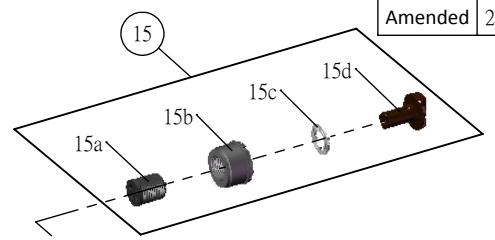

SUNTOUR

SF13-XCR-P-LO-R-26-

Date	2013.01.02	Version	3
Amended	2014.03.19		

NO.	PARTS CODE	PARTS NAME	80	100	120	QT
1	FKE452-01	UPPER ASSY			*	1
	FKE452-02		*	*		1
2	FKE215-03	BOTTOM CASE ASSY	*	*	*	1
2c	FEE449	SLIDER SLEEVES	*	*	*	2
2d	FAA070-10	DUST SEAL	*	*	*	2
3	FKA044	FIXING BOLT SET	*	*	*	1
△ 4	FKA004-30	REBOUND KNOB ASSY	*	*	*	1
5	FSB058	DAMPER FIXING BOLT	*	*	*	1
6	FEE799	BOTTOM STOPPER	*	*	*	1
7	FEP053-10	REBOUND RUBBER	*	*	*	1
8	FEE286-10	REBOUND SPACER	*			2
				*		1
9	FEE937	REBOUND SPRING GUIDE	*	*	*	1
10	FEP189-20	REBOUND SPRING	*	*	*	1
11	FEE798	SUPPORT TUBE	*	*	*	1
12	FEE434-40	SPRING GUIDE	*	*	*	2
13	FEP531-00	DAMPER	*	*	*	1
14	FEP605-01	MAIN SPRING ASSY	*			1
	FEP604-01			*		1
	FEP603-01				*	1
15	FKE009-13	ADJUSTER ASSY	*	*	*	1
16	FUN070-00	LO-R UNIT	*	*	*	1
17	FKE027-59	LO TOP CAP ASSY	*	*	*	1
17a	FEE260-60	ADJUST CAP LO	*	*	*	1
17g	FKA066	ADJUST CORE ASSY	*	*	*	1
17h	FEE938	LOCKOUT KNOB	*	*	*	1