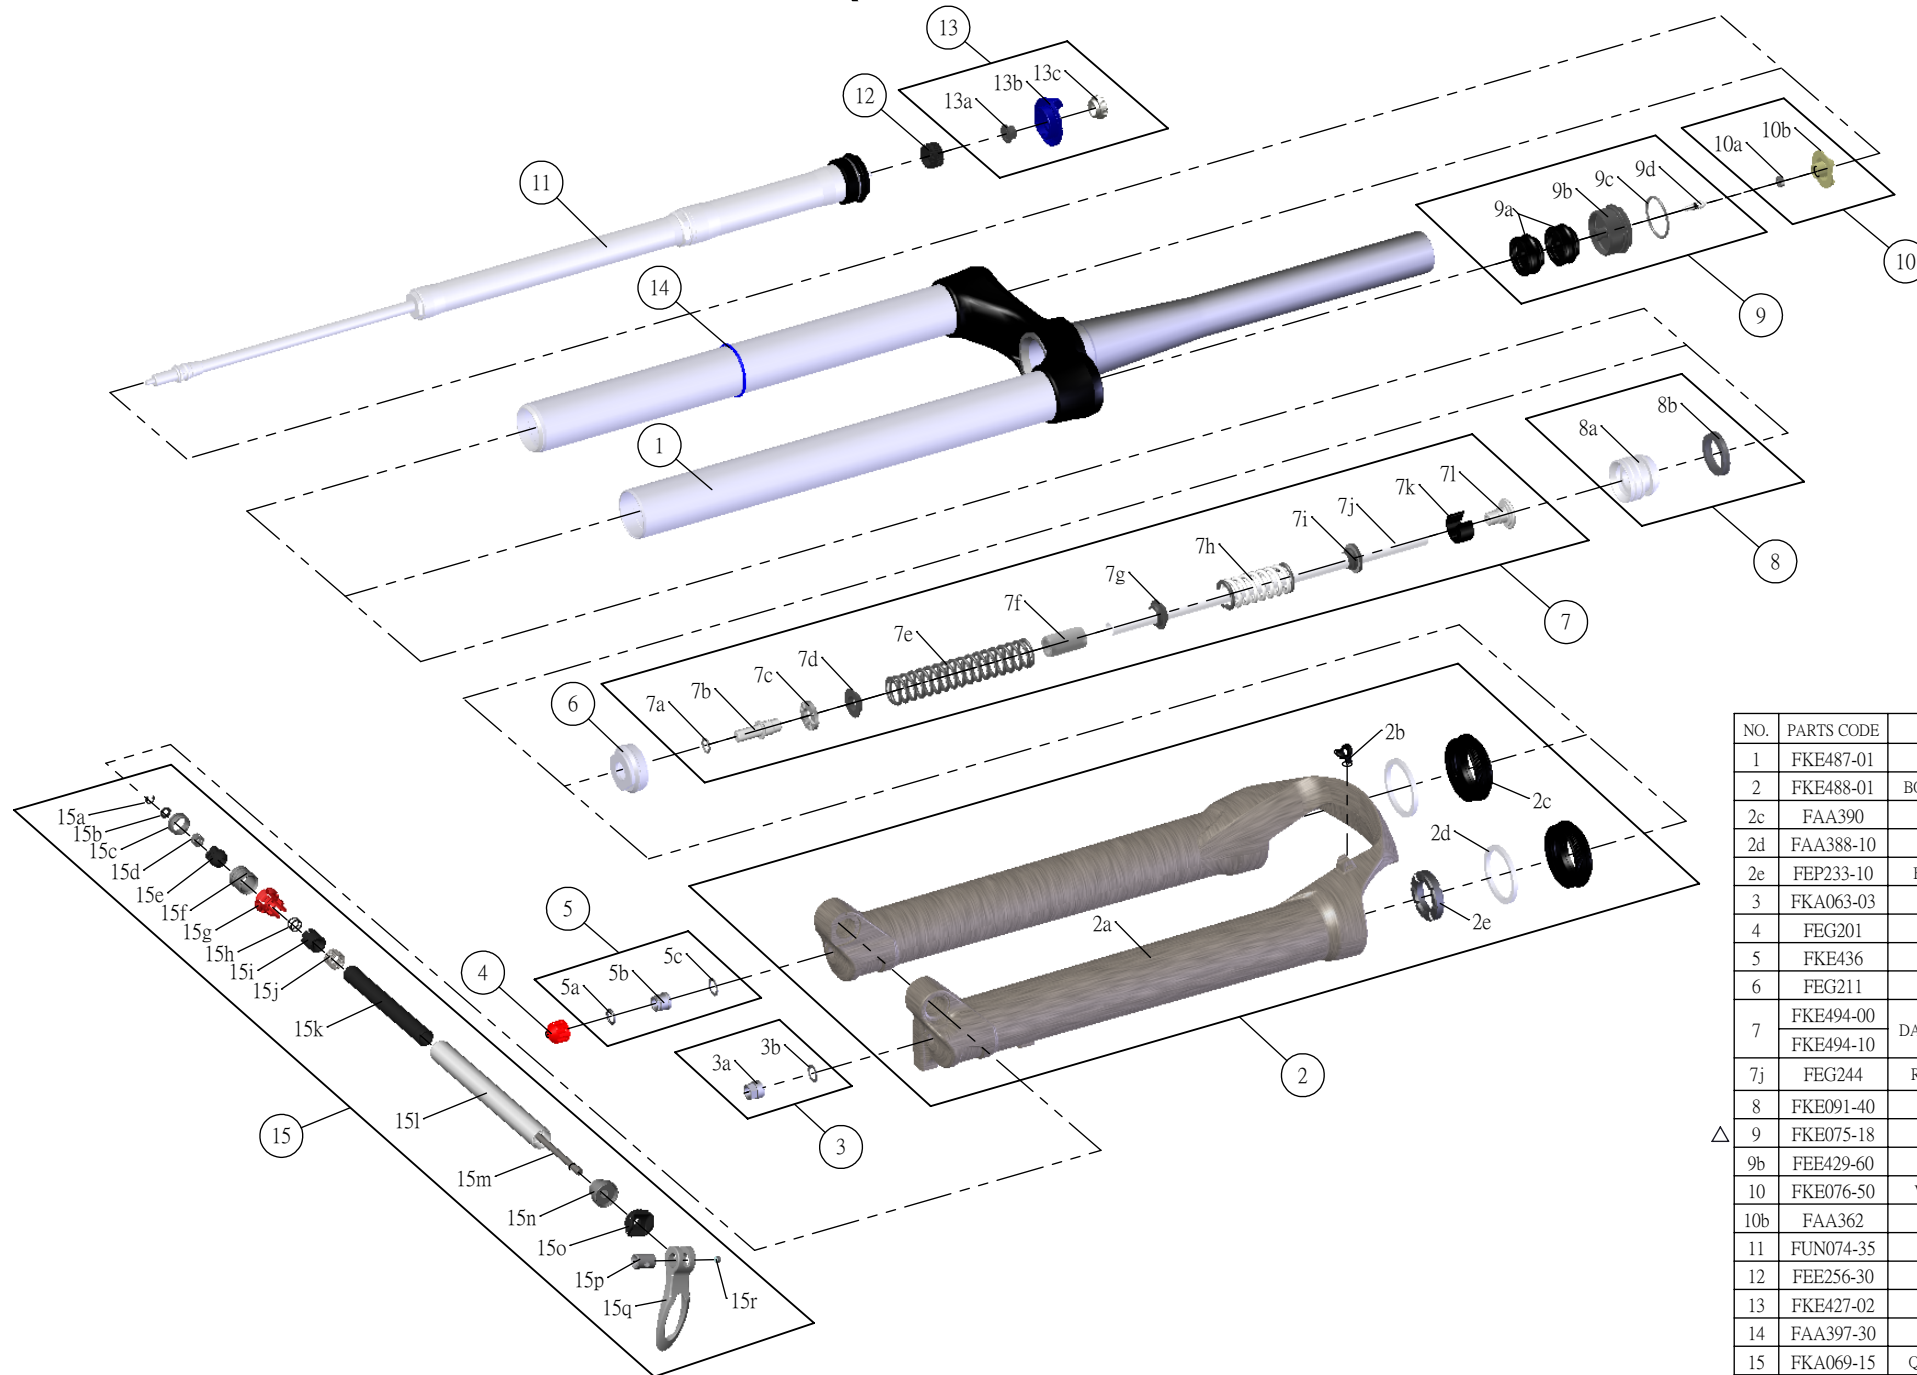

SR SUNTOUR

SF14-AURON-DS-RC2-15QLC2-Ti-CTS-27.5-

Date	2013.06.28	Version	7
Amended	2015.04.15		

NO.	PARTS CODE	PARTS NAME	160	150	QT
1	FKE487-01	UPPER ASSY	*	*	1
2	FKE488-01	BOTTOM CASE ASSY	*	*	1
2c	FAA390	DUST SEAL 34	*	*	2
2d	FAA388-10	OIL WIPER 34	*	*	2
2e	FEP233-10	BOTTOM BUMPER	*	*	1
3	FKA063-03	FIXING NUT SET	*	*	1
4	FEG201	REBOUND KNOB	*	*	1
5	FKE436	FIXING NUT SET	*	*	1
6	FEG211	FORK NOSE	*	*	1
7	FKE494-00	DAMPER SHAFT ASSY	*	*	1
	FKE494-10			*	1
7j	FEG244	REBOUND SPACER		*	1
8	FKE091-40	PISTON UNIT	*	*	1
△ 9	FKE075-18	AIR CAP ASSY	*	*	1
9b	FEE429-60	AIR CAP	*	*	1
10	FKE076-50	VALVE CAP ASSY	*	*	1
10b	FAA362	VALVE CAP	*	*	1
11	FUN074-35	RC2 UNIT	*	*	1
12	FEE256-30	ADJUST CORE	*	*	1
13	FKE427-02	RC2 KNOB ASSY	*	*	1
14	FAA397-30	O RING	*	*	1
15	FKA069-15	QLC Ti 15AXLE SET	*	*	1